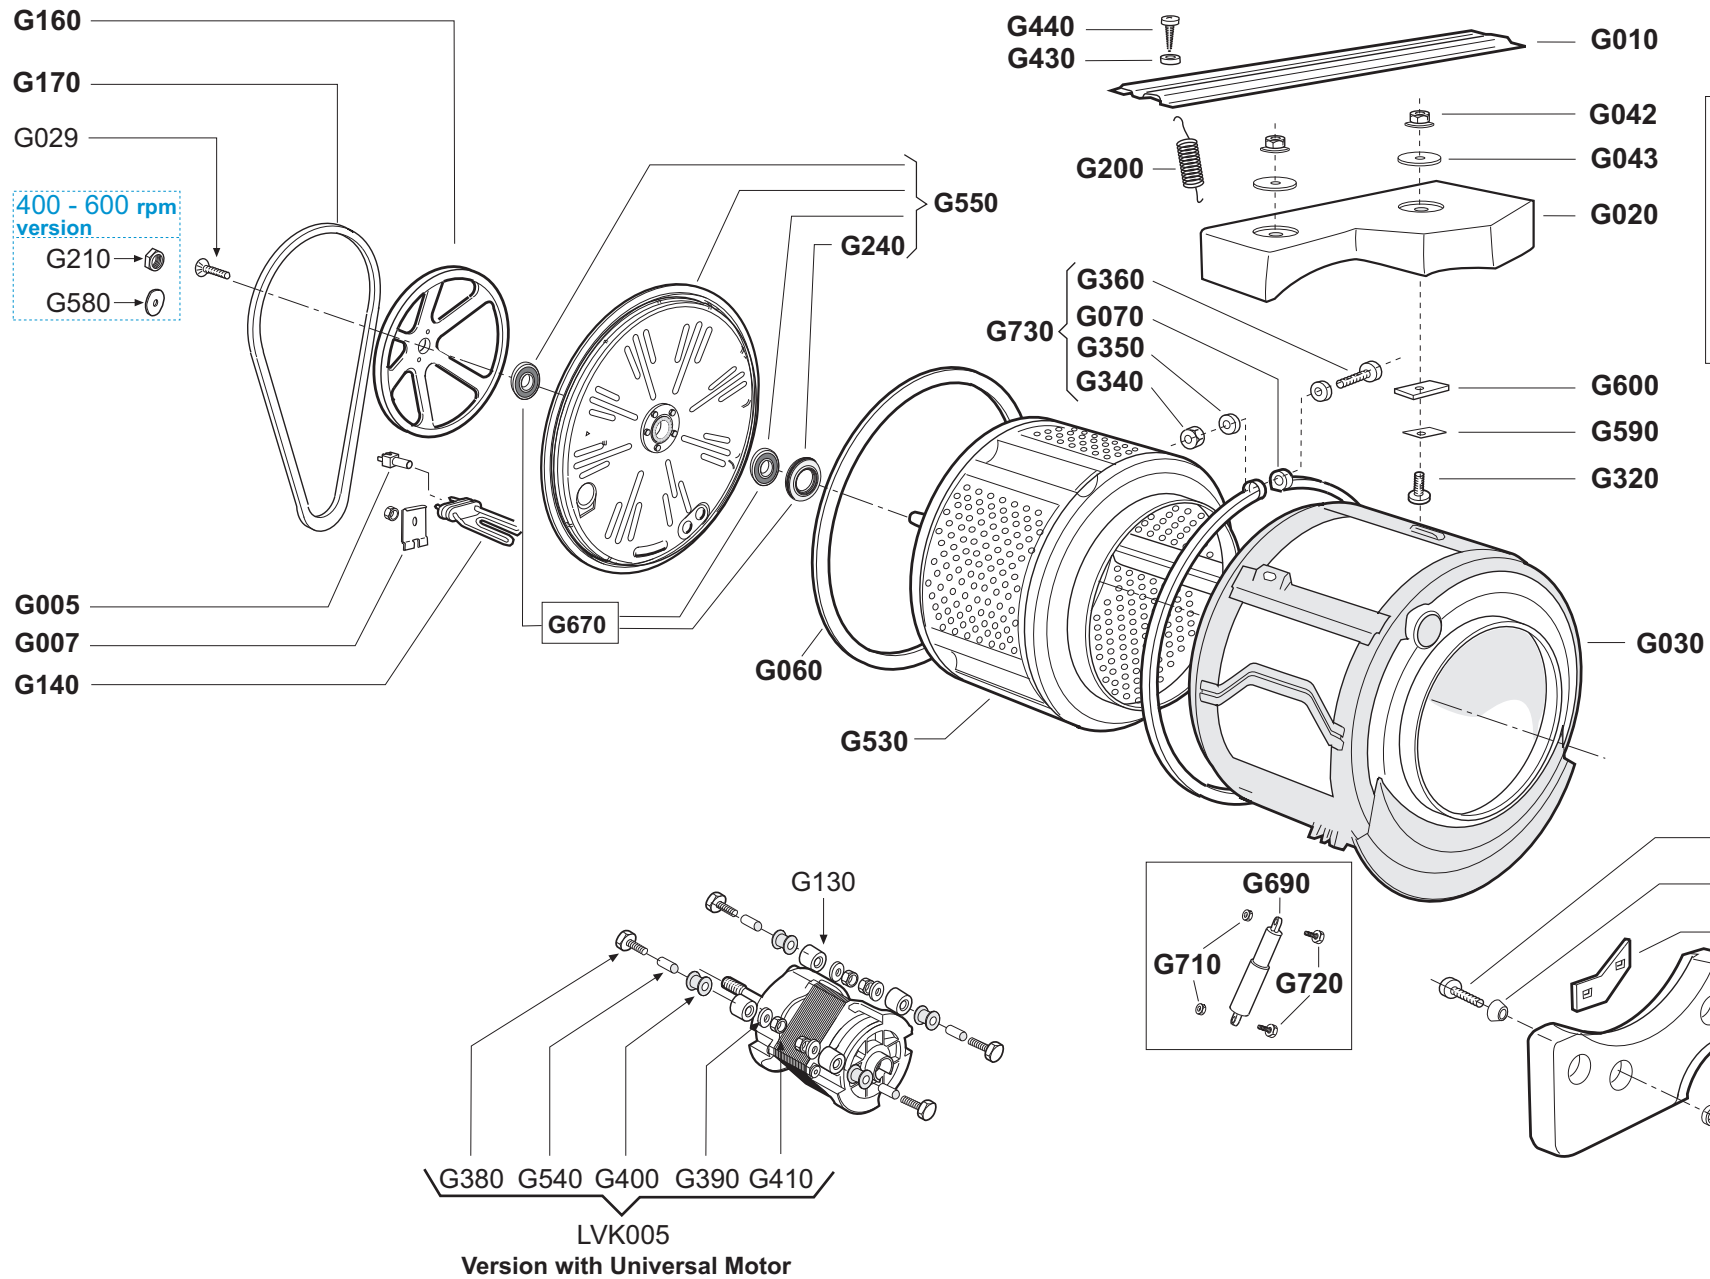

999046081

08/06/2007
CFX-LAX 1200 rpm

400 - 600 rpm
version

- G210 → [part]
- G580 → [part]

G380 G540 G400 G390 G410

LVK005
Version with Universal Motor