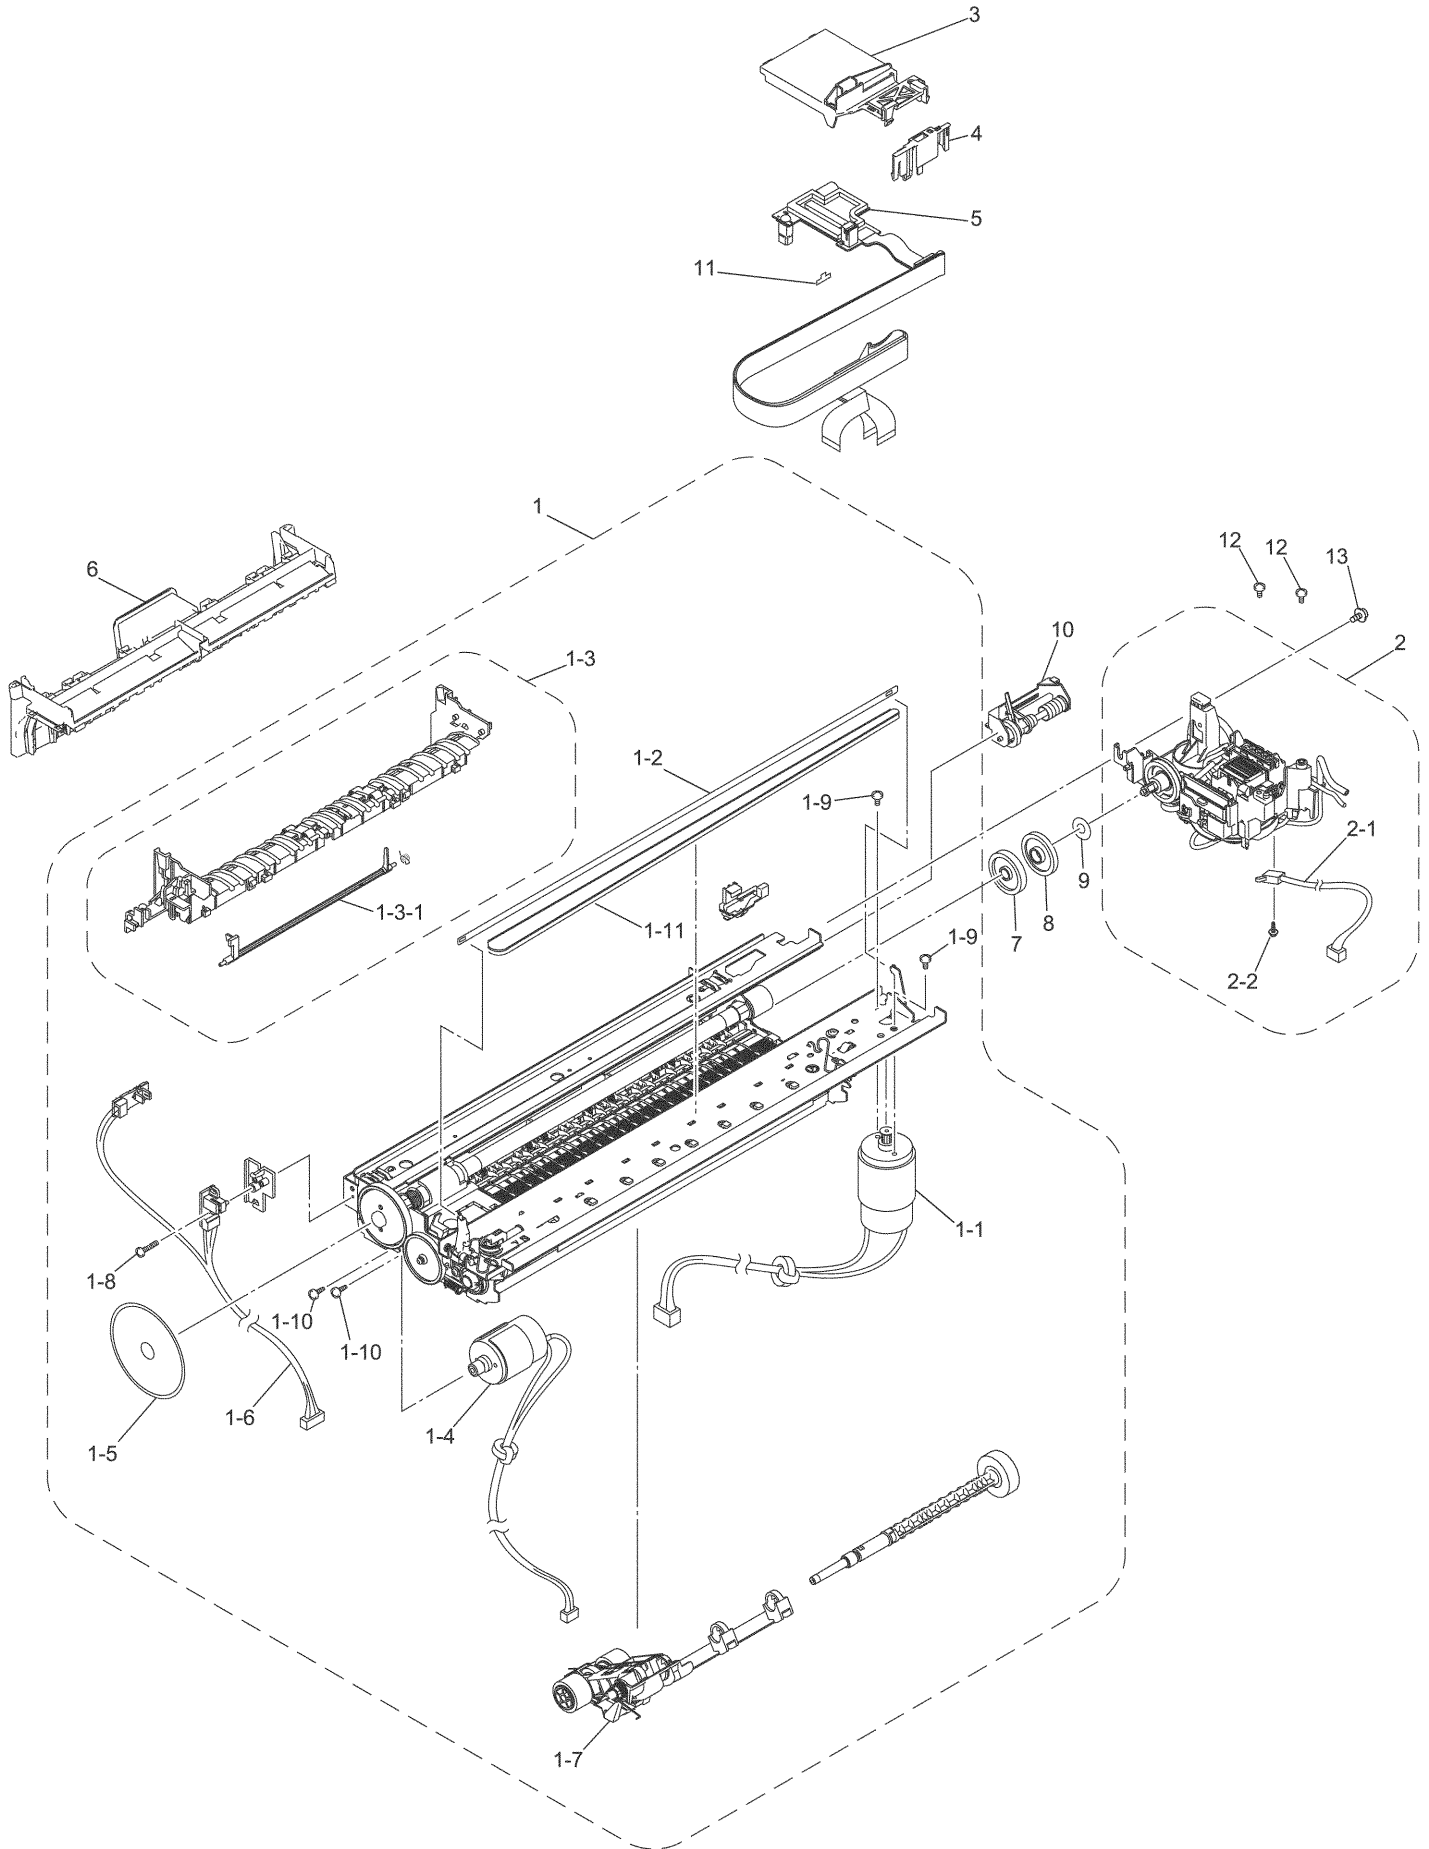

8CAA01/03/05/10/
11/13/17/19/20/31/
33/35/37/40/41/43/
45/47/49
8CAE11/41

DCP130C/330C/540CN/750CW/
FAX2480C/2580C
MFC230C/240C/240CE/440CN/660CN/665CW/665CWE/845CW

3 ENGINE

List3(ENGINE)

REF No.	CODE	QTY	DESCRIPTION	RECOMMEND	REMARKS
1	LP3524001	1	ENGINE UNIT ASSY (SP), DCP130C/FAX2480C/FAX2580C/MFC230C/MFC240C/MFC240CE		
1	LP5493001	1	ENGINE UNIT ASSY (SP), DCP330C/DCP540C/DCP750CW/ MFC440CN/MFC660CN/MFC665CW/MFC665CWE/MFC845CW		chg
1-1	LP1030001	1	CARRIAGE MOTOR ASSY		
1-2	LP1034001	1	CR ENCODER STRIP		
1-3	LP3848005	1	INNER CHUTE ASSY		chg
1-3-1	LP1059001	1	REGISTRATION SENSOR ACTUATOR		
1-4	LP1076001	1	PAPER FEED MOTOR ASSY		
1-5	LP1471001	1	PF ENCODER DISK		
1-6	LG6762001	1	PF ENCODER/REGISTRATION SENSOR HARNESS		
1-7	LP1088001	1	PAPER PULL-IN GEAR SHAFT & PAPER PULL-IN ROLLER HOLDER ASSY		
1-8	000021206	1	SCREW BIND M2X12		
1-9	000300606	2	SCREW BIND M3X6		
1-10	000260406	2	SCREW BIND M2.6X4		
1-11	LP1033001	1	TIMING BELT		add
2	LP3530001	1	MAINTENANCE UNIT ASSY (SP)		
2-1	LG6721001	1	PURGE CAM SWITCH HARNESS ASSY		
2-2	LF7138001	1	TAPTITE PAN2 1.7X8		
3	LP1145001	4	HEAD COVER ASSY, EXCEPT FOR MFC230C		DEL
3	LP5946001	1	HEAD COVER ASSY		
4	LP1148001	1	FFC SUPPORT		
5	LP3532001	1	CARRIAGE PCB UNIT ASSY (SP)		
6	LP1154005	1	JAM CLEAR COVER ASSY, GRAY(1735)		
7	LP1933001	1	SF CHANGEVER GEAR		
8	LP1934001	1	HS CHANGEVER GEAR		
9	LP3494001	1	HS GEAR PLATE, EXCEPT FOR MFC230C/MFC240CE/MFC665CWE		
10	LP1102001	1	MODE SWITCHING LEVER & CLUTCH GEAR ASSY		
11	LP3422001	1	SPACER FILM(*), EXCEPT FOR MFC230C/MFC240CE/MFC665CWE		
12	085310816	2	TAPTITE BIND B M3X8		
13	087320616	1	TAPTITE CUP S M3X6		