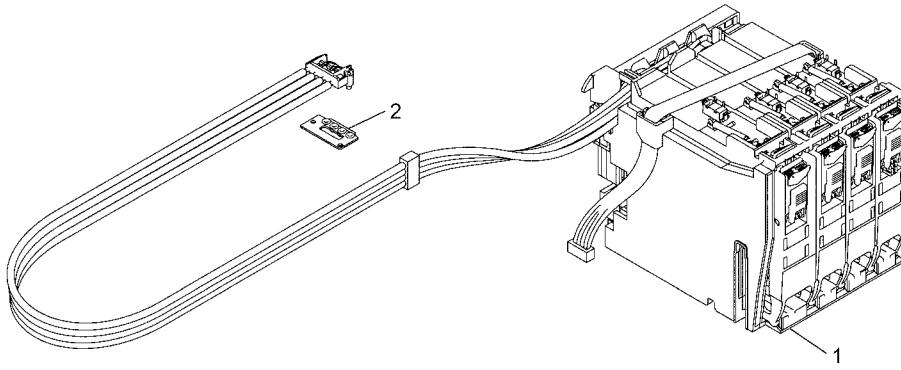

4 CARTRIDGE CASE

List4(CARTRIDGE CASE)

REF No	CODE	QTY	DESCRIPTION	RECOMMEND	REMARKS
1	LP3535001	1	INK REFILL ASSY (SP) EXCEPT FOR CHN		
1	LP5164001	1	INK REFILL ASSY (SP) FOR CHN		
2	LP3539001	1	HEAD JOINT RUBBER (SP)		

8CAA01/03/05/10/
11/13/17/19/20/31/
33/35/37/40/41/43/
45/47/49
8CAE11/41

DCP130C/330C/540CN/750CW/
FAX2480C/2580C
MFC230C/240C/240CE/440CN/660CN/665CW/665CWE/845CW