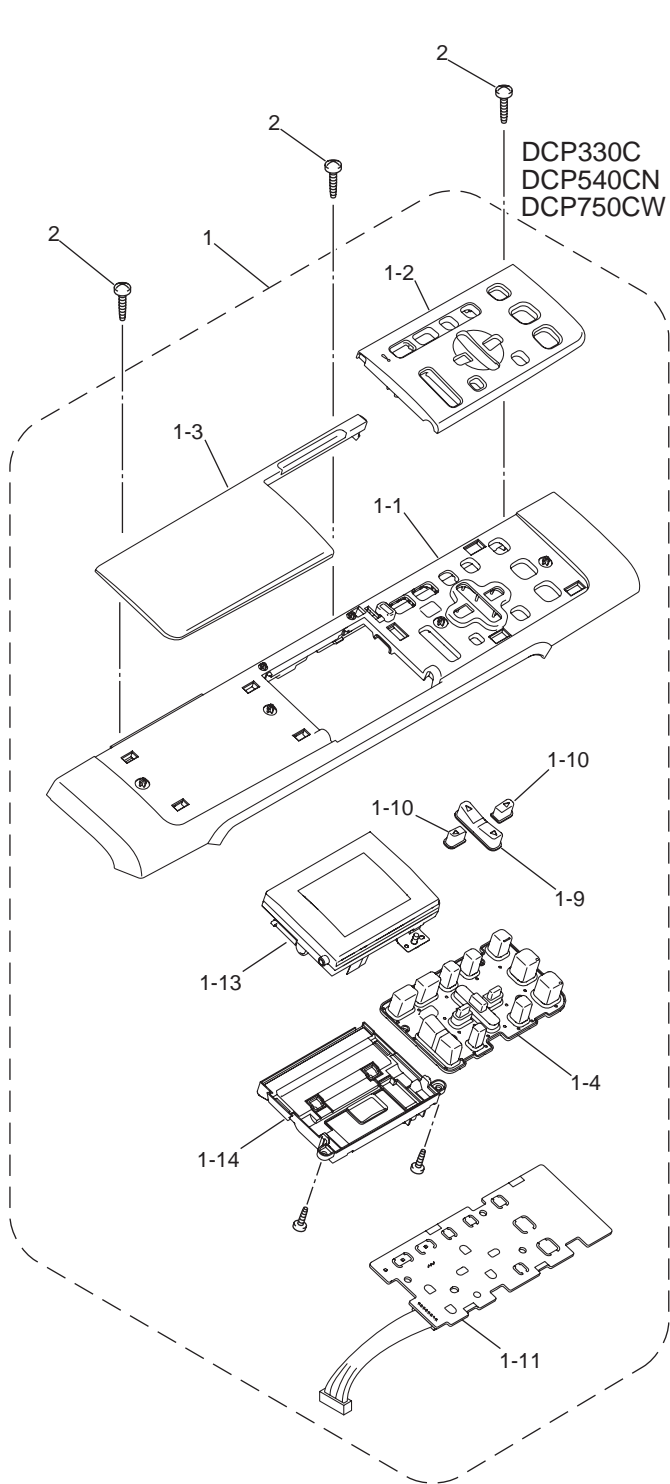

List7(COVER)

REF No.	CODE	QTY	DESCRIPTION	RECOMMEND	SYMBOL	REMARKS
25	LP3402001	1	CRADLE, MFC845CW FOR GER/UK/FRA/BEL/NLD/CHE/SPA/ITA/POR/ZAF/PND			
26	LG5474002	1	HOOK PCB ASSY, MFC660CN/MFC665CW/MFC665CWE/FAX2480C	√	B53K763	
27	LG6846001	1	WIRELESS PCB ASSY, DCP750CW/MFC665CW/MFC665CWE/MFC845CW			
28	LG5500001	1	BACKUP BATTERY, MFC660CN/MFC665CW/MFC665CWE/MFC845CW			
29	UF5745000	1	MJ COVER EXT, MFC240C/MFC440CN/MFC660CN/MFC845CW FOR GER/UK/FRA/BEL/AUS/ITA			
30	LP3822001	1	MEDIA COVER FILM, DCP330C/DCP540CN			
30	LP5318001	1	MEDIA COVER FILM 2, DCP750CW/MFC440CN/ MFC660CN/MFC665CWMFC665CWE//MFC845CW			add

8CAA01/03/05/10/
11/13/17/19/20/31/
33/35/37/40/41/43/
45/47/49
8CAE11/41

DCP130C/330C/540CN/750CW/
FAX2480C/2580C
MFC230C/240C/240CE/440CN/660CN/665CW/665CWE/845CW

8 PANEL1