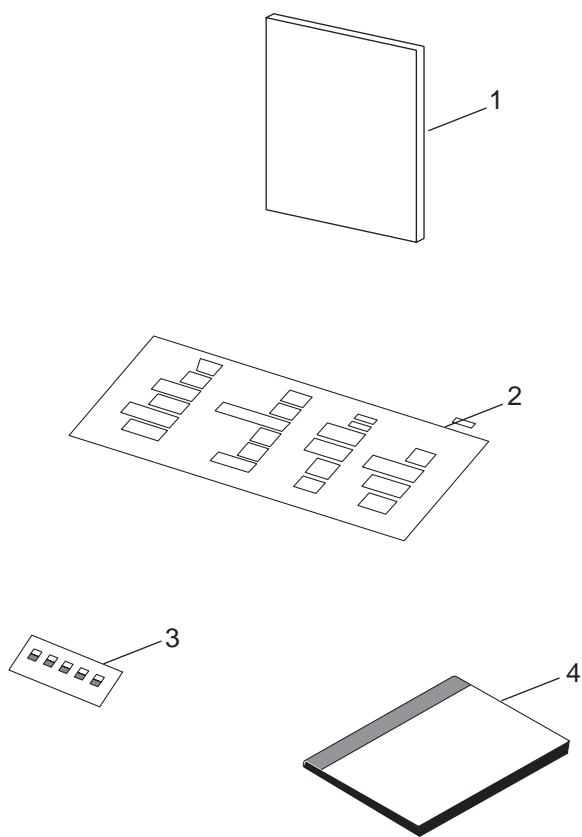

11 PRINTED MATERIALS

List11(PRINTED MATERIALS US)

REF No	CODE	Q'TY	DESCRIPTION	RECOMMEND	REMARKS
1	LP3012001	1	USER'S GUIDE, DCP130C FOR US/CAN <ENGLISH>		
1	LP3275018	1	USER'S GUIDE, DCP130C FOR BRA		
1	LP3289001	1	USER'S GUIDE, DCP330C/DCP540CN FOR US/CAN <ENGLISH>		
4	~~LP3291004~~	4	~~USER'S GUIDE, FAX2480C FOR US/CAN <ENGLISH>~~		del
1	LP5665001	1	USER'S GUIDE, FAX2480C FOR US/CAN, FAX2580C FOR US		chg
1	LS2066001	1	USER'S GUIDE, MFC230C FOR US/CAN <ENGLISH>		
1	LS2066002	1	USER'S GUIDE, MFC230C FOR CAN <FRENCH>		
1	LP3215001	1	USER'S GUIDE, MFC240C/MFC240CE FOR US/CAN <ENGLISH>		
1	LP3412015	1	USER'S GUIDE, MFC240C FOR ARG/CHL		
4	~~LP3290004~~	4	~~USER'S GUIDE, MFC440CN/MFC665CW FOR US/CAN <ENGLISH>~~		del
1	LP5196001	1	USER'S GUIDE, MFC440CN/MFC665CW/MFC665CWE/MFC845CW FOR US/CAN <ENGLISH>		
1	LP3012002	1	USER'S GUIDE, DCP130C FOR CAN <FRENCH>		
1	LP3289002	1	USER'S GUIDE, DCP330C/DCP540CN FOR CAN <FRENCH>		
1	LP3291002	1	USER'S GUIDE, FAX2480C FOR CAN <FRENCH>		
1	LP3215002	1	USER'S GUIDE, MFC240C FOR CAN <FRENCH>		
1	LP3290002	1	USER'S GUIDE, MFC440CN/MFC665CW FOR CAN <FRENCH>		
2	LP3021001	1	FRENCH SEAL, DCP130C FOR CAN		
2	LP3937001	1	FRENCH SEAL, DCP330C FOR CAN		
2	LP3947001	1	FRENCH SEAL, DCP540CN FOR CAN		
2	LP3713001	1	FRENCH SEAL, FAX2480C FOR CAN		
2	LS2074001	1	FRENCH SEAL, MFC230C FOR CAN		
2	LP3220001	1	FRENCH SEAL, MFC240C FOR CAN		
2	LP3676001	1	FRENCH SEAL, MFC440CN FOR CAN		
2	LP3990001	1	FRENCH SEAL, MFC665CW FOR CAN		
3	LP3706001	1	ADDRESS LABEL, FAX2480C FOR US/CAN		
3	LP5341001	1	ADDRESS LABEL, FAX2580C FOR US		
4	LS2932001	1	USER'S GUIDE D-CL, MFC845CW/FAX2580C FOR US		CHG

8CAA01/03/05/10/
11/13/17/19/20/31/
33/35/37/40/41/43/
45/47/49
8CAE11

DCP130C/330C/540CN/750CW/
FAX2480C/2580C
MFC230C /240C/240CE/440CN/660CN/665CW/665CWE/845CW