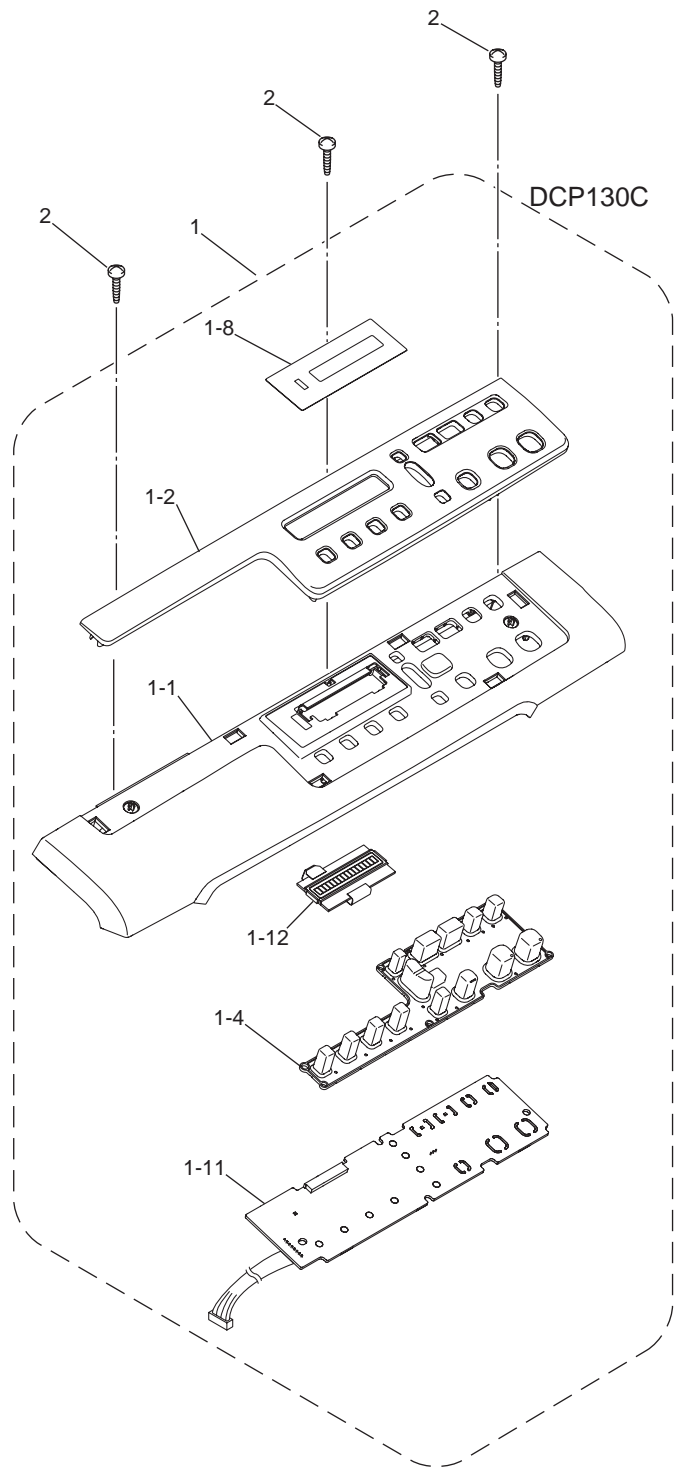

List7(COVER)

REF No.	CODE	QTY	DESCRIPTION	RECOMMEND	SYMBOL	REMARKS
25	LP3402001	1	CRADLE, MFC845CW FOR GER/UK/FRA/BEL/NLD/CHE/SPA/ITA/POR/ZAF/PND			
26	LG5474002	1	HOOK PCB ASSY, MFC660CN/MFC665CW/MFC665CWE/FAX2480C	√	B53K763	
27	LG6846001	1	WIRELESS PCB ASSY, DCP750CW/MFC665CW/MFC665CWE/MFC845CW			
28	LG5500001	1	BACKUP BATTERY, MFC660CN/MFC665CW/MFC665CWE/MFC845CW			
29	UF5745000	1	MJ COVER EXT, MFC240C/MFC440CN/MFC660CN/MFC845CW FOR GER/UK/FRA/BEL/AUS/ITA			
30	LP3822001	1	MEDIA COVER FILM, DCP330C/DCP540CN			
30	LP5318001	1	MEDIA COVER FILM 2, DCP750CW/MFC440CN/ MFC660CN/MFC665CWMFC665CWE//MFC845CW			add

8CAA01/03/05/10/
11/13/17/19/20/31/
33/35/37/40/41/43/
45/47/49
8CAE11/41

DCP130C/330C/540CN/750CW/
FAX2480C/2580C
MFC230C/240C/240CE/440CN/660CN/665CW/665CWE/845CW

8 PANEL1