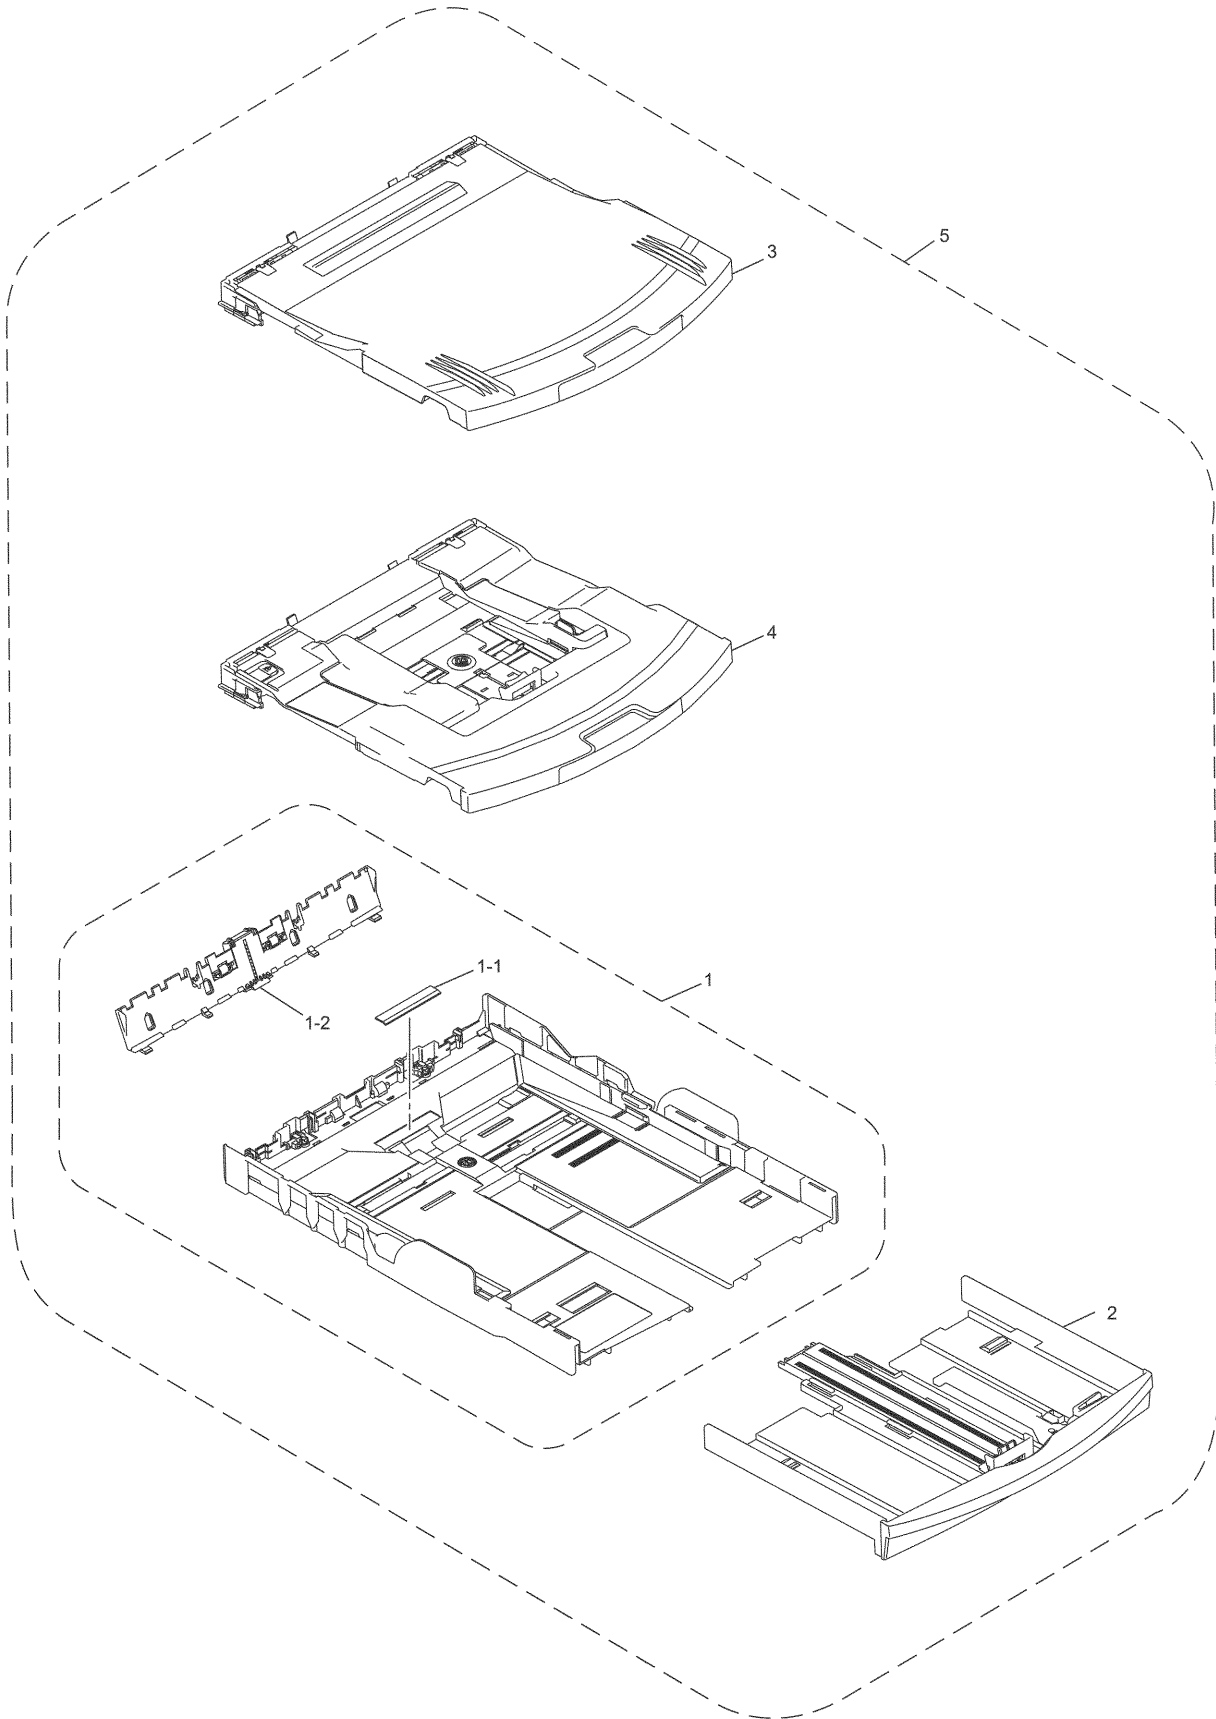

6 PAPER TRAY

List6(PAPER TRAY)

REF No.	CODE	Q'TY	DESCRIPTION	RECOMMEND	REMARKS
1	LP1243005	1	PAPER TRAY ASSY, GRAY(1735)		
1-1	LP1575001	1	BASE PAD		
1-2	LP1246001	1	BANK ASSY		
2	LP1256003	1	PAPER TRAY EXTENSION ASSY, GRAY(1581), DCP130C/MFC240C/MFC240CE		
2	LP1256005	1	PAPER TRAY EXTENSION ASSY, DCP330C/DCP540CN/DCP750CW/FAX2480C/FAX2580C/ MFC230C/MFC440CN/MFC660CN/MFC665CW/MFC665CWE/ MFC845CW		
3	LP1260005	1	PAPER TRAY COVER ASSY, GRAY(1735), DCP130C/FAX2480C/FAX2580C/MFC230C/MFC240C/MFC240CE		
4	LP1361005	1	PAPER TRAY COVER ASSY, GRAY(1735), DCP330C/DCP540CN/DCP750CW/MFC440CN/ MFC660CN/MFC665CW/MFC665CWE/MFC845CW		
5	LS2001001	1	PAPER TRAY ASSY1 (SP), DCP130C/MFC240C/MFC240CE	√	CHG
5	LS2001002	1	PAPER TRAY ASSY1 (SP), FAX2480C/FAX2580C/MFC230C	√	CHG
5	LS2006001	1	PAPER TRAY ASSY2 (SP), DCP330C/DCP540CN/DCP750CW/ MFC440CN/MFC660CN/MFC665CW/MFC665CWE/MFC845CW	√	CHG

8CAA01/03/05/10/
11/13/17/19/20/31/
33/35/37/40/41/43/
45/47/49
8CAE11/41

DCP130C/330C/540CN/750CW/
FAX2480C/2580C
MFC230C/240C/240CE/440CN/660CN/665CW/665CWE/845CW