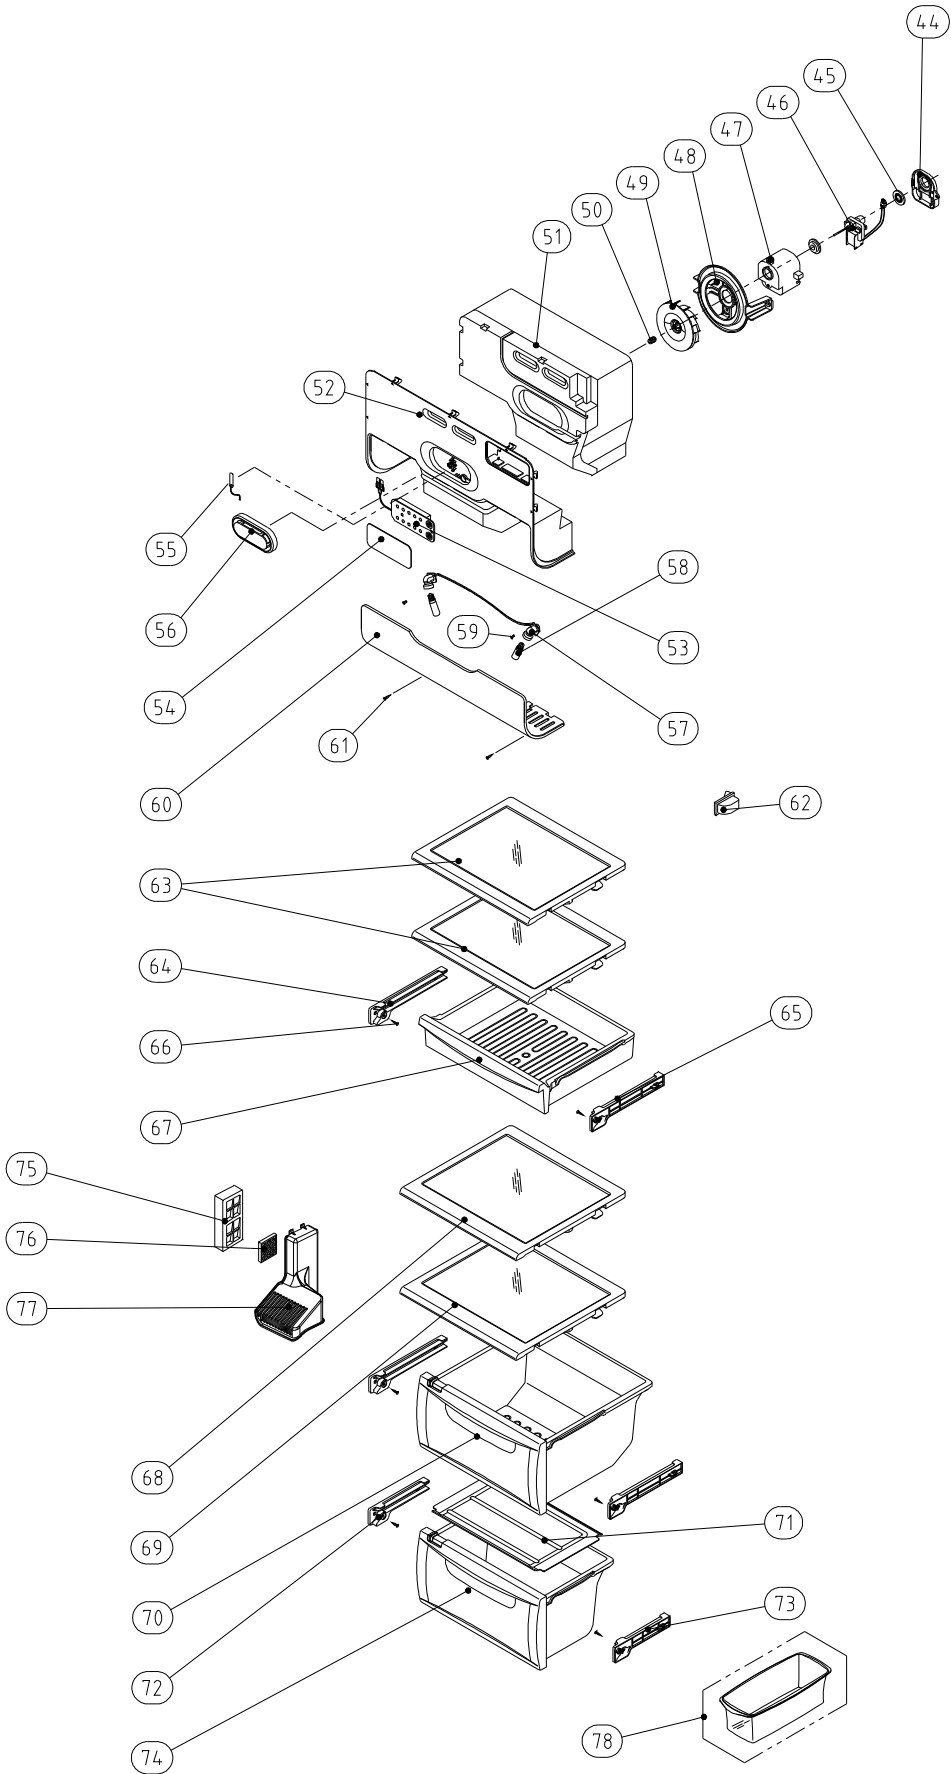

12. EXPLODED VIEW & PARTS LIST

12-1. FRS(N)-U201A

CABINET

MECH ROOM

R ROOM

F ROOM

F DOOR