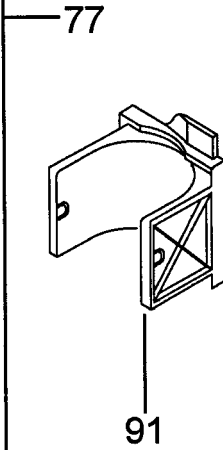

TEST LABEL

TEST LABEL

TO PLACE AN ORDER CHECK THE LABEL

CCCCC **EE** SSSSS PPPP

AB=62B

**DE'LONGHI**  
**CA US EAM3200**
**EAM 3200 SILVER MAGNIFICA**

Pos.	Code	Description
	7313217271	MOTOR ASSEMBLY
	5032518100	WIRING COUNTER-VOLUMETRICAL470(24AWG)MCSA
	5313210401	COVER-SAVE FINGERS B BLACK
	5332224100	BELT
01	5332143500	COVER
02	5332143400	COVER
04	7313224461	CLOSURE
05	5332167400	SIDE LEFT
06	5932111800	KNOB
07	5532146600	TANK
08	5332208900	REAR PANEL
09	5332167300	SIDE RIGHT
10	7332167500	CONTROL PANEL ASSEMBLY
11	VI000	SEE TECHNICAL INFORMATION
12	7313220621	DOOR ASSY
13	5332142600	HOOK
14	5332145600	COVER
15	7313228241	TANK
16	5332153300	PROFILE
17	6032105000	CUP PLATE
18	5332144200	TRAY
19	5332167700	BOTTOM
20	5332266300	FLOAT
21	5332169200	MEASURING SPOON
27	5532118000	TUBE PTFE DI2-DE4 L=230 2BUSHES
28	6132101300	CLIP
30	5032517300	TCO
31	5332142200	SUPPORT
32	5132105700	MICROSWITCH
33	6132104700	SPRING
34	5232105100	SENSOR NTC
35	7313219431	VALVE
36B	5232111100	POWER BOARD
37	5332159800	SUPPORT
38	5113211291	PUMP
39	5232102000	PROTECTOR
40	5513213761	TUBE PTFE DI2-DE4 L=190 2BUSHES