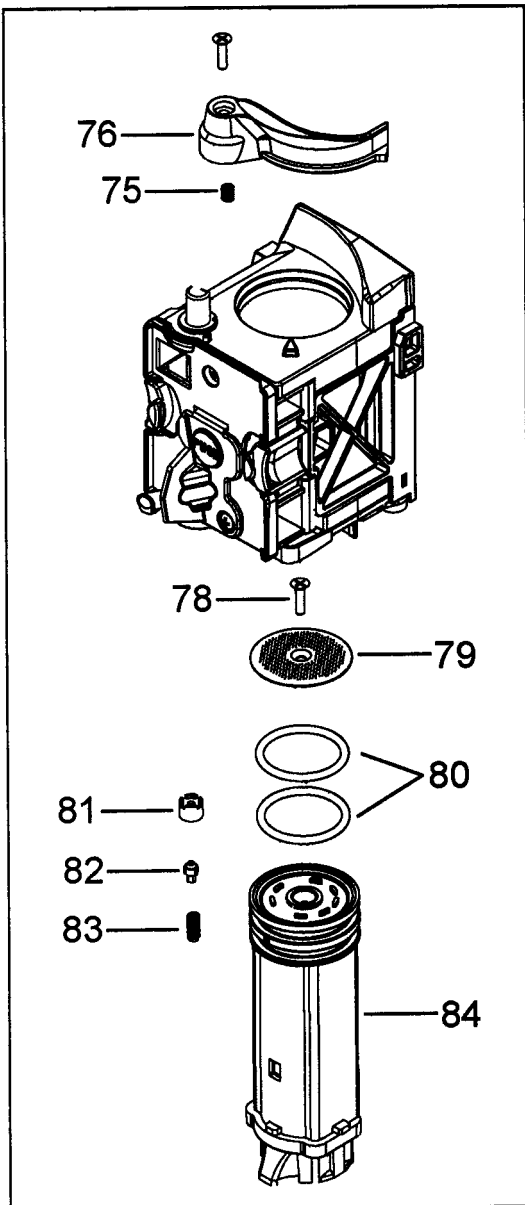

TEST LABEL

TEST LABEL

TO PLACE AN ORDER CHECK THE LABEL

CCCCC **EE** SSSSS PPPP

AB=62B

**DE'LONGHI**  
**CA US EAM3200**
**EAM 3200 SILVER MAGNIFICA**

Pos.	Code	Description
	7313217271	MOTOR ASSEMBLY
	5032518100	WIRING COUNTER-VOLUMETRICAL470(24AWG)MCSA
	5313210401	COVER-SAVE FINGERS B BLACK
	5332224100	BELT
01	5332143500	COVER
02	5332143400	COVER
04	7313224461	CLOSURE
05	5332167400	SIDE LEFT
06	5932111800	KNOB
07	5532146600	TANK
08	5332208900	REAR PANEL
09	5332167300	SIDE RIGHT
10	7332167500	CONTROL PANEL ASSEMBLY
11	VI000	SEE TECHNICAL INFORMATION
12	7313220621	DOOR ASSY
13	5332142600	HOOK
14	5332145600	COVER
15	7313228241	TANK
16	5332153300	PROFILE
17	6032105000	CUP PLATE
18	5332144200	TRAY
19	5332167700	BOTTOM
20	5332266300	FLOAT
21	5332169200	MEASURING SPOON
27	5532118000	TUBE PTFE DI2-DE4 L=230 2BUSHES
28	6132101300	CLIP
30	5032517300	TCO
31	5332142200	SUPPORT
32	5132105700	MICROSWITCH
33	6132104700	SPRING
34	5232105100	SENSOR NTC
35	7313219431	VALVE
36B	5232111100	POWER BOARD
37	5332159800	SUPPORT
38	5113211291	PUMP
39	5232102000	PROTECTOR
40	5513213761	TUBE PTFE DI2-DE4 L=190 2BUSHES