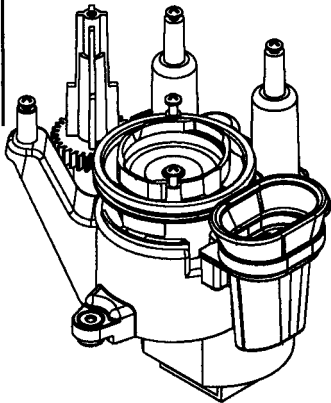

TEST LABEL

TEST LABEL

TO PLACE AN ORDER CHECK THE LABEL

CCCCC **EE** SSSSS PPPP

AB=62B

**DE'LONGHI**  
**CA US EAM3200**
**EAM 3200 SILVER MAGNIFICA**

Pos.	Code	Description
	7313217271	MOTOR ASSEMBLY
	5032518100	WIRING COUNTER-VOLUMETRICAL470(24AWG)MCSA
	5313210401	COVER-SAVE FINGERS B BLACK
	5332224100	BELT
01	5332143500	COVER
02	5332143400	COVER
04	7313224461	CLOSURE
05	5332167400	SIDE LEFT
06	5932111800	KNOB
07	5532146600	TANK
08	5332208900	REAR PANEL
09	5332167300	SIDE RIGHT
10	7332167500	CONTROL PANEL ASSEMBLY
11	VI000	SEE TECHNICAL INFORMATION
12	7313220621	DOOR ASSY
13	5332142600	HOOK
14	5332145600	COVER
15	7313228241	TANK
16	5332153300	PROFILE
17	6032105000	CUP PLATE
18	5332144200	TRAY
19	5332167700	BOTTOM
20	5332266300	FLOAT
21	5332169200	MEASURING SPOON
27	5532118000	TUBE PTFE DI2-DE4 L=230 2BUSHES
28	6132101300	CLIP
30	5032517300	TCO
31	5332142200	SUPPORT
32	5132105700	MICROSWITCH
33	6132104700	SPRING
34	5232105100	SENSOR NTC
35	7313219431	VALVE
36B	5232111100	POWER BOARD
37	5332159800	SUPPORT
38	5113211291	PUMP
39	5232102000	PROTECTOR
40	5513213761	TUBE PTFE DI2-DE4 L=190 2BUSHES