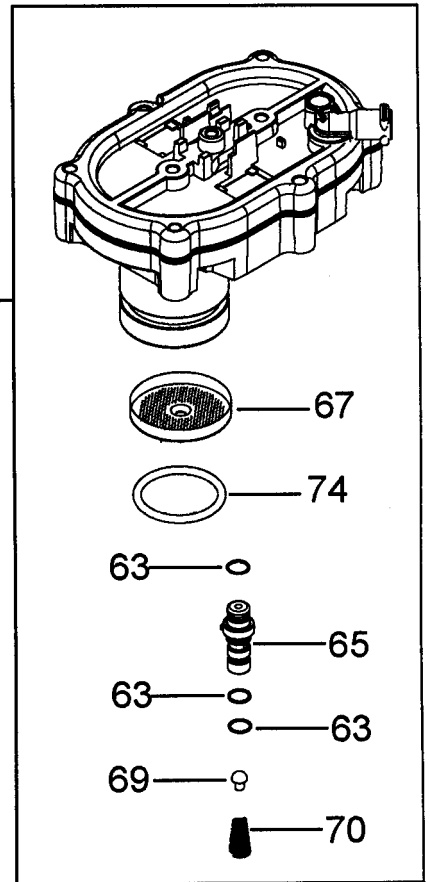

TEST LABEL

TEST LABEL

TO PLACE AN ORDER CHECK THE LABEL

CCCCC **EE** SSSSS PPPP

AB=62B

**DE'LONGHI**  
**CA US EAM3200**
**EAM 3200 SILVER MAGNIFICA**

Pos.	Code	Description
	7313217271	MOTOR ASSEMBLY
	5032518100	WIRING COUNTER-VOLUMETRICAL470(24AWG)MCSA
	5313210401	COVER-SAVE FINGERS B BLACK
	5332224100	BELT
01	5332143500	COVER
02	5332143400	COVER
04	7313224461	CLOSURE
05	5332167400	SIDE LEFT
06	5932111800	KNOB
07	5532146600	TANK
08	5332208900	REAR PANEL
09	5332167300	SIDE RIGHT
10	7332167500	CONTROL PANEL ASSEMBLY
11	VI000	SEE TECHNICAL INFORMATION
12	7313220621	DOOR ASSY
13	5332142600	HOOK
14	5332145600	COVER
15	7313228241	TANK
16	5332153300	PROFILE
17	6032105000	CUP PLATE
18	5332144200	TRAY
19	5332167700	BOTTOM
20	5332266300	FLOAT
21	5332169200	MEASURING SPOON
27	5532118000	TUBE PTFE DI2-DE4 L=230 2BUSHES
28	6132101300	CLIP
30	5032517300	TCO
31	5332142200	SUPPORT
32	5132105700	MICROSWITCH
33	6132104700	SPRING
34	5232105100	SENSOR NTC
35	7313219431	VALVE
36B	5232111100	POWER BOARD
37	5332159800	SUPPORT
38	5113211291	PUMP
39	5232102000	PROTECTOR
40	5513213761	TUBE PTFE DI2-DE4 L=190 2BUSHES