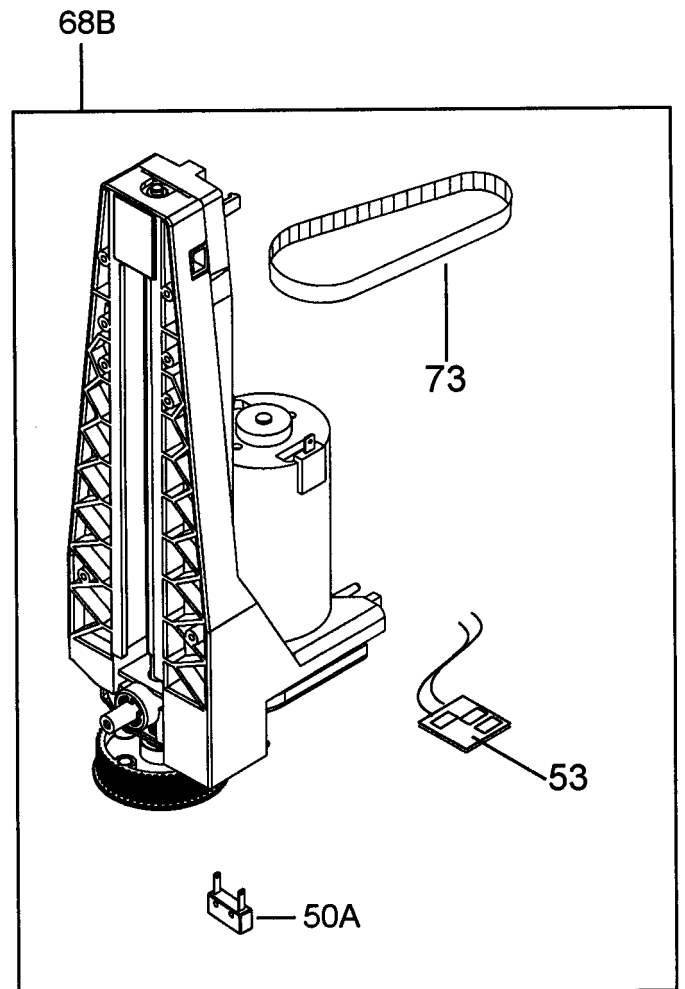

TEST LABEL

TEST LABEL

TO PLACE AN ORDER CHECK THE LABEL

CCCCC **EE** SSSSS PPPP

AB=62B

**DE'LONGHI**  
**CA US EAM3200**
**EAM 3200 SILVER MAGNIFICA**

Pos.	Code	Description
	7313217271	MOTOR ASSEMBLY
	5032518100	WIRING COUNTER-VOLUMETRICAL470(24AWG)MCSA
	5313210401	COVER-SAVE FINGERS B BLACK
	5332224100	BELT
01	5332143500	COVER
02	5332143400	COVER
04	7313224461	CLOSURE
05	5332167400	SIDE LEFT
06	5932111800	KNOB
07	5532146600	TANK
08	5332208900	REAR PANEL
09	5332167300	SIDE RIGHT
10	7332167500	CONTROL PANEL ASSEMBLY
11	VI000	SEE TECHNICAL INFORMATION
12	7313220621	DOOR ASSY
13	5332142600	HOOK
14	5332145600	COVER
15	7313228241	TANK
16	5332153300	PROFILE
17	6032105000	CUP PLATE
18	5332144200	TRAY
19	5332167700	BOTTOM
20	5332266300	FLOAT
21	5332169200	MEASURING SPOON
27	5532118000	TUBE PTFE DI2-DE4 L=230 2BUSHES
28	6132101300	CLIP
30	5032517300	TCO
31	5332142200	SUPPORT
32	5132105700	MICROSWITCH
33	6132104700	SPRING
34	5232105100	SENSOR NTC
35	7313219431	VALVE
36B	5232111100	POWER BOARD
37	5332159800	SUPPORT
38	5113211291	PUMP
39	5232102000	PROTECTOR
40	5513213761	TUBE PTFE DI2-DE4 L=190 2BUSHES