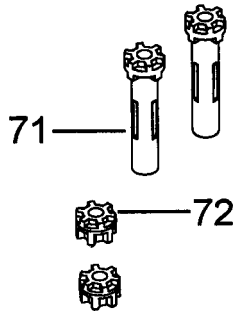

TEST LABEL

TEST LABEL

TO PLACE AN ORDER CHECK THE LABEL

CCCCC **EE** SSSSS PPPP

AB=62B

**DE'LONGHI**  
**CA US EAM3200**
**EAM 3200 SILVER MAGNIFICA**

Pos.	Code	Description
	7313217271	MOTOR ASSEMBLY
	5032518100	WIRING COUNTER-VOLUMETRICAL470(24AWG)MCSA
	5313210401	COVER-SAVE FINGERS B BLACK
	5332224100	BELT
01	5332143500	COVER
02	5332143400	COVER
04	7313224461	CLOSURE
05	5332167400	SIDE LEFT
06	5932111800	KNOB
07	5532146600	TANK
08	5332208900	REAR PANEL
09	5332167300	SIDE RIGHT
10	7332167500	CONTROL PANEL ASSEMBLY
11	VI000	SEE TECHNICAL INFORMATION
12	7313220621	DOOR ASSY
13	5332142600	HOOK
14	5332145600	COVER
15	7313228241	TANK
16	5332153300	PROFILE
17	6032105000	CUP PLATE
18	5332144200	TRAY
19	5332167700	BOTTOM
20	5332266300	FLOAT
21	5332169200	MEASURING SPOON
27	5532118000	TUBE PTFE DI2-DE4 L=230 2BUSHES
28	6132101300	CLIP
30	5032517300	TCO
31	5332142200	SUPPORT
32	5132105700	MICROSWITCH
33	6132104700	SPRING
34	5232105100	SENSOR NTC
35	7313219431	VALVE
36B	5232111100	POWER BOARD
37	5332159800	SUPPORT
38	5113211291	PUMP
39	5232102000	PROTECTOR
40	5513213761	TUBE PTFE DI2-DE4 L=190 2BUSHES