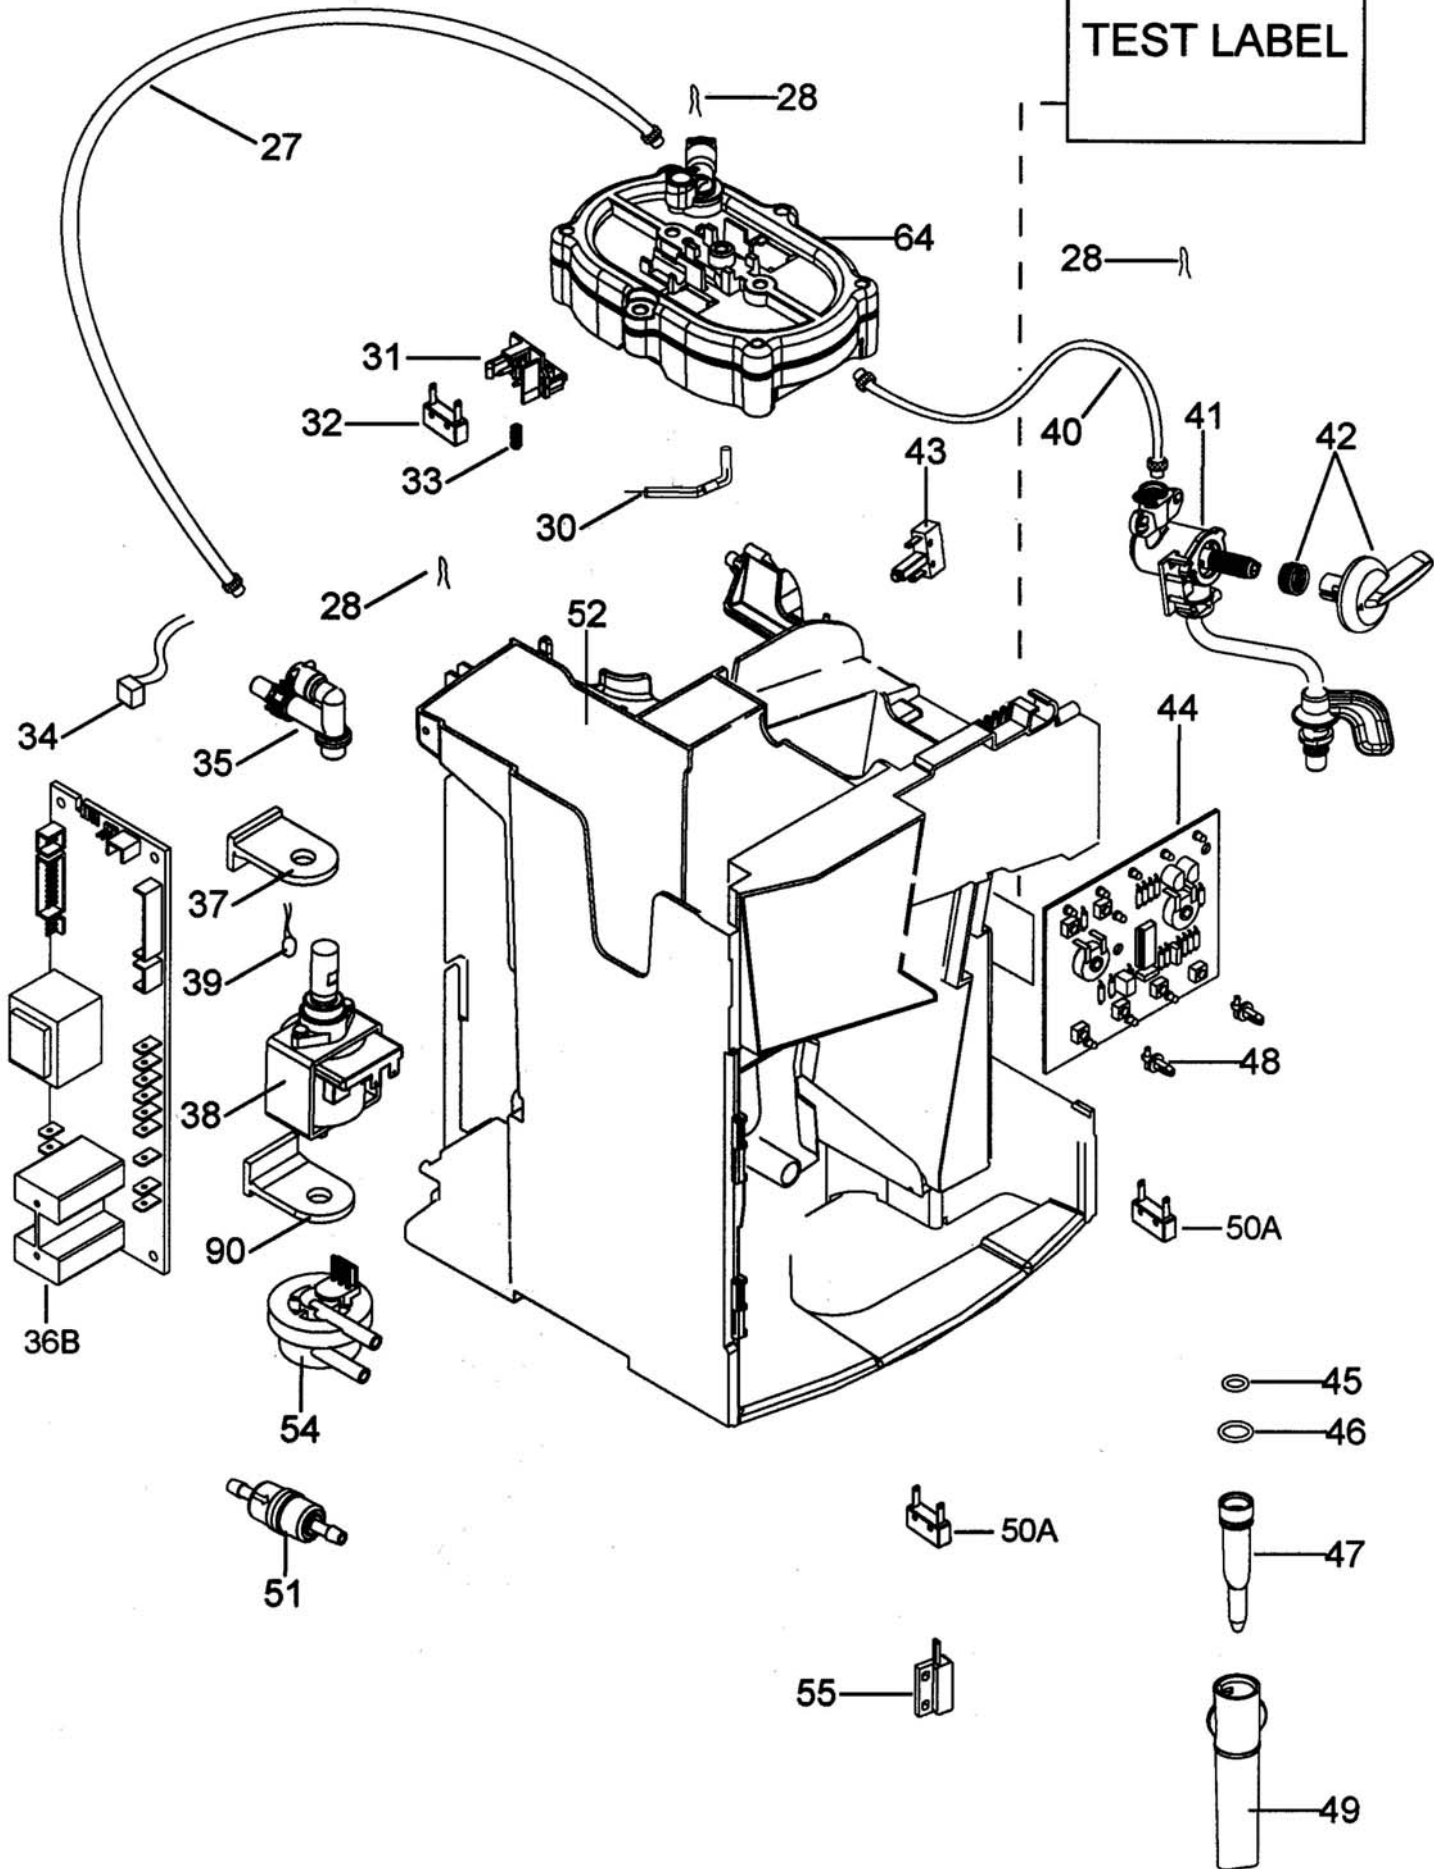

TEST LABEL

TEST LABEL

TO PLACE AN ORDER CHECK THE LABEL

CCCCC **EE** SSSSS PPPP

AB=62B

**DE'LONGHI**  
**CA US EAM3200**
**EAM 3200 SILVER MAGNIFICA**

Pos.	Code	Description
	7313217271	MOTOR ASSEMBLY
	5032518100	WIRING COUNTER-VOLUMETRICAL470(24AWG)MCSA
	5313210401	COVER-SAVE FINGERS B BLACK
	5332224100	BELT
01	5332143500	COVER
02	5332143400	COVER
04	7313224461	CLOSURE
05	5332167400	SIDE LEFT
06	5932111800	KNOB
07	5532146600	TANK
08	5332208900	REAR PANEL
09	5332167300	SIDE RIGHT
10	7332167500	CONTROL PANEL ASSEMBLY
11	VI000	SEE TECHNICAL INFORMATION
12	7313220621	DOOR ASSY
13	5332142600	HOOK
14	5332145600	COVER
15	7313228241	TANK
16	5332153300	PROFILE
17	6032105000	CUP PLATE
18	5332144200	TRAY
19	5332167700	BOTTOM
20	5332266300	FLOAT
21	5332169200	MEASURING SPOON
27	5532118000	TUBE PTFE DI2-DE4 L=230 2BUSHES
28	6132101300	CLIP
30	5032517300	TCO
31	5332142200	SUPPORT
32	5132105700	MICROSWITCH
33	6132104700	SPRING
34	5232105100	SENSOR NTC
35	7313219431	VALVE
36B	5232111100	POWER BOARD
37	5332159800	SUPPORT
38	5113211291	PUMP
39	5232102000	PROTECTOR
40	5513213761	TUBE PTFE DI2-DE4 L=190 2BUSHES