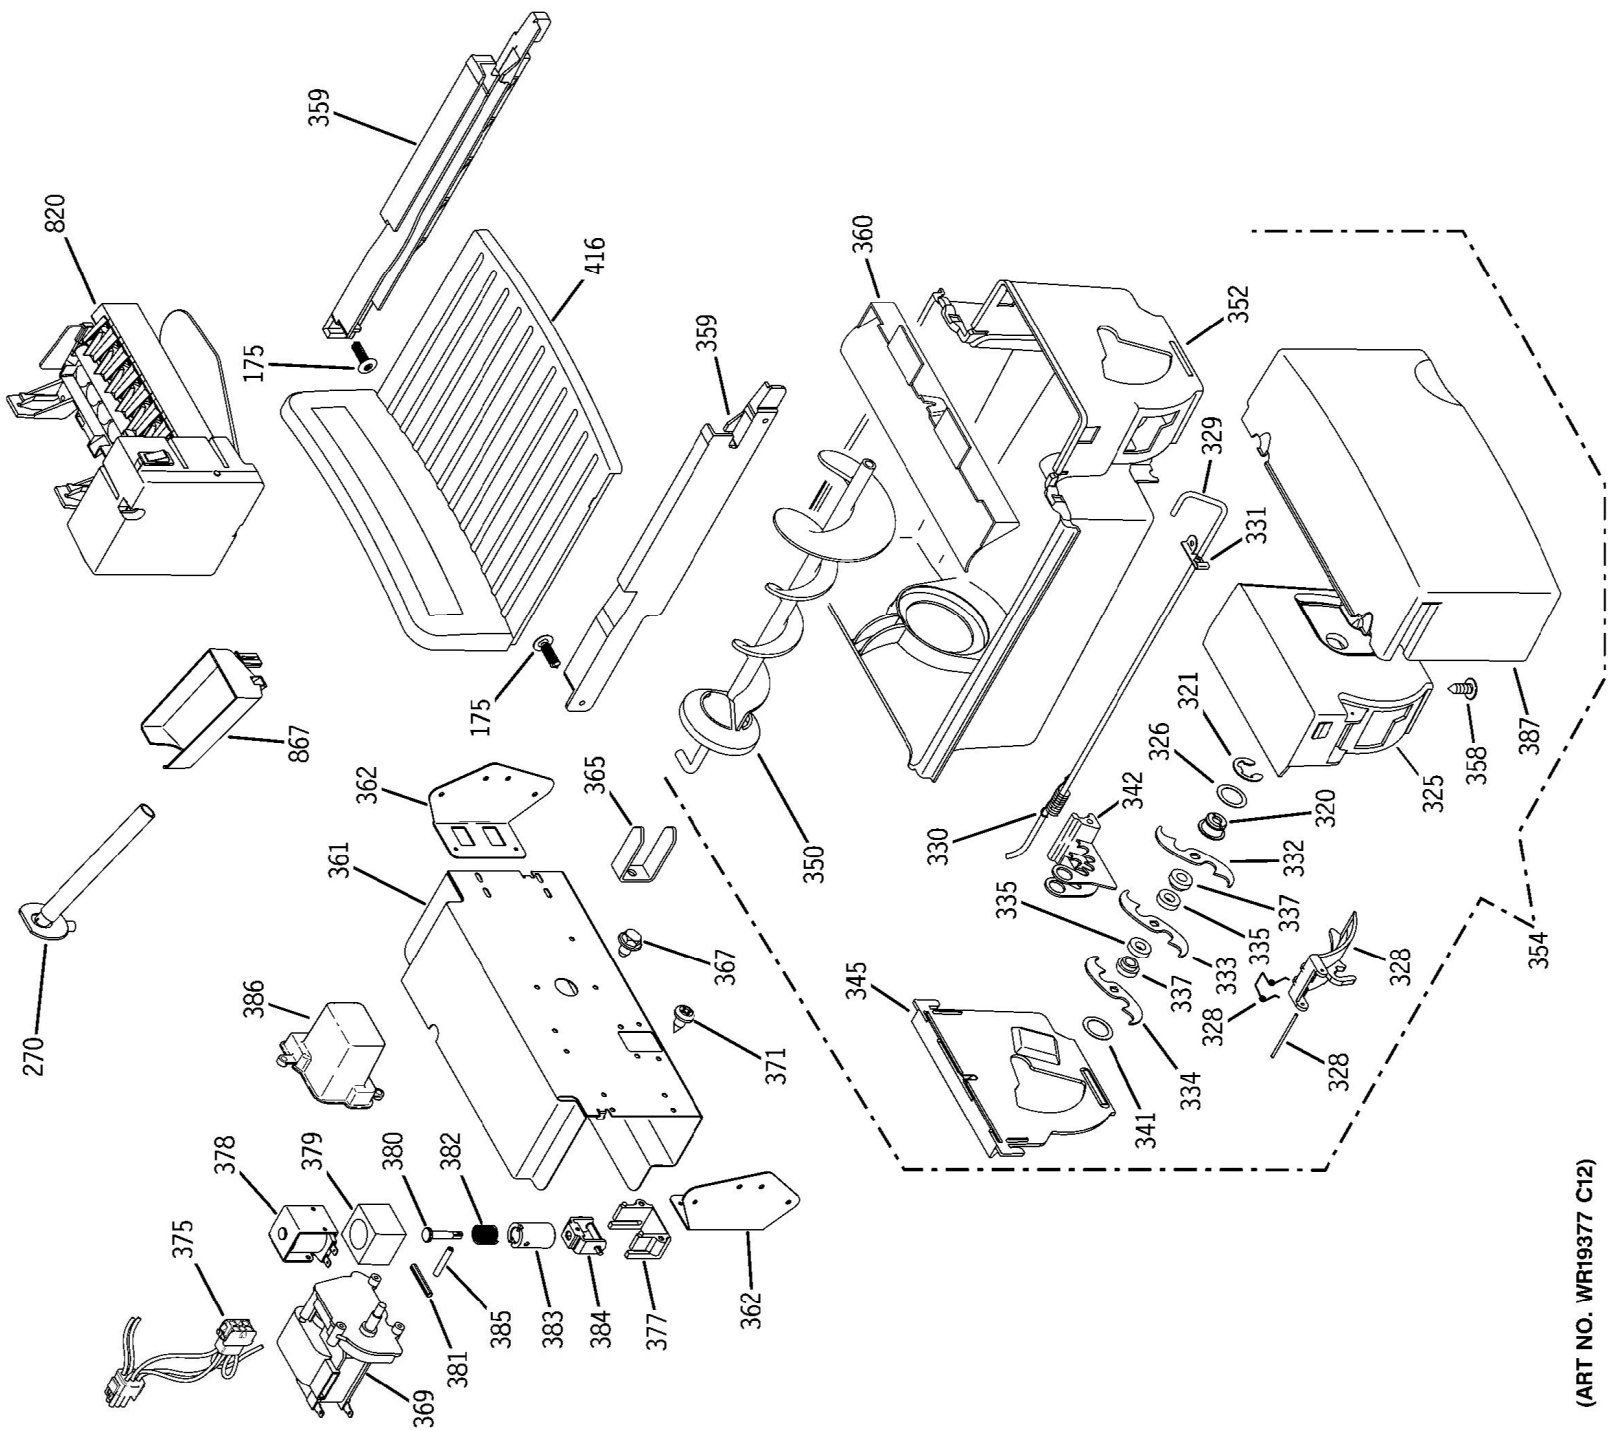

(ART NO. WR19665 C25)

NOT STOCKED

1-LITR.

(ART NO. WR20091 C3)

(ART NO. WR20090 C2)

IMPORTANT NOTE:
Additional parts are required to install evaporator. See EVAPORATOR INSTRUCTIONS page of this model for additional part numbers and replacement options

(ART NO. WR19396 C2)

(ART NO. WR19377 C12)

(ART NO. WR20096 C25)

(ART NO. WR19651 C47)