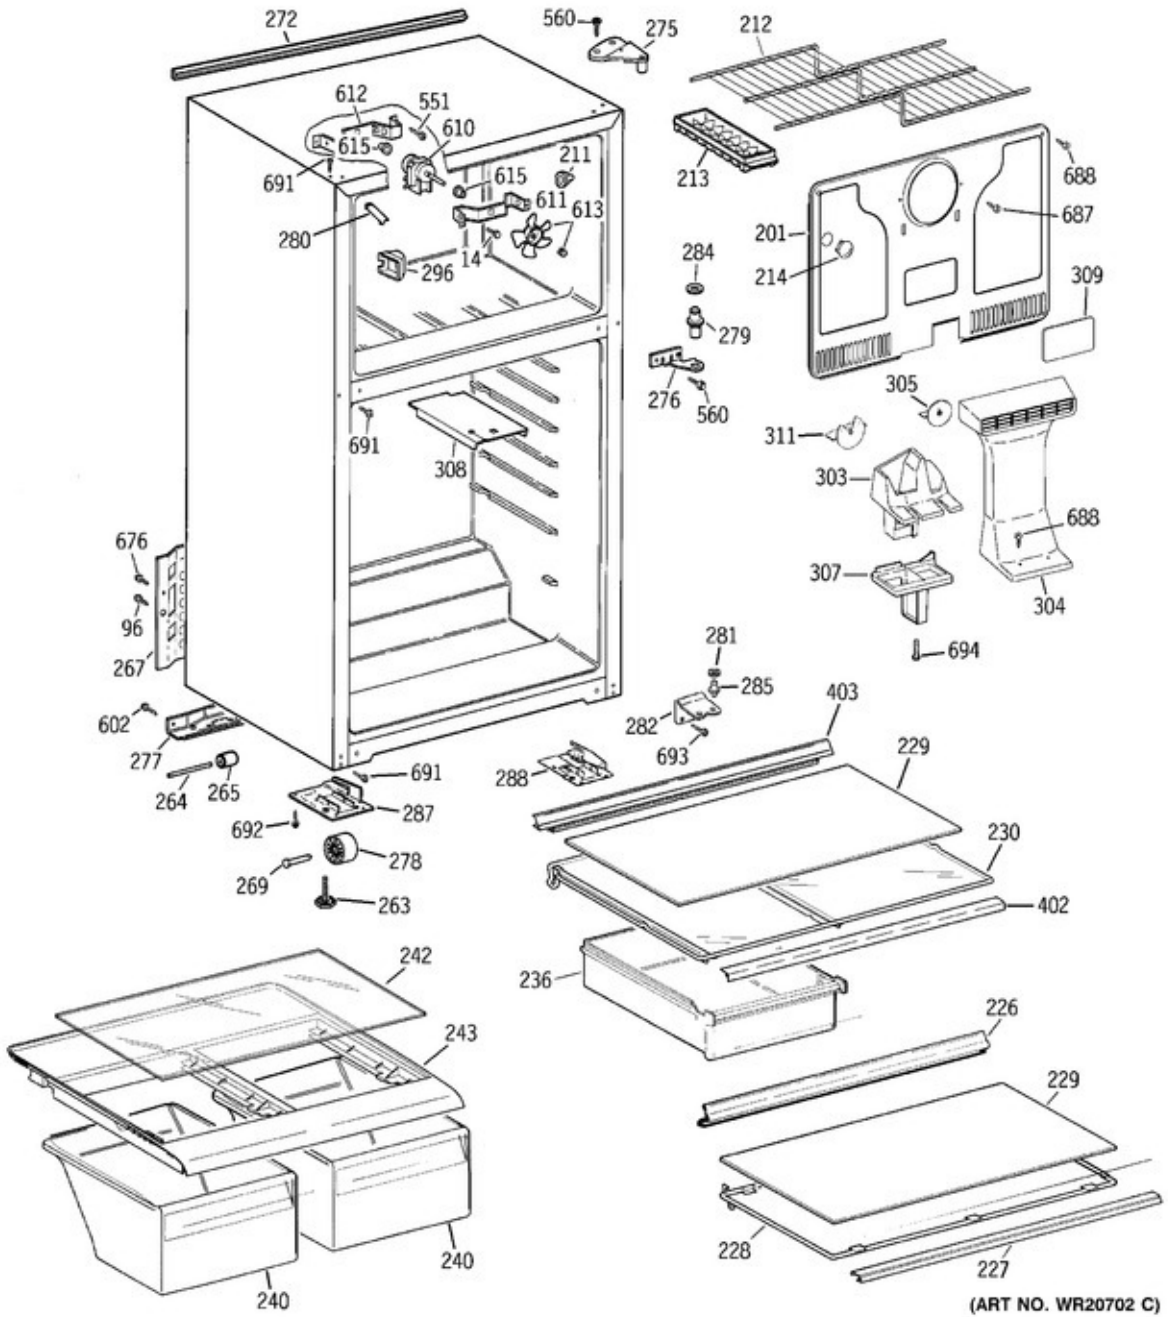

**PARTADVANTAGE**

www.partadvantage.com

Model Number: GTE17HBWMrww

Questions? Call Us Toll-Free: 1-866-678-3718

Monday to Friday: 8:30am to 5:00pm

[Click Here to Print](#)

(ART NO. WR20702 C)

www.partadvantage.com

Model Number: GTE17HBWMRWW  
Questions? Call Us Toll-Free: 1-866-678-3718  
Monday to Friday: 8:30am to 5:00pm  
[Click Here to Print](#)