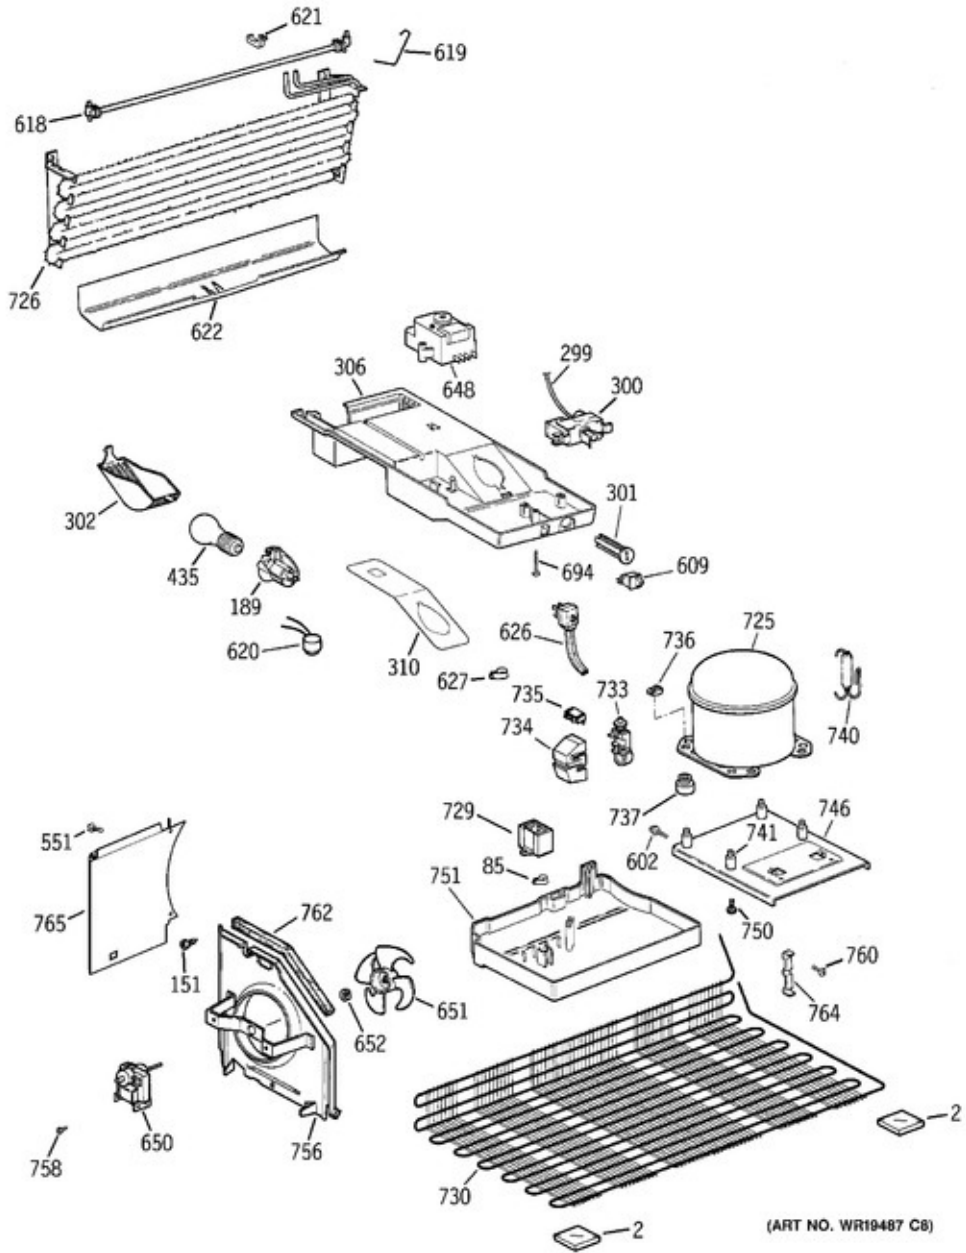

**PARTADVANTAGE**

www.partadvantage.com

Model Number: GTE17HBWMrww

Questions? Call Us Toll-Free: 1-866-678-3718

Monday to Friday: 8:30am to 5:00pm

[Click Here to Print](#)

(ART NO. WR20702 C)

www.partadvantage.com

Model Number: GTE17HBWMRWW  
Questions? Call Us Toll-Free: 1-866-678-3718  
Monday to Friday: 8:30am to 5:00pm  
[Click Here to Print](#)