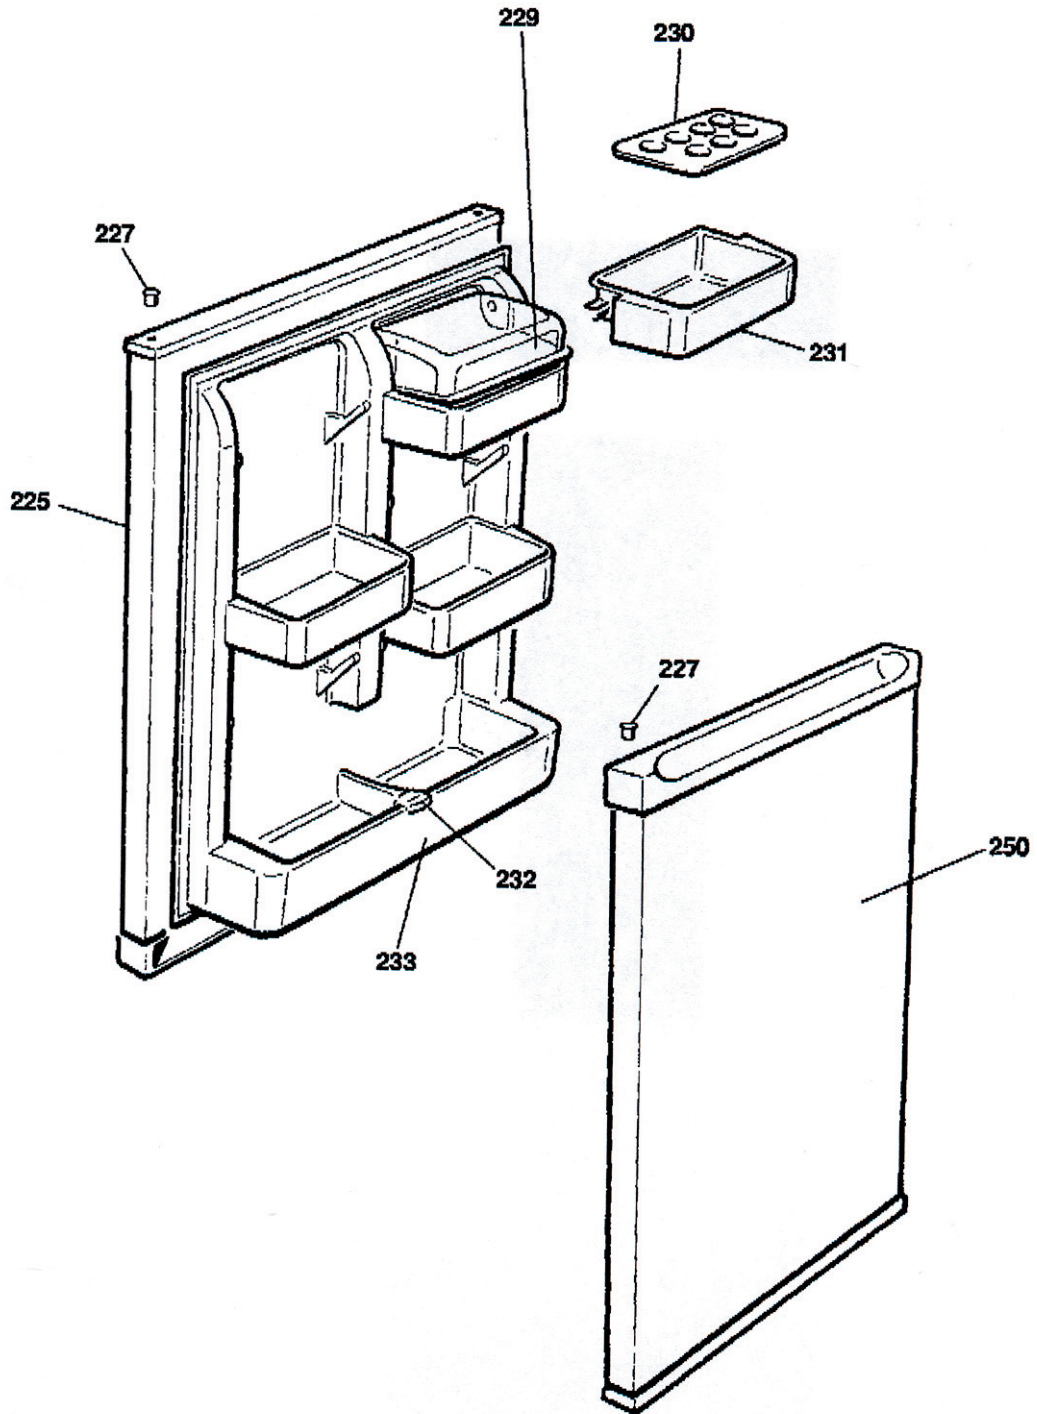

Réfrigérateur

GE TCG12YZC735B

(Partie 3)

DOORS

225	2601345	FRIDGE DOOR - SILVER	231	2600732	COMMODITY SCREENED
227	2600903	PLUG BUTTON - CHARCOAL	232	2601742	BOTTLE RETAINER
229	2600736	COM RACK & LID DAIRY	233	2600733	BOTTLE RACK
230	2600752	EGG RACK	250	2601348	FREEZER DOOR - SILVER
231	2600688	COMMODITY RACK