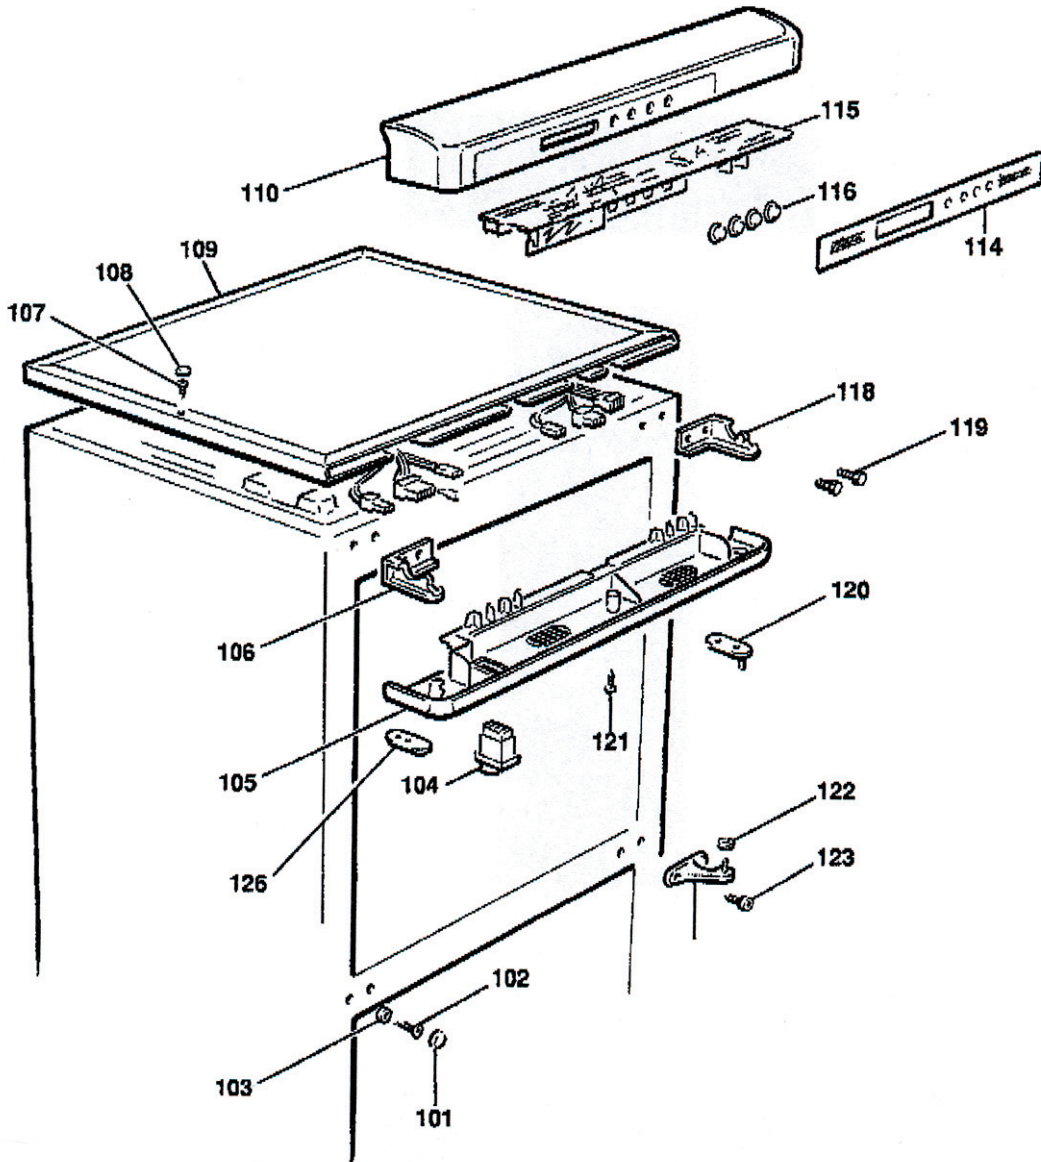

### (Partie 2) TOP COVER, CONTROL ASSEMBLIES & HINGES

101	2601741	SCREW CAP	115	9900199	SCREW
102	9900096	SCREW	116	2600908	PUSH BUTTON - CHARCOAL
103	2600332	COLLAR	116	2600418	PUSH BUTTON - GREEN
104	2600392	LIGHT SWITCH - CHARCOAL	118	2601339	TOP RIGHT HINGE BLOCK
105	2600942	FACIA UNDERTRAY - POLAR WHITE	119	996700028	SCREW
106	2601340	HINGE BLOCK	120	2601337	TOP HINGE PLATE & PIN
107	9900080	SCREW	121	9900094	SCREW - 18 MM LENGTH
108	2600905	PLUG BUTTON - CHARCOAL	122	2600904	HINGE WASHER - CHARCOAL
109	2600906	TABLE TOP - SILVER / CHARCOAL	123	996700029	SCREW
110	2600909	FACIA Moulding - CHARCOAL	123	995105011	WASHER
114	2601759	FACIA INSERT - CHARCOAL	124	2601334	CENTRE HINGE - CHARCOAL
115	2601704	CONTROL MODULE - EDGE & PIN	124	2601331	CENTRE HINGE PIN
115	2600207	CONTROL MODULE - PLUG CONNECT	126	2600943	HINGE BLANK - CHARCOAL
115	9900198	SCREW			