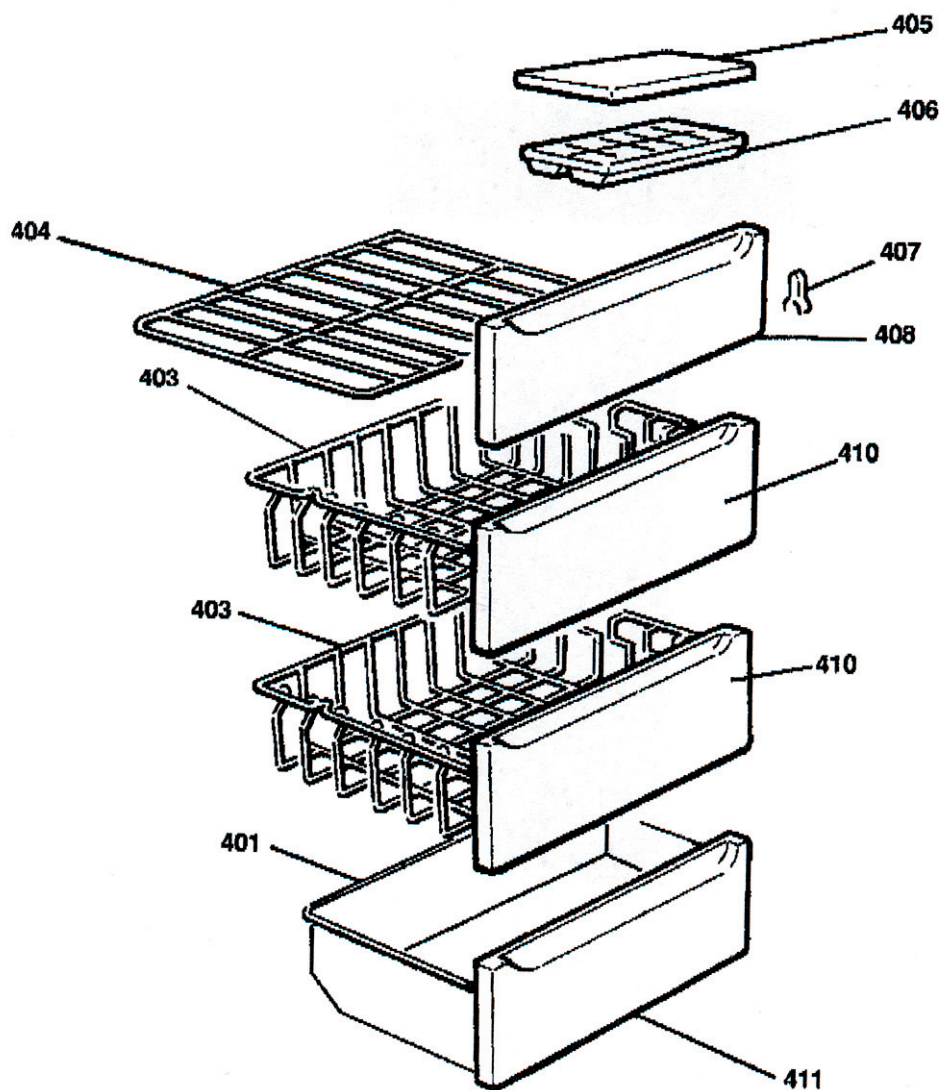

Réfrigérateur

GE TCG12YZC735B

(Partie 5)

FREEZER INTERIOR

401	2601703	STEP BASKET - PLASTIC	407	2600273	FREEZER FLAP HINGE
403	2601604	WIRE BASKET	408	2601761	FAST FREEZE DOOR
404	2601603	WIRE SHELF - FREEZER	410	2600277	BASKET FRONT
405	2600396	ICE TRAY COVER	411	2600277	BASKET FRONT
406	282001	ICE TRAY		2601606	RETAINING BAR