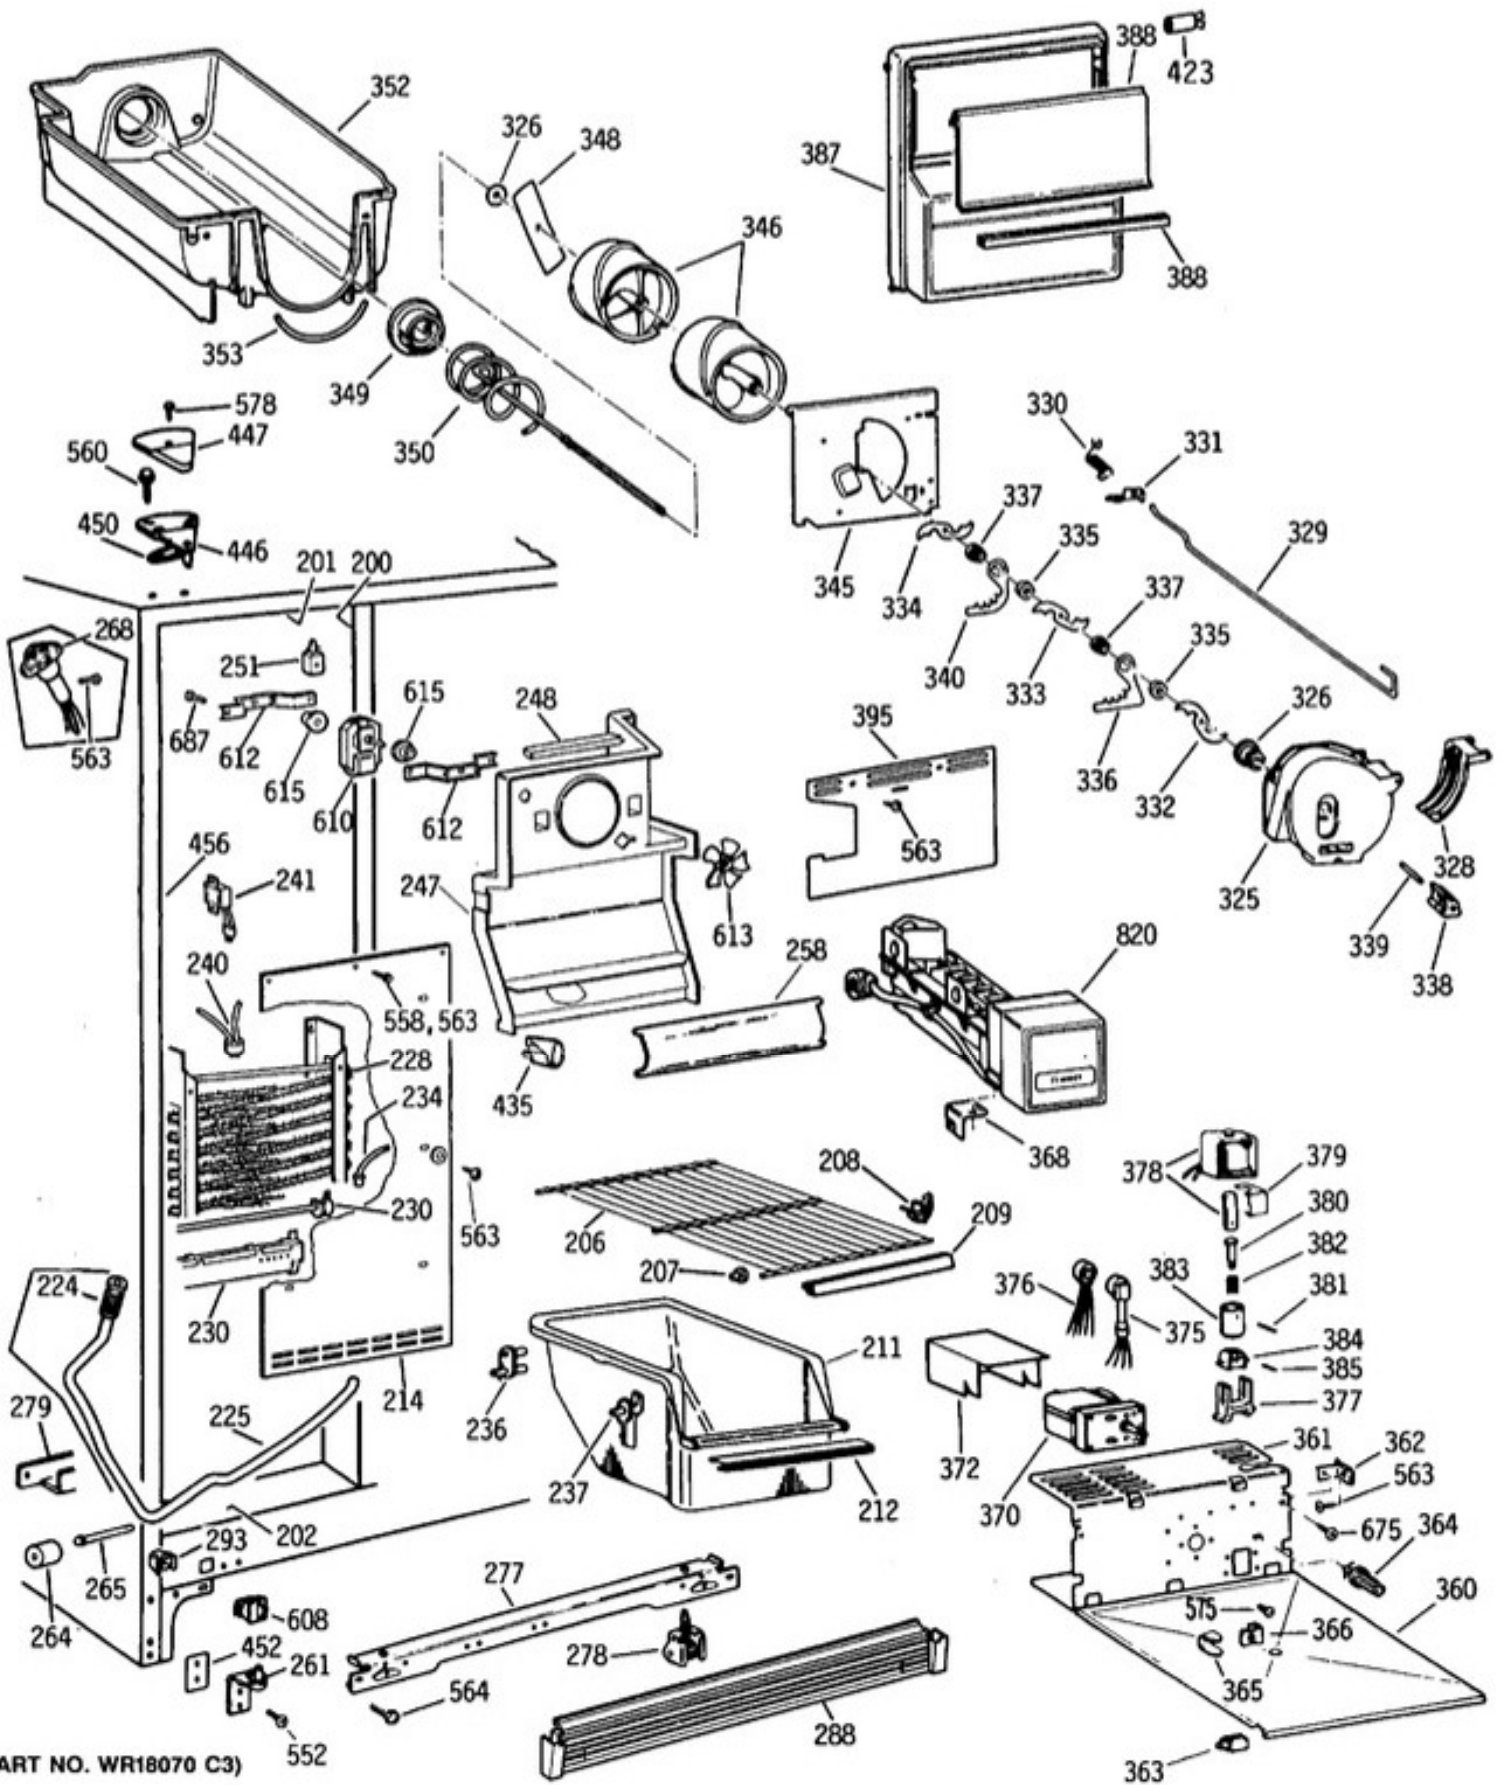

# ICEMAKER WR30X0299

(ART NO. WR18081 C3)

# FREEZER SECTION

(ART NO. WR18070 C3)

# FRESH FOOD SECTION

(ART NO. WR18128 C)

(ART NO. WR18129 C)