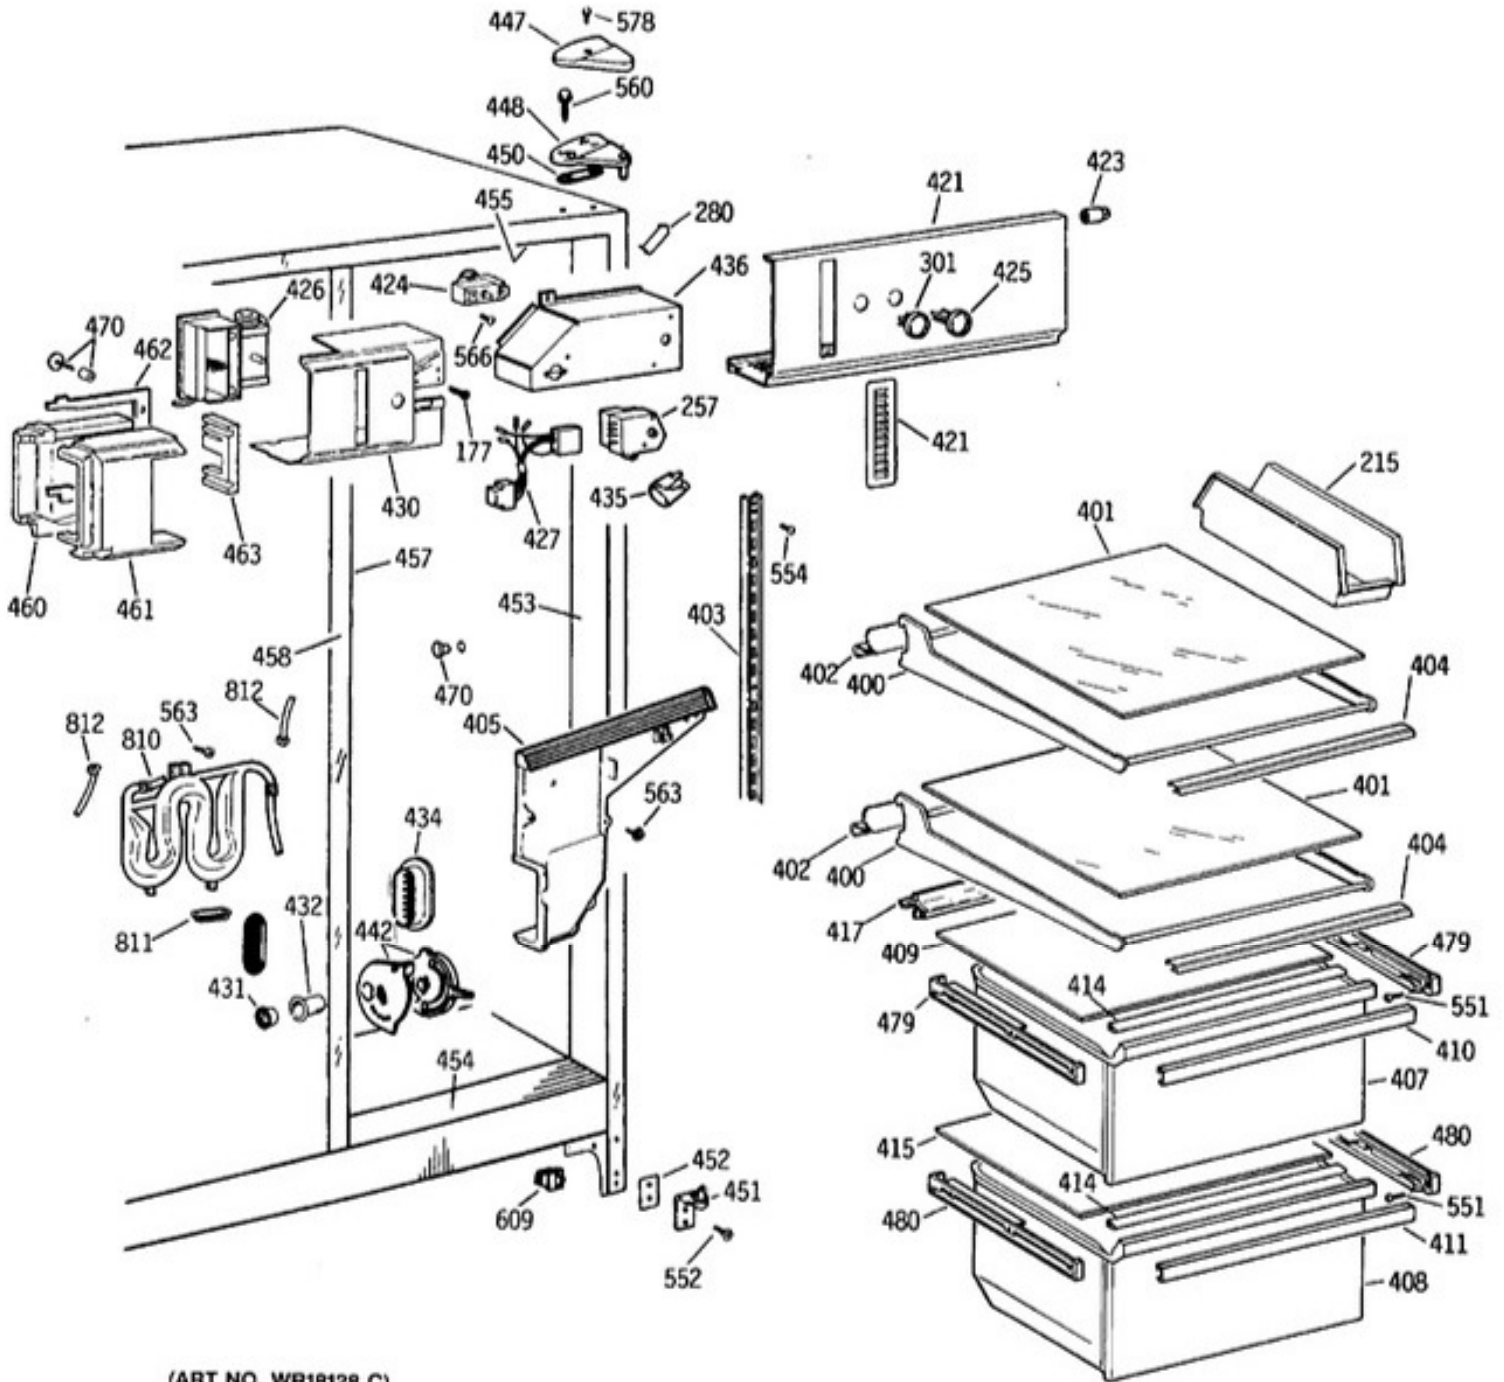

# ICEMAKER WR30X0299

(ART NO. WR18081 C3)

# FREEZER SECTION

(ART NO. WR18070 C3)

# FRESH FOOD SECTION

(ART NO. WR18128 C)

(ART NO. WR18129 C)