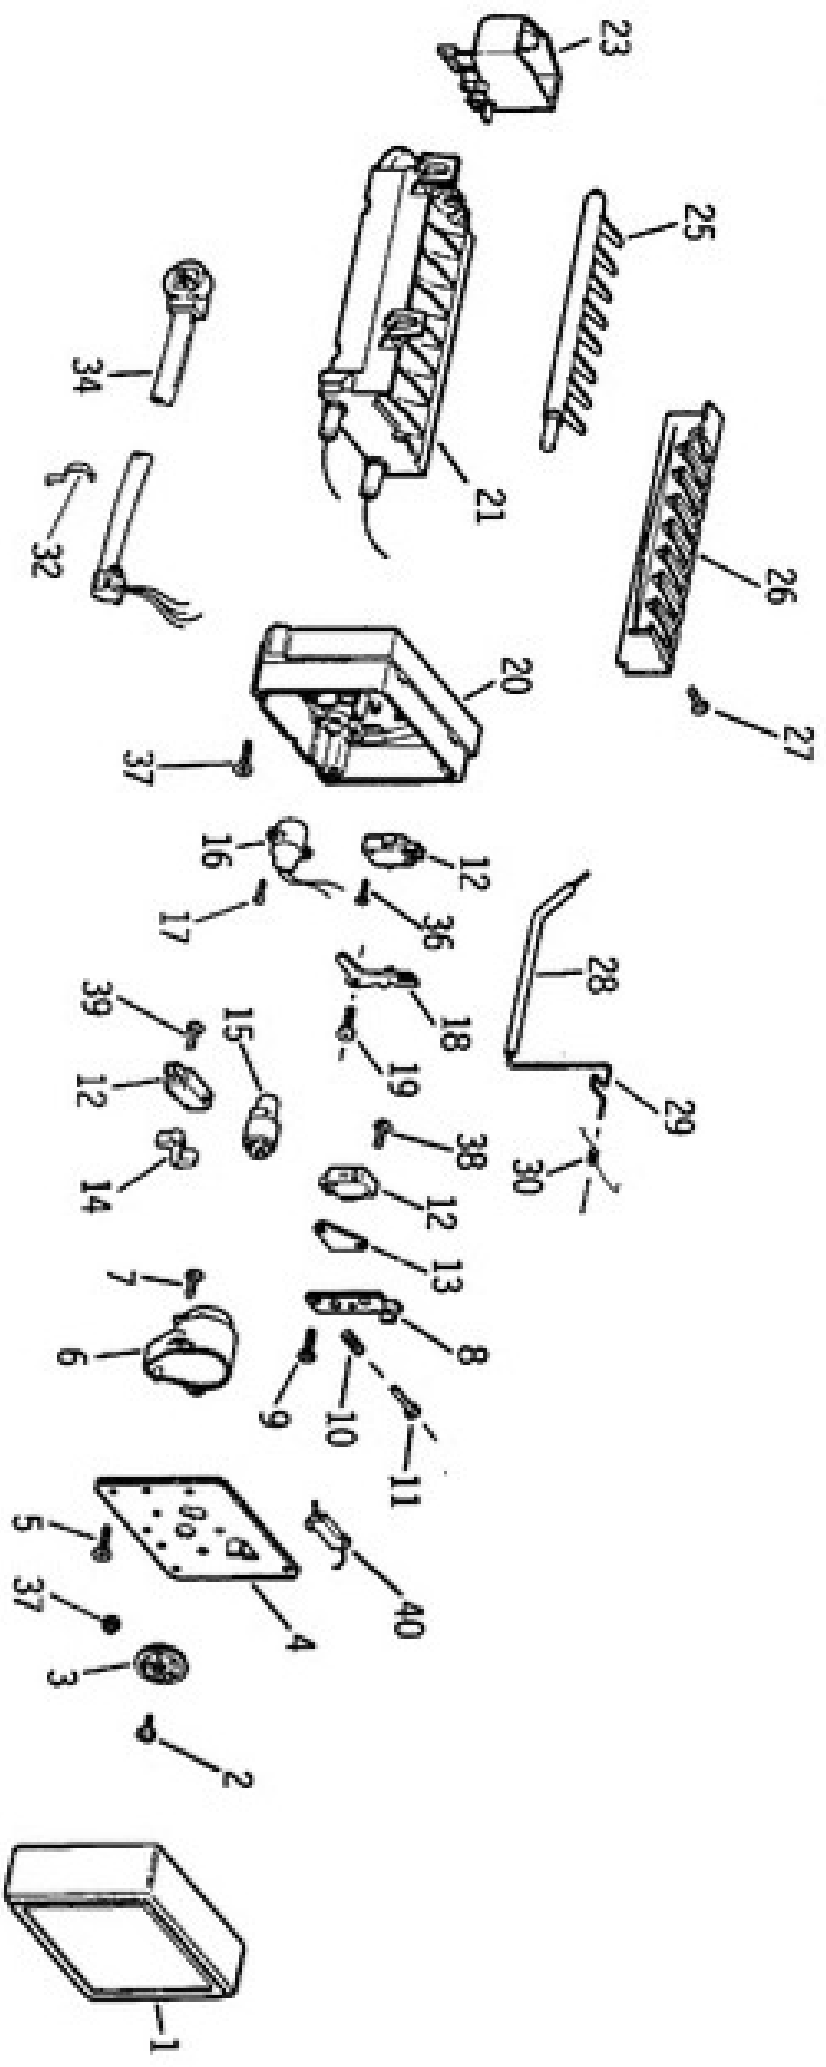

# ICEMAKER WR30X0299

(ART NO. WR18081 C3)

# FREEZER SECTION

(ART NO. WR18070 C3)

# FRESH FOOD SECTION

(ART NO. WR18128 C)

(ART NO. WR18129 C)