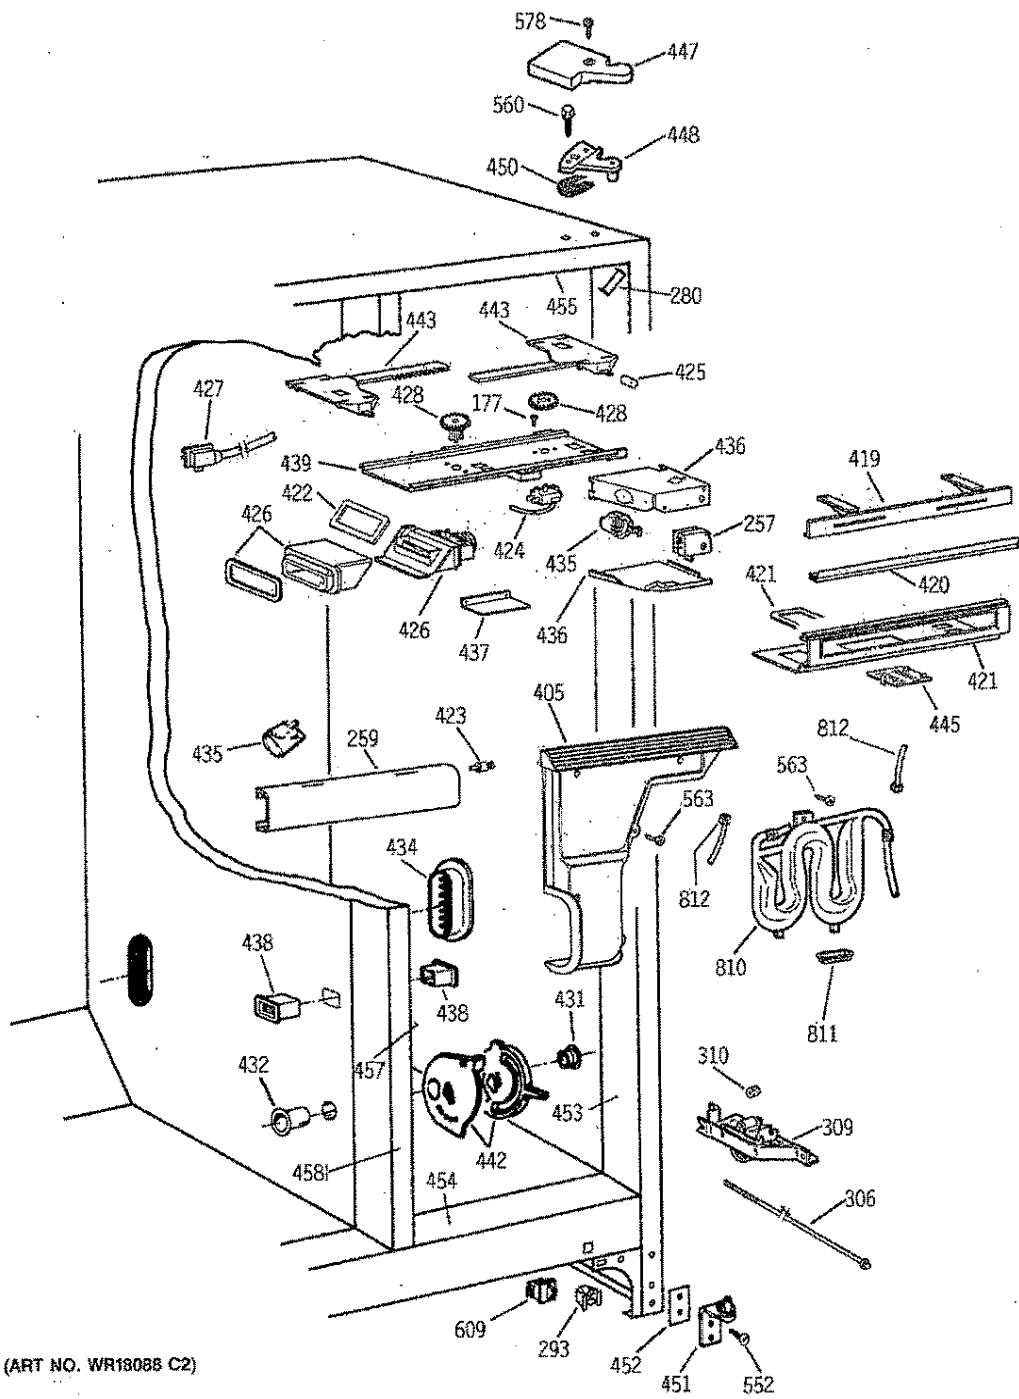

(ART NO. WR18088 C2)