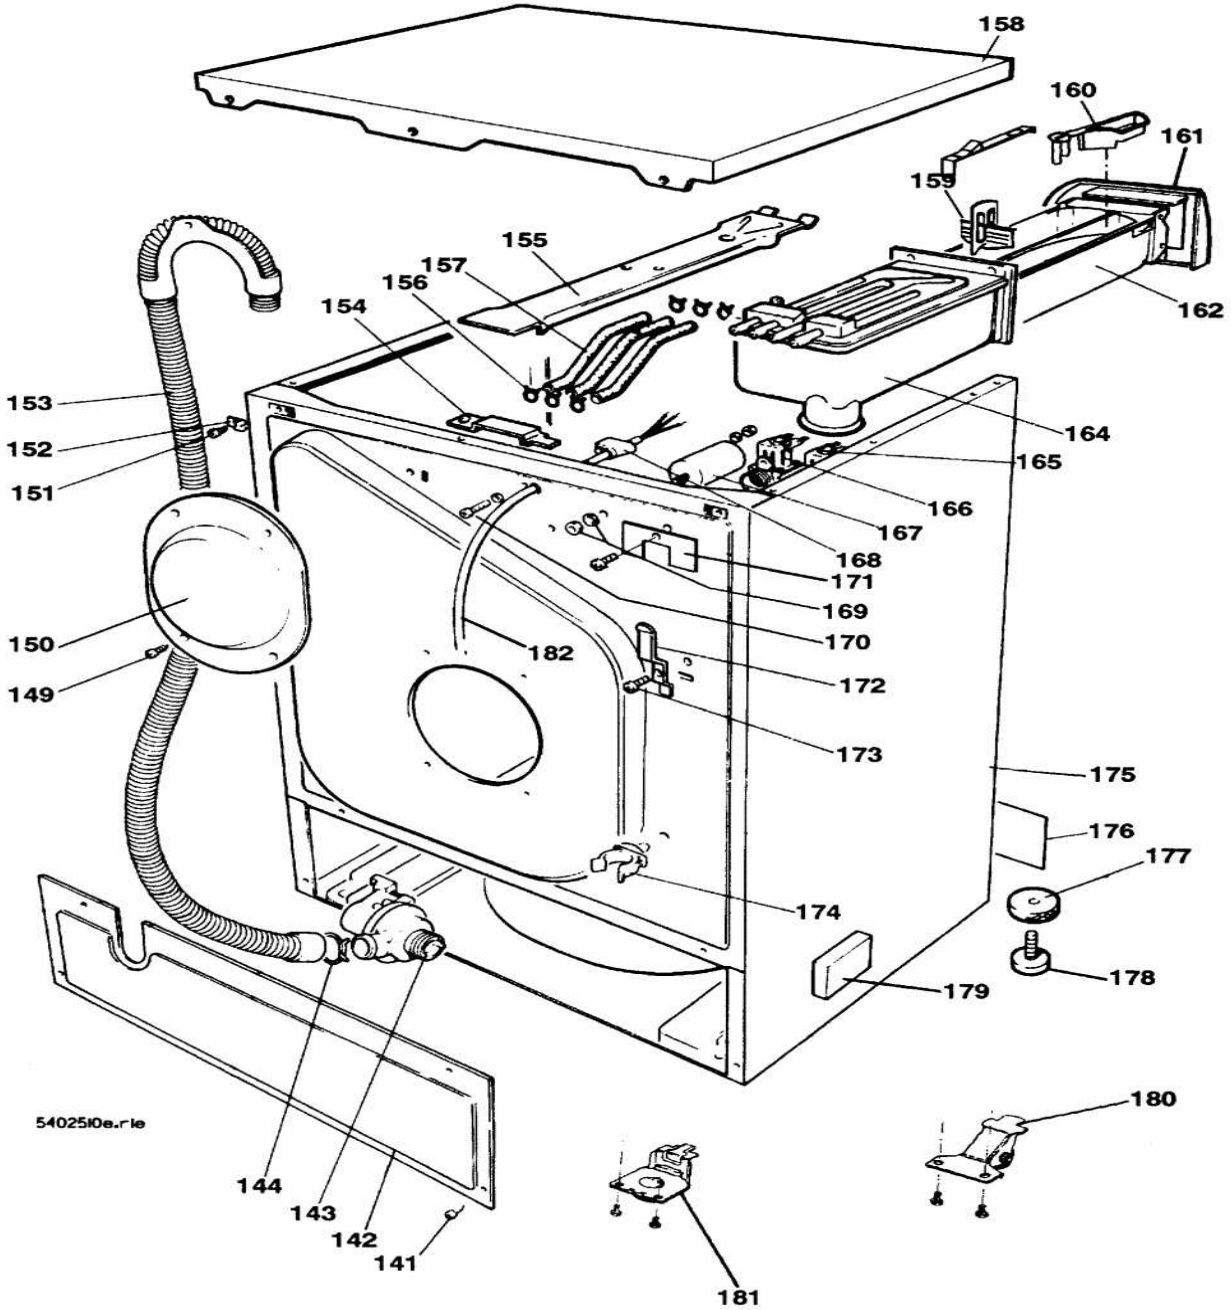

02670-26

CABINET & ASSOCIATED PARTS

pièce détachée	Rep.	Nouveautés	Description
C00144148	141		VIS COUVERCLE
C00149595	141		NUT CAPTIVE
C00199393	142		LOWER PNL 8/95 R/H
C00199374	143		PUMP
C00112656	144		BANDE
C00112631	149		VIS COUVERCLE
C00199683	150		BACK PANEL COVER
C00112631	151		VIS COUVERCLE
C00149601	152		NUT EXPANSION
C00112655	153		TUYAU VIDANGE L=1600 MM
C00199379	153		HOSE DRAIN 4M
C00198932	154		TRANSIT KIT
C00198932	155		TRANSIT KIT
C00095573	156		SERRE
C00168016	157	ADC66	DISPENSER INLET PIPE
C00169444	157	ADC66	`Y' PIECE
C00201223	157	ADC66	HOSE 160MM
C00201224	157	ADC66	HOSE 130MM
C00201225	157	ADC66	HOSE 80MM
C00095506	158		FIXAGE COUVERCLE SX
C00095507	158		FIXAGE COUVERCLE DX
C00112631	158		VIS COUVERCLE
C00144148	158		VIS COUVERCLE
C00149601	158		NUT EXPANSION
C00200527	158		T/TOP ASSY LONG GE
C00200605	159		MAIN WASH IND GE VOG
C00200604	160		COND & SYPHON GE VOG
C00200695	160		DRAWER LATCH
C00200402	164		DISPENSER ASSY.
C00161186	165		VALVE DOUBLE
C00168965	165		SUPPRESSOR P/SWITCH
C00197715	165	ADC66	VALVE SOLENOID 3 WAY
C00161387	166		VALVE SINGLE (HOT)
C00200408	167		FILTER MAINS