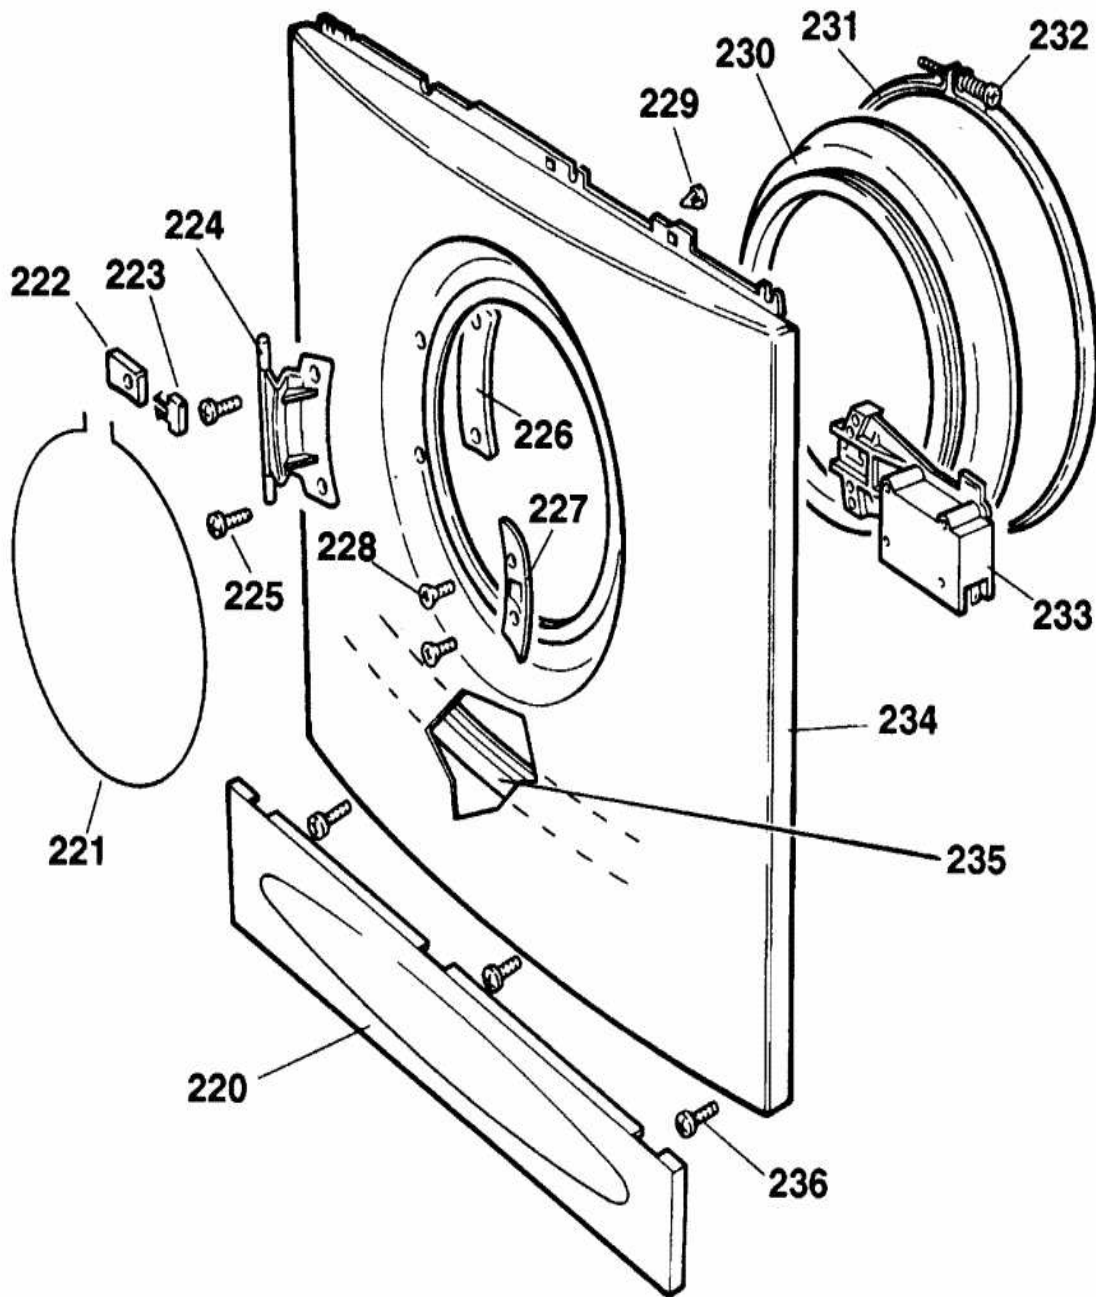

02670-31

FRONT PANEL ASSEMBLY

pièce détachée	Rep.	Nouveautés	Description
C00201438	220		KICKSTRIP
C00169282	221		RETAINER DOOR SEAL
C00197553	222		CLIP OUTER
C00200392	223		RET CLIP INNER WHITE
C00119413	224		CHARNIERE WM64P
C00149755	225		SCREW TAPTITE
C00200395	226		HINGE TAPPING PLATE
C00200396	227	SN0208	COVER LATCH 122MM
C00095631	228		VIS NO8 X 1/2
C00200398	229		RET CLIP FIXING WHT
C00200958	230		SEAL DOOR
C00197673	231		RETAINER BAND TYPE
C00250628	232		SPEC.SCREWFOR1600152
C00199946	233		INTERLOCK DOOR
C00201012	234		FR/PANEL KIT WHITE
C00200411	235		FRONT SUPPORT BRACE
C00112631	236		VIS COUVERCLE
C00144148	236		VIS COUVERCLE
C00149595	236		NUT CAPTIVE
C00220711	999		SERVICE MANUAL