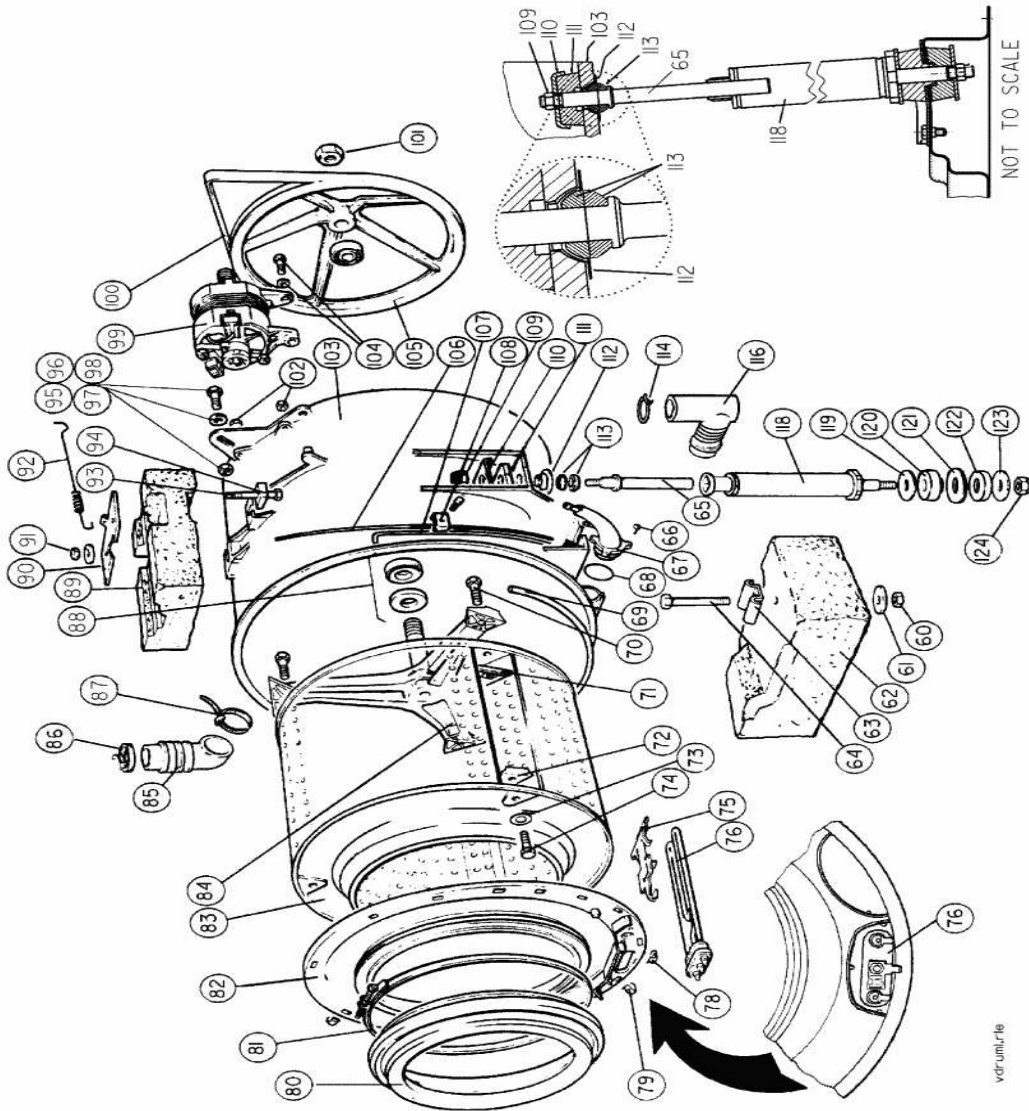

02670-22

DRUM UNIT ASSEMBLY

vdrumur.te

pièce détachée	Rep.	Nouveautés	Description
C00250597	060		NUT NYLOC THIN
C00149724	061		LOCKWASHER
C00161223	061		WASHER
C00200779	062		BOTTOM WEIGHT KIT
C00168668	063		BOLT ANCHOR
C00149752	064		BOLT M10X120MM
C00200687	065		SUSPENSION ROD
C00112984	066		VIS SST (GDA)
C00200404	067		PRESSURE CHAMBER
C00149781	068		O'RING
C00168172	069		SEAL DRUM
C00161613	070		BOLT 8MMX25MM
C00250584	070		WASHER 8MM FLAT NPS
C00197532	071		PLATE CLAMP THREADED
C00197532	072		PLATE CLAMP THREADED
C00149718	073		WASHER
C00161613	074		BOLT 8MMX25MM
C00201444	075		BRACKET HEATER
C00199464	076		HEATER KIT
C00201874	076		COVER HEATER TERM
C00168237	078		CLIP LOWER DRUM
C00981172	079		CLIP DRUM PLATE
C00200958	080		SEAL DOOR
C00197673	081		RETAINER BAND TYPE
C00200805	081	SN0200	RETAINER SEAL
C00199347	082		FRONT PLATE KIT
C00201867	082		CLOTHES GUARD
C00197632	083		WATER SCOOPS
C00204809	083		DRUM INNER
C00197587	084		SUPPORT DRUM
C00168157	085		HOSE DISPENSER OUTLE
C00250551	086		HOSE CLIP (RATCHET)
C00199533	087		DISP CLIP JEPPE
C00168970	088		BEARING & SEAL KIT