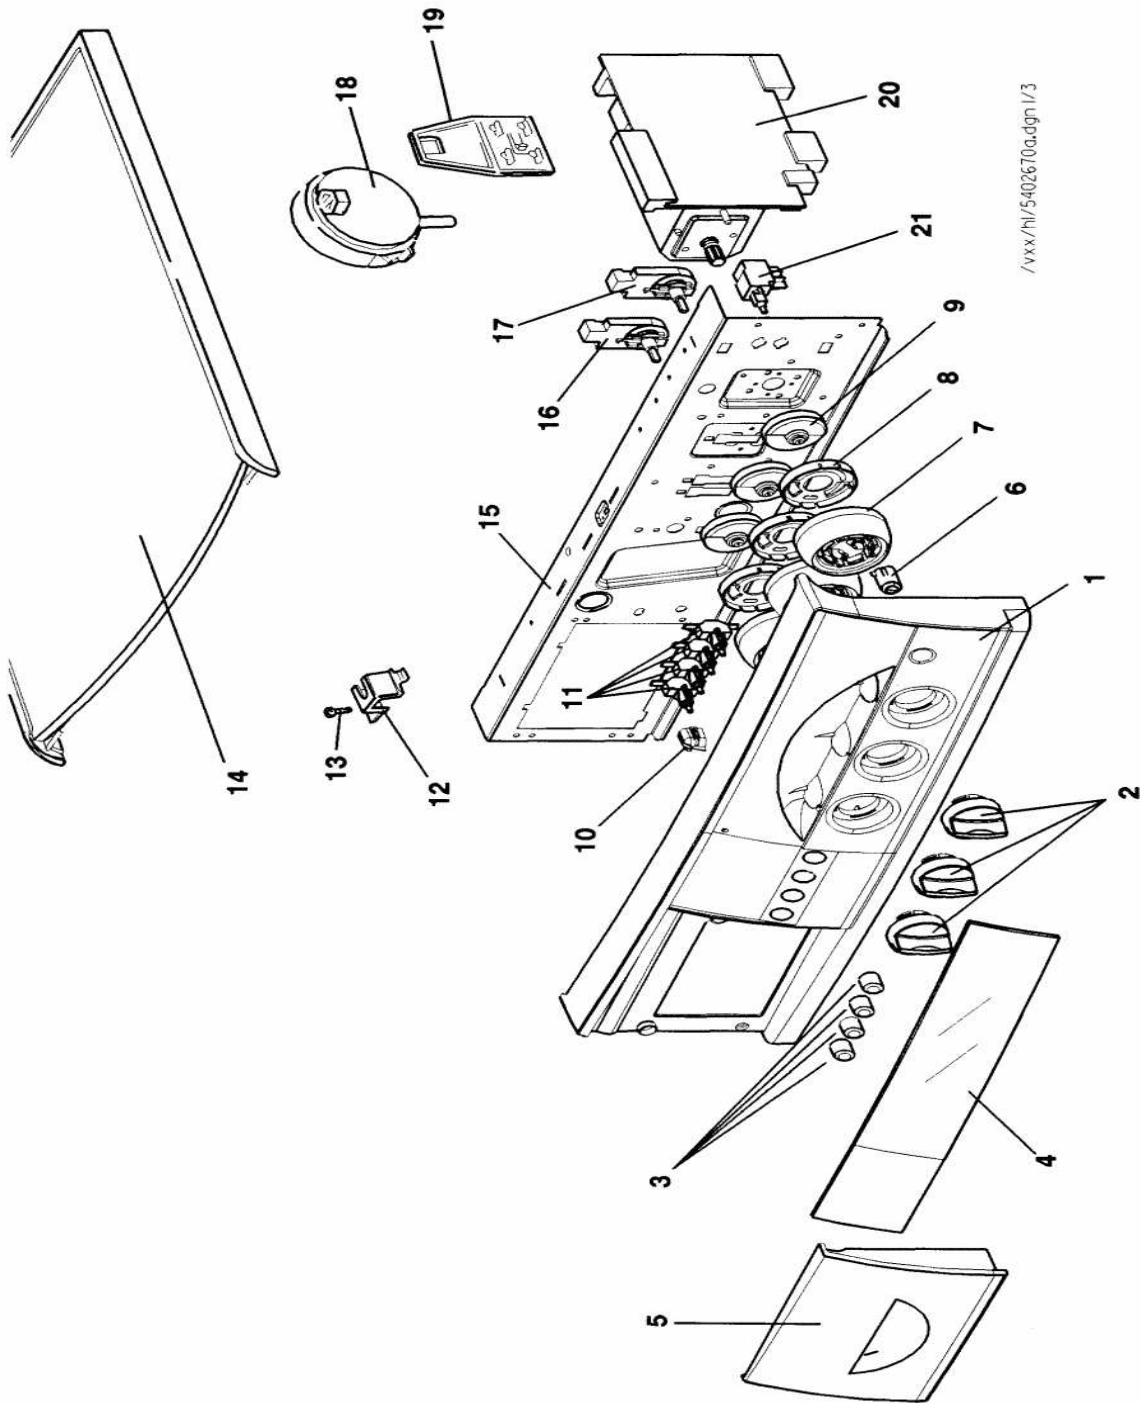

02670-20

CONSOLE & CONTROLS

/vxxx/hl/5402670a.dgn/1/3

pièce détachée	Rep.	Nouveautés	Description
C00095614	001		FOAM SEAL
C00200823	001		GE VOG CONSOLE 3KNOB
C00200960	001		DUST SHIELD
C00200563	002		CONTROL KNOB GE VOG
C00200528	003		F BUTTON GE VOGUE
C00200562	004		GE VOG CONS WINDOW
C00200659	005		DISP HANDLE GE
C00200529	006		ON/OFF BUTTON GE VOG
C00200564	007		GE ICON DISC TEM/SEL
C00200565	007		GE ICON DISC W/M SEL
C00200572	007		GE ICON DISC 800SPIN
C00200567	008		ALIGNMENT MOULD'G GE
C00200558	009		TIMER DRIVE MOULD GE
C00200559	009		DRIVE MOULDING GE VO
C00200530	010		NEON LENS GE VOGUE
C00199978	011		OPTION SWITCH
C00200676	011		INSULATOR GE VOG LG
C00095506	012		FIXAGE COUVERCLE SX
C00144148	013		VIS COUVERCLE
C00200527	014		T/TOP ASSY LONG GE
C00095965	015		SUPPORT POSTERIEUR TABLEAU DE BORD
C00200677	015		INSULATOR GE VOG SML
C00200433	016		SPEED POTENT.800RPM
C00199994	017		POTENTIOMETER
C00198325	018	ADC66	SWITCH PRESSURE 3LEV
C00200603	018		PRESS/SWITCH
C00199996	019		PRESSURE SWITCH BRKT
C00200601	020		GE VOGUE CONTROL LS
C00199998	021		SWITCH ON OFF