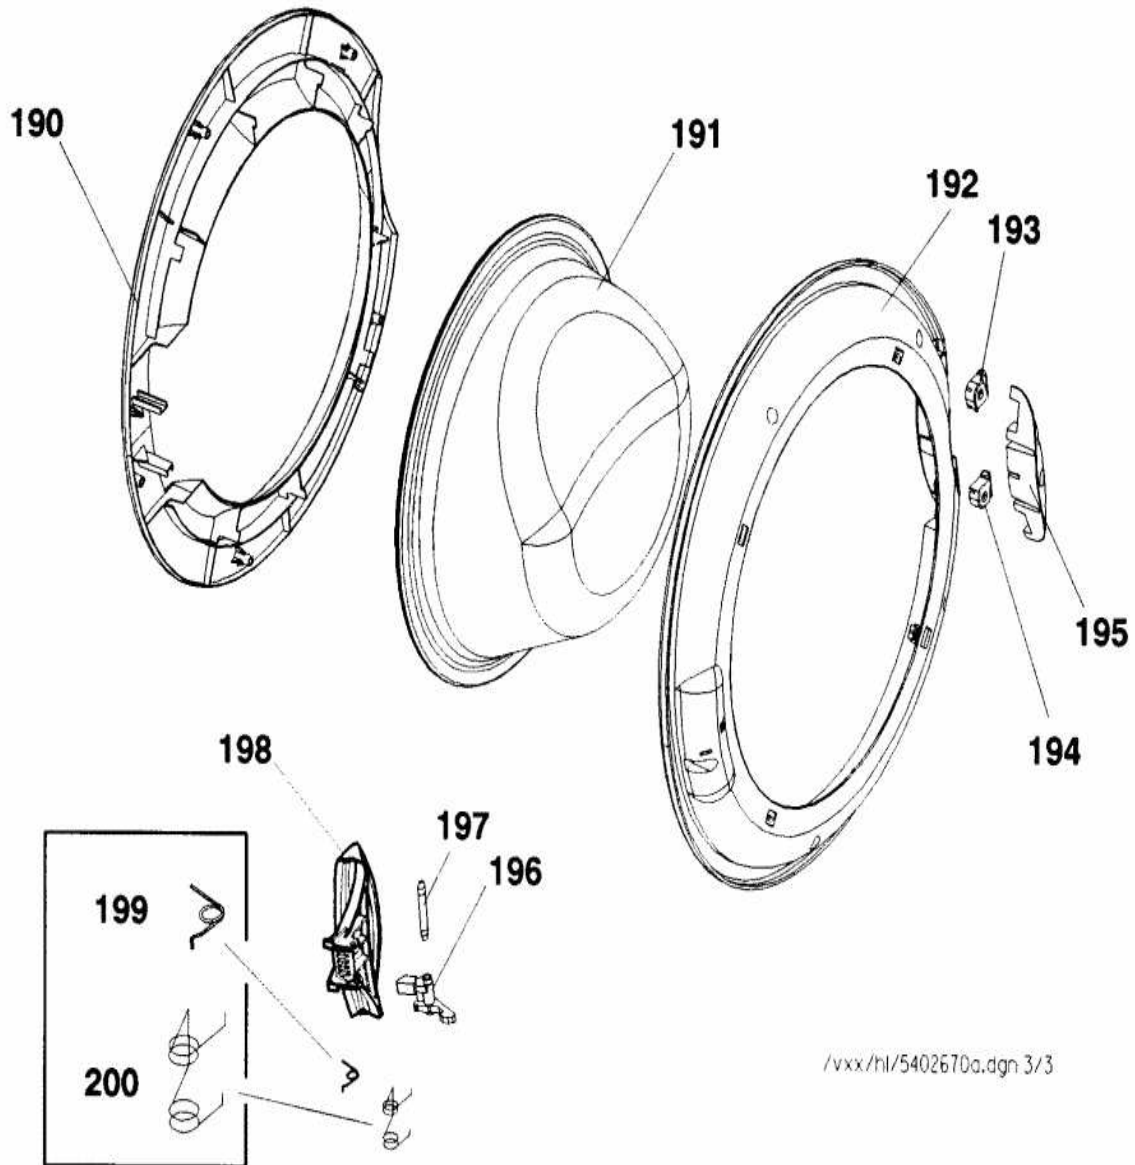

02670-30

DOOR ASSEMBLY

/vxx/hl/5402670a.dgn 3/3

pièce détachée	Rep.	Nouveautés	Description
C00200535	190		DR TRIM OUT GE VOGUE
C00200444	191		BOWL DOOR
C00200536	192		DR TRIM INN GE VOGUE
C09900400	192		VIS
C00200557	193		HINGE BRG TOP GE VOG
C00200556	194		HINGE BRG BOT GE VOG
C00200532	195		HINGE COVER GE VOGUE
C09900400	195		VIS
C00200383	196		LATCH DOOR
C00200384	197		LATCH PIVOT PIN
C00200538	198		DOOR HANDLE GE VOGUE
C00200555	199		HDLE SPRING GE VOGUE
C00200554	200		LATCH SPRING