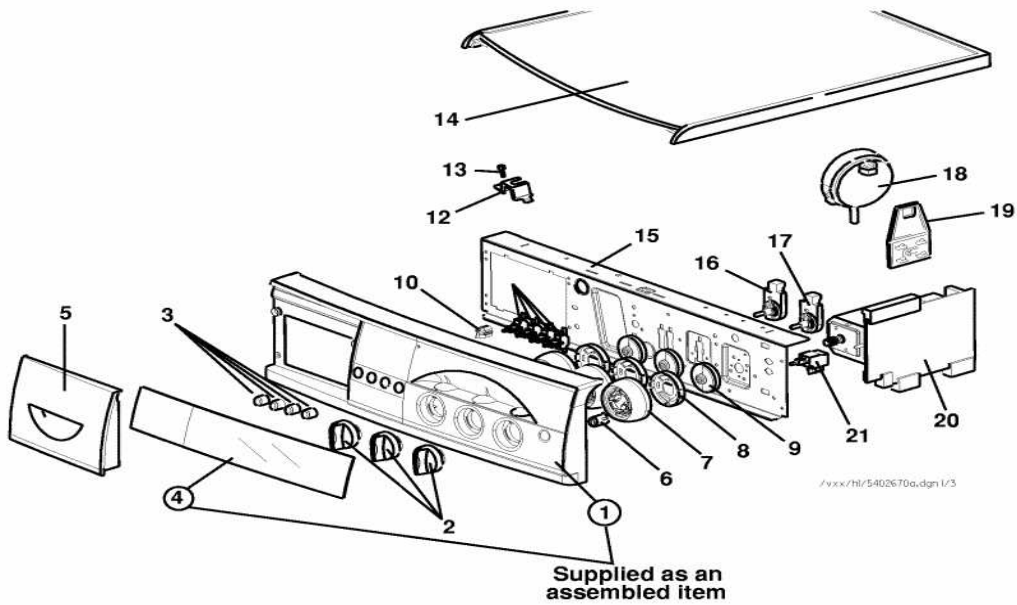

02672-02

UNAVAILABILITY OF CONSOLE WINDOW

pièce détachée	Rep.	Nouveautés	Description
C00200822	001		GE VOG CONSOLE 2KNOB
C00200823	001		GE VOG CONSOLE 3KNOB