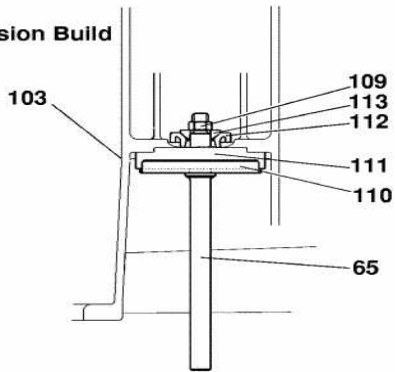

### FRONT PANEL ASSEMBLY

pièce détachée	Rep.	Nouveautés	Description
C00201438	220		KICKSTRIP
C00169282	221		RETAINER DOOR SEAL
C00197553	222		CLIP OUTER
C00200392	223		RET CLIP INNER WHITE
C00119413	224		CHARNIERE WM64P
C00149755	225		SCREW TAPTITE
C00200395	226		HINGE TAPPING PLATE
C00200396	227	SN0208	COVER LATCH 122MM
C00095631	228		VIS NO8 X 1/2
C00200398	229		RET CLIP FIXING WHT
C00200958	230		SEAL DOOR
C00197673	231		RETAINER BAND TYPE
C00250628	232		SPEC.SCREWFOR1600152
C00199946	233		INTERLOCK DOOR
C00201012	234		FR/PANEL KIT WHITE
C00200411	235		FRONT SUPPORT BRACE
C00112631	236		VIS COUVERCLE
C00144148	236		VIS COUVERCLE
C00149595	236		NUT CAPTIVE
C00220711	999		SERVICE MANUAL

02671-02

TOP SUSPENSION/OUTER DRUM

Fig. 1  
Suspension Build

pièce détachée	Rep.	Nouveautés	Description
C00149724	061	ADC43	LOCKWASHER
C00250670	061	ADC43	WASHER
C00200779	062	ADC43	BOTTOM WEIGHT KIT
C00149752	064	ADC43	BOLT M10X120MM
C00250669	064	ADC43	BOLT M10X160MM
C00200687	065	ADC43	SUSPENSION ROD
C00200729	094	ADC43	WEDGE BOLT ANCHOR
C00201052	103	ADC43	DRUM OUTER KIT
C00095652	109	ADC43	NUT NYLOC
C00197935	110	ADC43	CLAMP PLATE TOP
C00169156	111	ADC43	ISOLATOR VIB LOWER
C00169416	112	ADC43	SOCKET SUSPENSION
C00161031	113	ADC43	PIVOT SUSPENSION