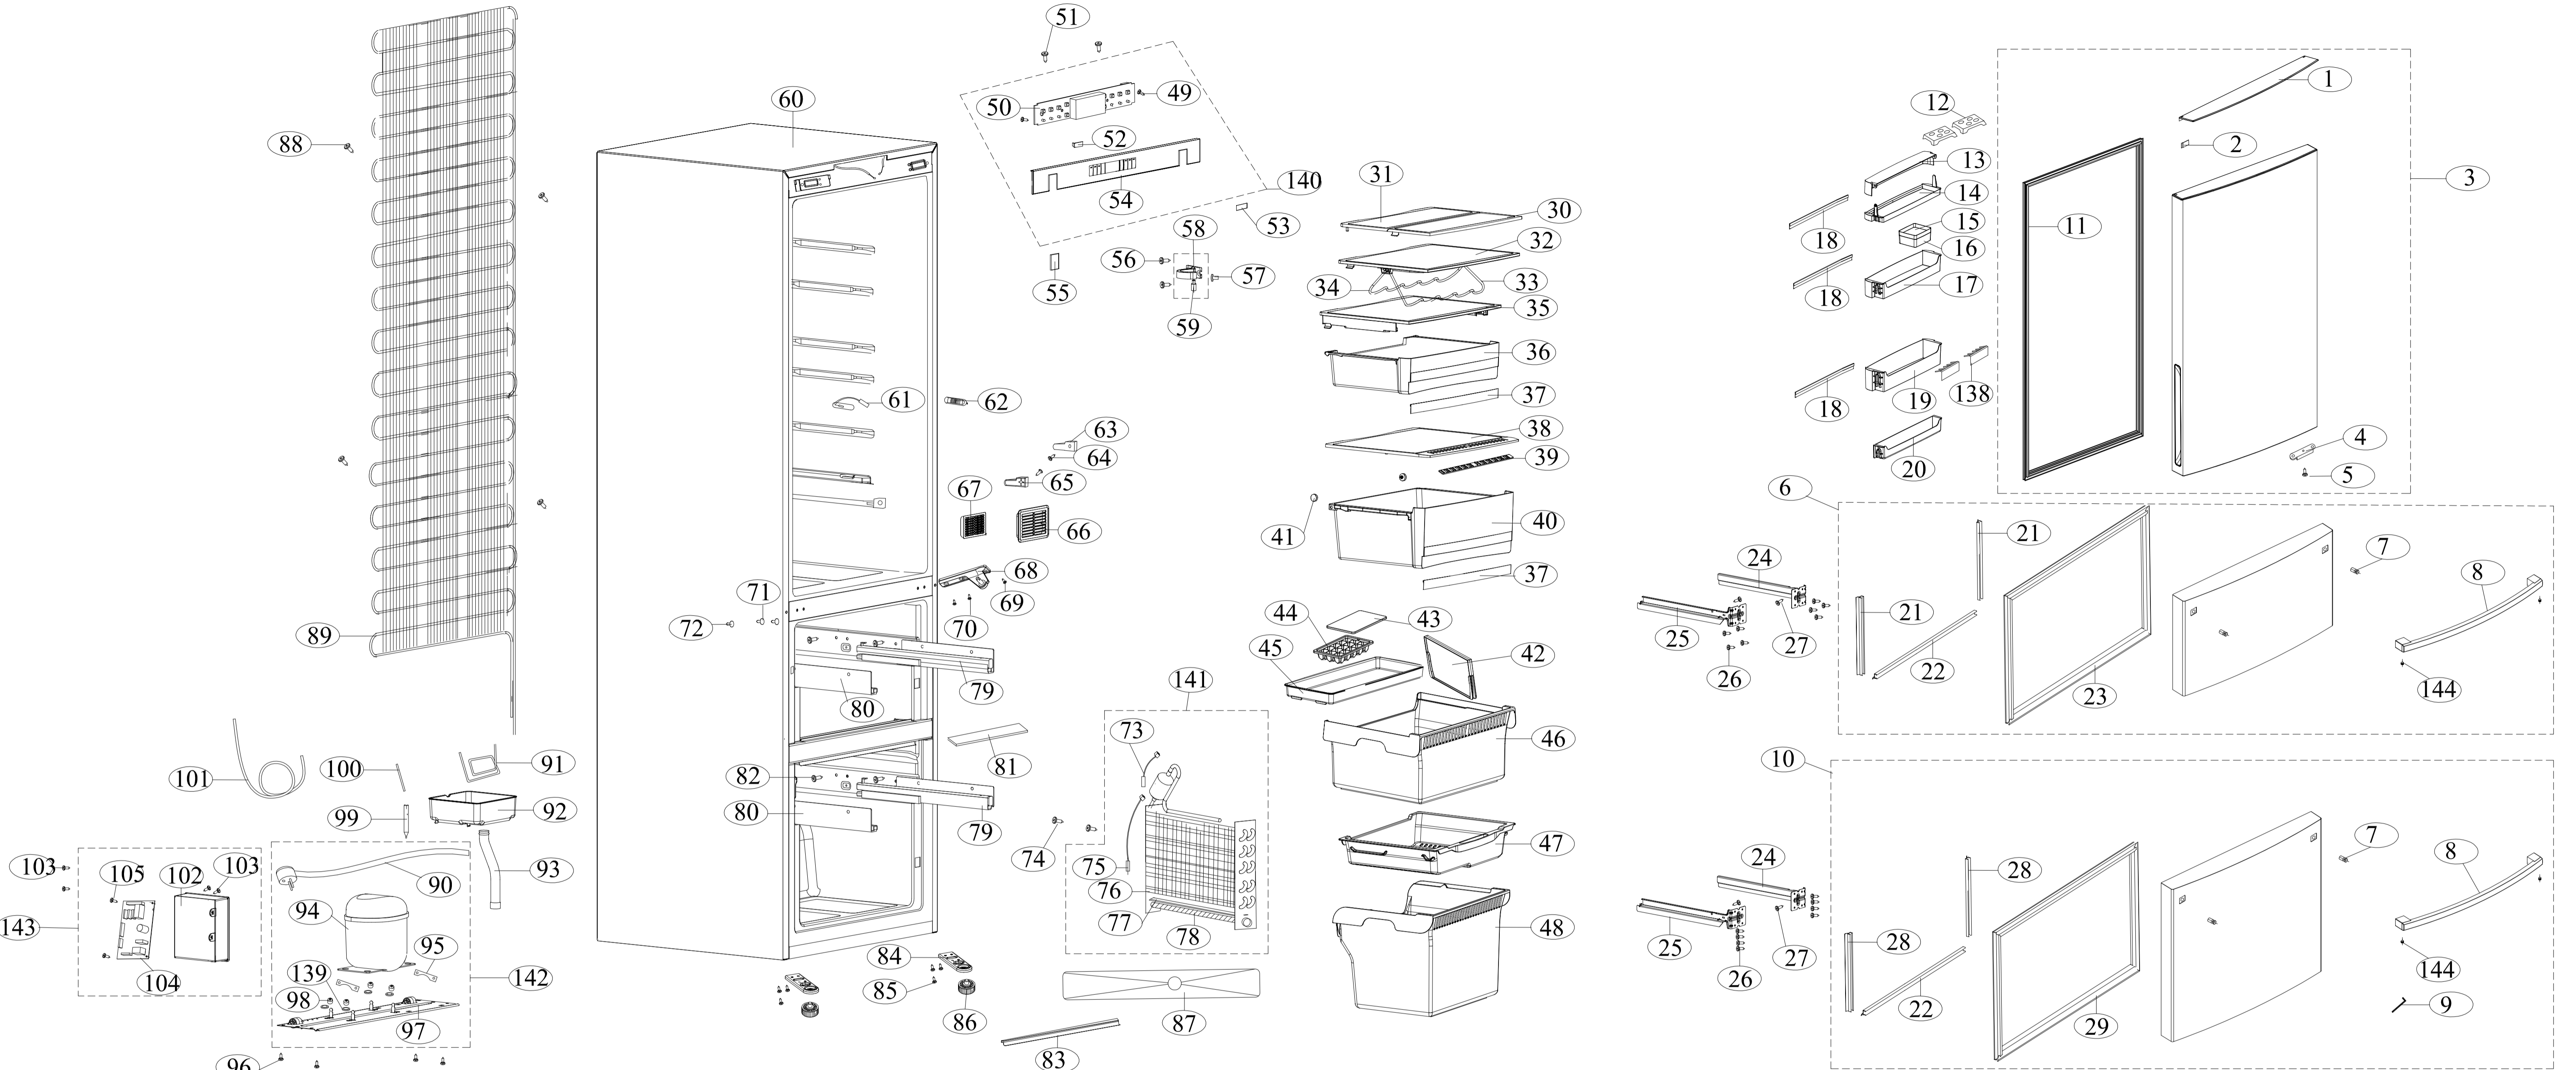

# Model: AFL631C\*

\* COLOUR  
 S, silver;  
 B, obsidian;  
 C, cream;  
 R, red;  
 O, orange;  
 X, stainless steel