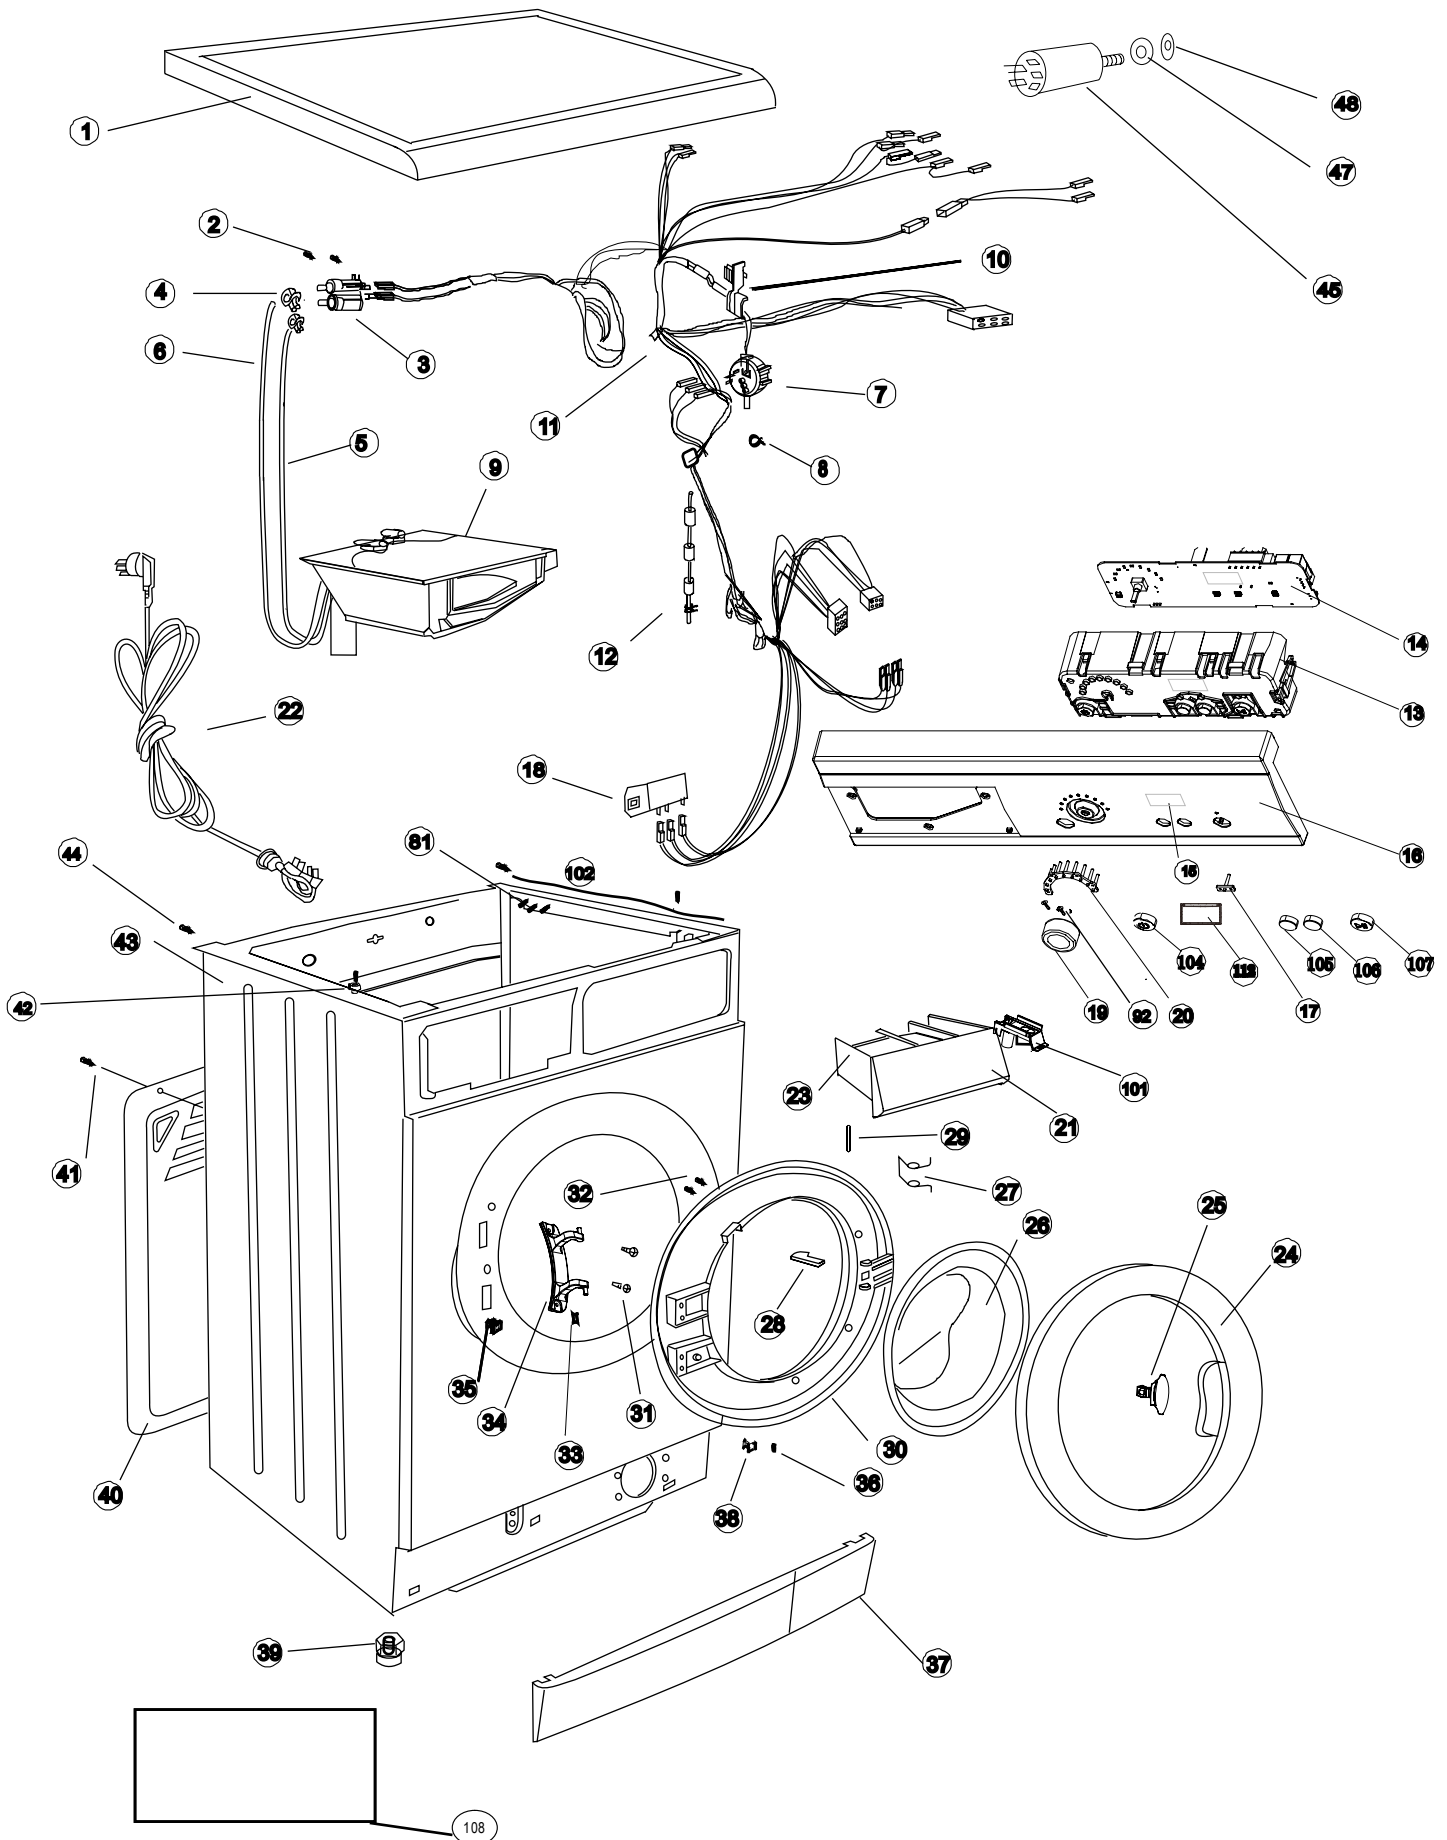

Exploded view

Drum Washing Machine

ModSel:HW50-1010D
HW50-1010D-F