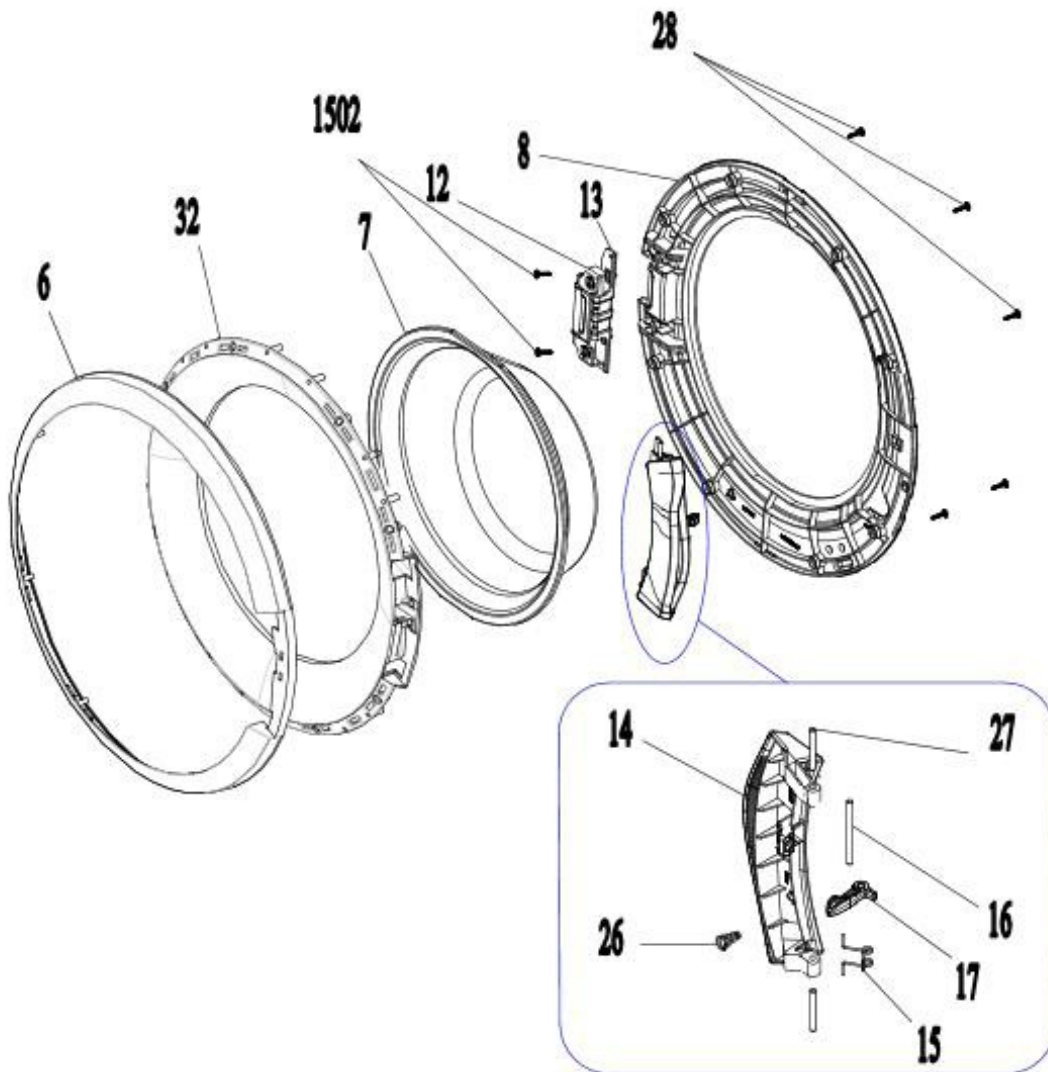

CONTROL PANEL PARTS

FRONT PANEL PAR

DETERGENT DRAWER GROUP

PRES SURE SWITCH HOSE GROUP

213-212-211-234-244----- PRESSURE SWITCH HOSE GROUP

BODY GROUP PARTS

DOOR GROUP

PACKAGING GROUP

ACCESSORIES

995

996

997

998