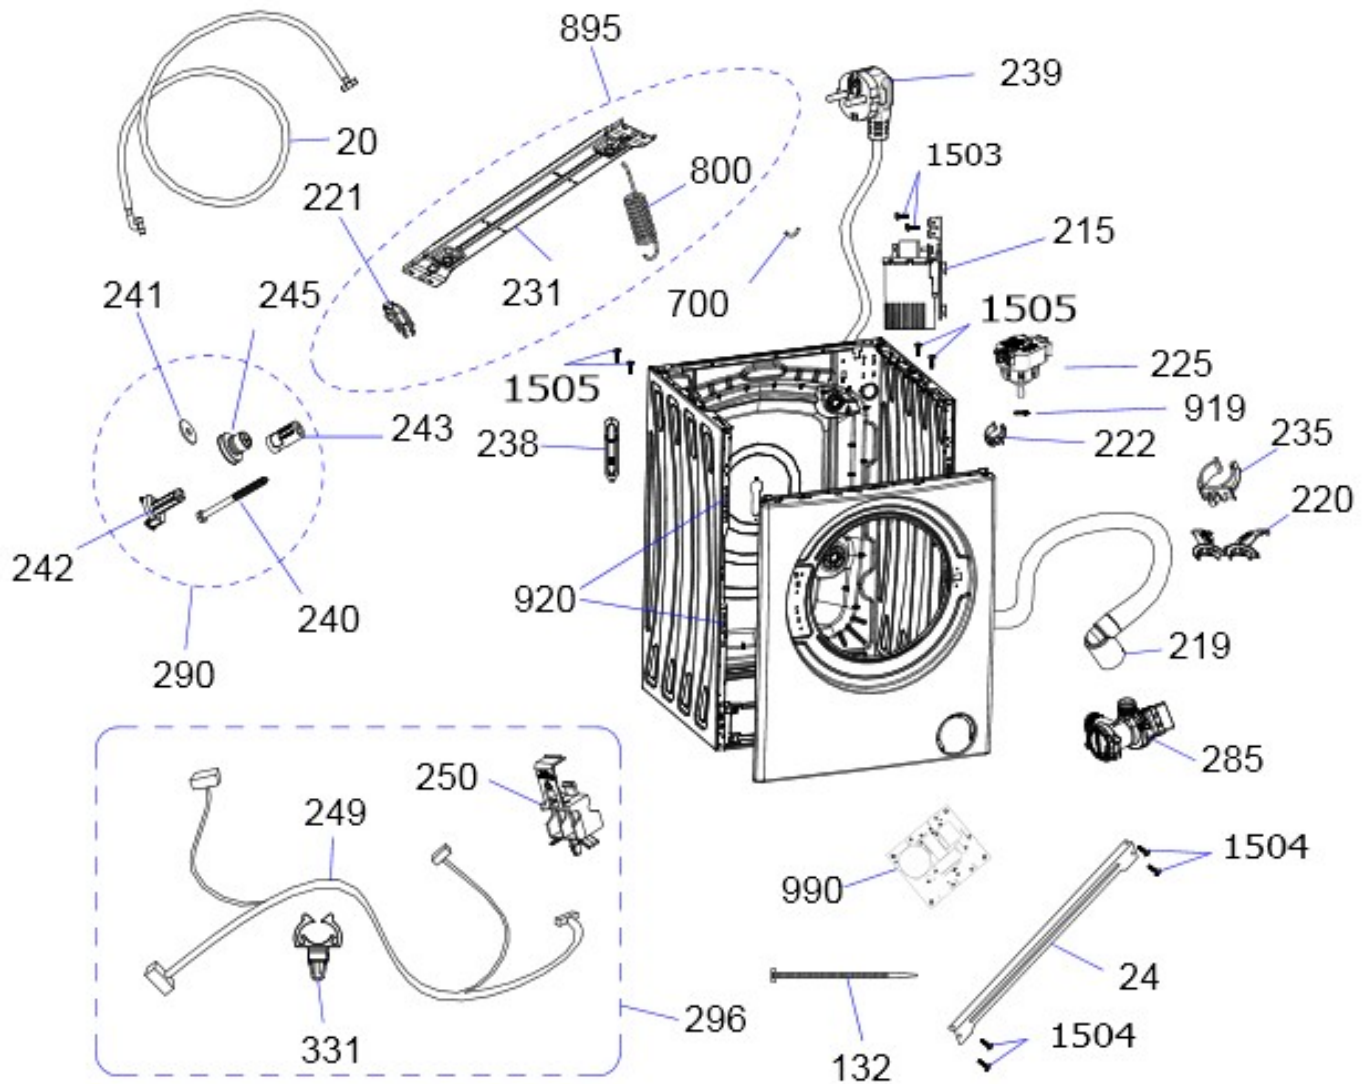

CONTROL PANEL PARTS

FRONT PANEL PAR

DETERGENT DRAWER GROUP

PRES SURE SWITCH HOSE GROUP

213-212-211-234-244----- PRESSURE SWITCH HOSE GROUP

BODY GROUP PARTS

DOOR GROUP

PACKAGING GROUP

ACCESSORIES

995

996

997

998