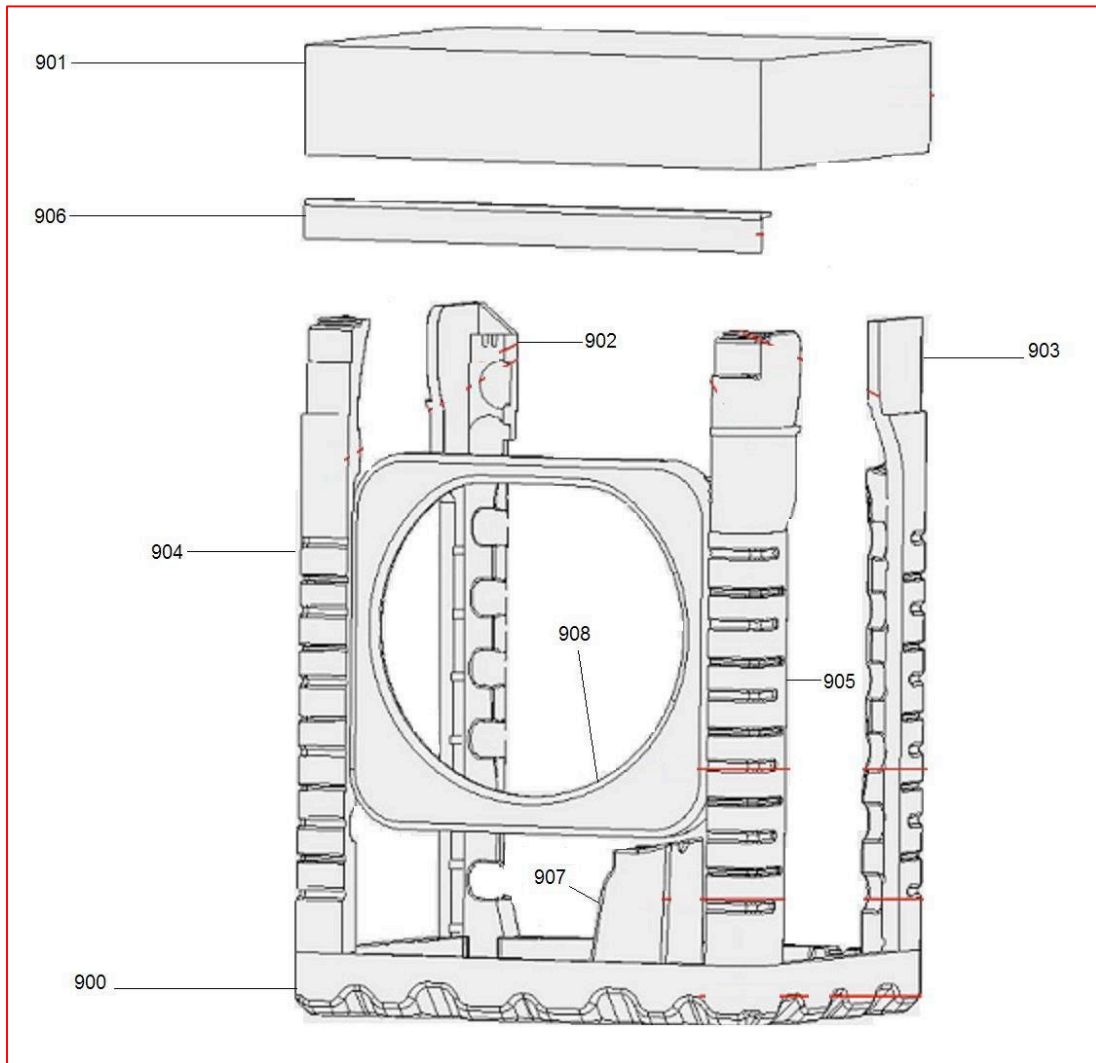

CONTROL PANEL PARTS

FRONT PANEL PAR

DETERGENT DRAWER GROUP

PRES SURE SWITCH HOSE GROUP

213-212-211-234-244----- PRESSURE SWITCH HOSE GROUP

BODY GROUP PARTS

DOOR GROUP

PACKAGING GROUP

ACCESSORIES

995

996

997

998