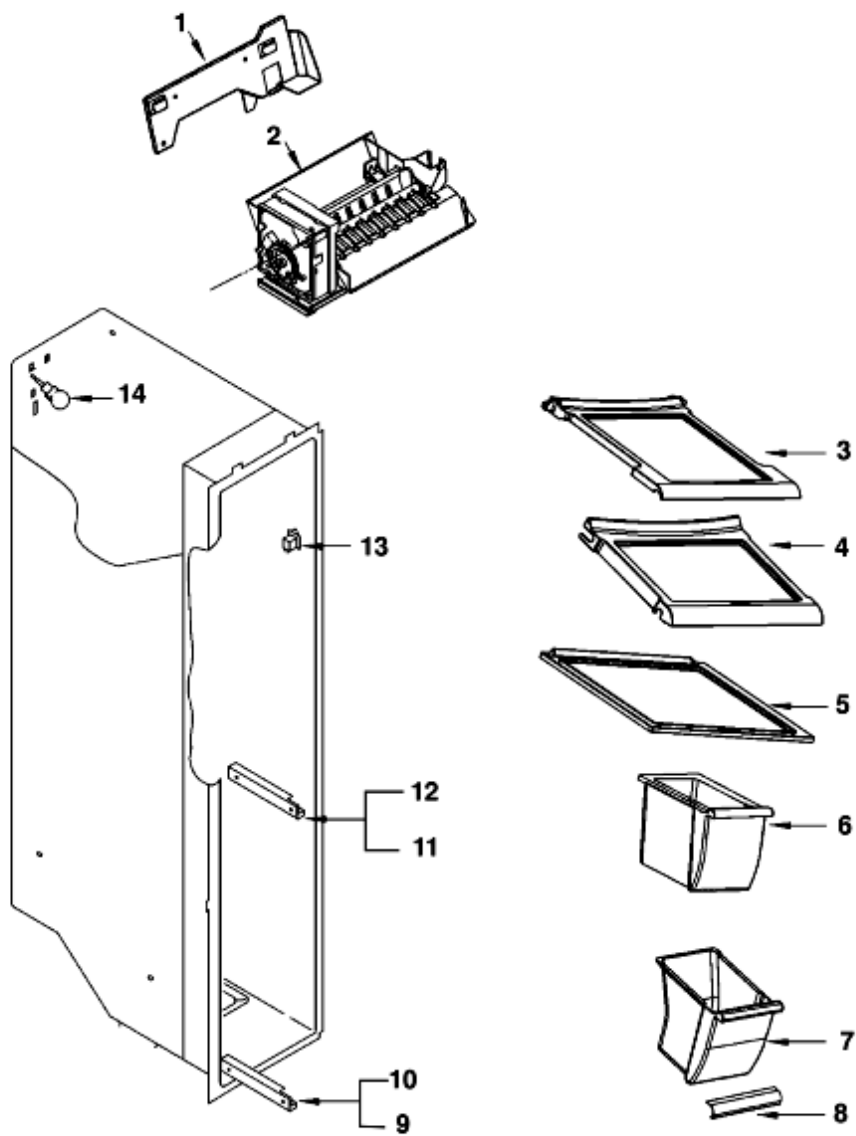

W5171130

rysunki

MSZ801DF - 802DF - 803DF

2007 Matr.

W5171130

0000 001 70870

W5171130

Lista części

Ref.	kod	Od S/N	Do S/N	Zamiennik	opis	Notatka	kod
001	C00256707				plyta wspornik icemaker		
002	C00256706				icemaker		
003	C00256673				półka szklana - chłodziarka		
004	C00256674				middle glass shelf frz		
005	C00256677				lower glass shelf frz		
006	C00256644				pojemnik górny freezer		
007	C00256638				pojemnik dolny freezer		
009	C00256681				przewodnica lewy wspornik		
010	C00256679				przewodnica prawy wspornik		
011	C00256694				przewodnica lewy pojemnik górny		
012	C00256686				przewodnica prawy pojemnik górny		
013	C00256957				wyłącznik światła drzwi zamraż.		
014	C00195350			1 x C00269658	żarówka freezer 40w xb800aenf