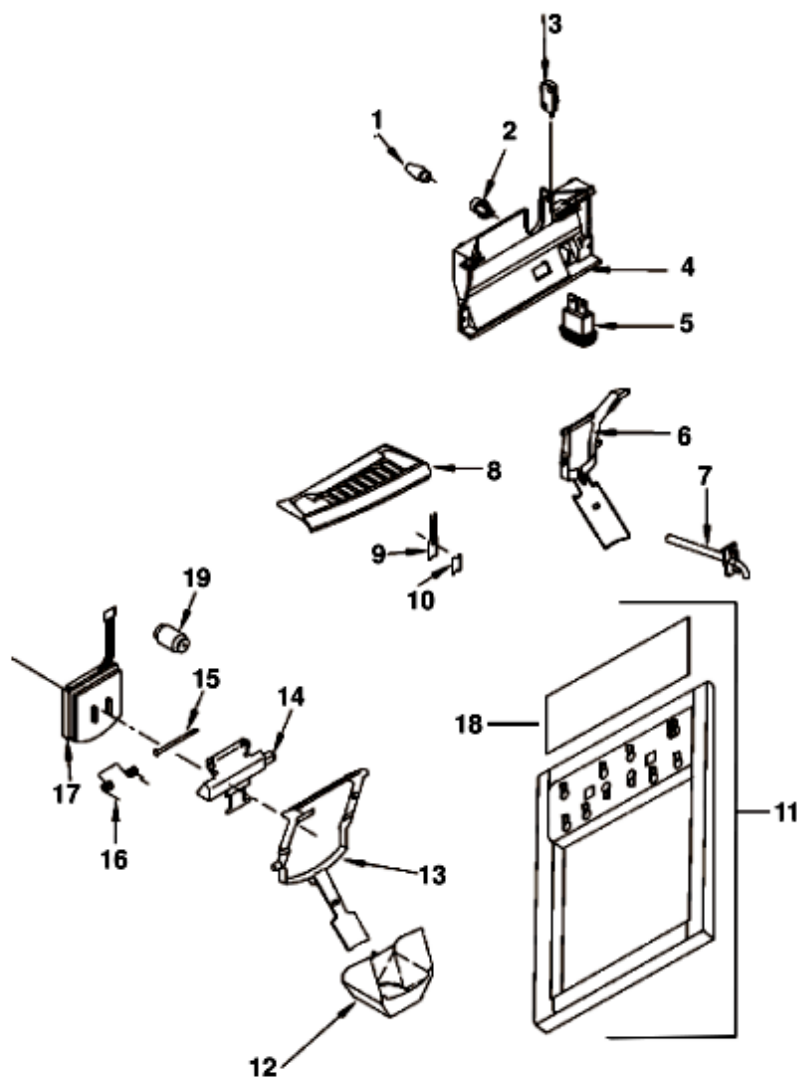

W5171050

rysunki

XBZ800AE NF
MSZ801DF - 802DF - 803DF

2006 Matr.
2007 Matr.

W5171050

0000 001 70724

W5171050

Lista części

Ref.	kod	Od S/N	Do S/N	Zamiennik	opis	Notatka	kod
001	C00195408				żarówka 10w fridge xb800aenf		
002	C00195409				oprawka żarówki xb800aenf		
003	C00195414				wyłącznik ice-maker + dispenser		
004	C00195423				bracket distributor lever		
005	C00195413				wyłącznik dispenser xb800aenf		
006	C00195163				water distributor lever (xb800aenf)		
007	C00195418				joint ater distributor lever		
008	C00257270				miseczka		
009	C00195417				przewadnica xb800aenf		
010	C00195416				spring (xb800aenf)		
011	C00257349				kit escutcheon		
012	C00195165				ciągn. ice cube		
013	C00195161				ice cube distributor lever		
014	C00195166				dźwignia odblokowania		
015	C00195415				spring dispenser (xb800aenf)		
016	C00195164				drzwiczki dispenser (xb800aenf)		
017	C00195172				sworzeń drzwiczekpivot pin		
018	C00263783				karta wyświetl. (msz8..)		
019	C00195171				mikroelement opóźniający.