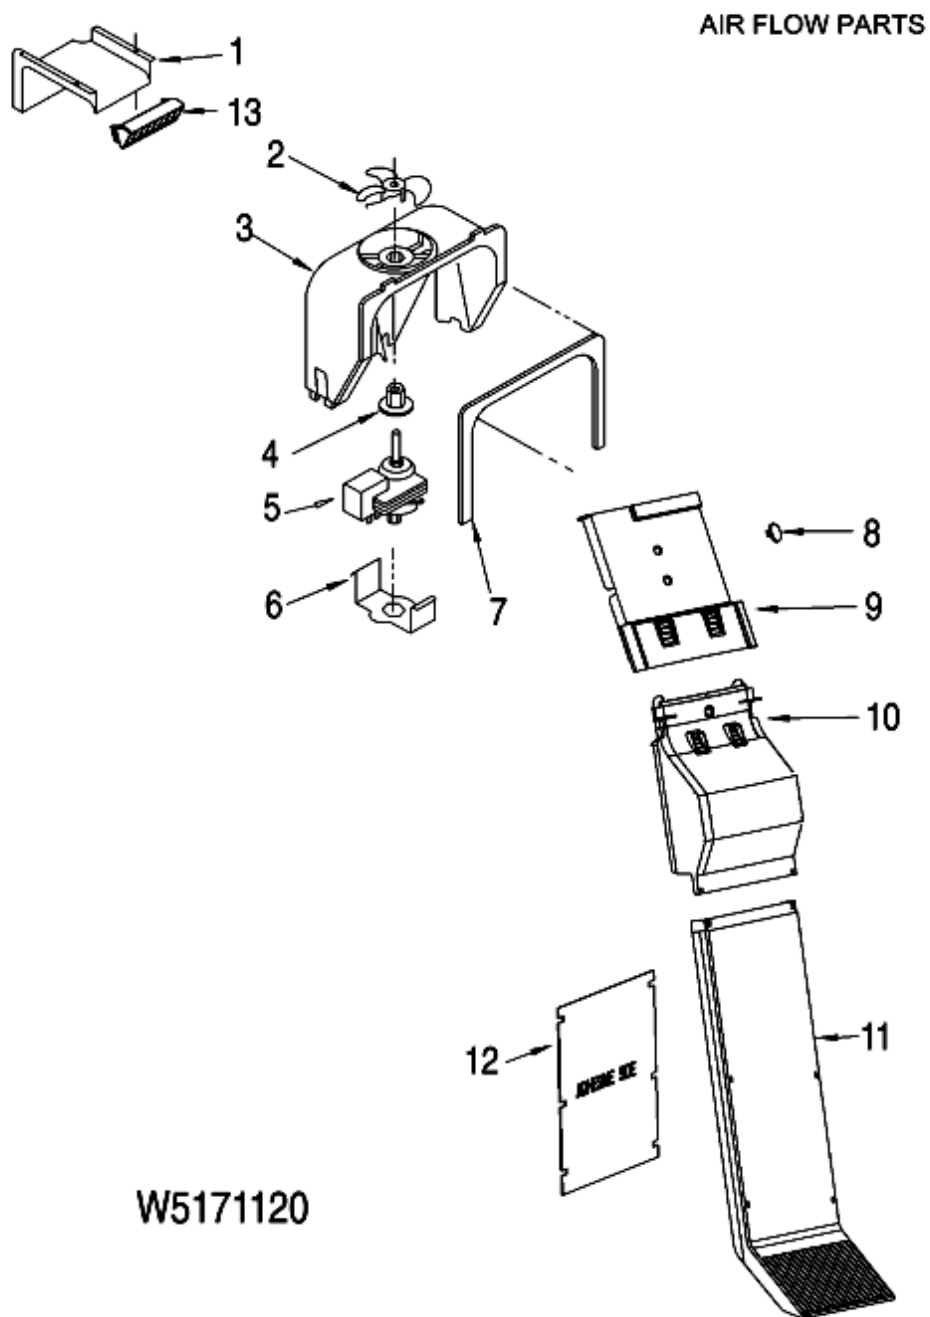

W5171120

rysunki

W5171120

0000 001 70998

W5171120

Lista części

Ref.	kod	Od S/N	Do S/N	Zamiennik	opis	Notatka	kod
001	C00195222				shroud fan air (xb800aenf)		
002	C00195220				wentylator freezer blower motor		
003	C00256937				wspornik silnik. wentylatora		
004	C00195155				guma silniczka wentylow.re		
005	C00263784				motowentyl. freezer congelador		
006	C00195219				fixing plate fan motor (xb800aenf)		
007	C00195206				motor bracket seal (xb800aenf)		
008	C00257105				zatyeczka upper freezer bottom		
009	C00256979				upper freezer bottom		
010	C00256992				cover freezr fan motor bracket		
011	C00256994				evaporator cover		
012	C00256977				adhesive sealer panel