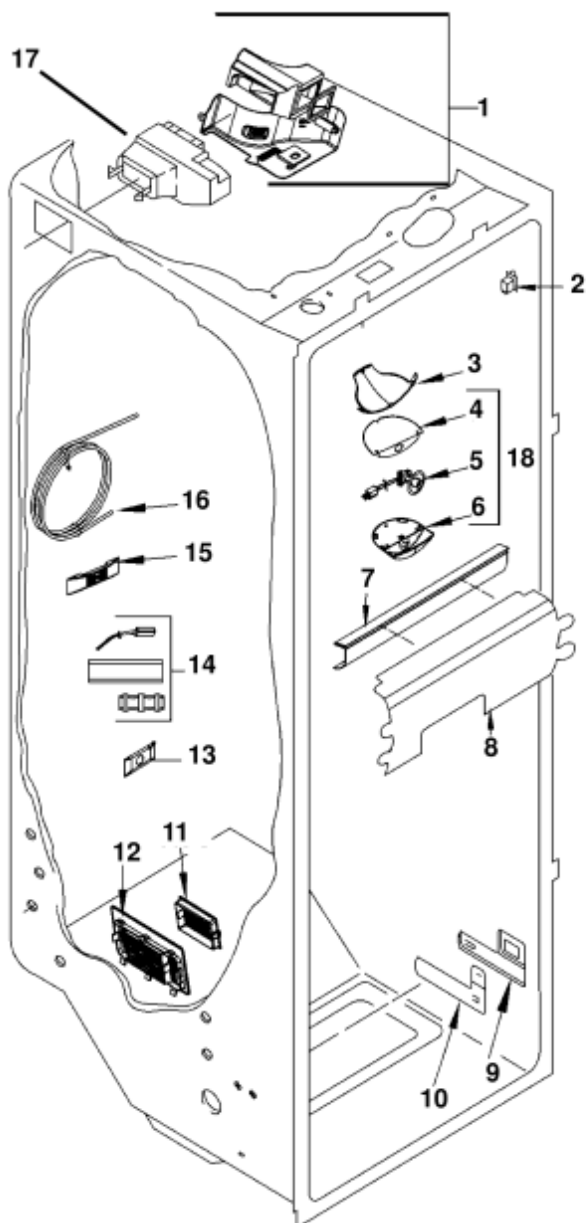

W5171150

rysunki

MSZ801DF - 802DF - 803DF

2007 Matr.

01001800
W5171150

W5171150

Lista części

Ref.	kod	Od S/N	Do S/N	Zamiennik	opis	Notatka	kod
001	C00256933				damper assy cover		
002	C00256956			1 x C00257942	wyłącznik światła drzwi zamraż.		
002	C00257942				wyłącznik światła drzwi zamraż.		
003	C00195437				osłona żarówki xb800aenf		
007	C00195442				profil osłona żarówki xb800aenf		
008	C00195444				light deflection folio xb800aenf		
009	C00195451				slider air xb800aenf		
010	C00195452				escape air slider xb800aenf		
011	C00195446				frame ice deflector xb800aenf		
012	C00195447				grill passage air xb800aenf		
013	C00263786				thermometer		
014	C00195449				sensor fridge xb800aenf		
015	C00195448				sensor fridge support xb800aenf		
016	C00256974				tank water		
017	C00260899				damper		
018	C00263780				oprawka żarówki