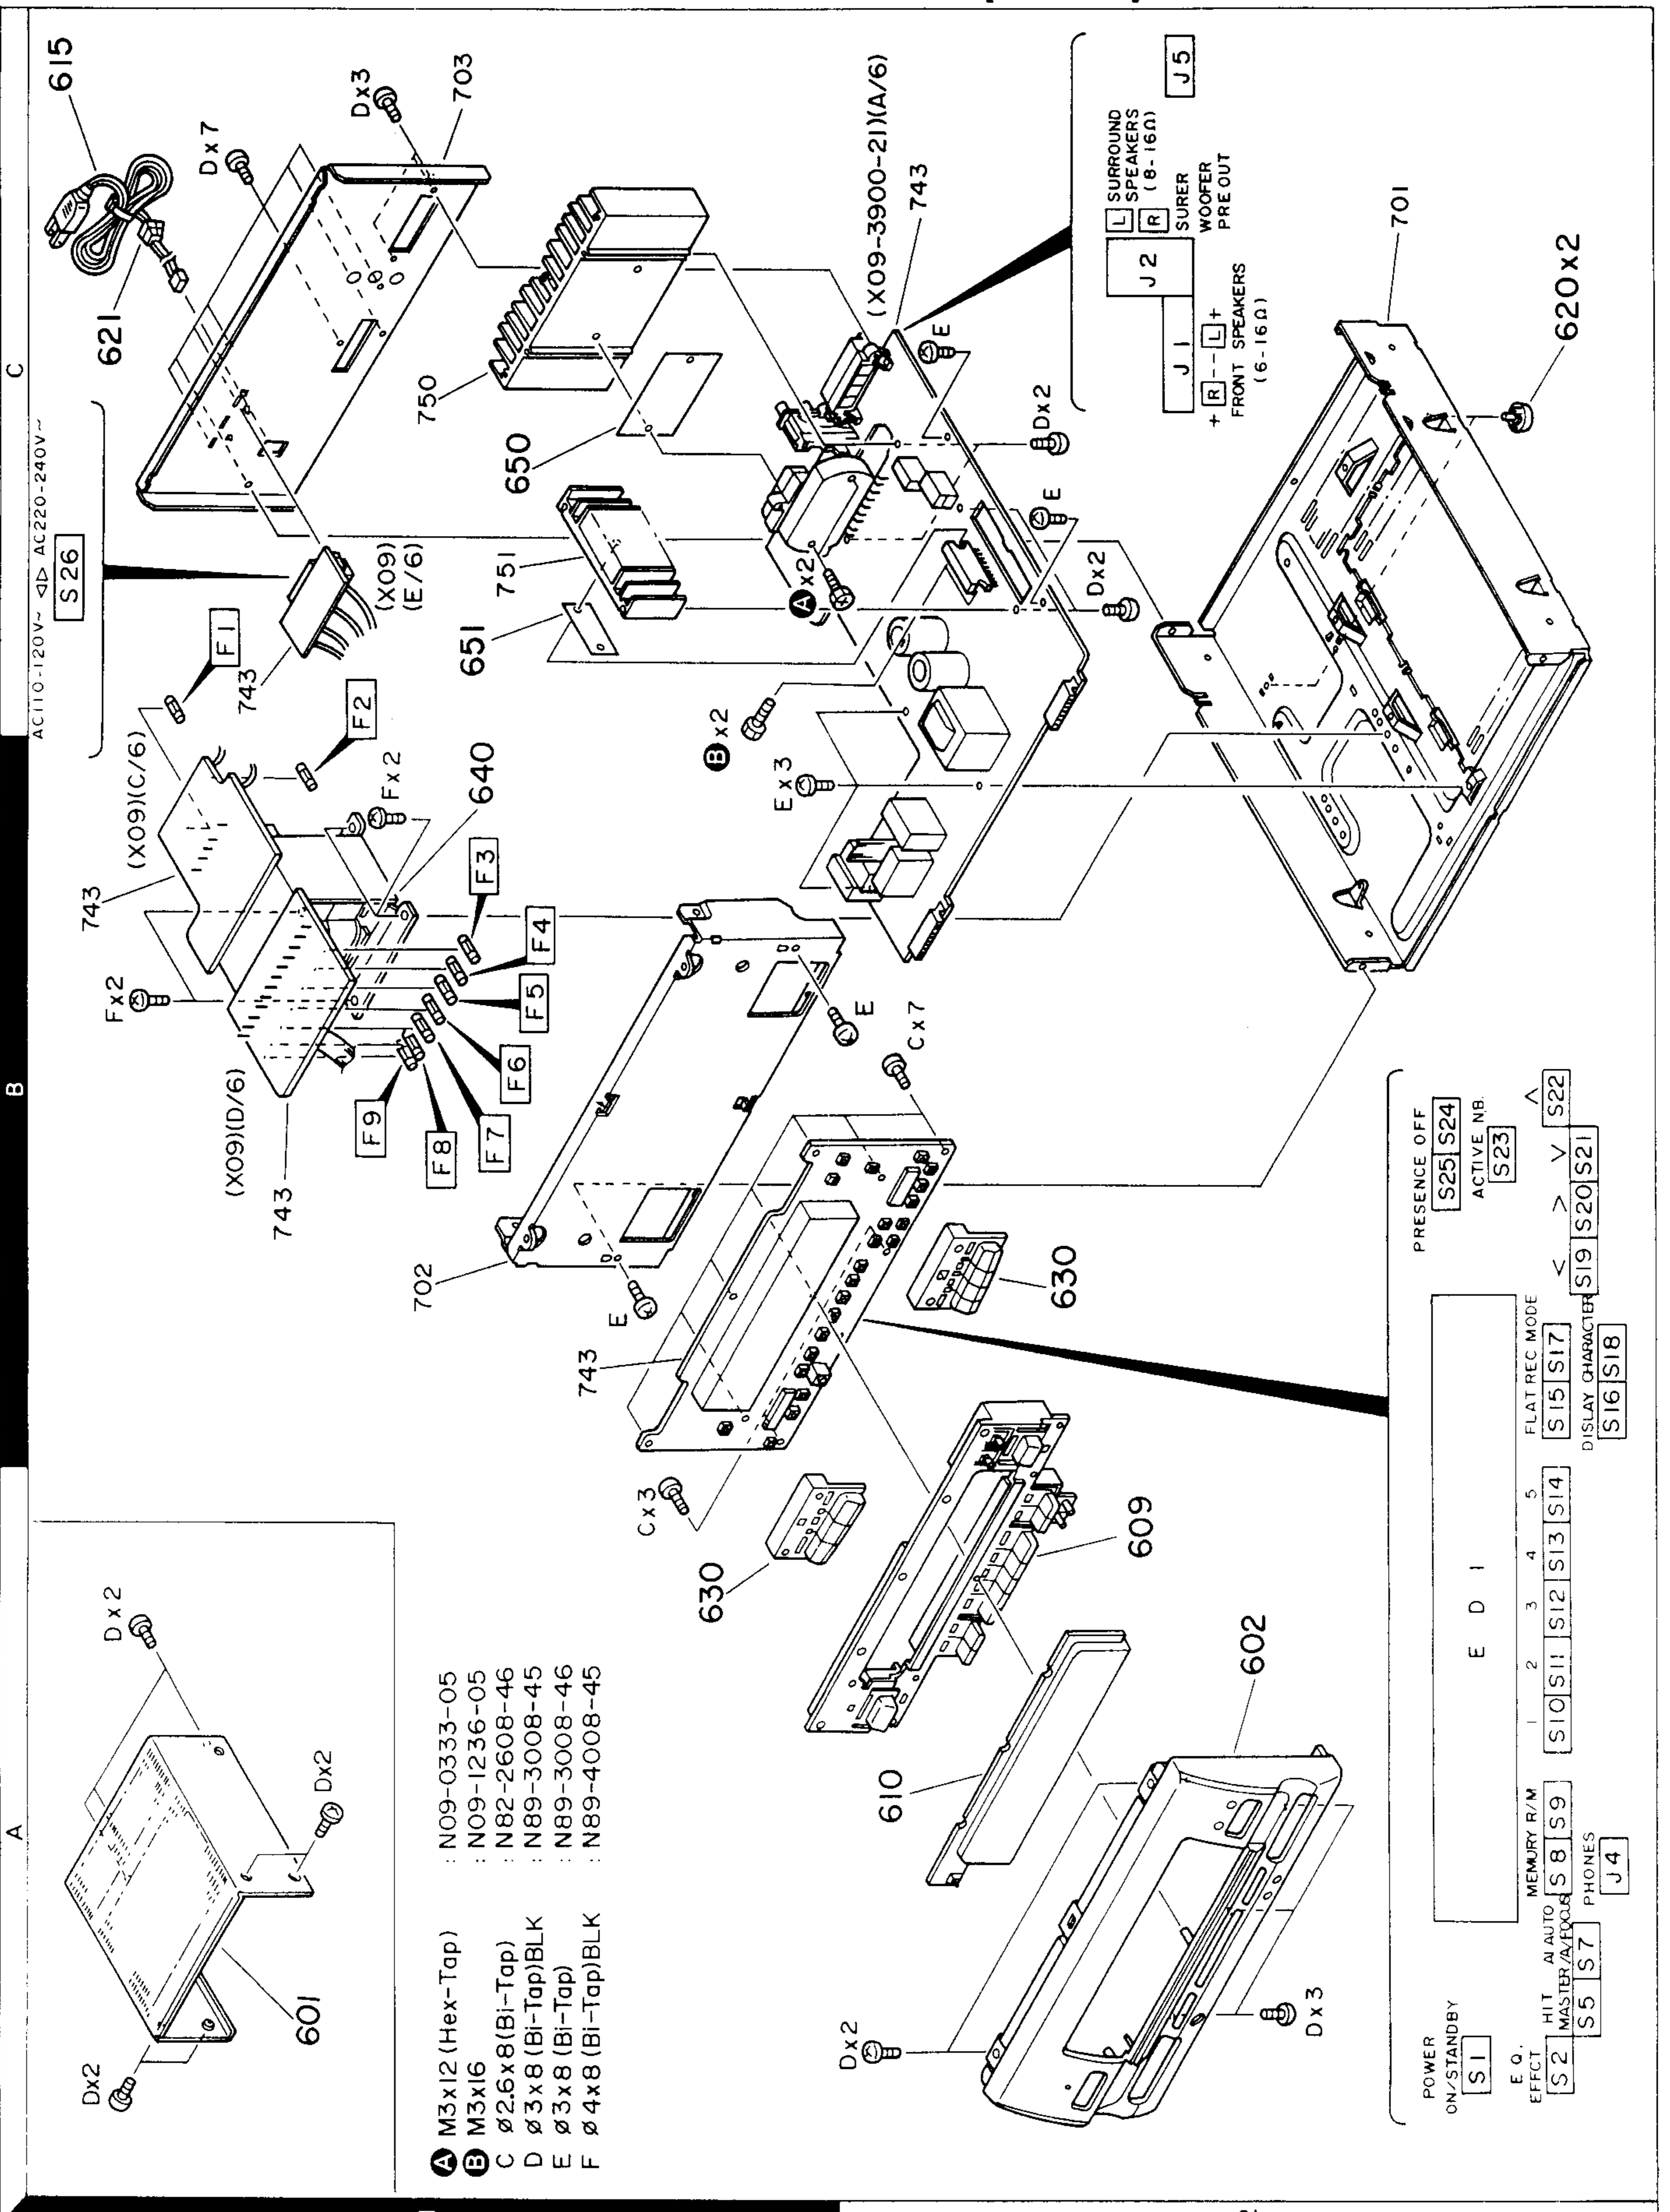

EXPLODED VIEW (UNIT)

- A** M3x12 (Hex-Tap) : N09-0333-05
- B** M3x16 : N09-1236-05
- C** Ø2.6x8 (Bi-Tap) : N82-2608-46
- D** Ø3x8 (Bi-Tap)BLK : N89-3008-45
- E** Ø3x8 (Bi-Tap) : N89-3008-46
- F** Ø4x8 (Bi-Tap)BLK : N89-4008-45

POWER ON/STANDBY [S1] E Q. EFFECT [S2] HILT MASTER/AUTO [S5 S7] AL AUTO [S8 S9] MEMORY R/M [S10 S11 S12 S13 S14] FLAT REC MODE [S15 S17] DISPLAY CHARACTER [S16 S18] PRESENCE OFF [S25 S24] ACTIVE NB. [S23] < > V [S22] [S19 S20 S21] [S16 S18]

Parts with the exploded numbers larger than 700 are not supplied.