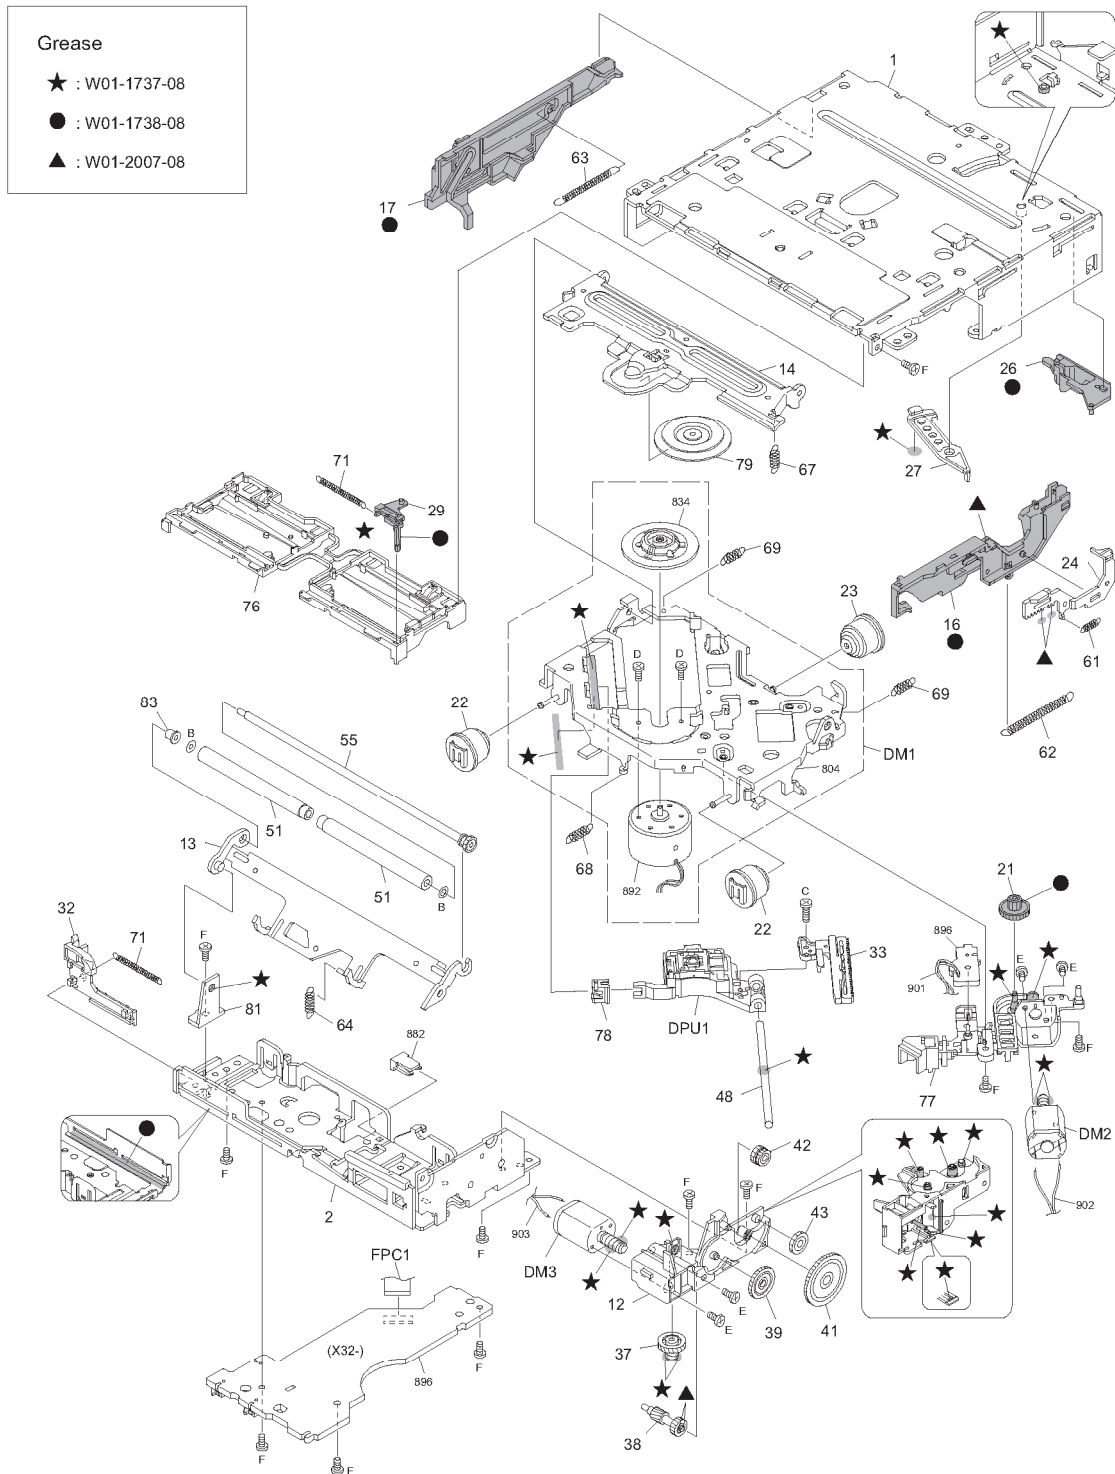

EXPLODED VIEW (UNIT)

Block No.200

Parts with the exploded numbers larger than 700 are not supplied.

created date:2011-10-27

(No.WA003<Rev.001>)3/16

No.WA003

EXPLODED VIEW (CD MECHANISM)

Block No.130

HCS-1100W

Parts with the exploded numbers larger than 700 are not supplied.