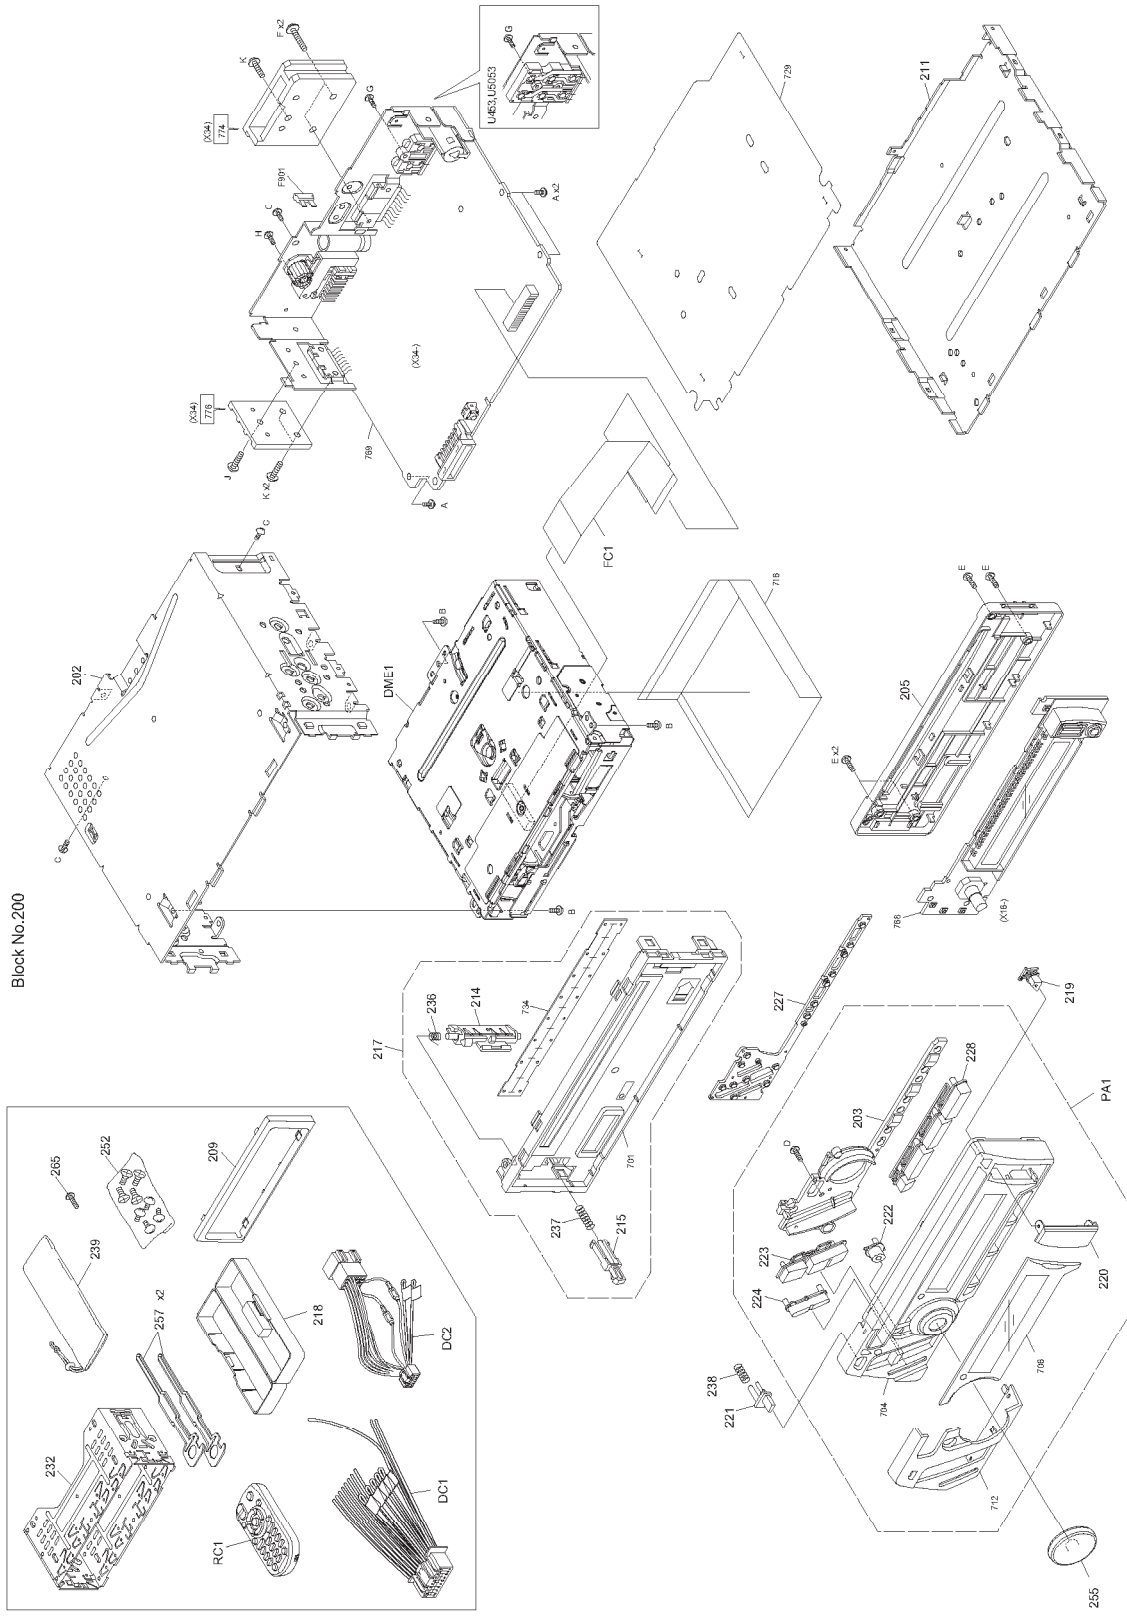

EXPLODED VIEW (UNIT)

Block No.200

Parts with the exploded numbers larger than 700 are not supplied.

created date:2011-10-27

(No.WA003<Rev.001>)3/16

No.WA003

EXPLODED VIEW (CD MECHANISM)

Block No.130

HCS-1100W

Parts with the exploded numbers larger than 700 are not supplied.