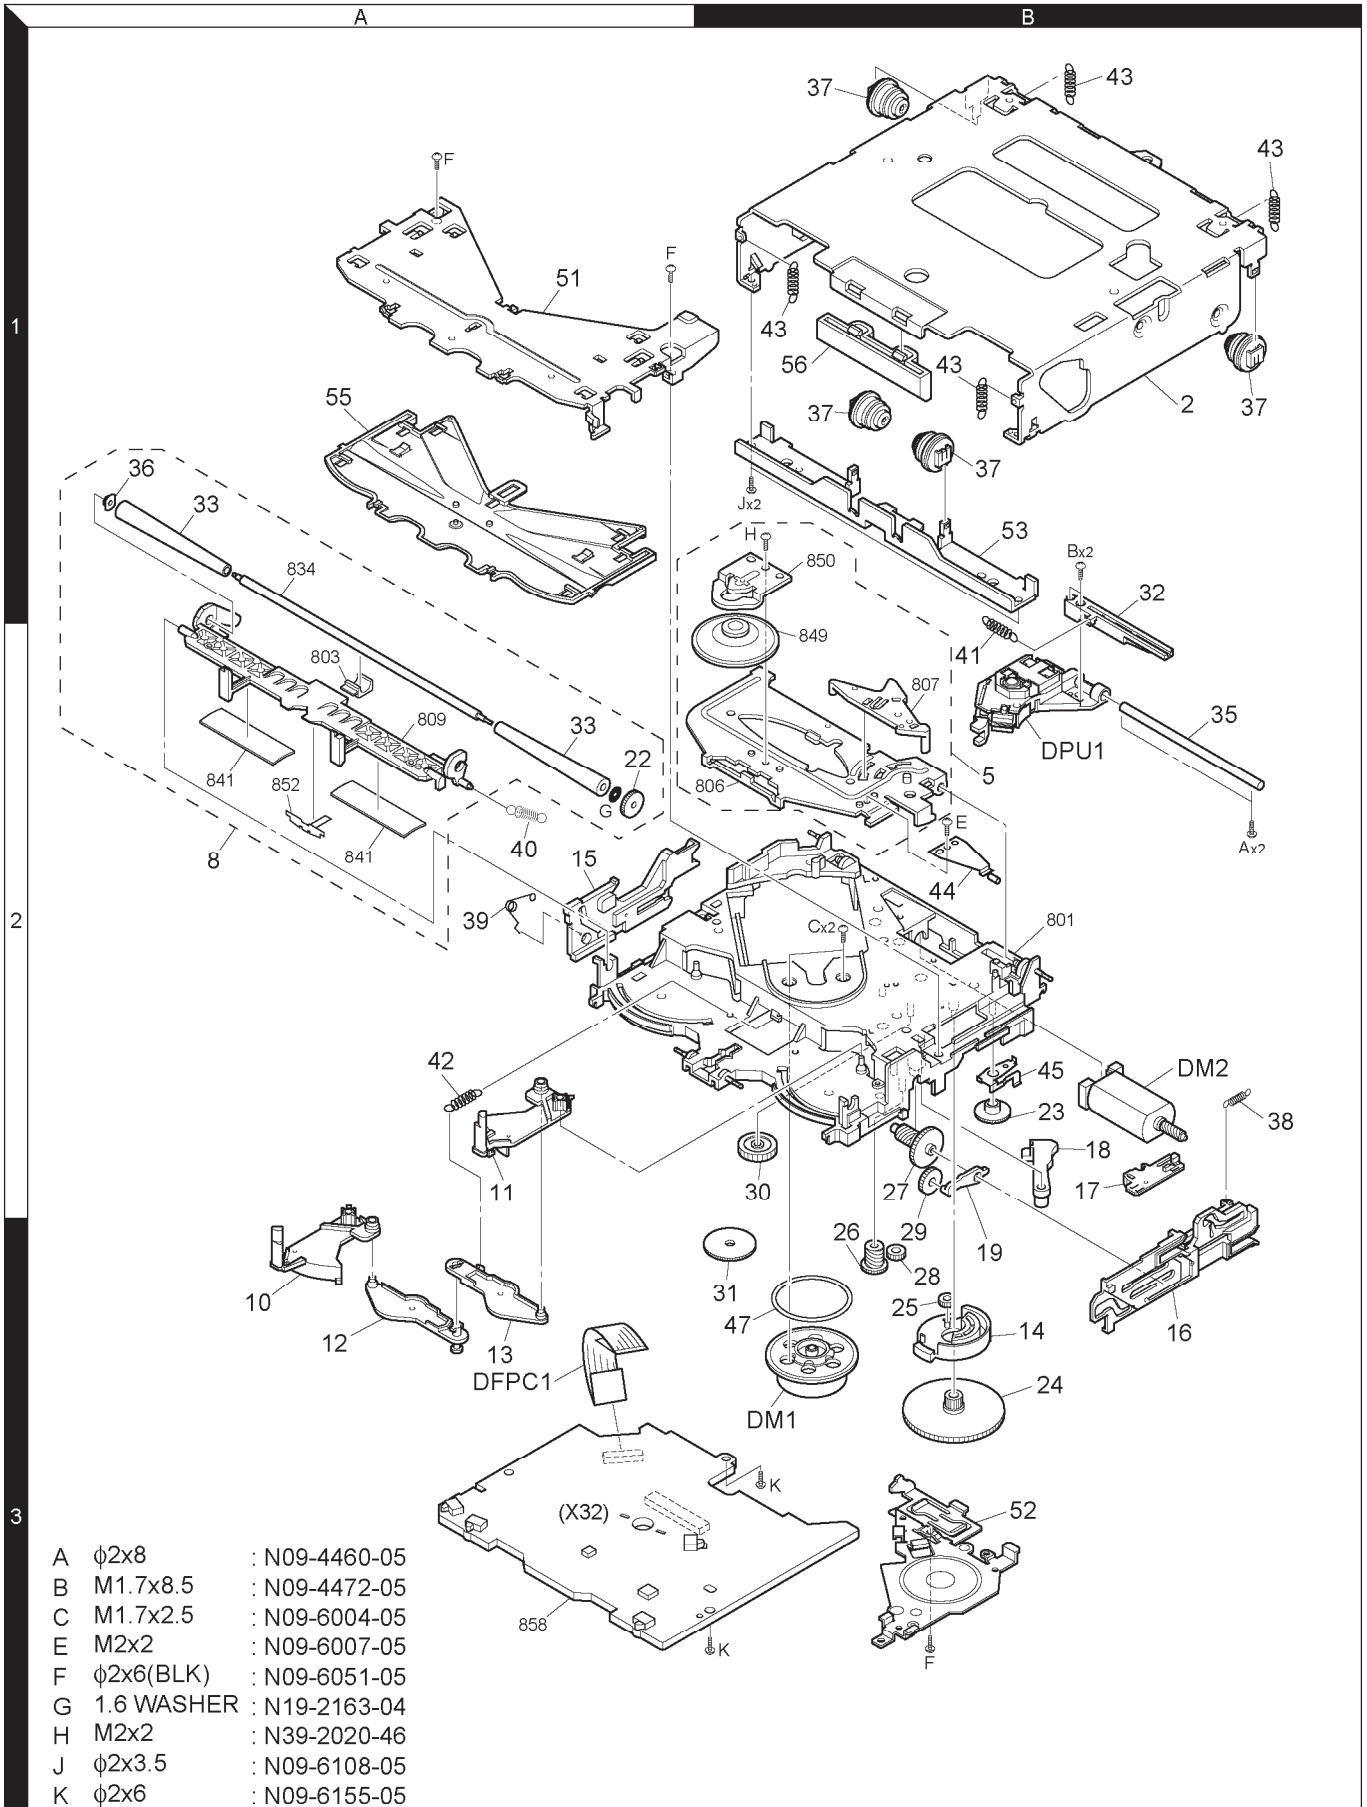

KDC-W808/X689

EXPLODED VIEW (MECHANISM)

Parts with the exploded numbers larger than 700 are not supplied.

KDC-W808/X689

EXPLODED VIEW (UNIT)