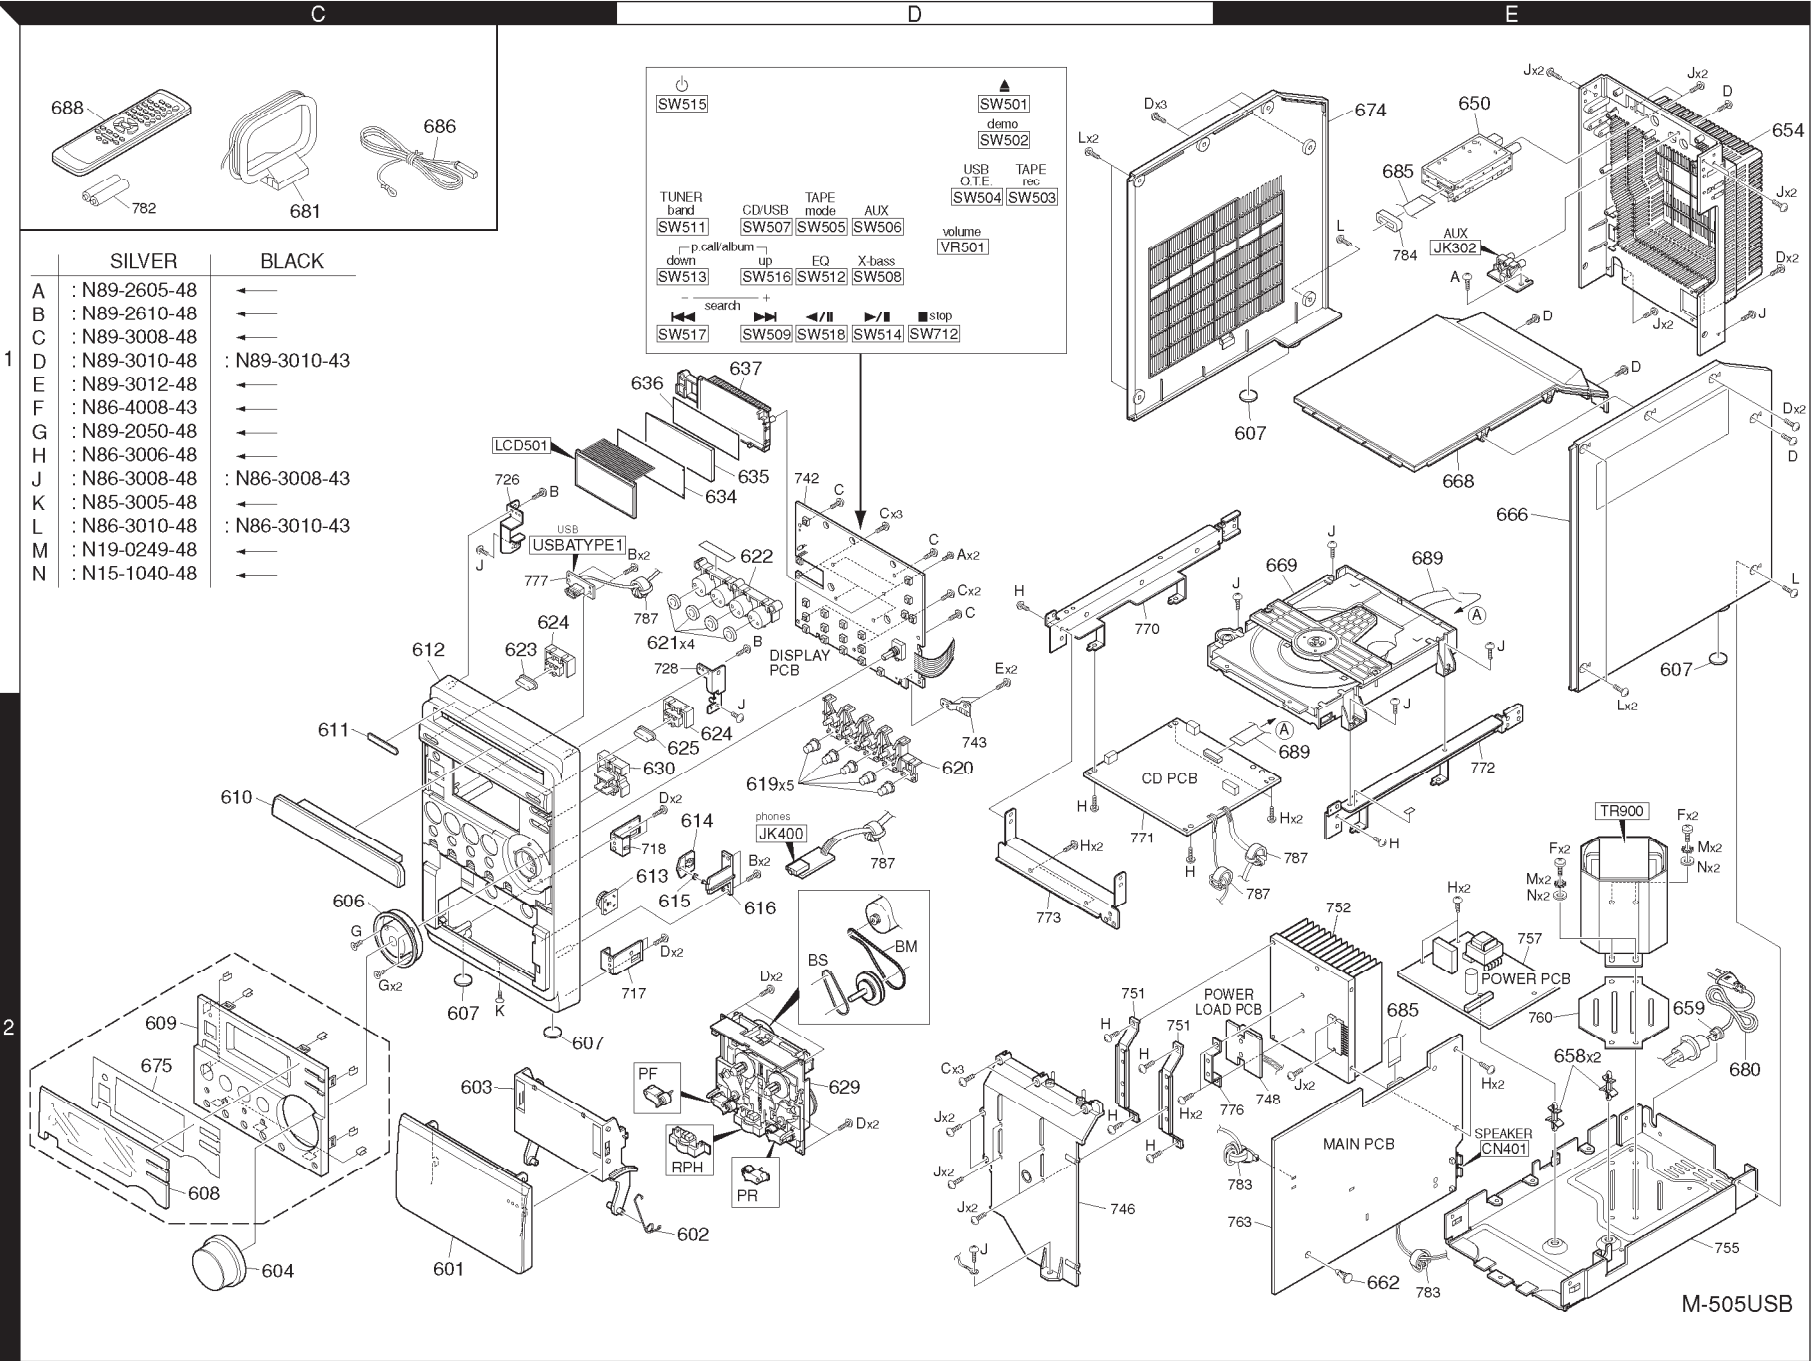

## EXPLODED VIEW (MECHANISM)

This figure is available on parts location.  
But individual parts is not available for repair,  
ass'y parts only.

	SILVER	BLACK
A	: N89-2605-48	←
B	: N89-2610-48	←
C	: N89-3008-48	←
D	: N89-3010-48	: N89-3010-43
E	: N89-3012-48	←
F	: N86-4008-43	←
G	: N89-2050-48	←
H	: N86-3006-48	←
J	: N86-3008-48	: N86-3008-43
K	: N85-3005-48	←
L	: N86-3010-48	: N86-3010-43
M	: N19-0249-48	←
N	: N15-1040-48	←

EXPLODED VIEW (UNIT)

RXD-M505USB/L/S-M505

M-505USB