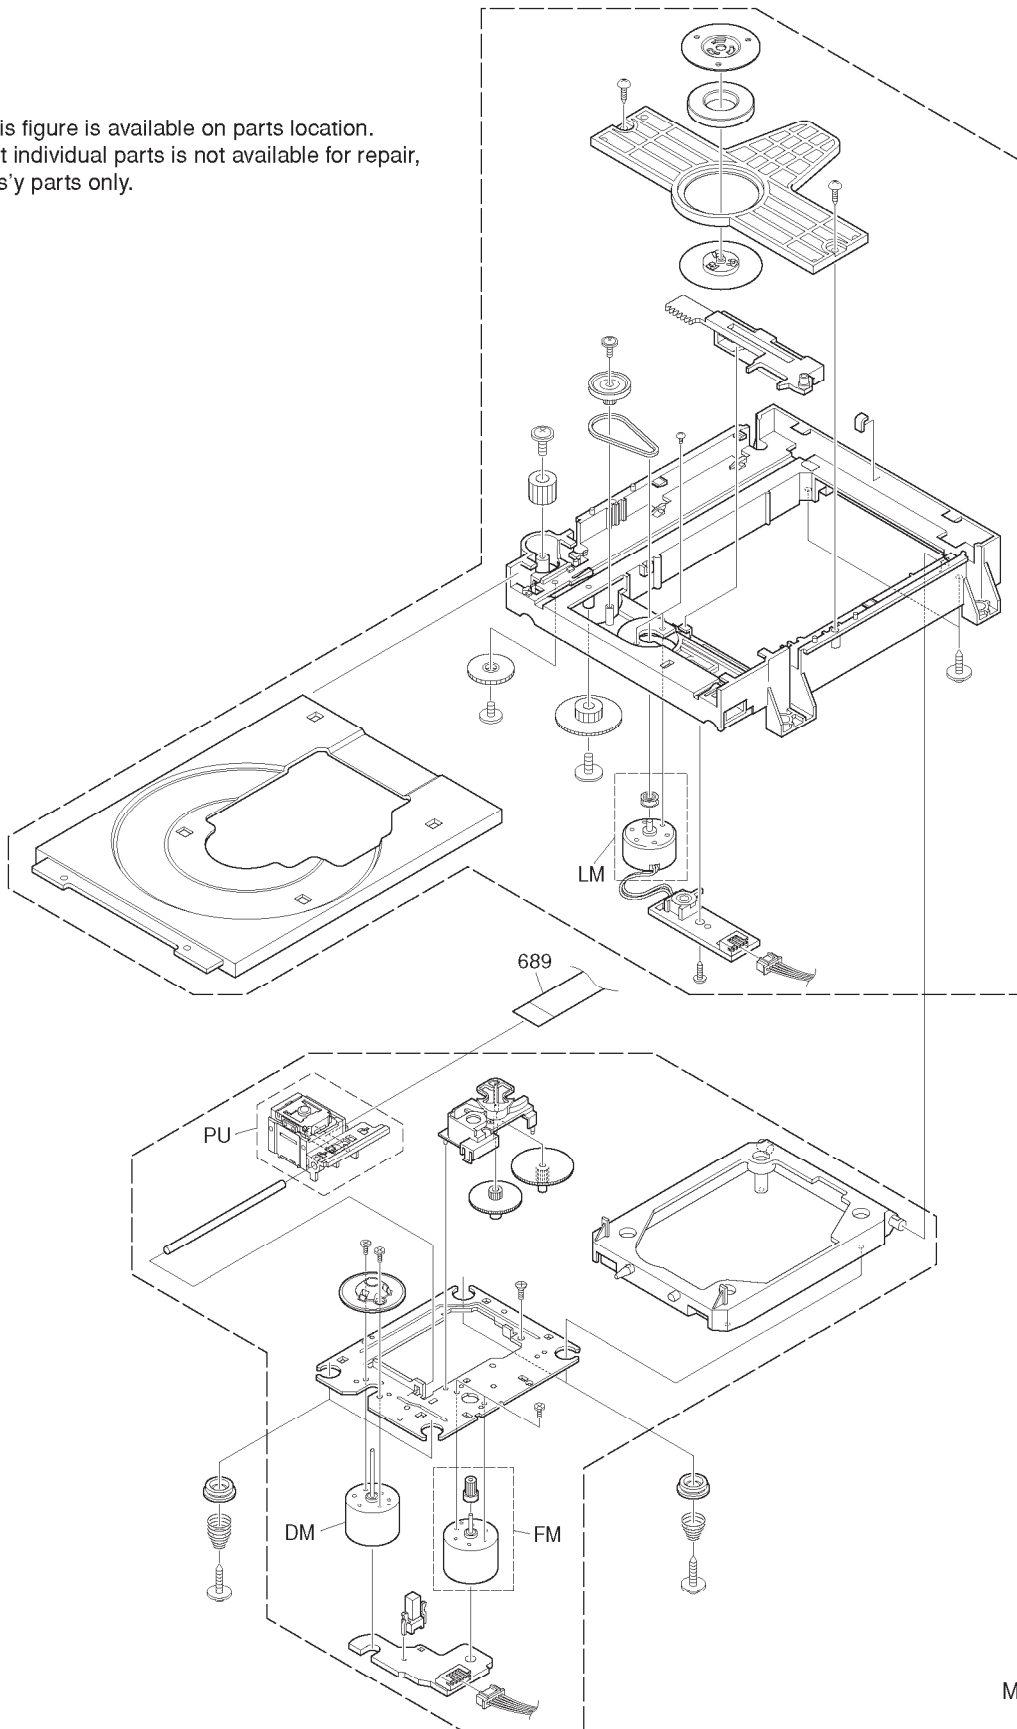

# RXD-M505USB/LS-M505

## EXPLODED VIEW (MECHANISM)

This figure is available on parts location.  
But individual parts is not available for repair,  
ass'y parts only.

	SILVER	BLACK
A	: N89-2605-48	←
B	: N89-2610-48	←
C	: N89-3008-48	←
D	: N89-3010-48	: N89-3010-43
E	: N89-3012-48	←
F	: N86-4008-43	←
G	: N89-2050-48	←
H	: N86-3006-48	←
J	: N86-3008-48	: N86-3008-43
K	: N85-3005-48	←
L	: N86-3010-48	: N86-3010-43
M	: N19-0249-48	←
N	: N15-1040-48	←

EXPLODED VIEW (UNIT)

RXD-M505USB/L/S-M505

M-505USB