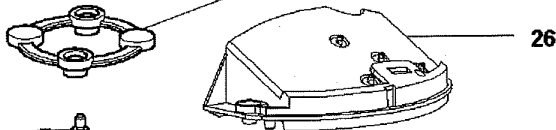

WKRU 279

Fresh-Mix Master Premium Type: 577

KRUPS

Fresh-Mix Master Premium Type: 577

KRUPS