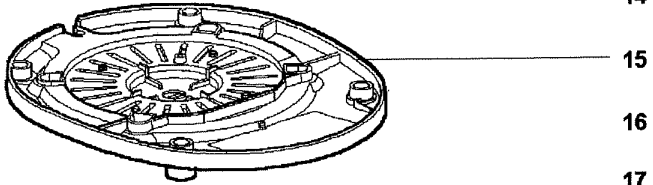

WKRU 279

Fresh-Mix Master Premium Type: 577

KRUPS

Fresh-Mix Master Premium Type: 577

KRUPS