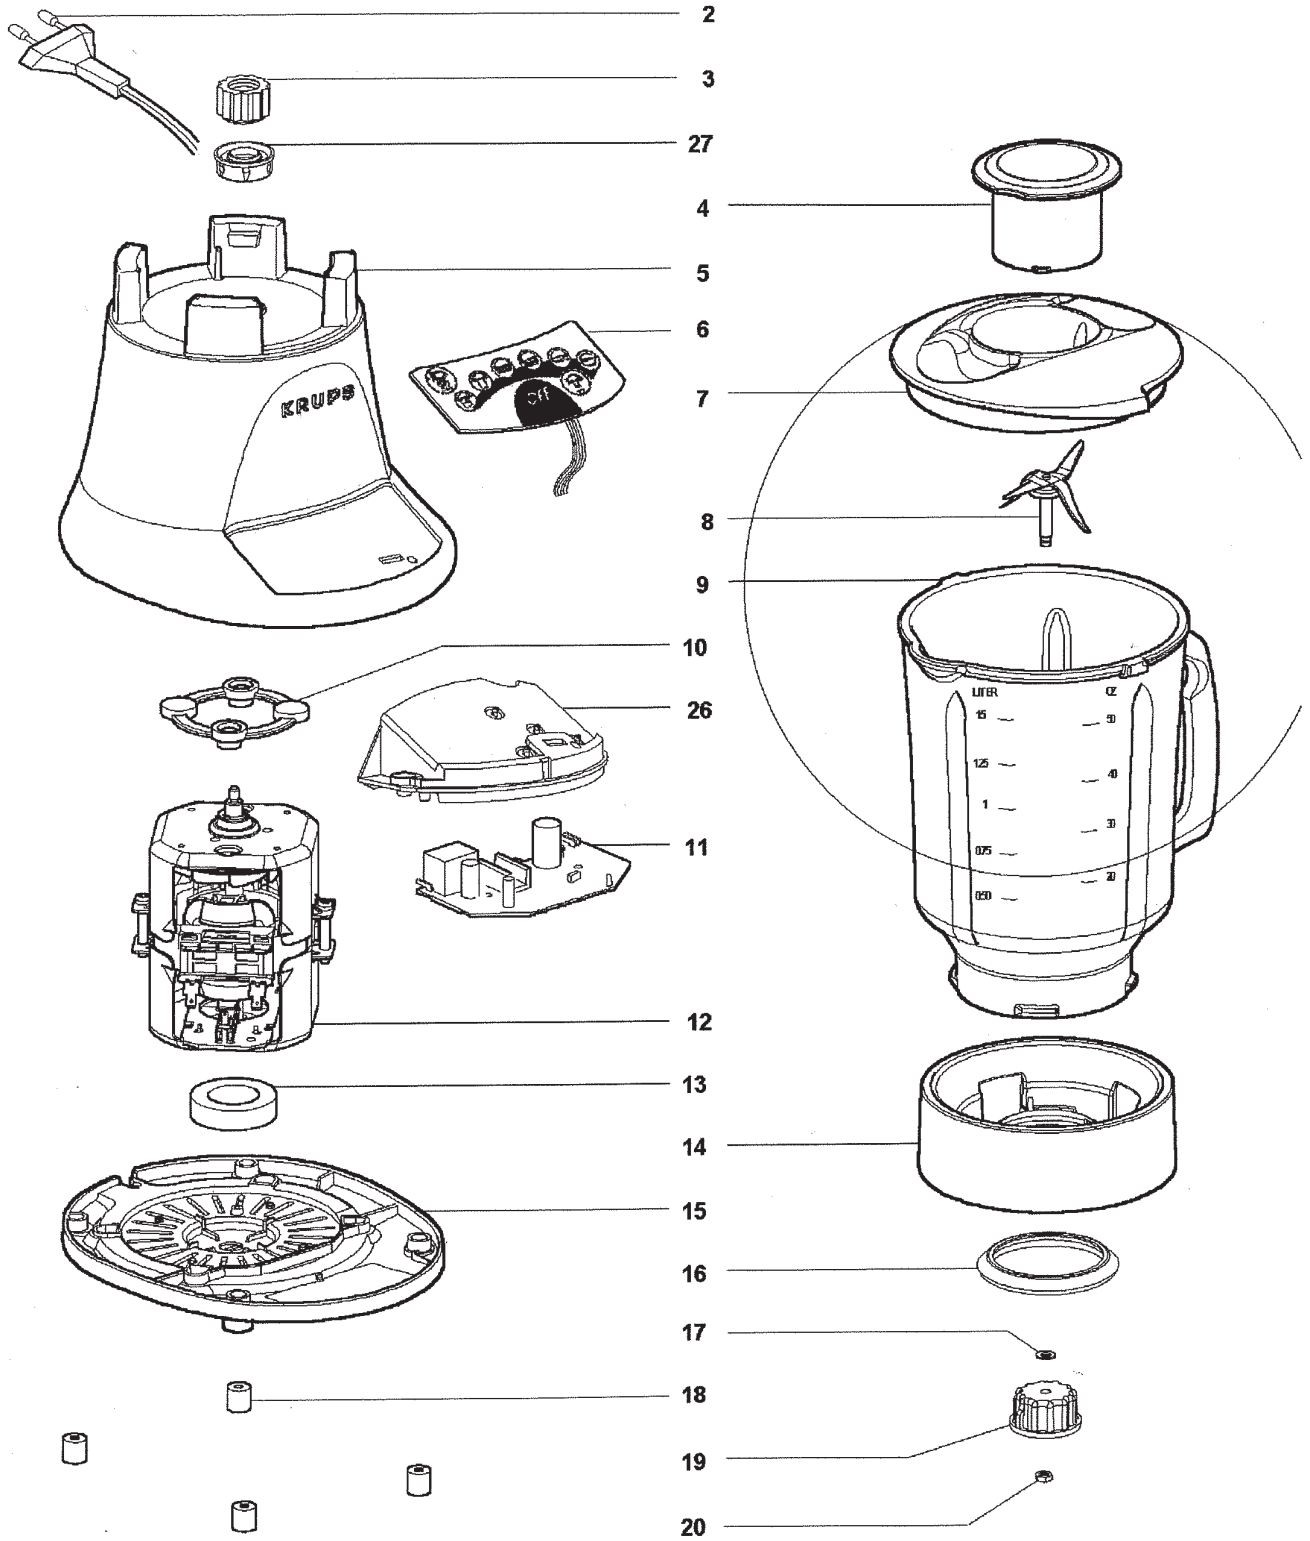

WKRU 279

Fresh-Mix Master Premium Type: 577

KRUPS

Fresh-Mix Master Premium Type: 577

KRUPS