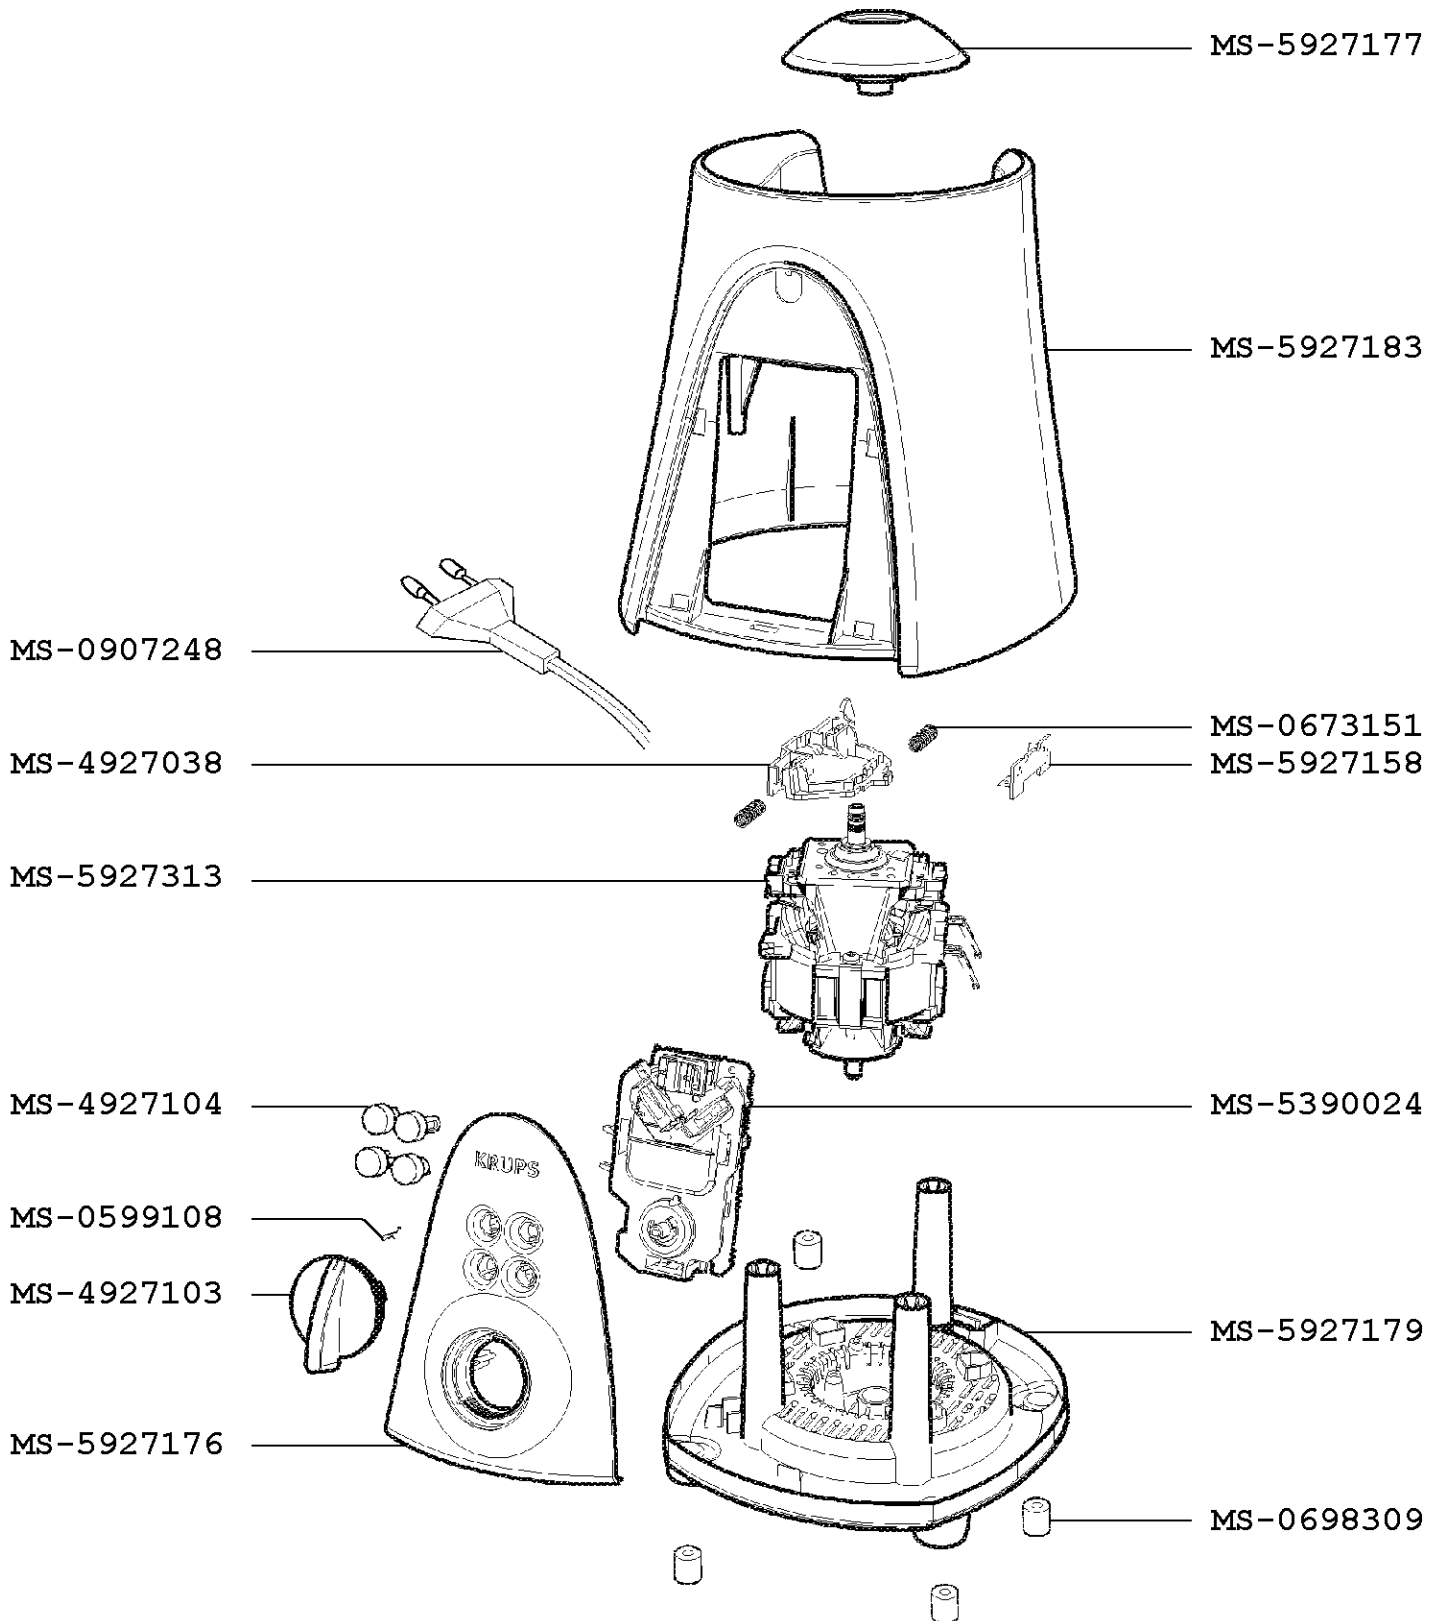

KRUPS

BLENDER POWER XL 6 COMBI (14 SPEEDS)

F34441(1)

CREATION	01/03/2004	PAGE	PAYS	FAMILLE
EDITION	03/01/2007	1/2	AE	III