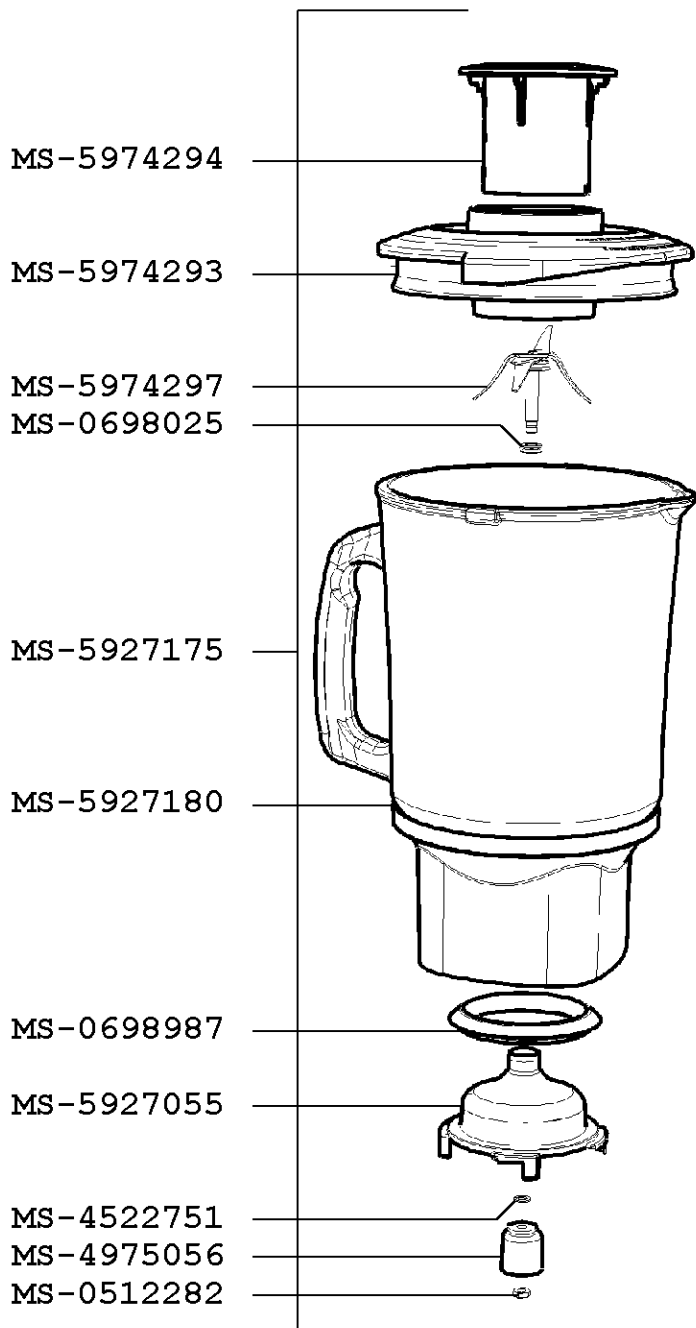

KRUPS

BLENDER POWER XL 6 COMBI (14 SPEEDS)

F34441(1)

CREATION
EDITION

01/03/2004
03/01/2007

PAGE
2/2

PAYS
AE

FAMILLE
III