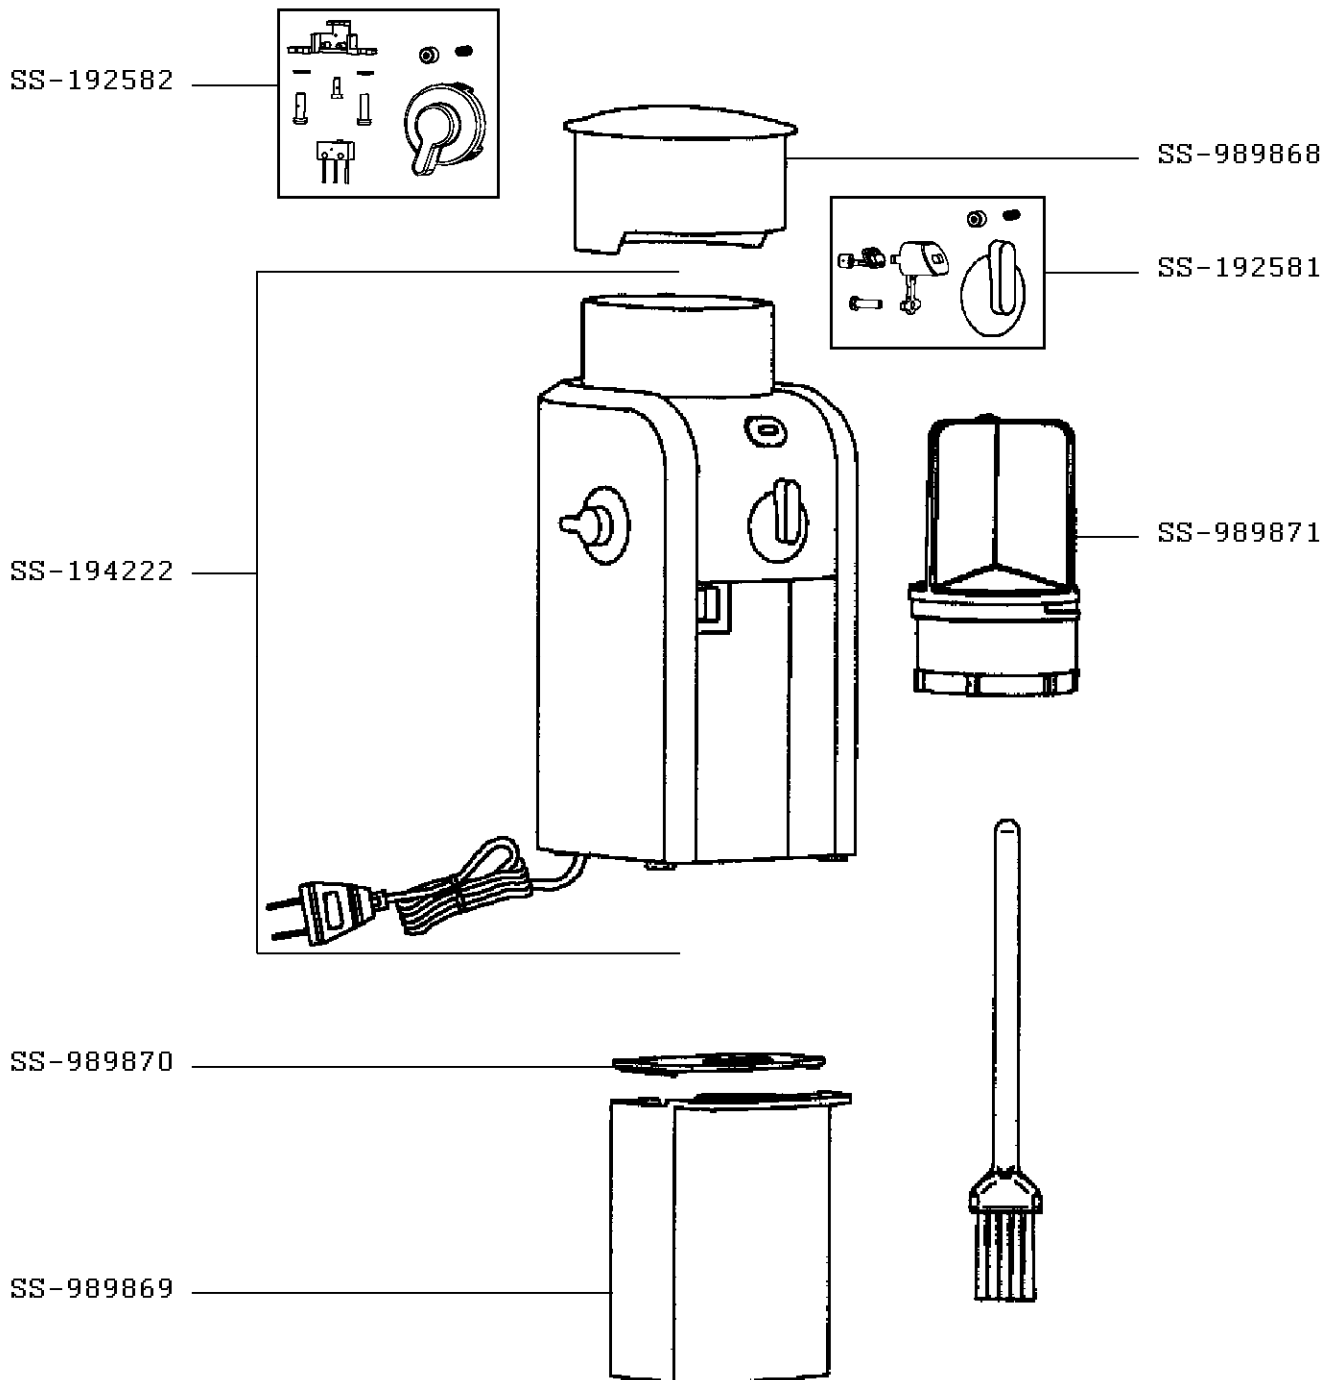

KRUPS

COFFEE MIL BURR GRINDER

GVX242/6WB

CREATION	9/15/2009	PAGE	COUNTRY	FAMILY
EDIT	12/8/2014	1/1	AE	LVII