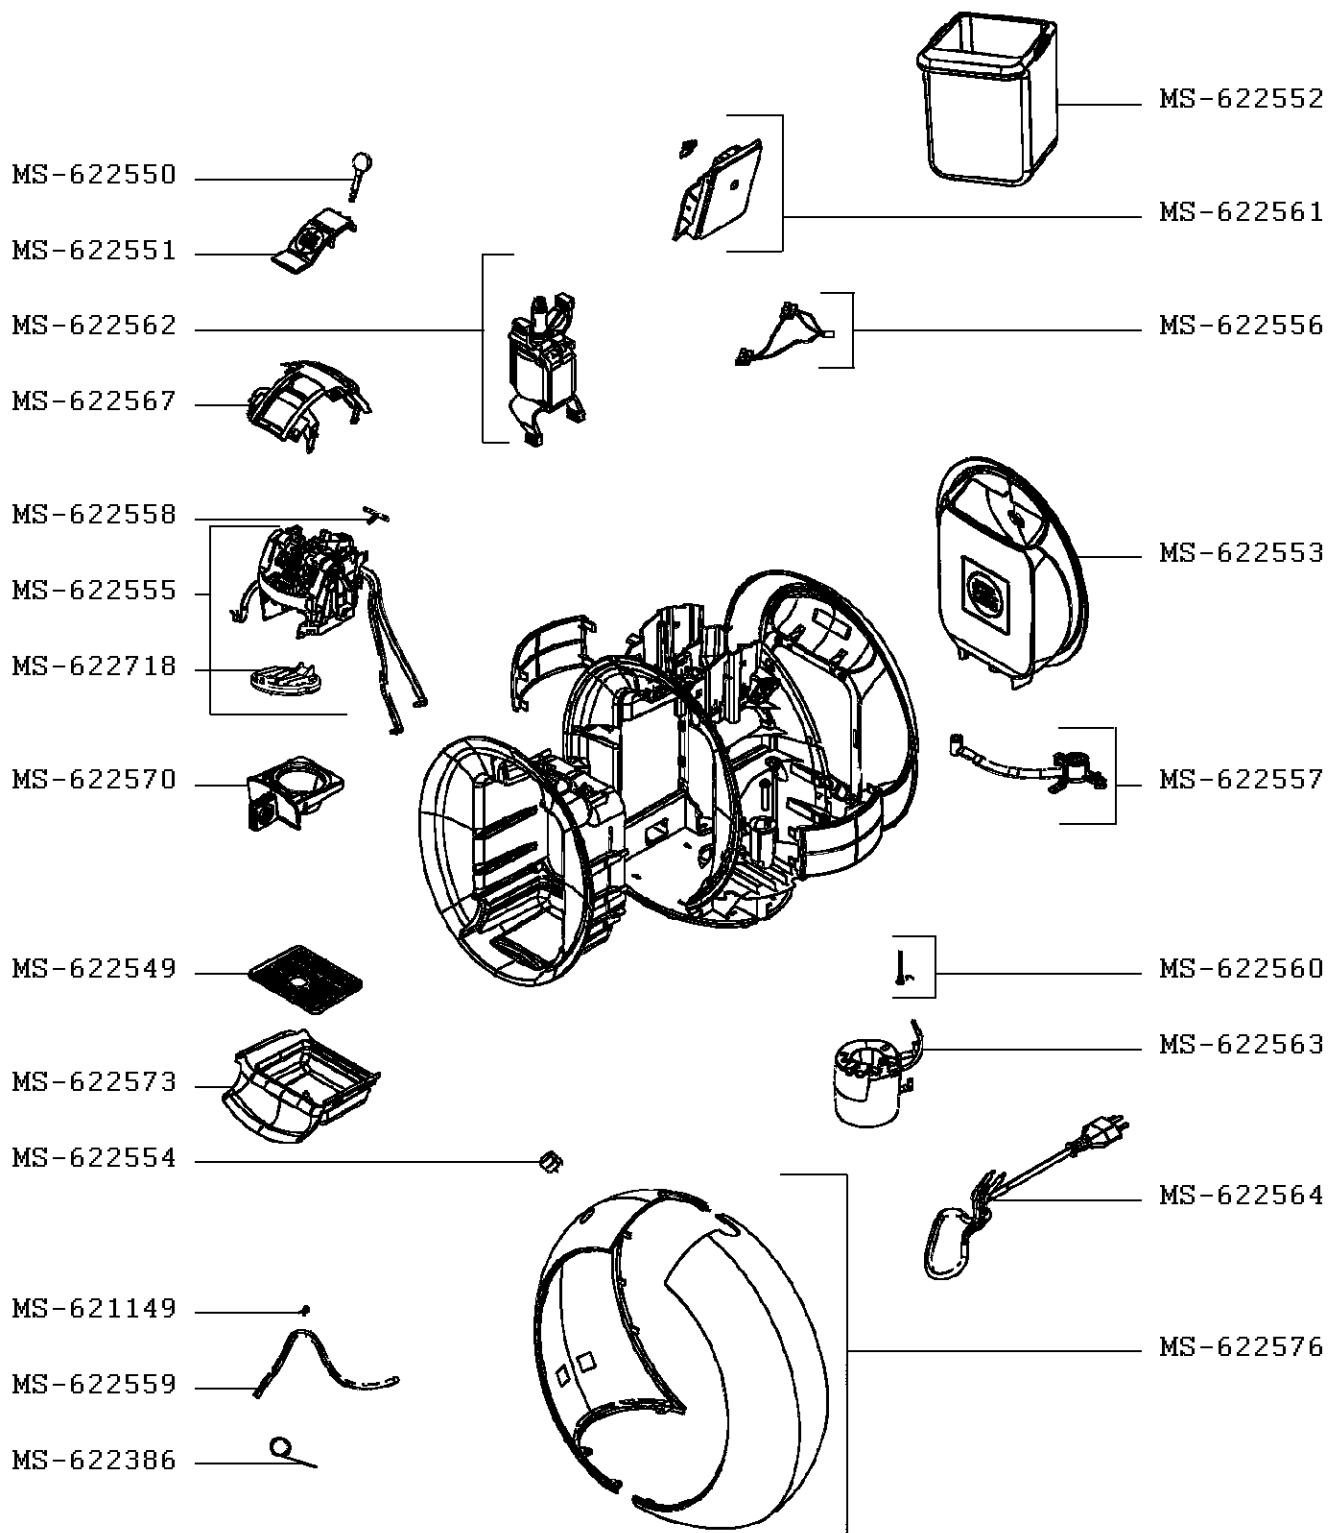

KRUPS

EXPRESSO DOLCE GUSTO APOLLO

KP500010/7Z0

CREATION
EDITION

16/12/2009
09/10/2012

PAGE
1/1

PAYS
AT

FAMILLE
II