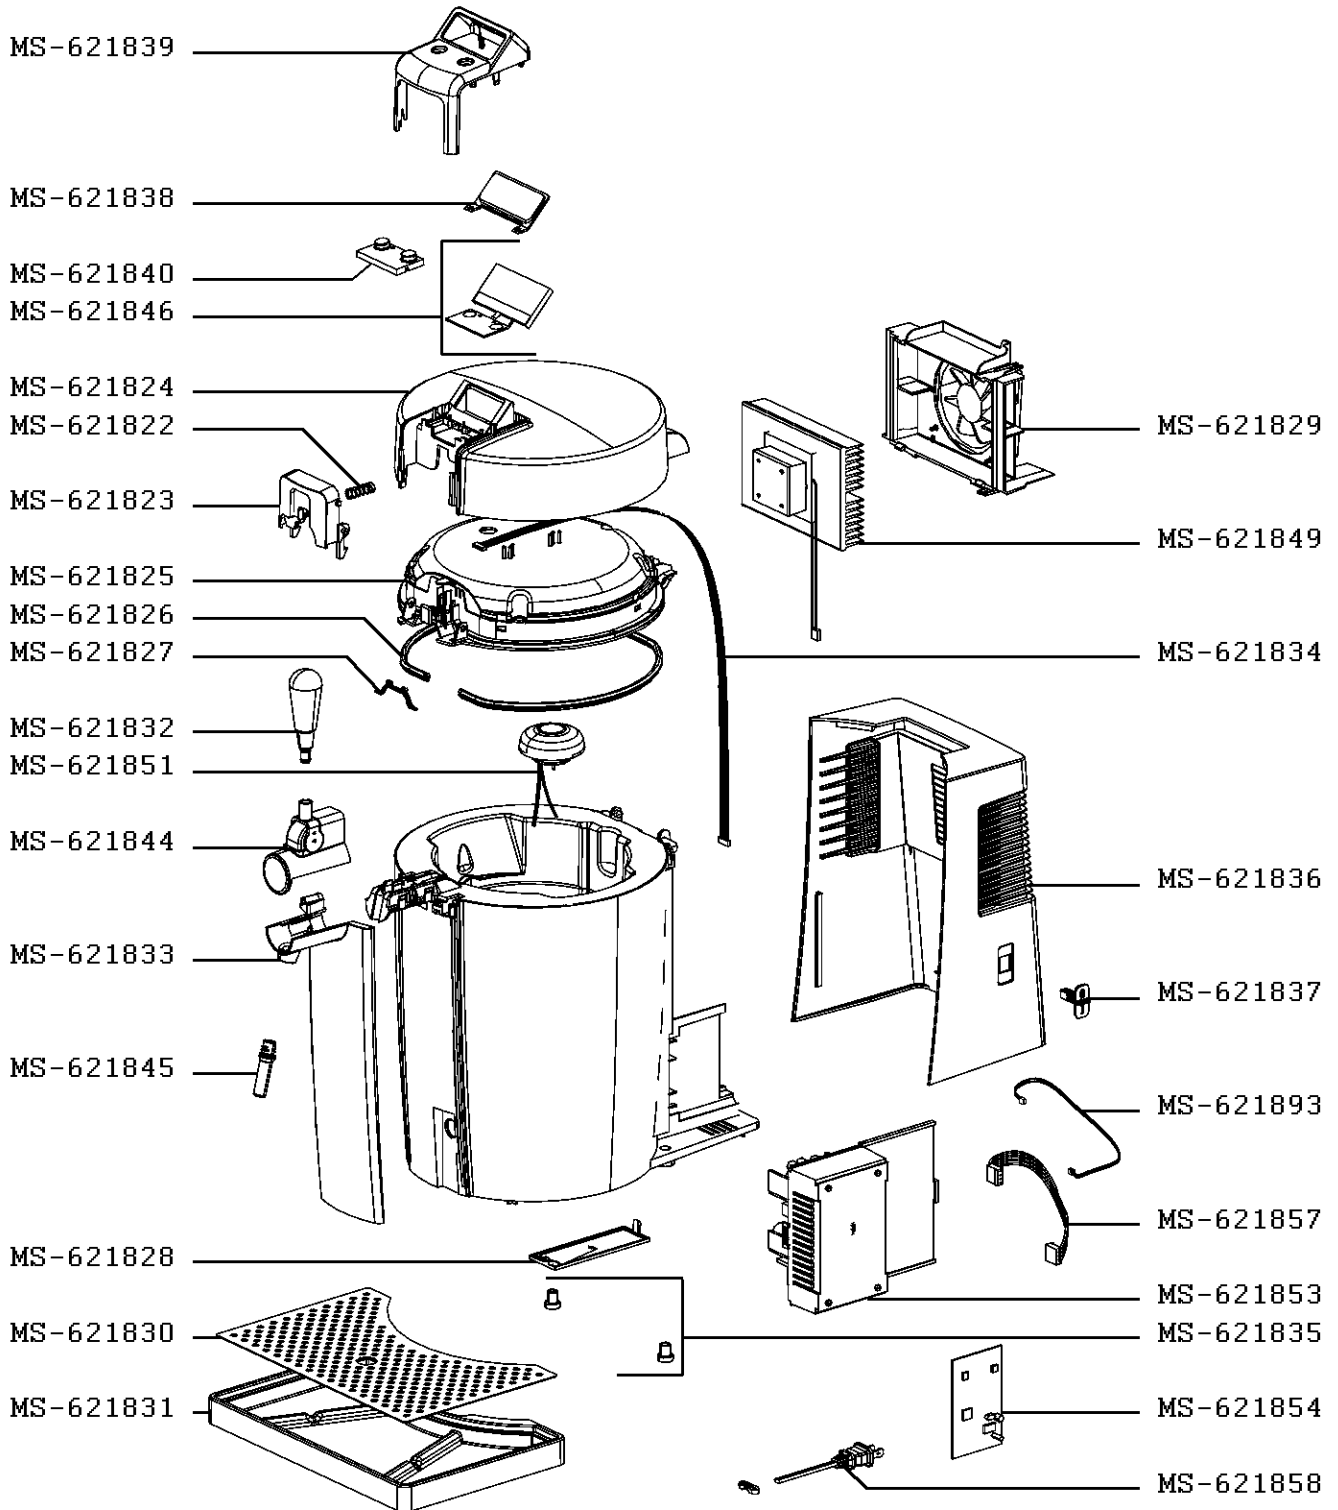

KRUPS

BIERE PRESSION BEERTENDER B95

VB5120ES/7ZA

CREATION

07/01/2008

PAGE

1/1

PAYS