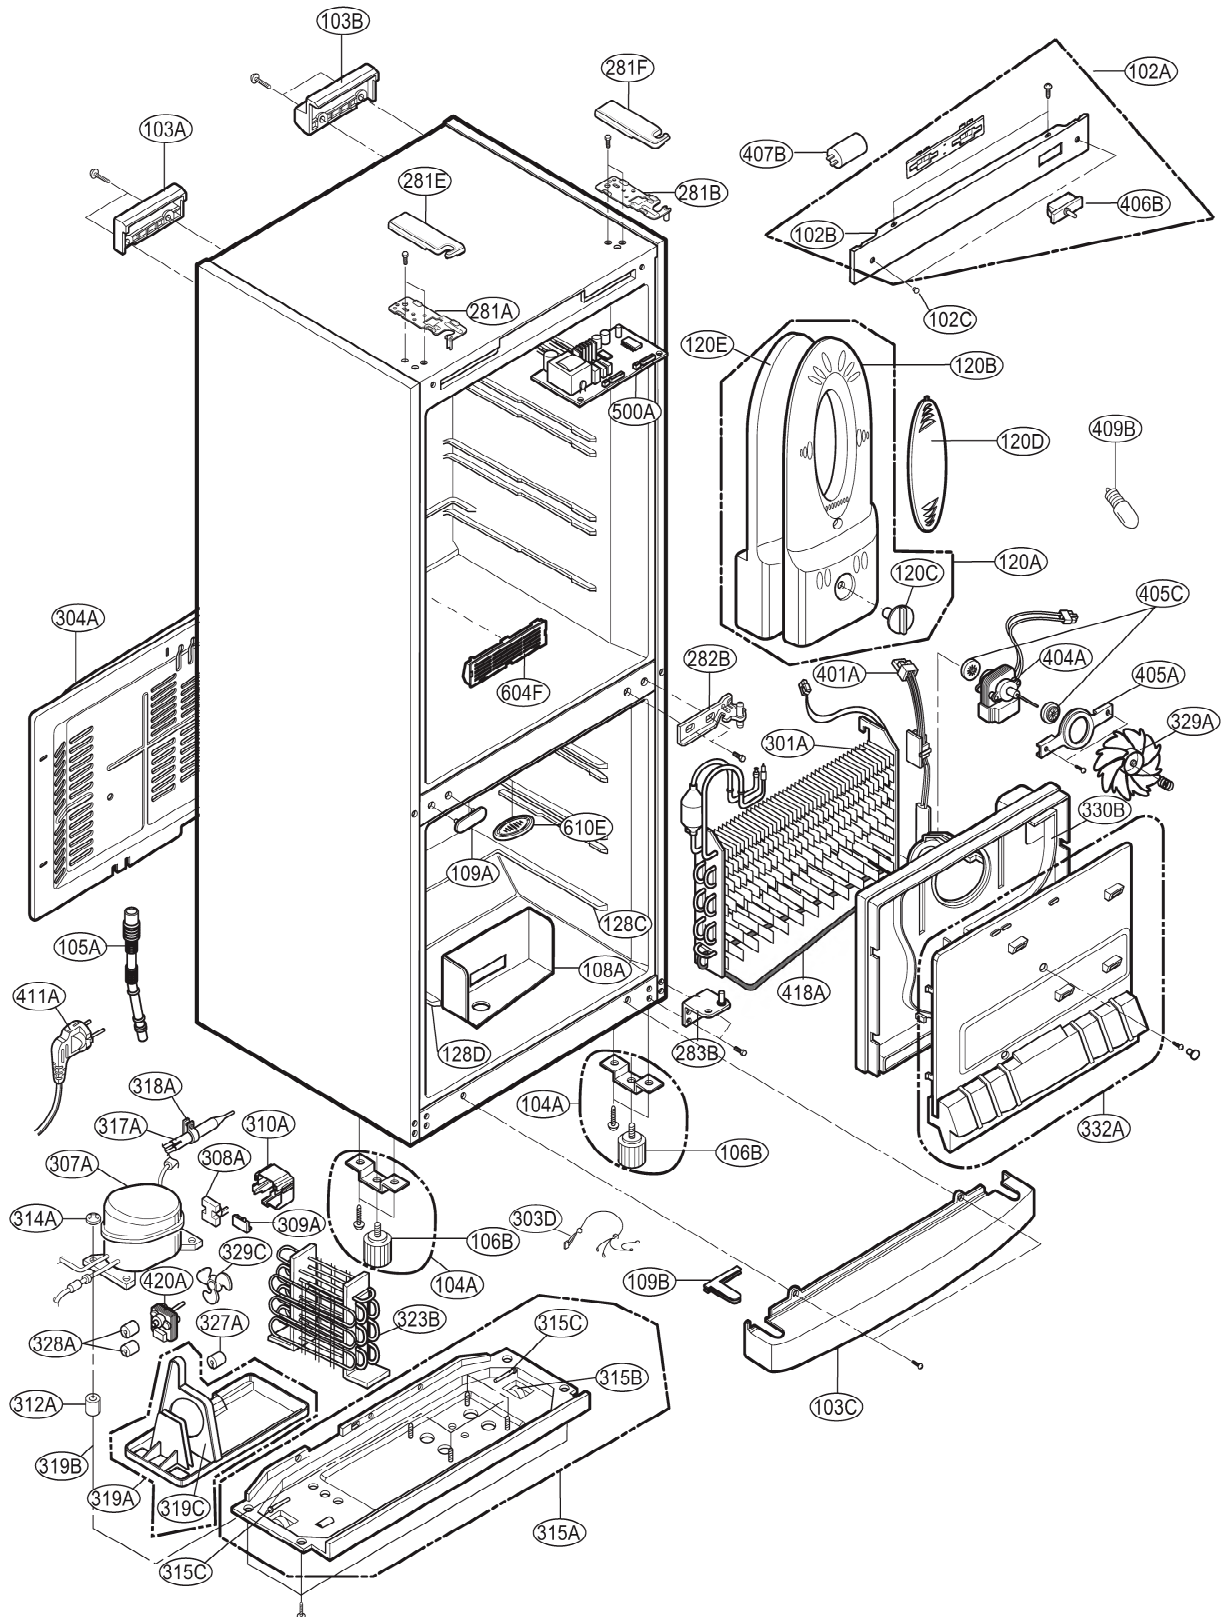

EXPLODED VIEW & REPLACEMENT PARTS LIST

EXPLODED VIEW

Ref. No : GC-B419B