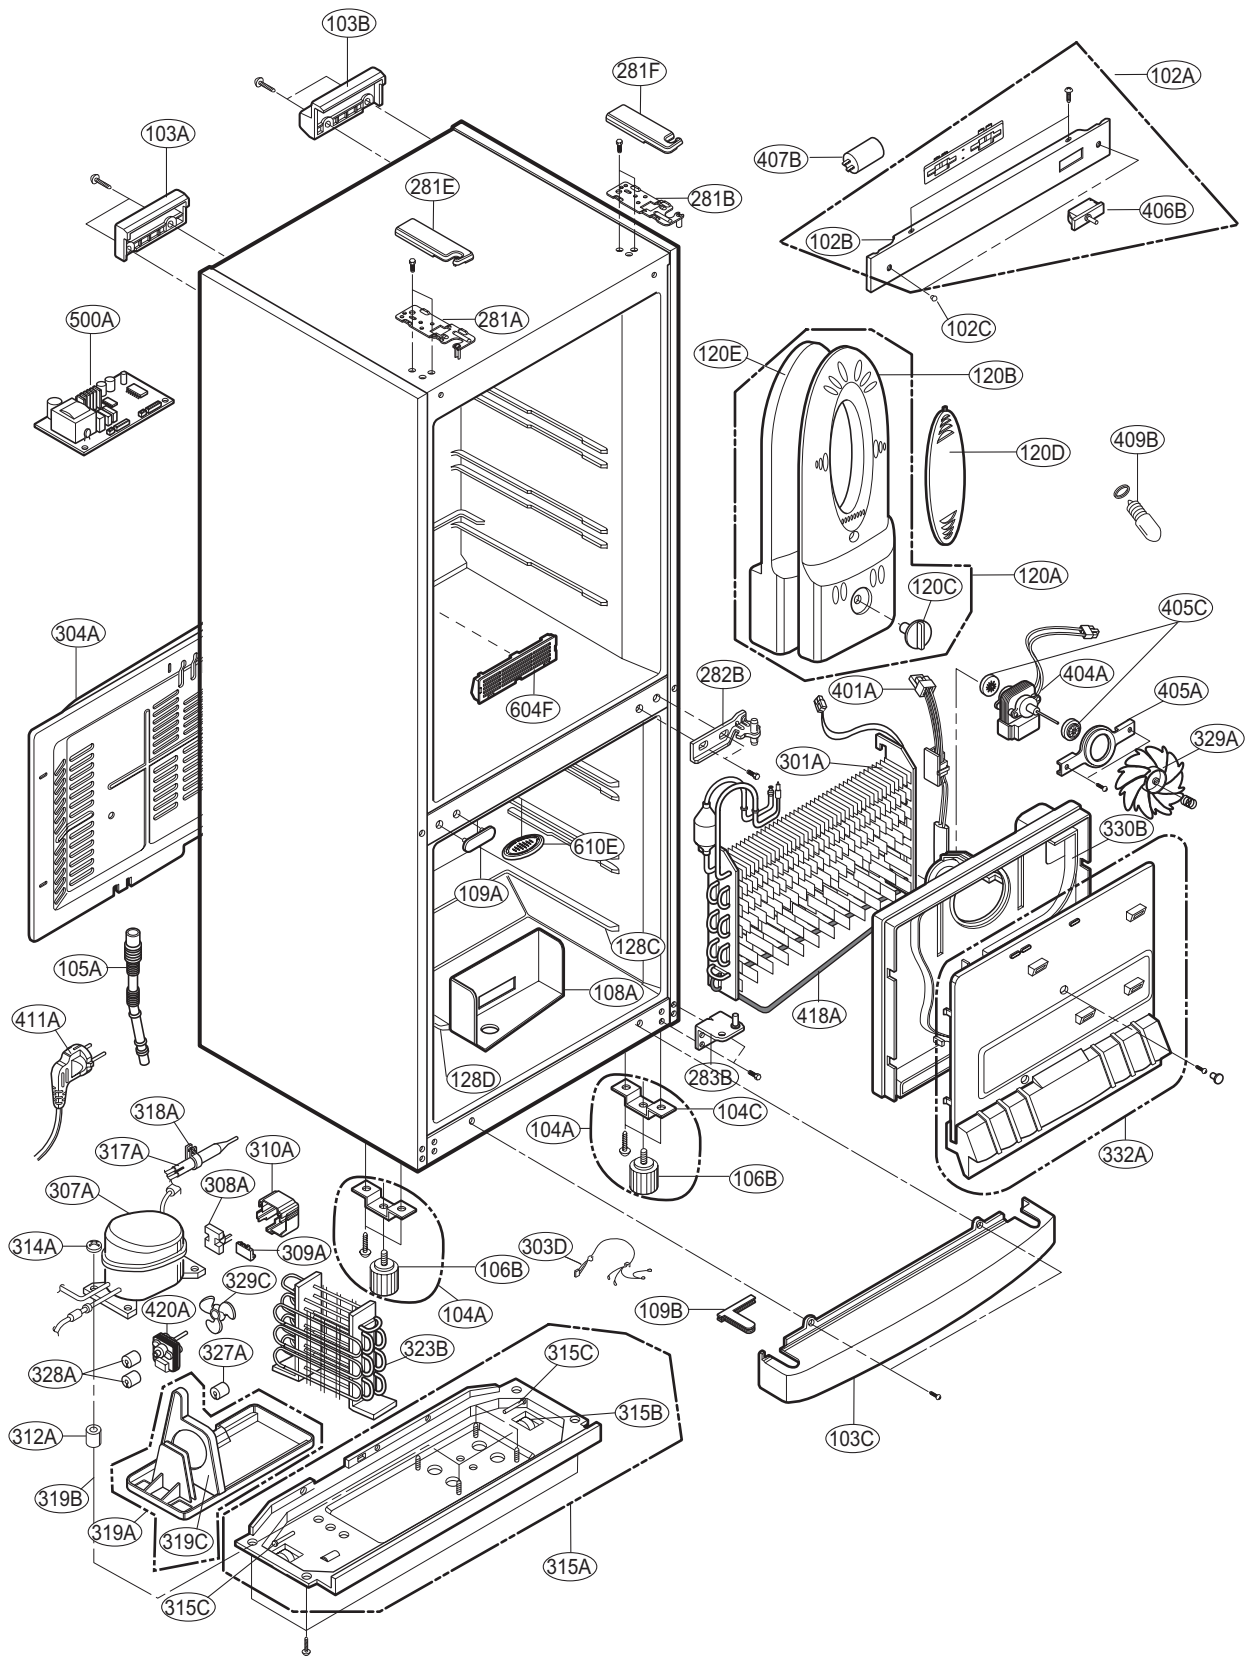

EXPLODED VIEW & REPLACEMENT PARTS LIST

EXPLODED VIEW

Ref. No : GC-B419B