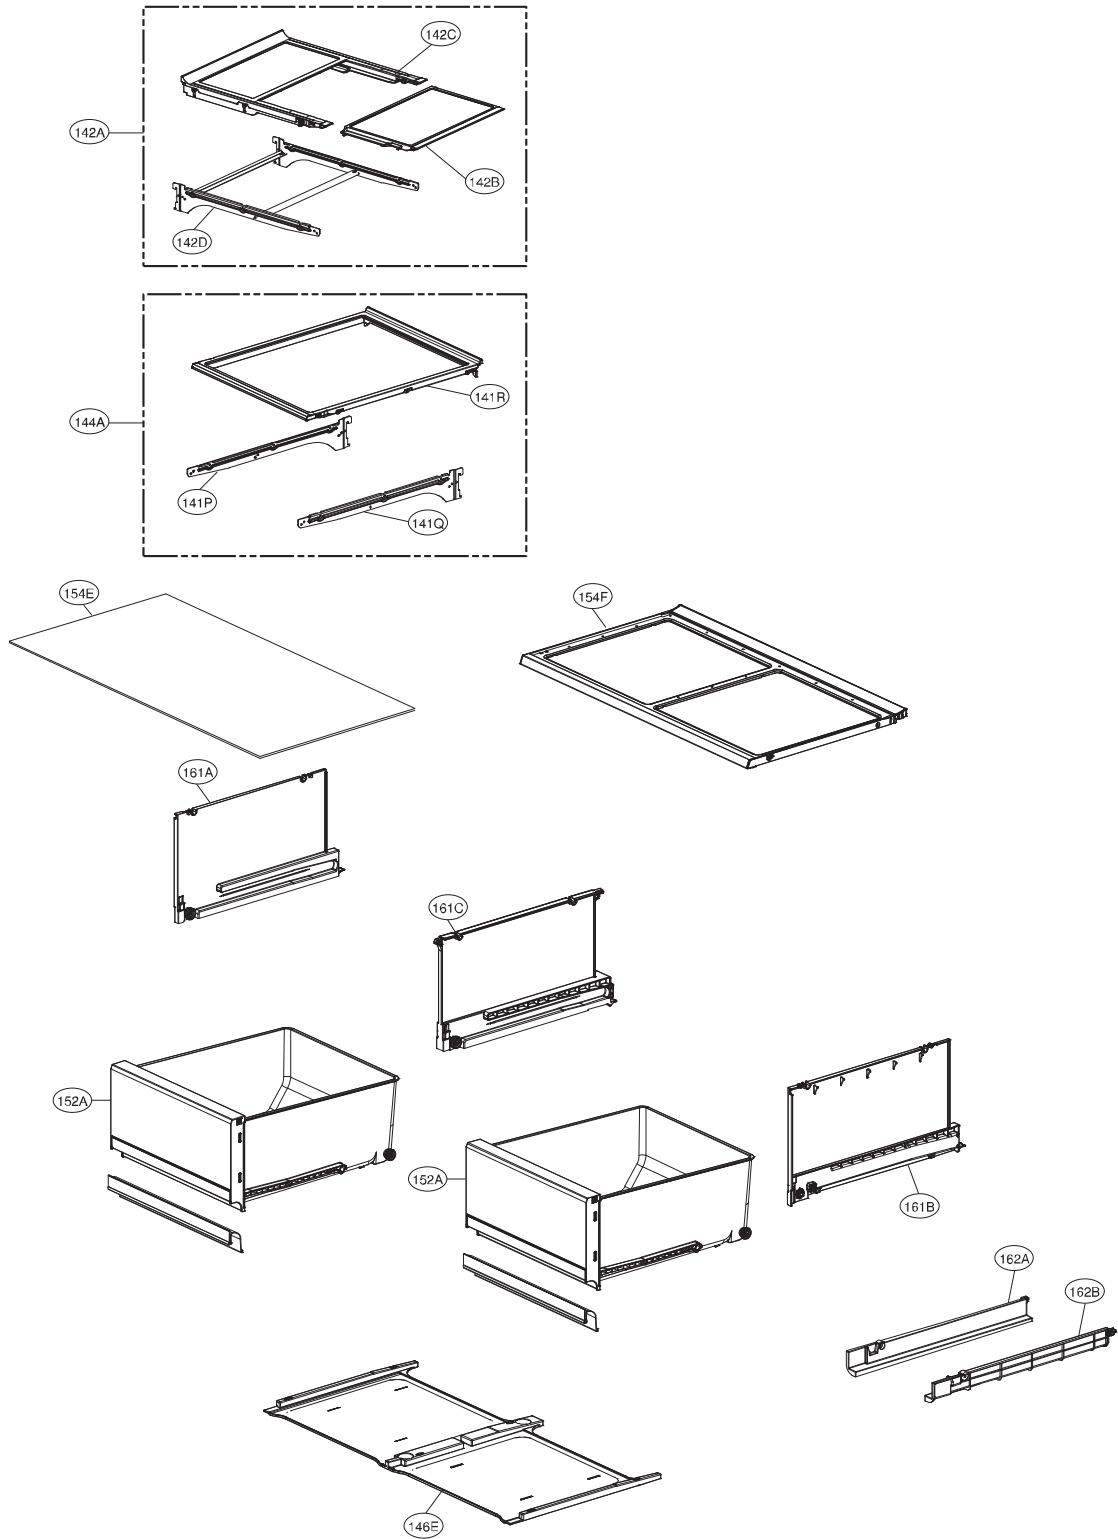

Exploded view and service parts list

1-2. R-Room Door Part

1. Model : GR-D24FW****

Exploded view and service parts list

1-3. R-Room Door Part

1. Model : GR-D24FB****
GR-D24FW****

Exploded view and service parts list

1-4. R-Room Home Bar

1. Model : GR-D24FB****
GR-D24FW****

Exploded view and service parts list

1-5. R-Room Home Bar

1. Model : GR-D24FB****
GR-D24FW****

Exploded view and service parts list

2. F-Room Door Part

- 1. Model : GR-D24FB****
GR-D24FW****

Exploded view and service parts list

4. Drawers and Vegetable Room Part

1. Model : GR-D24FB****
GR-D24FW****

Exploded view and service parts list

5. F-Room Drawer Part

1. Model : GR-D24FB****
GR-D24FW****