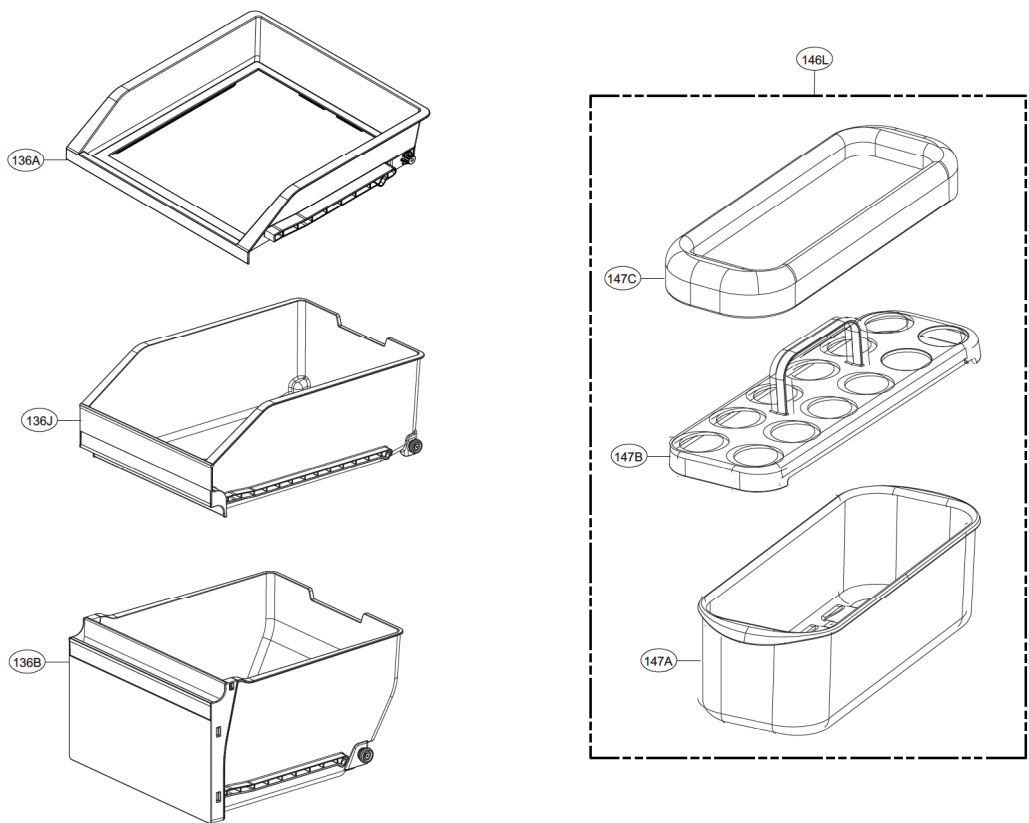

Exploded view and service parts list

Chapter 18 Exploded view and service parts list

1-1. R-Room Door Part

1. Model : GR-J24FW***

Exploded view and service parts list

1-2. R-Room Door Part

1. Model : GR-J24FW***

Exploded view and service parts list

1-3. R-Room Home Bar

1. Model : GR-J24FW***

Exploded view and service parts list

2-2. F-Room Door Part (2Star Mark)

1. Model : GR-J24FW***

Exploded view and service parts list

3-2. Case Parts (Reactor) (applied Pure N Fresh Filter)

1. Model : GR-J24FW***

Exploded view and service parts list

4. Drawers and Vegetable Room Part

1. Model : GR-J24FW***

Exploded view and service parts list

5-2. F-Room Drawer Part (Bucket Assembly,Dairy)

1. Model : GR-J24FW***

Exploded view and service parts list

6. Ice maker part

1. Model : GR-J24FW***

Exploded view and service parts list

7. Valve & water tube parts