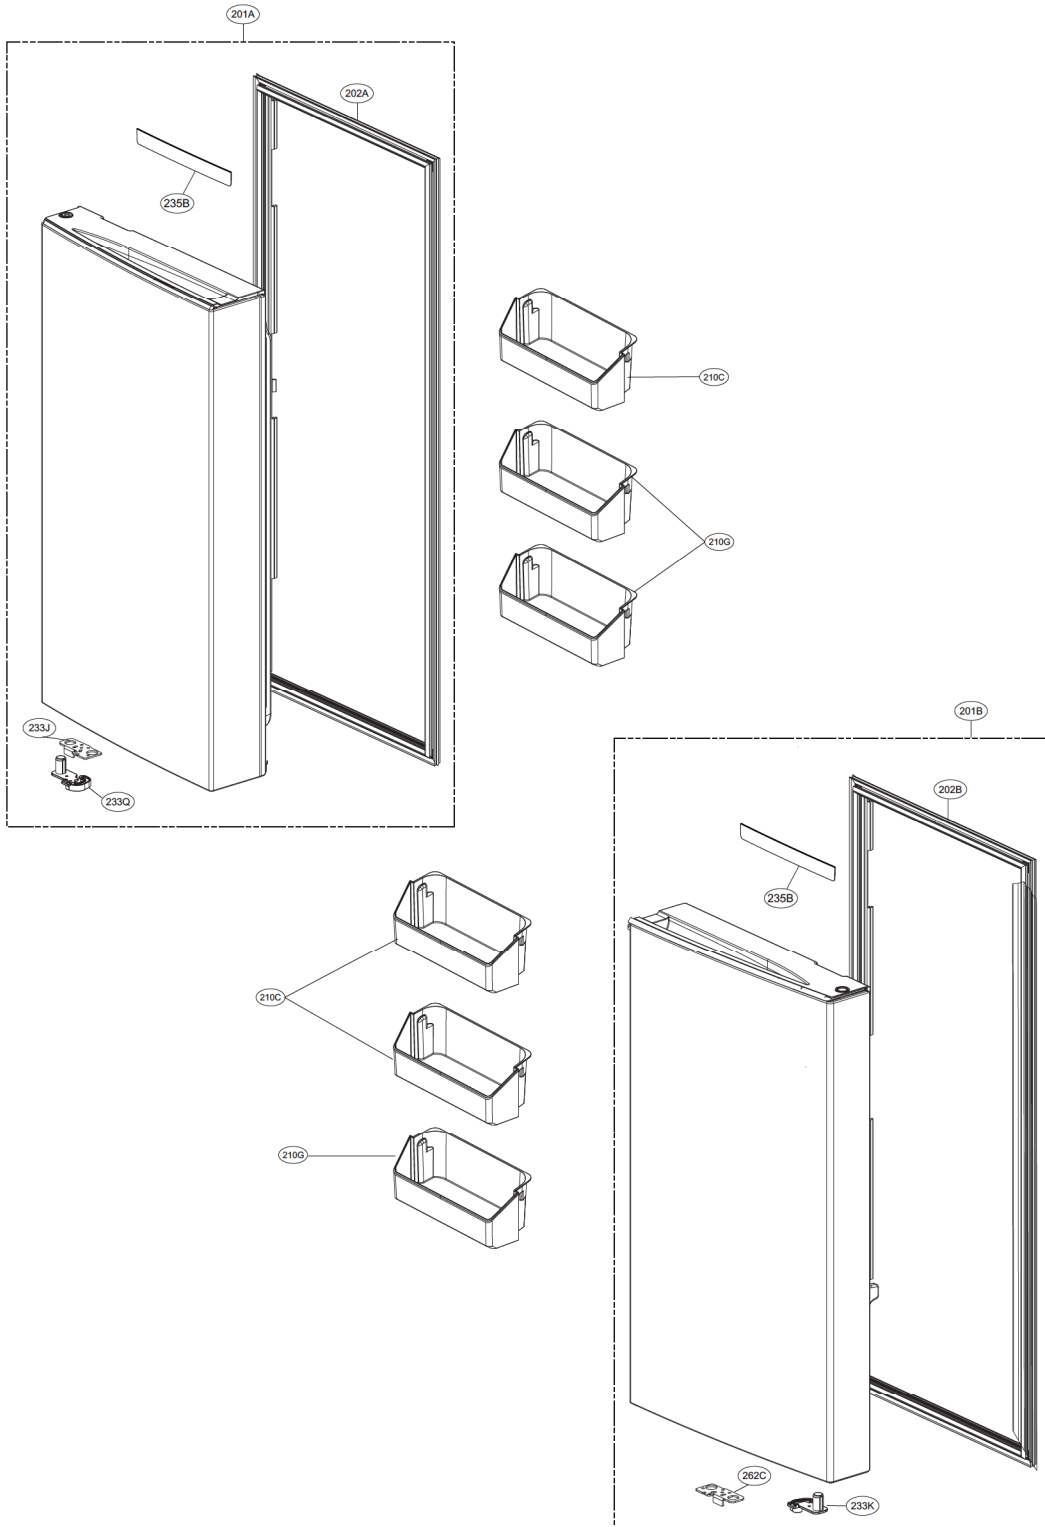

Exploded view and service parts list

Chapter 18 Exploded view and service parts list

1-1. R-Room Door Part

1. Model : GR-J24FW***

Exploded view and service parts list

1-2. R-Room Door Part

1. Model : GR-J24FW***

Exploded view and service parts list

1-3. R-Room Home Bar

1. Model : GR-J24FW***

Exploded view and service parts list

2-2. F-Room Door Part (2Star Mark)

1. Model : GR-J24FW***

Exploded view and service parts list

3-2. Case Parts (Reactor) (applied Pure N Fresh Filter)

1. Model : GR-J24FW***

Exploded view and service parts list

4. Drawers and Vegetable Room Part

1. Model : GR-J24FW***

Exploded view and service parts list

5-2. F-Room Drawer Part (Bucket Assembly,Dairy)

1. Model : GR-J24FW***

Exploded view and service parts list

6. Ice maker part

1. Model : GR-J24FW***

Exploded view and service parts list

7. Valve & water tube parts