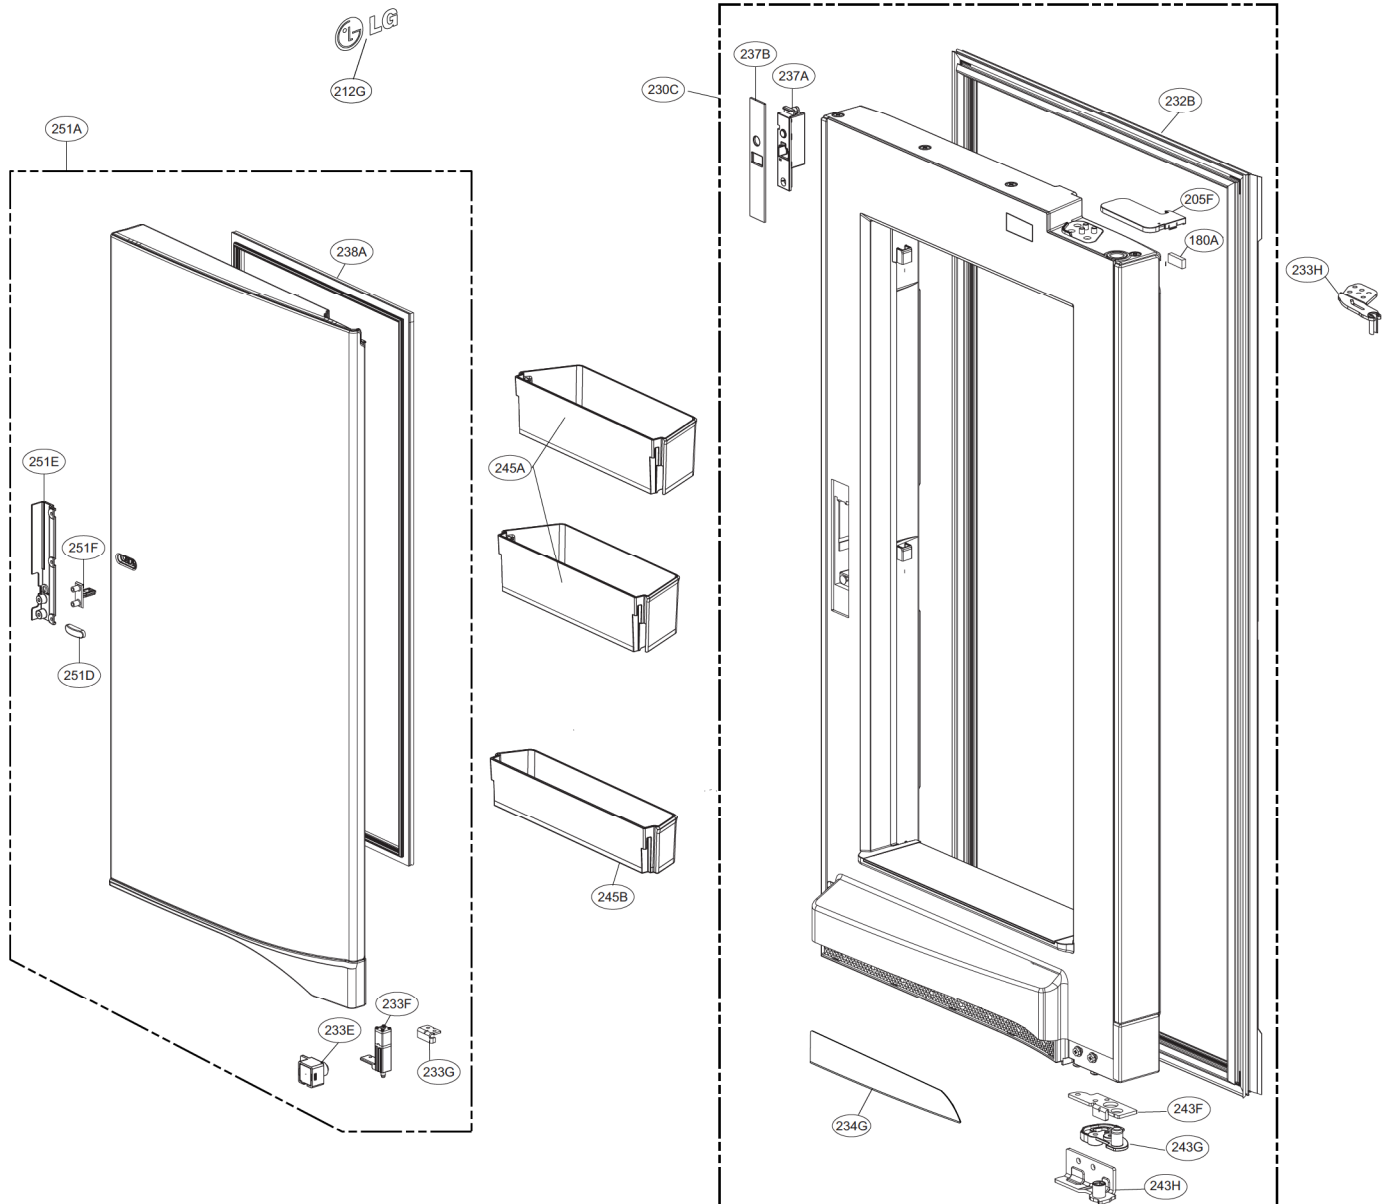

Exploded view and service parts list

Chapter 18 Exploded view and service parts list

1-1. R-Room Door Part

1. Model : GR-J24FW***

Exploded view and service parts list

1-2. R-Room Door Part

1. Model : GR-J24FW***

Exploded view and service parts list

1-3. R-Room Home Bar

1. Model : GR-J24FW***

Exploded view and service parts list

2-2. F-Room Door Part (2Star Mark)

1. Model : GR-J24FW***

Exploded view and service parts list

3-2. Case Parts (Reactor) (applied Pure N Fresh Filter)

1. Model : GR-J24FW***

Exploded view and service parts list

4. Drawers and Vegetable Room Part

1. Model : GR-J24FW***

Exploded view and service parts list