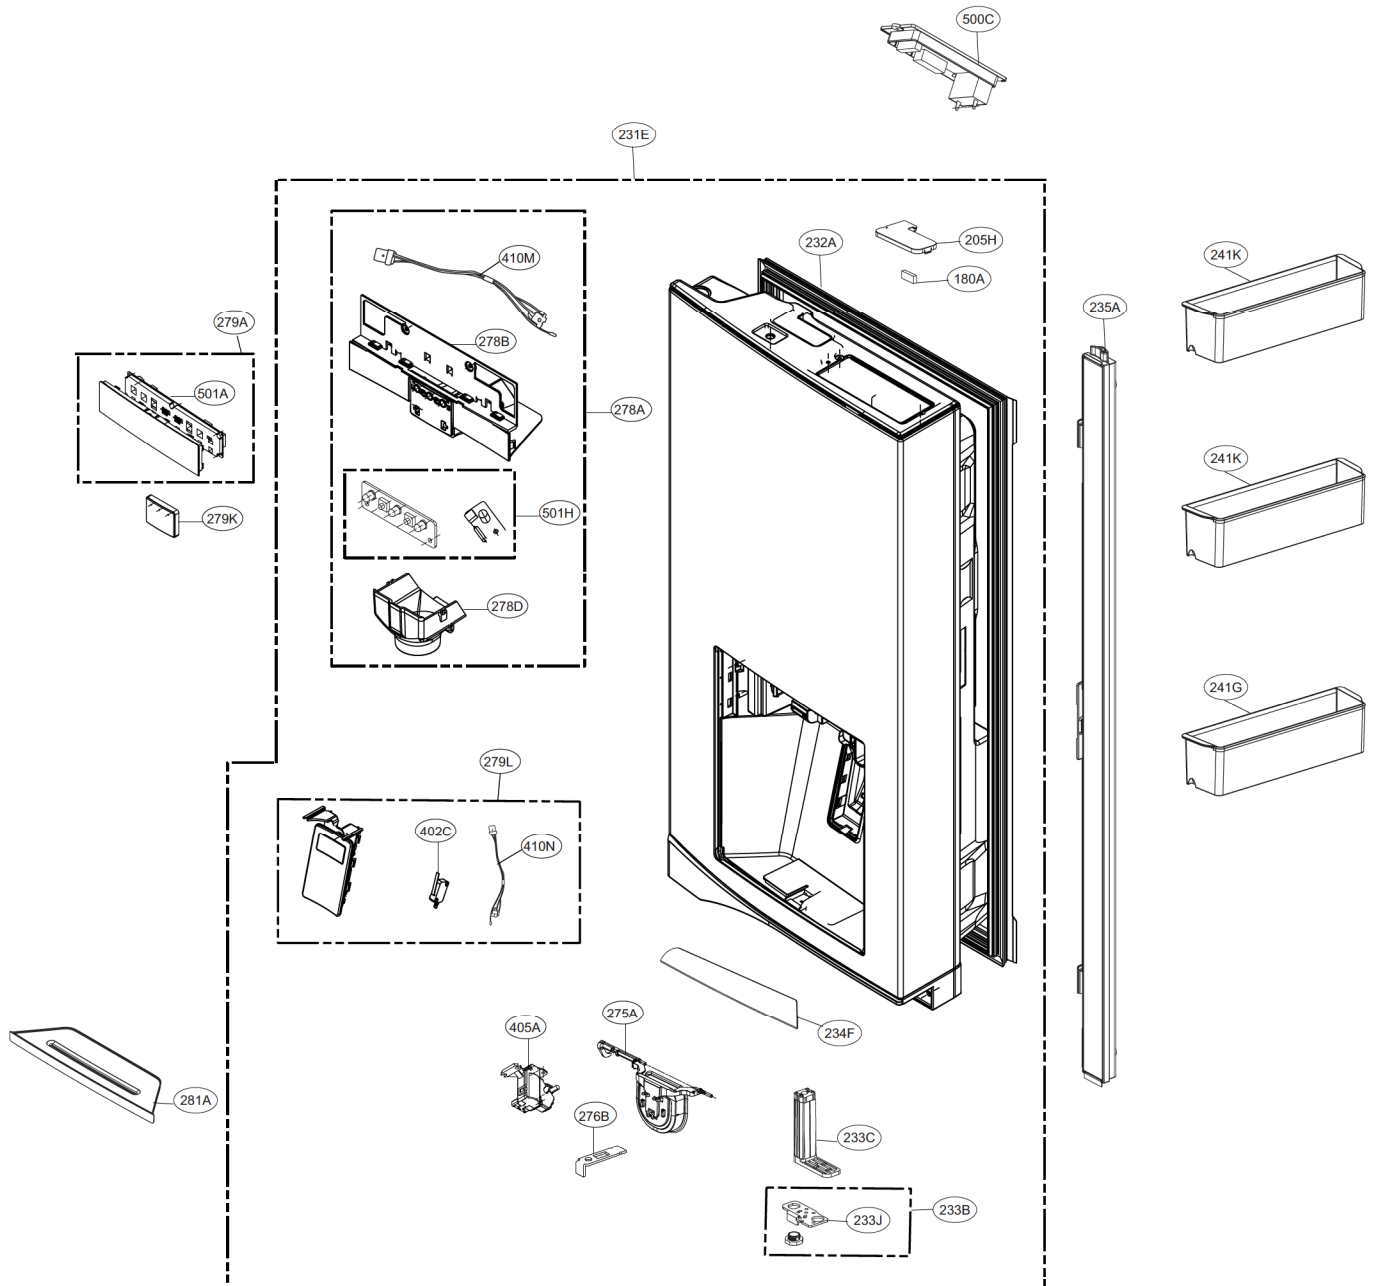

Exploded view and service parts list

Chapter 18 Exploded view and service parts list

1-1. R-Room Door Part

1. Model : GR-J24FW***

Exploded view and service parts list

1-2. R-Room Door Part

1. Model : GR-J24FW***

Exploded view and service parts list

1-3. R-Room Home Bar

1. Model : GR-J24FW***

Exploded view and service parts list

2-2. F-Room Door Part (2Star Mark)

1. Model : GR-J24FW***

Exploded view and service parts list

3-2. Case Parts (Reactor) (applied Pure N Fresh Filter)

1. Model : GR-J24FW***

Exploded view and service parts list

4. Drawers and Vegetable Room Part

1. Model : GR-J24FW***

Exploded view and service parts list

5-2. F-Room Drawer Part (Bucket Assembly,Dairy)

1. Model : GR-J24FW***

Exploded view and service parts list

6. Ice maker part

1. Model : GR-J24FW***

Exploded view and service parts list

7. Valve & water tube parts