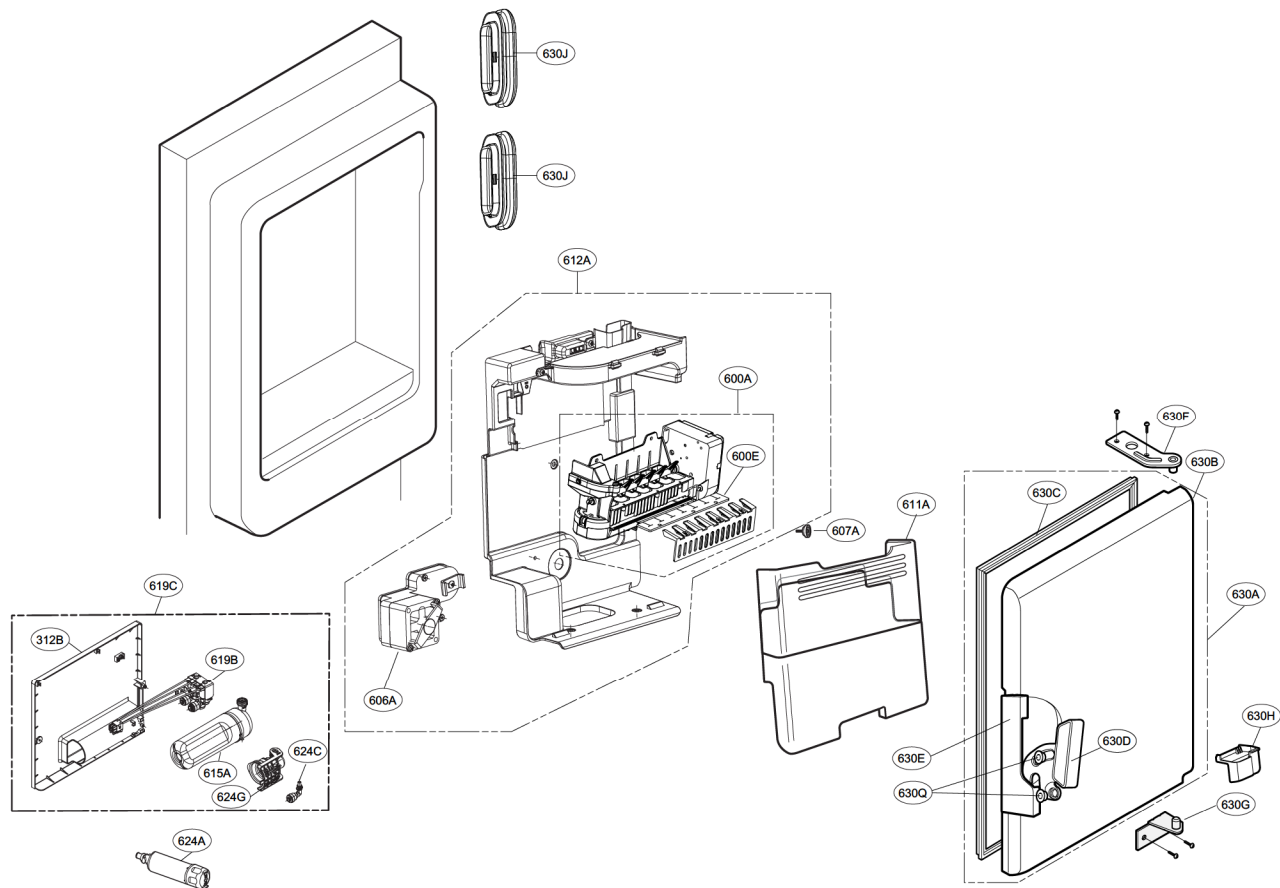

3-2. Case Parts (Reactor) (applied Pure N Fresh Filter)

1. Model : GR-J24FW***

Exploded view and service parts list

4. Drawers and Vegetable Room Part

1. Model : GR-J24FW***

Exploded view and service parts list

5-2. F-Room Drawer Part (Bucket Assembly,Dairy)

1. Model : GR-J24FW***

Exploded view and service parts list

6. Ice maker part

1. Model : GR-J24FW***

Exploded view and service parts list

7. Valve & water tube parts