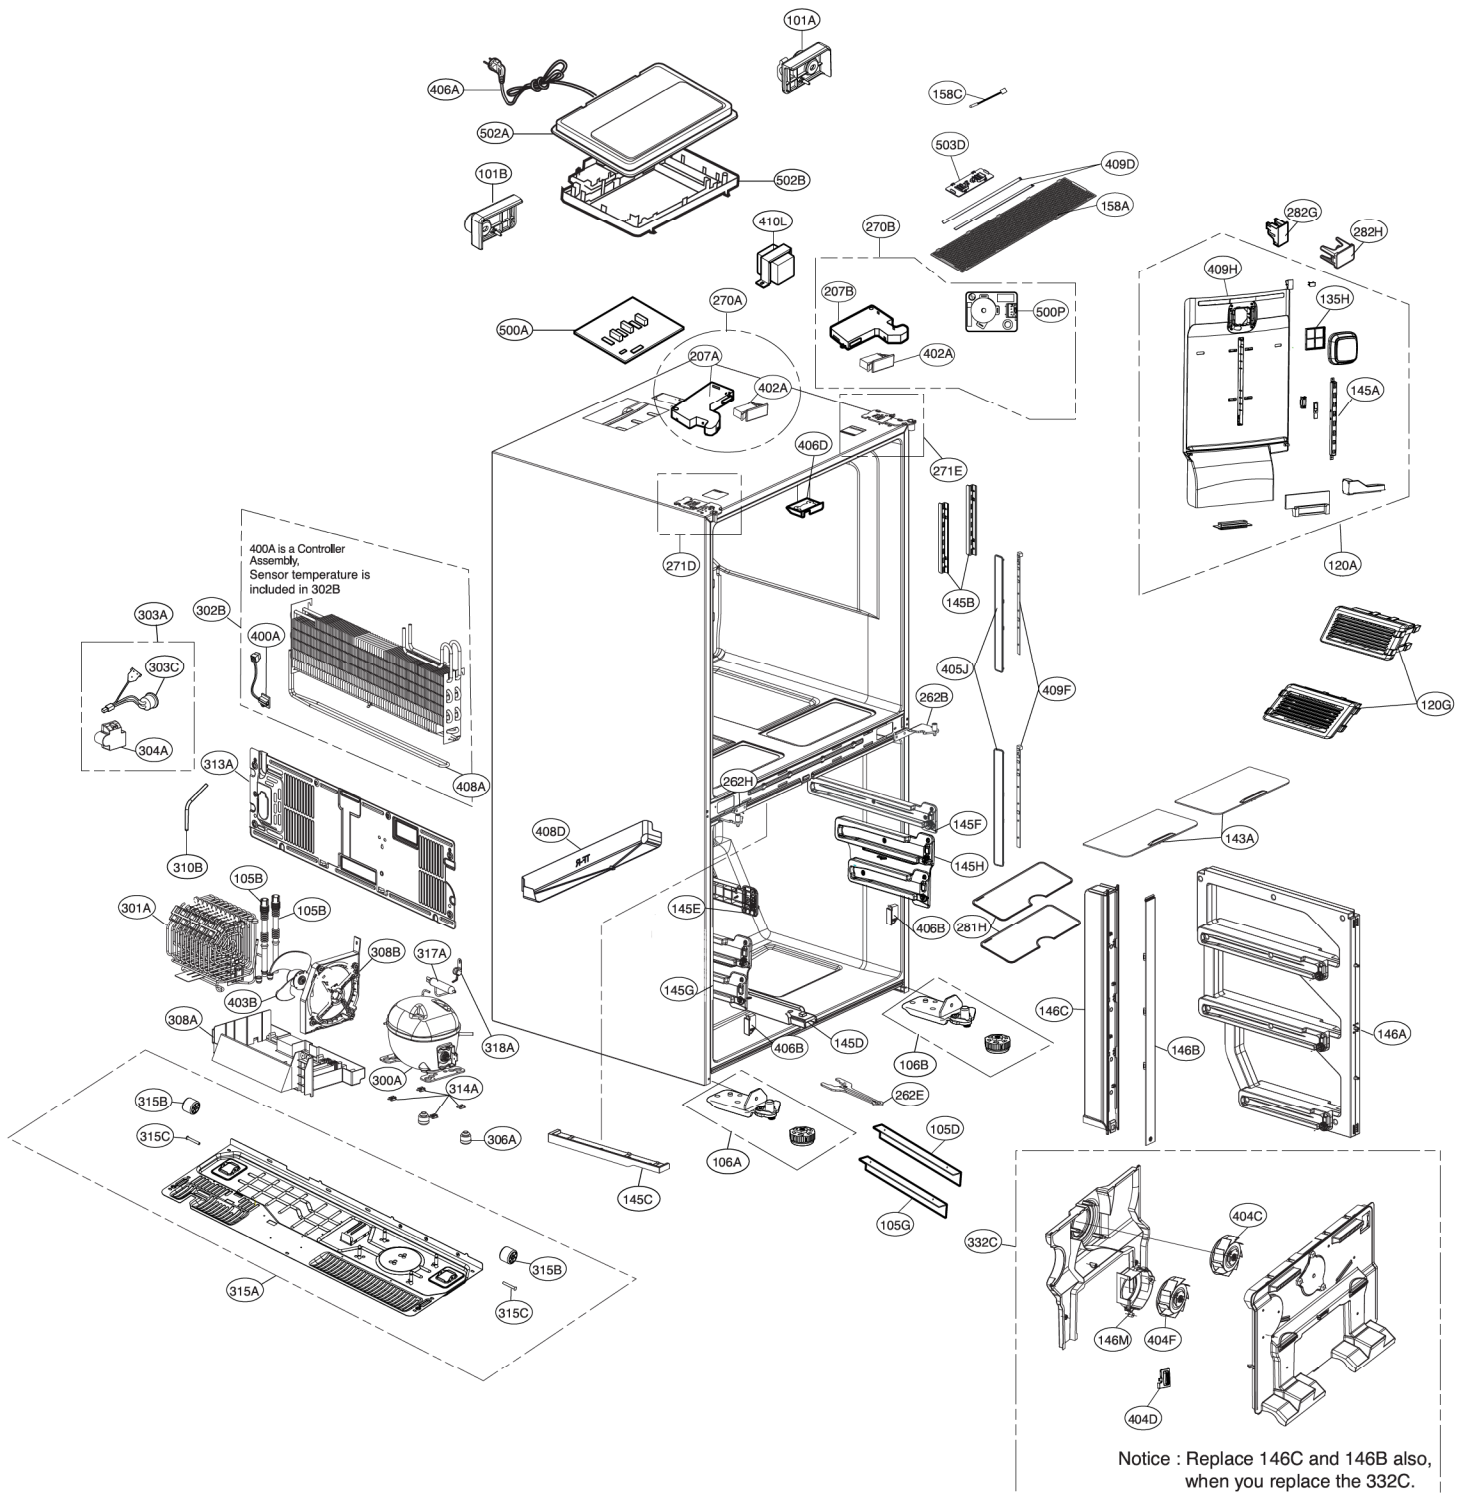

Exploded view and service parts list

Chapter 18 Exploded view and service parts list

1-1. R-Room Door Part

1. Model : GR-J24FW***

Exploded view and service parts list

1-2. R-Room Door Part

1. Model : GR-J24FW***

Exploded view and service parts list

1-3. R-Room Home Bar

1. Model : GR-J24FW***

Exploded view and service parts list

2-2. F-Room Door Part (2Star Mark)

1. Model : GR-J24FW***

Exploded view and service parts list

3-2. Case Parts (Reactor) (applied Pure N Fresh Filter)

1. Model : GR-J24FW***

Exploded view and service parts list

4. Drawers and Vegetable Room Part

1. Model : GR-J24FW***

Exploded view and service parts list

5-2. F-Room Drawer Part (Bucket Assembly,Dairy)

1. Model : GR-J24FW***

Exploded view and service parts list

6. Ice maker part

1. Model : GR-J24FW***

Exploded view and service parts list

7. Valve & water tube parts