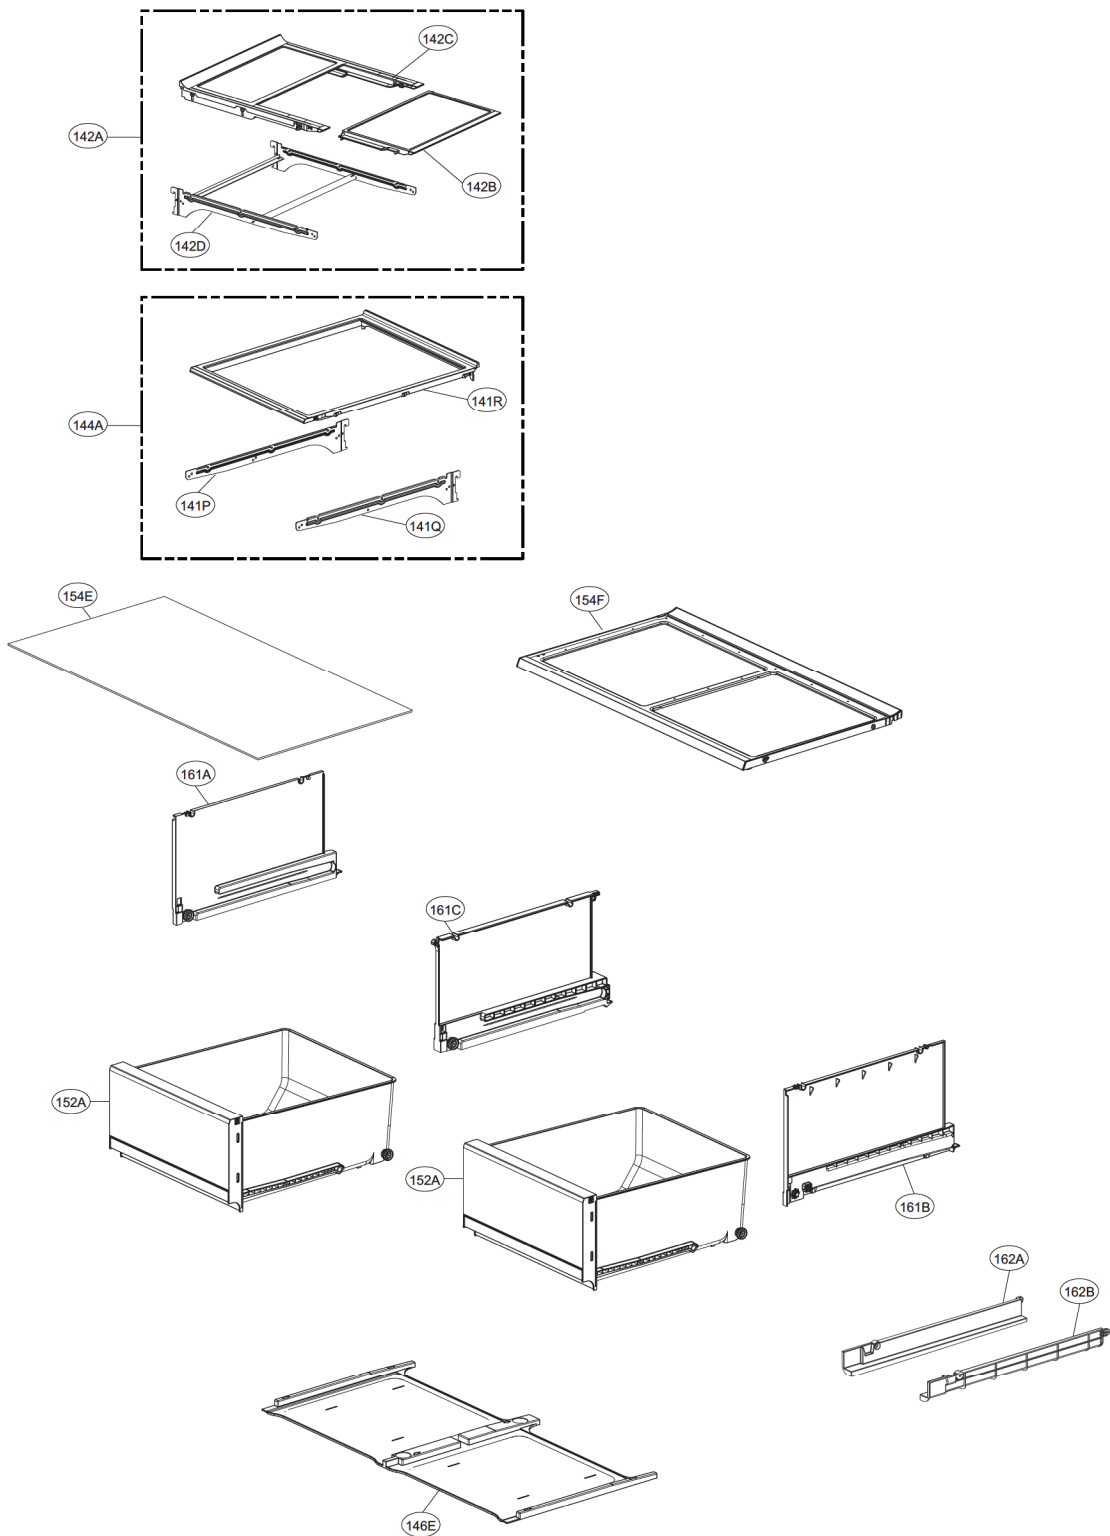

Exploded view and service parts list

Chapter 18 Exploded view and service parts list

1-1. R-Room Door Part

1. Model : GR-J24FW***

Exploded view and service parts list

1-2. R-Room Door Part

1. Model : GR-J24FW***

Exploded view and service parts list

1-3. R-Room Home Bar

1. Model : GR-J24FW***

Exploded view and service parts list

2-2. F-Room Door Part (2Star Mark)

1. Model : GR-J24FW***

Exploded view and service parts list

3-2. Case Parts (Reactor) (applied Pure N Fresh Filter)

1. Model : GR-J24FW***

Exploded view and service parts list

4. Drawers and Vegetable Room Part

1. Model : GR-J24FW***

Exploded view and service parts list

5-2. F-Room Drawer Part (Bucket Assembly,Dairy)

1. Model : GR-J24FW***

Exploded view and service parts list

6. Ice maker part

1. Model : GR-J24FW***

Exploded view and service parts list

7. Valve & water tube parts