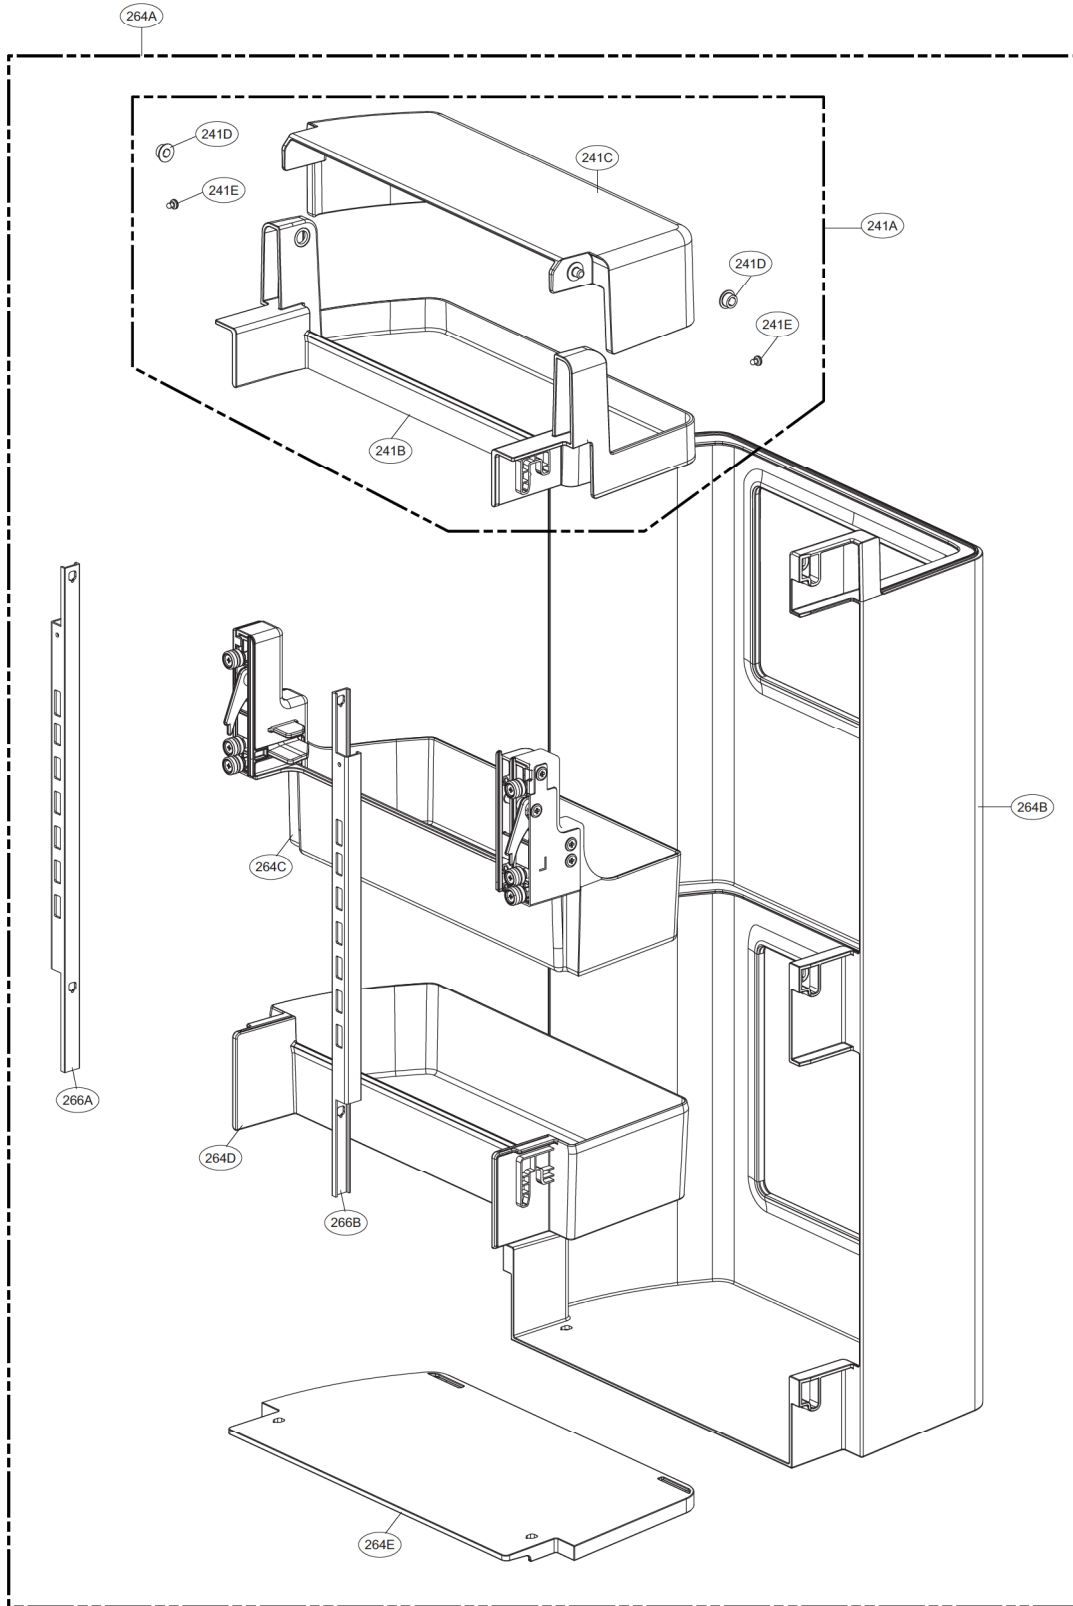

Exploded view and service parts list

Chapter 18 Exploded view and service parts list

1-1. R-Room Door Part

1. Model : GR-J24FW***

Exploded view and service parts list

1-2. R-Room Door Part

1. Model : GR-J24FW***

Exploded view and service parts list

1-3. R-Room Home Bar

1. Model : GR-J24FW***

Exploded view and service parts list

2-2. F-Room Door Part (2Star Mark)

1. Model : GR-J24FW***

Exploded view and service parts list

3-2. Case Parts (Reactor) (applied Pure N Fresh Filter)

1. Model : GR-J24FW***

Exploded view and service parts list

4. Drawers and Vegetable Room Part

1. Model : GR-J24FW***

Exploded view and service parts list

5-2. F-Room Drawer Part (Bucket Assembly,Dairy)

1. Model : GR-J24FW***

Exploded view and service parts list

6. Ice maker part

1. Model : GR-J24FW***

Exploded view and service parts list

7. Valve & water tube parts