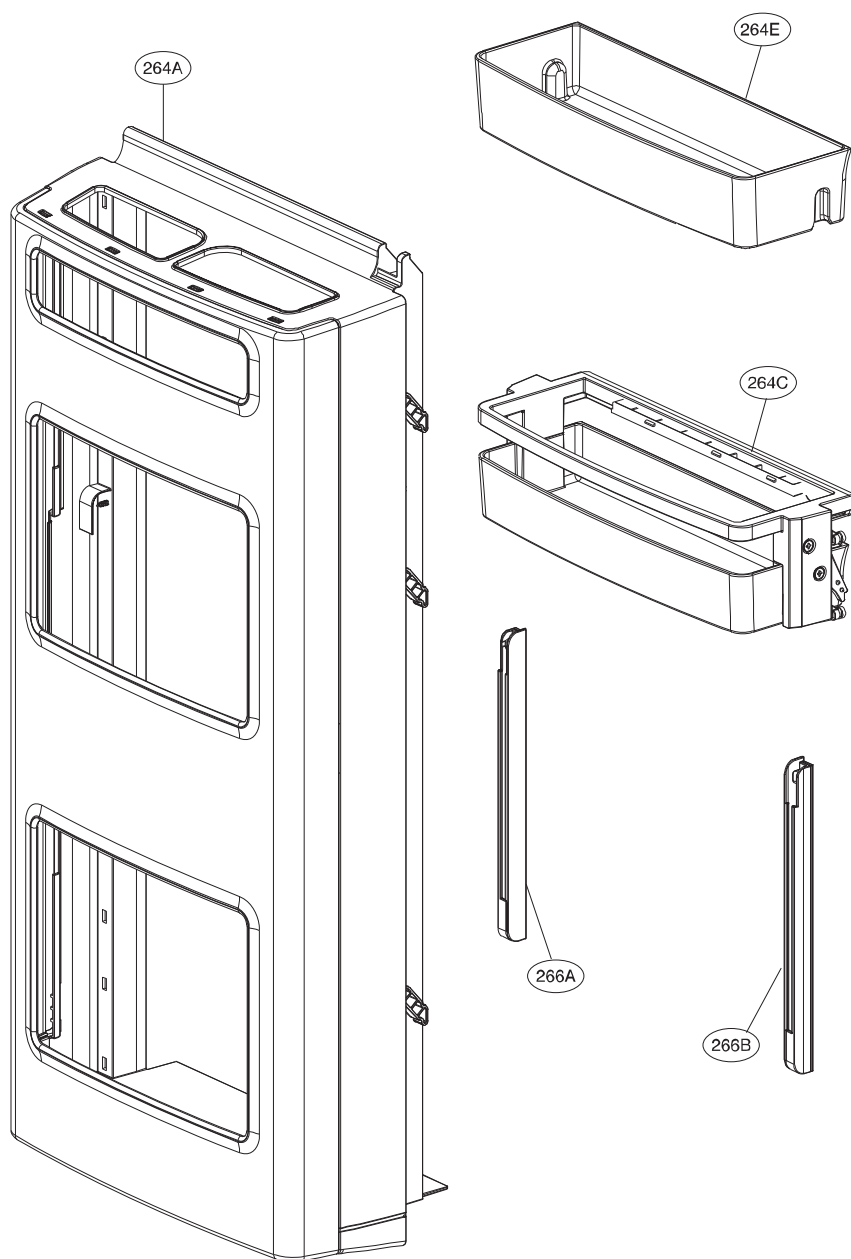

Exploded view and service parts list

1. Model : GR-J24FTSHV.ANSQEUR - GMJ936NSHV

SVC Location	P/No.	
	Before	After
279A	Refer to the next page.	
231E		
500C	ABQ72940011	ABQ72940053

※ Part Interchangeable : Products produced after the "S/N: 901KR**16975~" should be serviced by "After P/No." parts.

Exploded view and service parts list

1-2. R-Room Right Door Part

1. Model : GR-J24FT***

Exploded view and service parts list

1-3. R-Room Home Bar Basket

1. Model : GR-J24FT*** / GR-X24FT***

Exploded view and service parts list

2. F-Room Door Part (applied 2Star Mark Basket)

1. Model : GR-*24FT***

Exploded view and service parts list

1. Model : GR-J24FTSHV.ANSQEUR - GMJ936NSHV

SVC Location	P/No.	
	Before	After
406A	EAD64545723	EAD64545753
500A	EBR82310220	EBR85712655
502A	ACQ77079705	ACQ77079711
502B	MBN62749401	MBN62749405

Exploded view and service parts list

5. F-Room Drawer Part

1. Model : GR-*24FT***