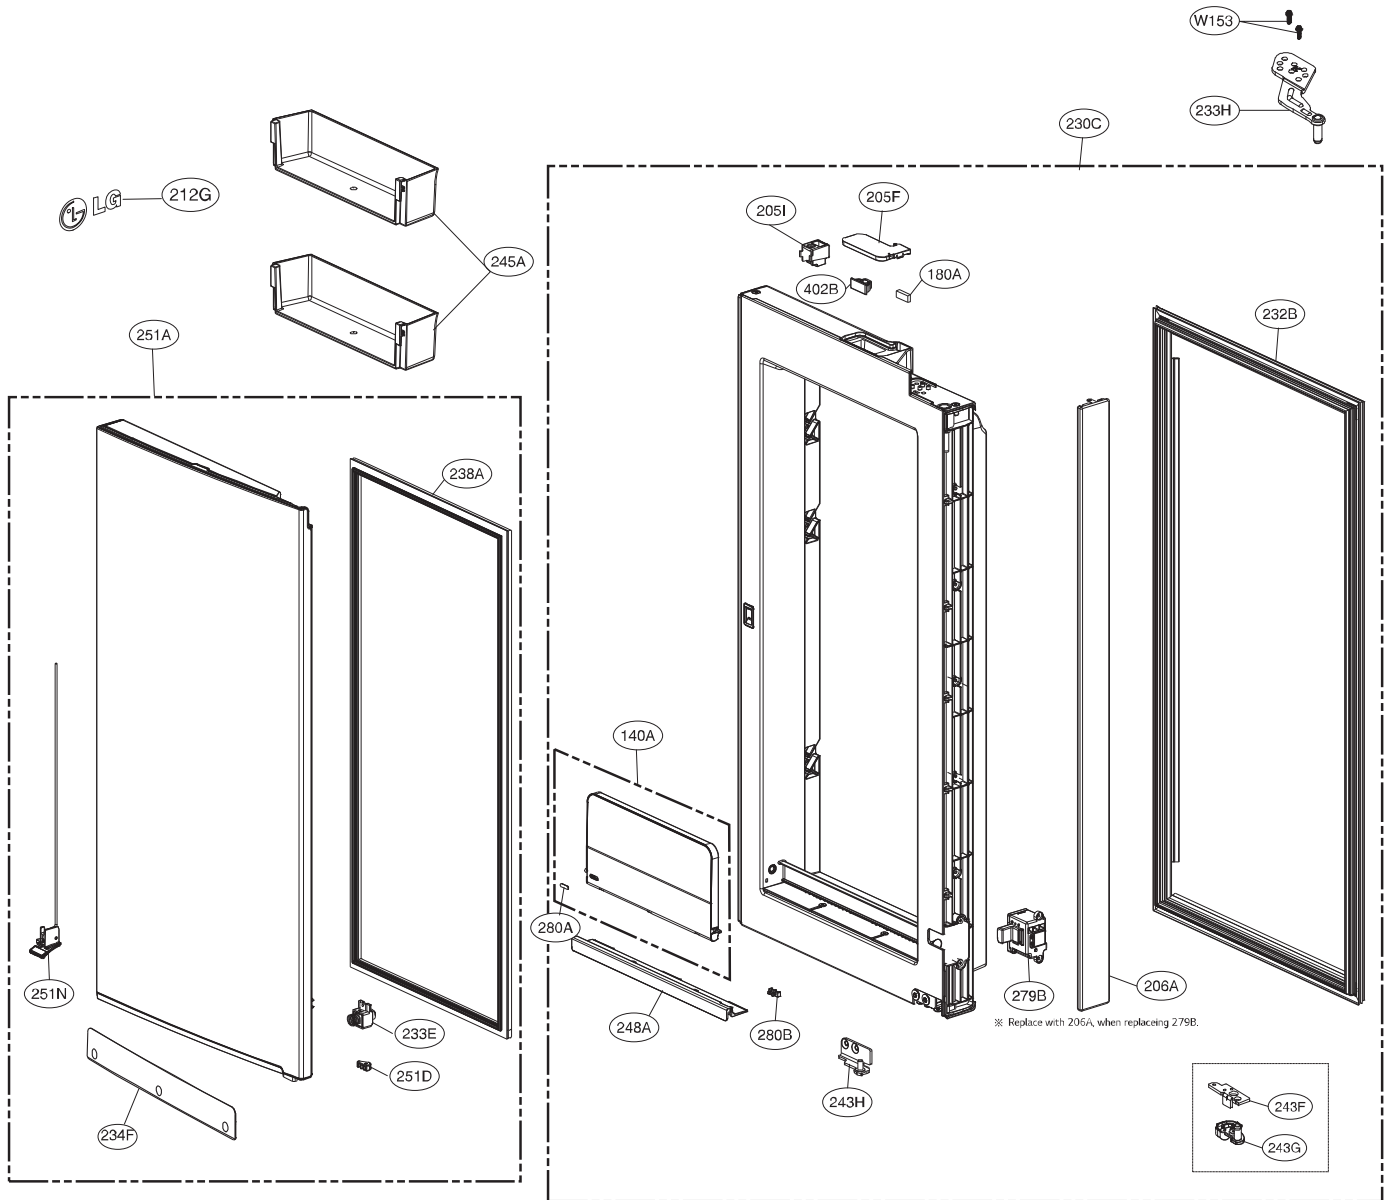

Exploded view and service parts list

1. Model : GR-J24FTSHV.ANSQEUR - GMJ936NSHV

SVC Location	P/No.	
	Before	After
279A	Refer to the next page.	
231E		
500C	ABQ72940011	ABQ72940053

※ Part Interchangeable : Products produced after the "S/N: 901KR**16975~" should be serviced by "After P/No." parts.

Exploded view and service parts list

1-2. R-Room Right Door Part

1. Model : GR-J24FT***

Exploded view and service parts list

1-3. R-Room Home Bar Basket

1. Model : GR-J24FT*** / GR-X24FT***

Exploded view and service parts list