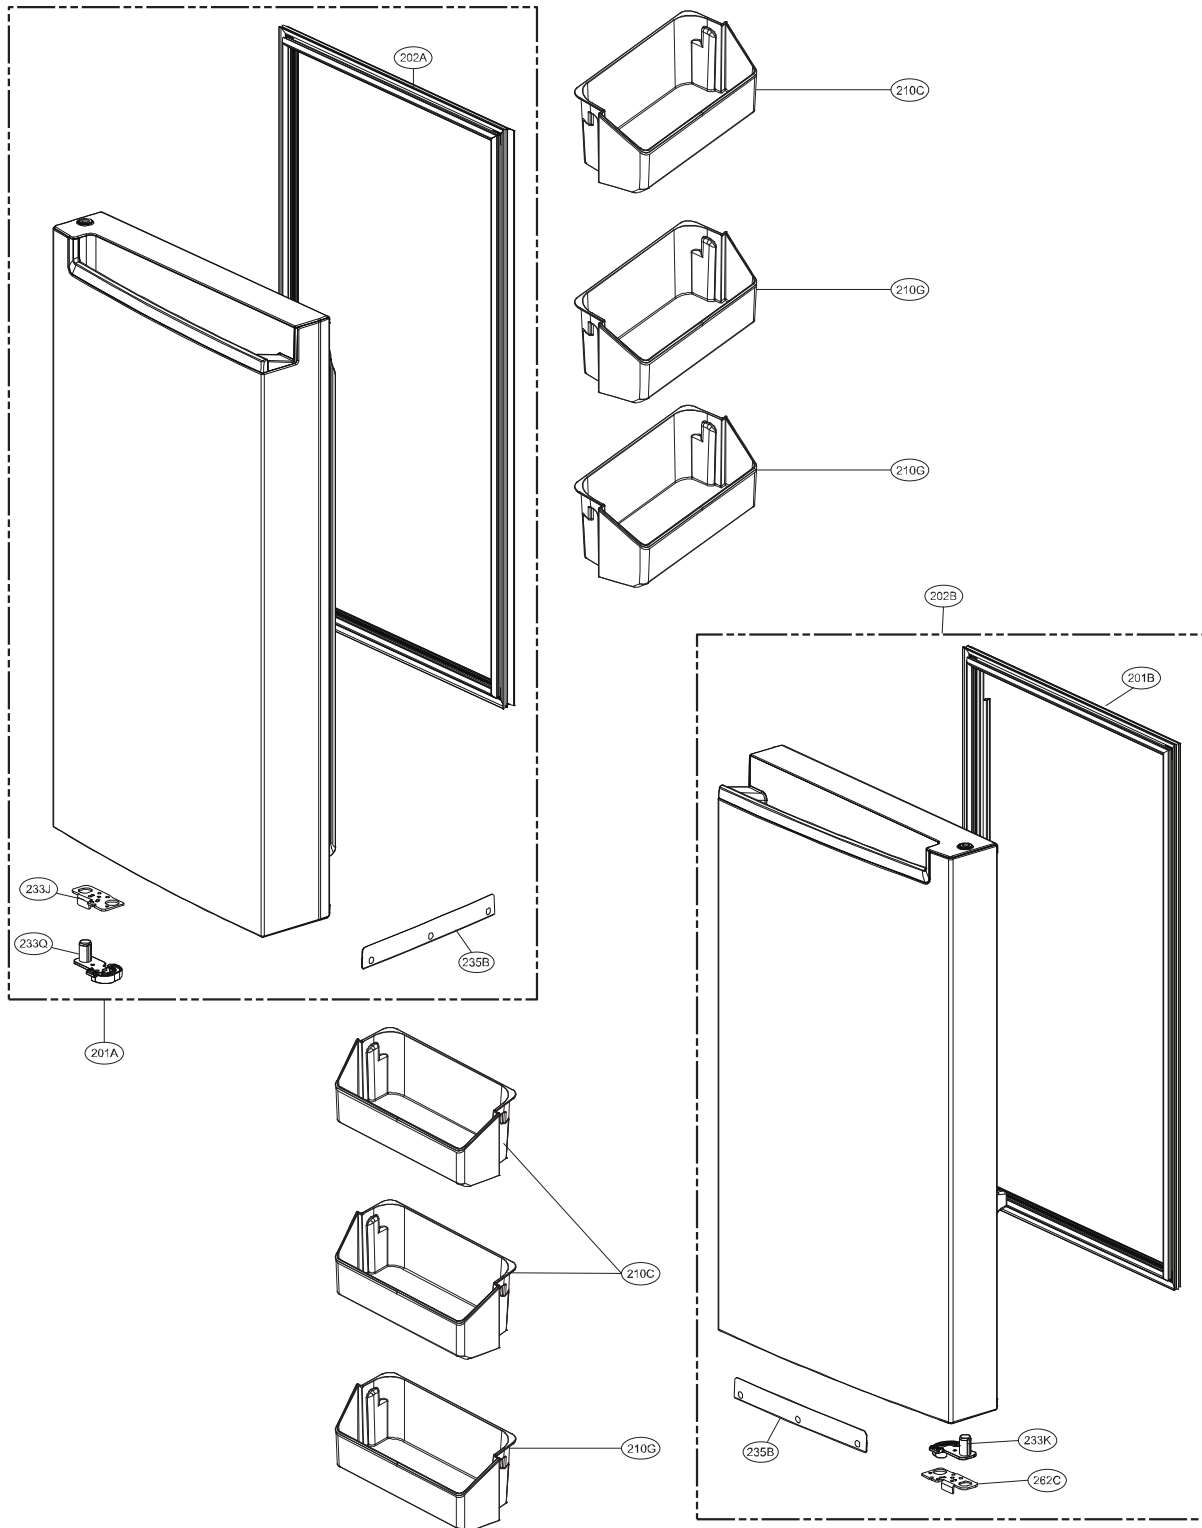

Exploded view and service parts list

1-2. R-Room Right Door Part

1. Model : GR-J24FT***

Exploded view and service parts list

1-3. R-Room Home Bar Basket

1. Model : GR-J24FT*** / GR-X24FT***

Exploded view and service parts list

2. F-Room Door Part (applied 2Star Mark Basket)

1. Model : GR-*24FT***

Exploded view and service parts list

1. Model : GR-J24FTSHV.ANSQEUR - GMJ936NSHV

SVC Location	P/No.	
	Before	After
406A	EAD64545723	EAD64545753
500A	EBR82310220	EBR85712655
502A	ACQ77079705	ACQ77079711
502B	MBN62749401	MBN62749405

Exploded view and service parts list

5. F-Room Drawer Part

1. Model : GR-*24FT***