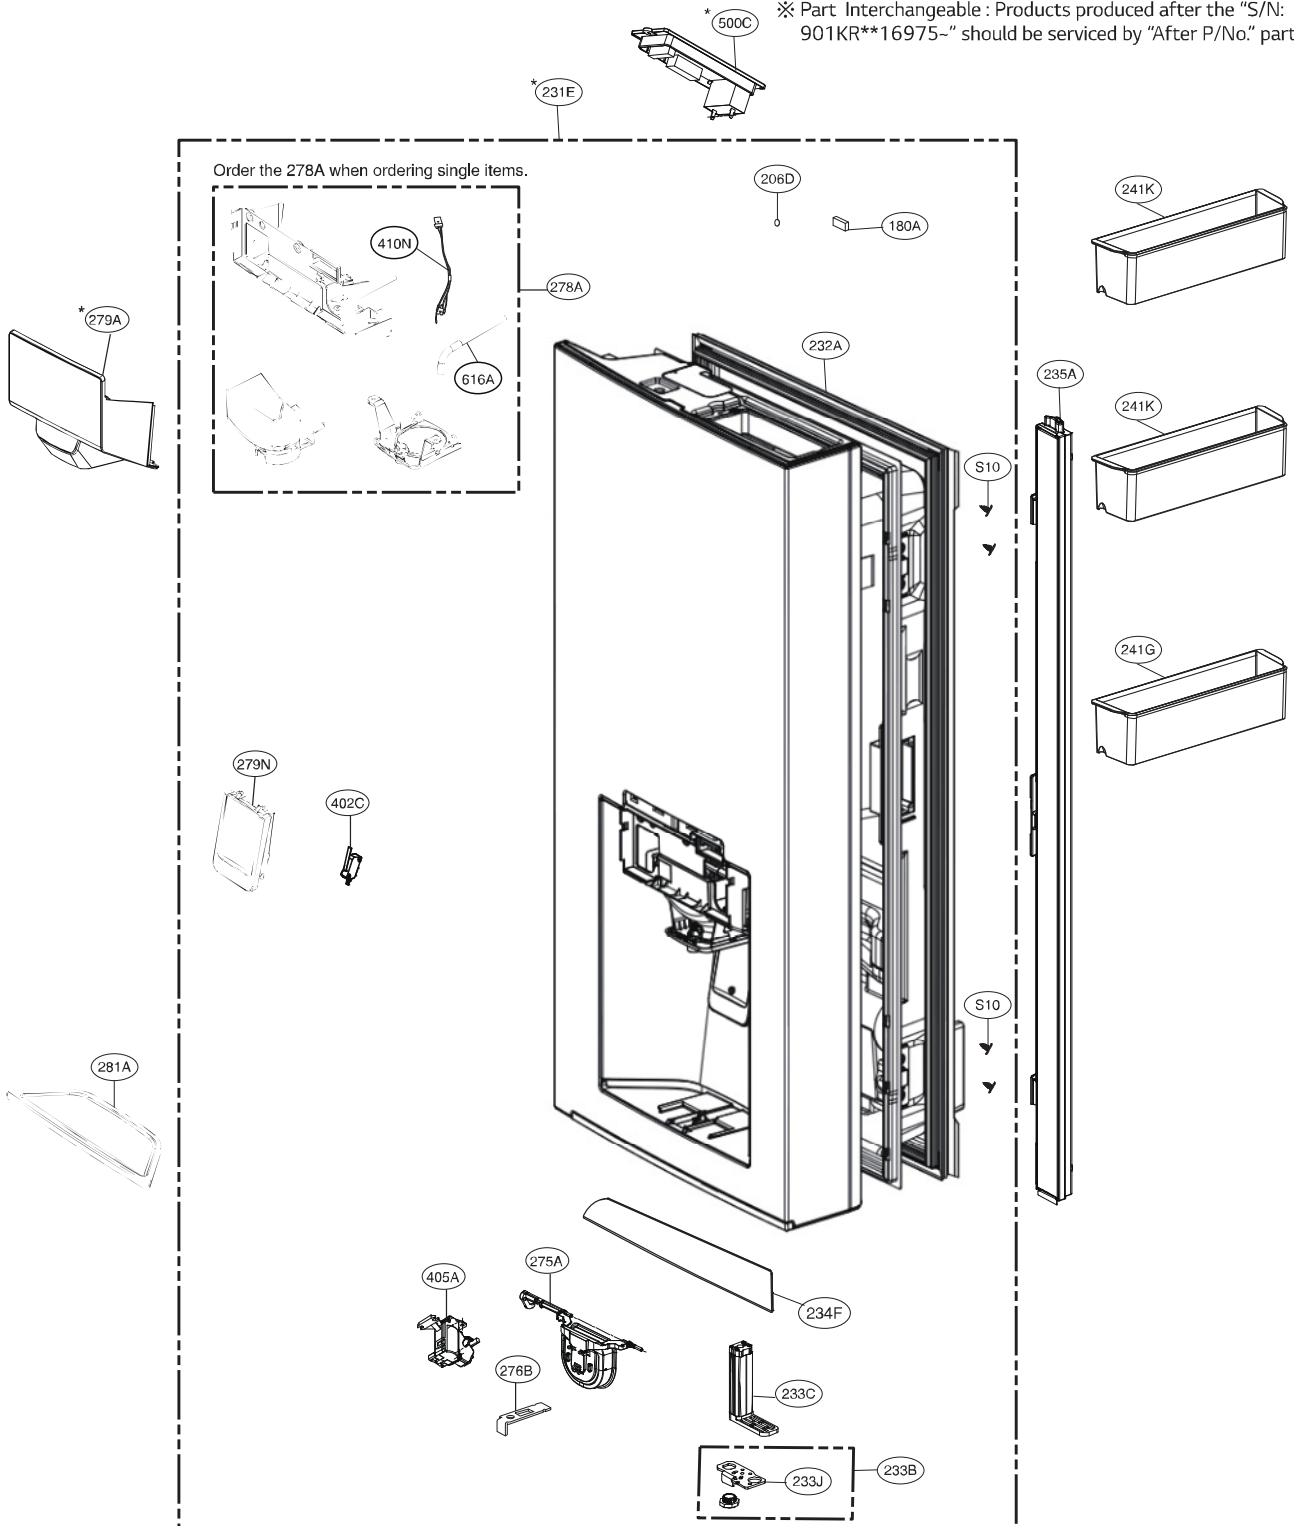

Exploded view and service parts list

1. Model : GR-J24FTSHV.ANSQEUR - GMJ936NSHV

SVC Location	P/No.	
	Before	After
279A	Refer to the next page.	
231E		
500C	ABQ72940011	ABQ72940053

※ Part Interchangeable : Products produced after the "S/N: 901KR**16975~" should be serviced by "After P/No." parts.

Exploded view and service parts list

1-2. R-Room Right Door Part

1. Model : GR-J24FT***

Exploded view and service parts list

1-3. R-Room Home Bar Basket

1. Model : GR-J24FT*** / GR-X24FT***

Exploded view and service parts list

Exploded view and service parts list

5. F-Room Drawer Part

1. Model : GR-*24FT***