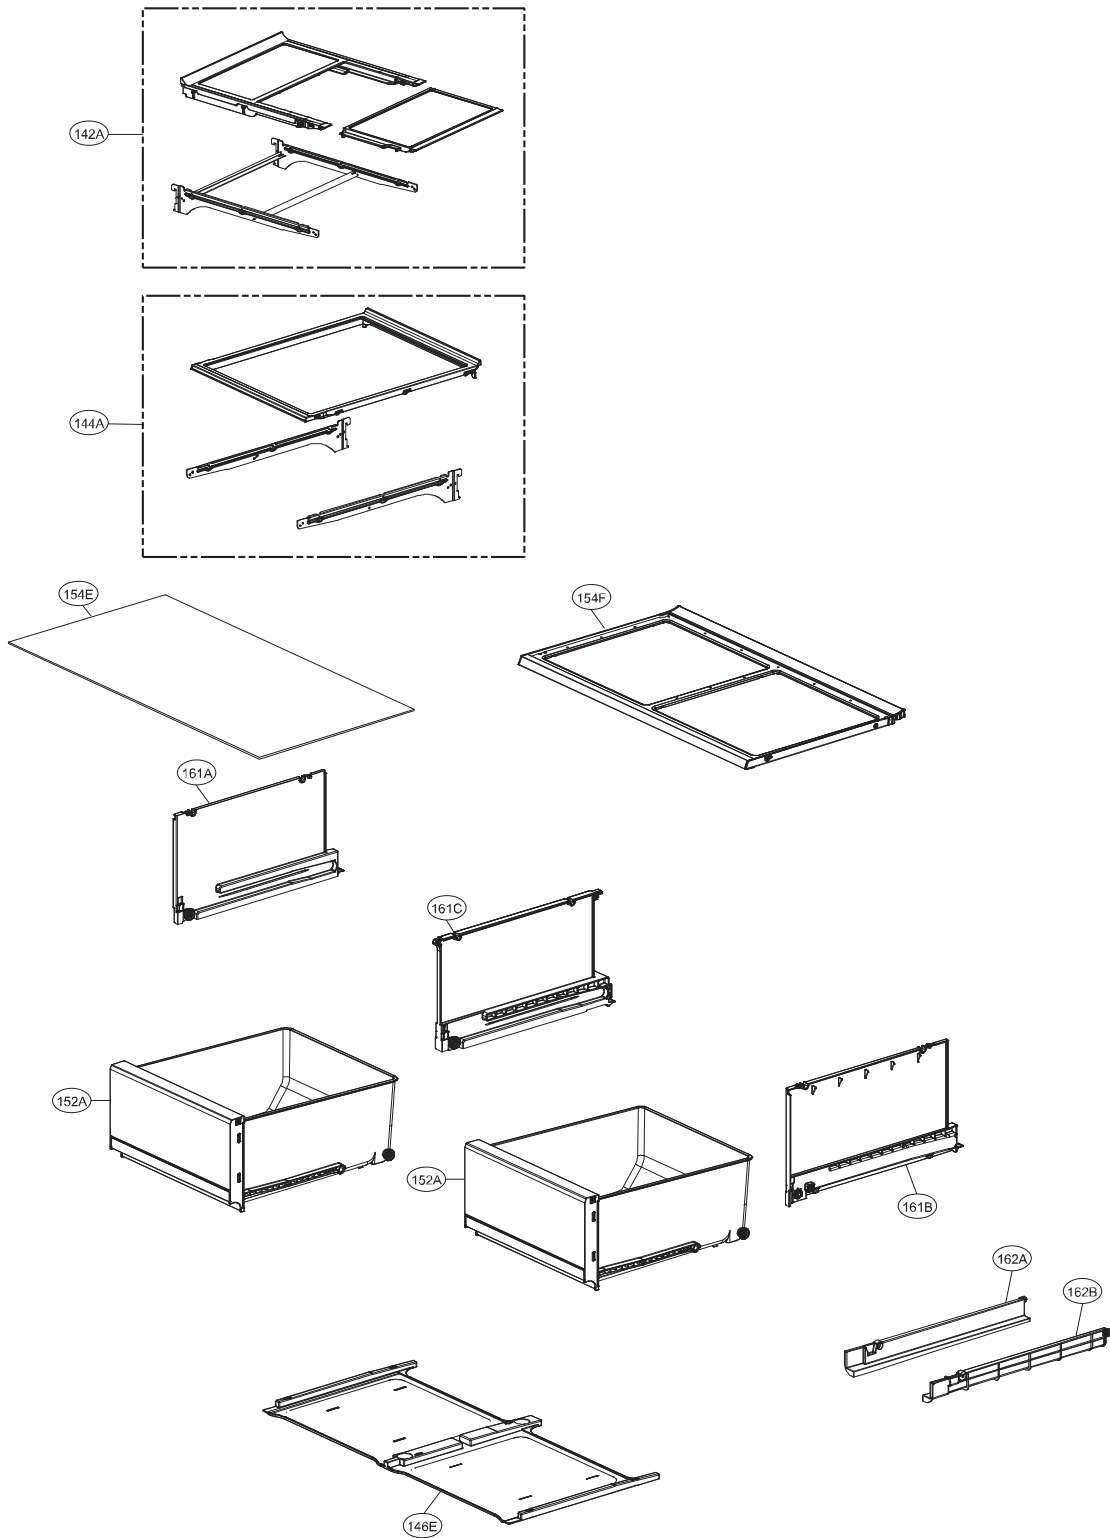

Exploded view and service parts list

1-2. R-Room Right Door Part

1. Model : GR-J24FT***

Exploded view and service parts list

1-3. R-Room Home Bar Basket

1. Model : GR-J24FT*** / GR-X24FT***

Exploded view and service parts list

2. F-Room Door Part (applied 2Star Mark Basket)

1. Model : GR-*24FT***

Exploded view and service parts list

1. Model : GR-J24FTSHV.ANSQEUR - GMJ936NSHV

SVC Location	P/No.	
	Before	After
406A	EAD64545723	EAD64545753
500A	EBR82310220	EBR85712655
502A	ACQ77079705	ACQ77079711
502B	MBN62749401	MBN62749405

※ Part Interchangeable : Products produced after the "S/N: 901KR**16975-" should be serviced by "After P/No." parts.

Exploded view and service parts list

4. Drawers and Vegetable Room Part

1. Model : GR-*24FT***

Exploded view and service parts list

5. F-Room Drawer Part

1. Model : GR-*24FT***