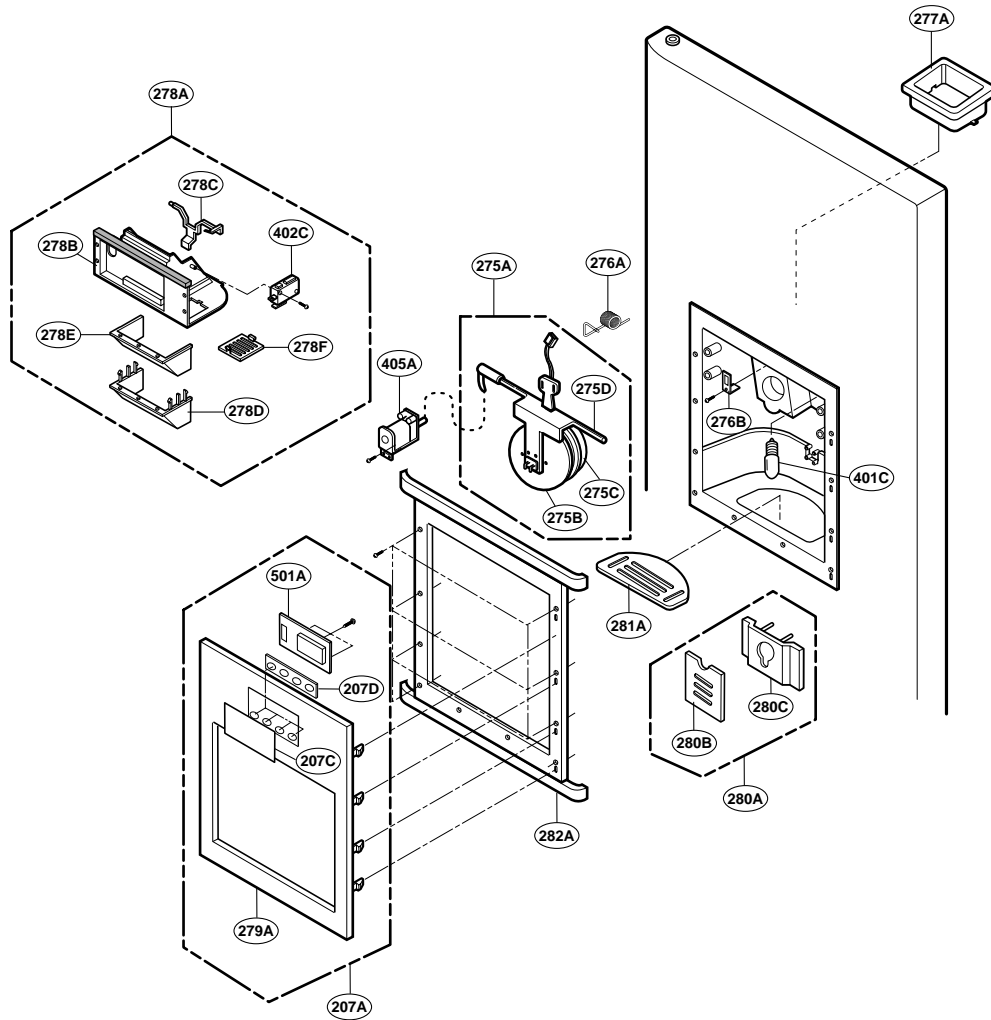

EXPLODED VIEW

FREEZER DOOR PART

EXPLODED VIEW

Ref No. : GR-267EJF

REFRIGERATOR DOOR PART

EXPLODED VIEW

FREEZER COMPARTMENT

EXPLODED VIEW

REFRIGERATOR COMPARTMENT

EXPLODED VIEW

DISPENSER PART

EXPLODED VIEW

ICE & WATER PART

EXPLODED VIEW

MACHINE COMPARTMENT