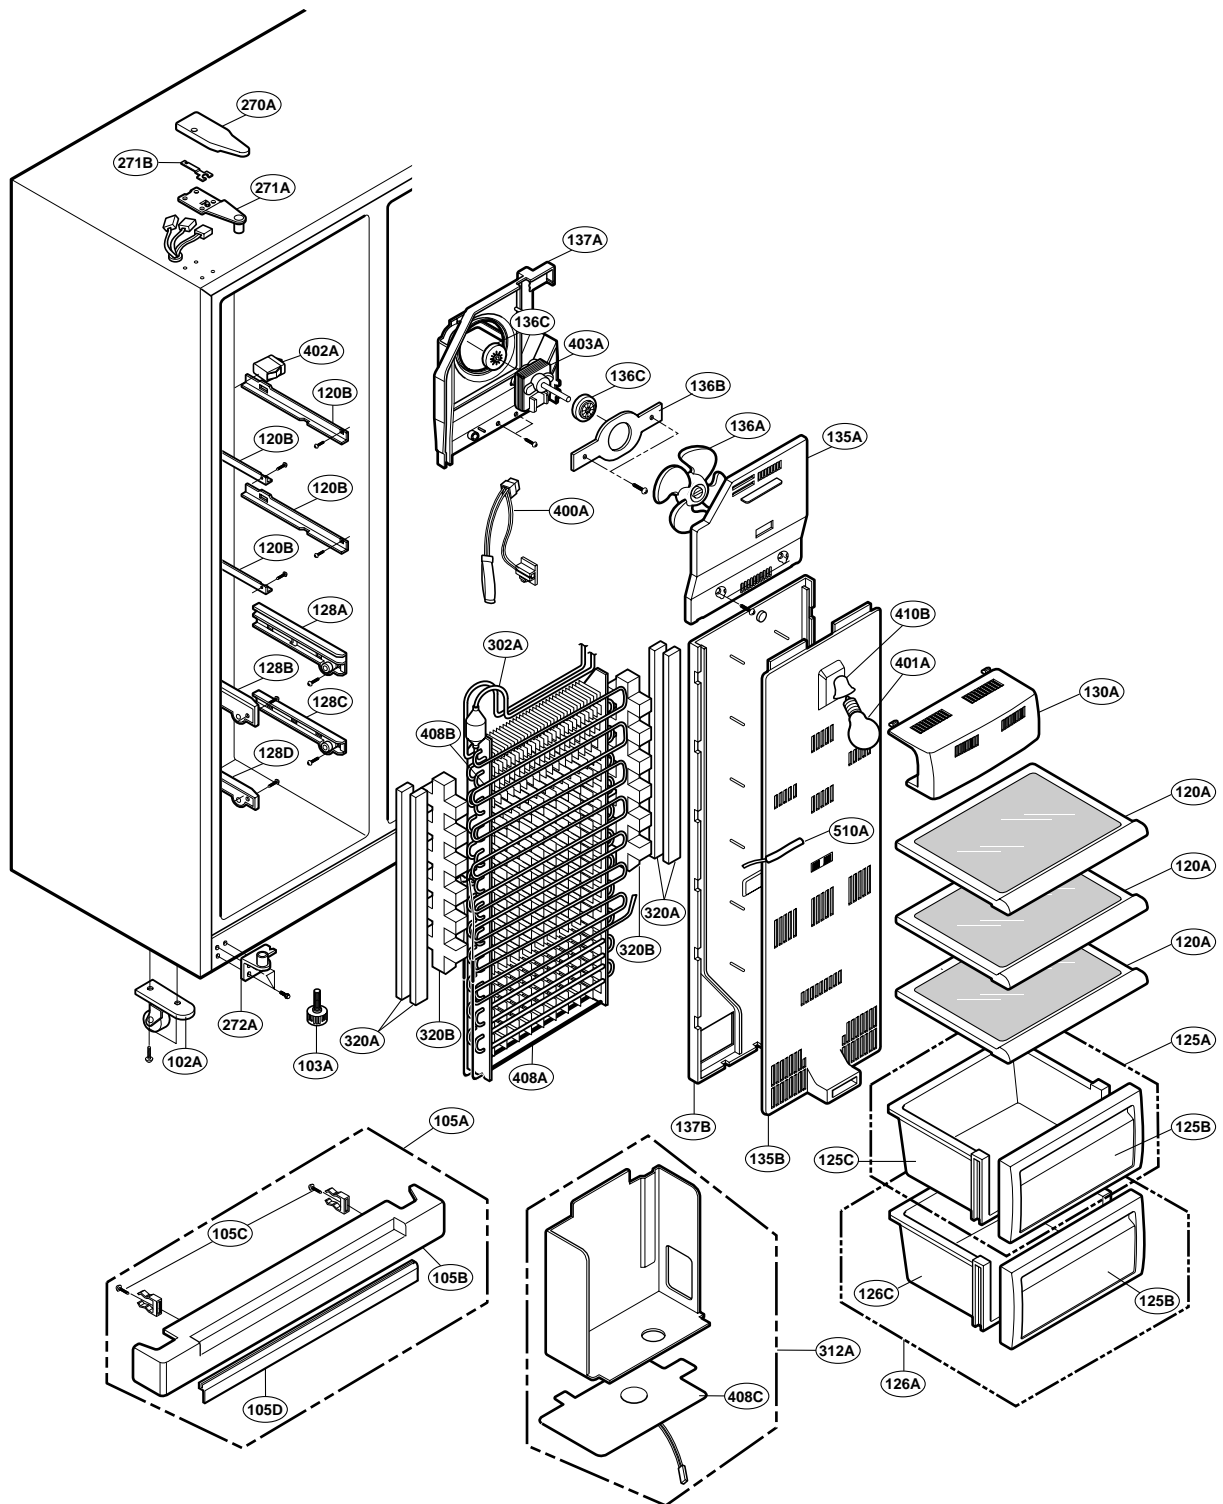

EXPLODED VIEW

FREEZER DOOR PART

EXPLODED VIEW

Ref No. : GR-267EJF

REFRIGERATOR DOOR PART

EXPLODED VIEW

FREEZER COMPARTMENT

EXPLODED VIEW

REFRIGERATOR COMPARTMENT

EXPLODED VIEW

DISPENSER PART

EXPLODED VIEW

ICE & WATER PART

EXPLODED VIEW

MACHINE COMPARTMENT