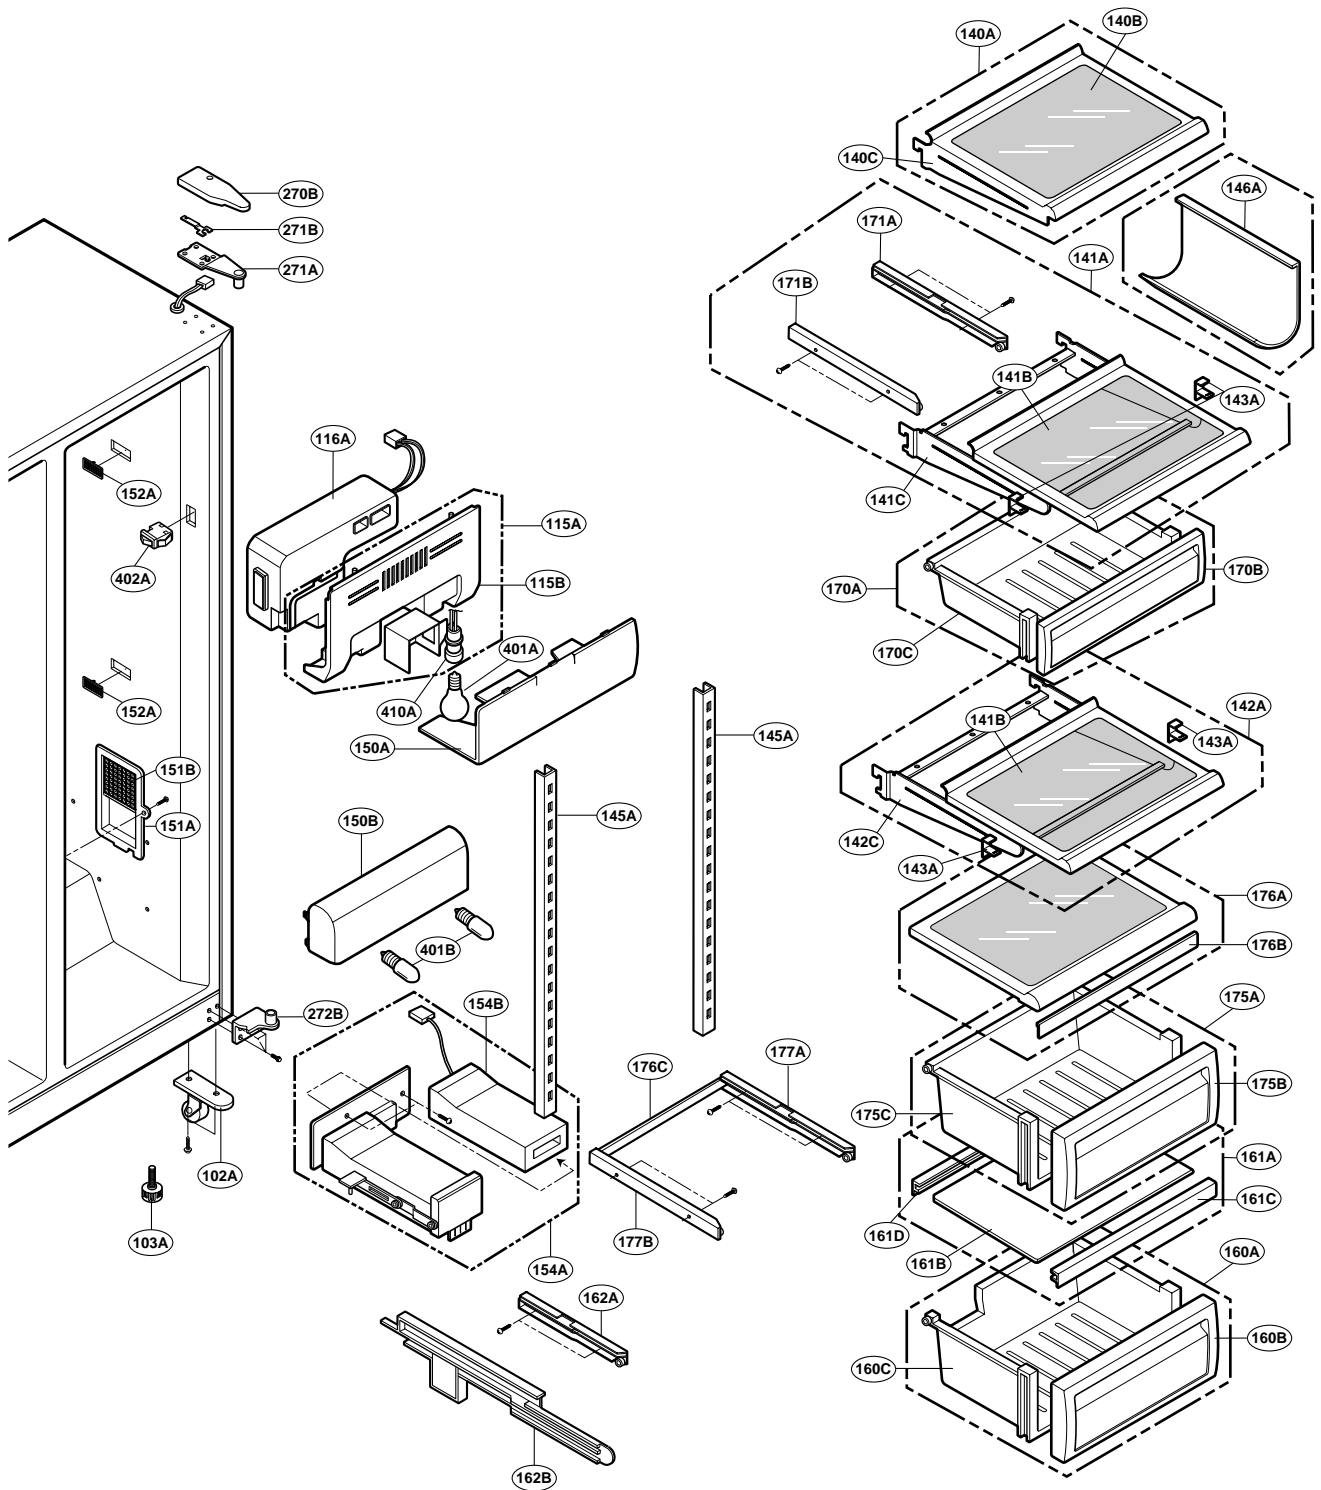

EXPLODED VIEW

FREEZER DOOR PART

EXPLODED VIEW

Ref No. : GR-267EJF

REFRIGERATOR DOOR PART

EXPLODED VIEW

FREEZER COMPARTMENT

EXPLODED VIEW

REFRIGERATOR COMPARTMENT

EXPLODED VIEW

DISPENSER PART

EXPLODED VIEW

ICE & WATER PART

EXPLODED VIEW

MACHINE COMPARTMENT