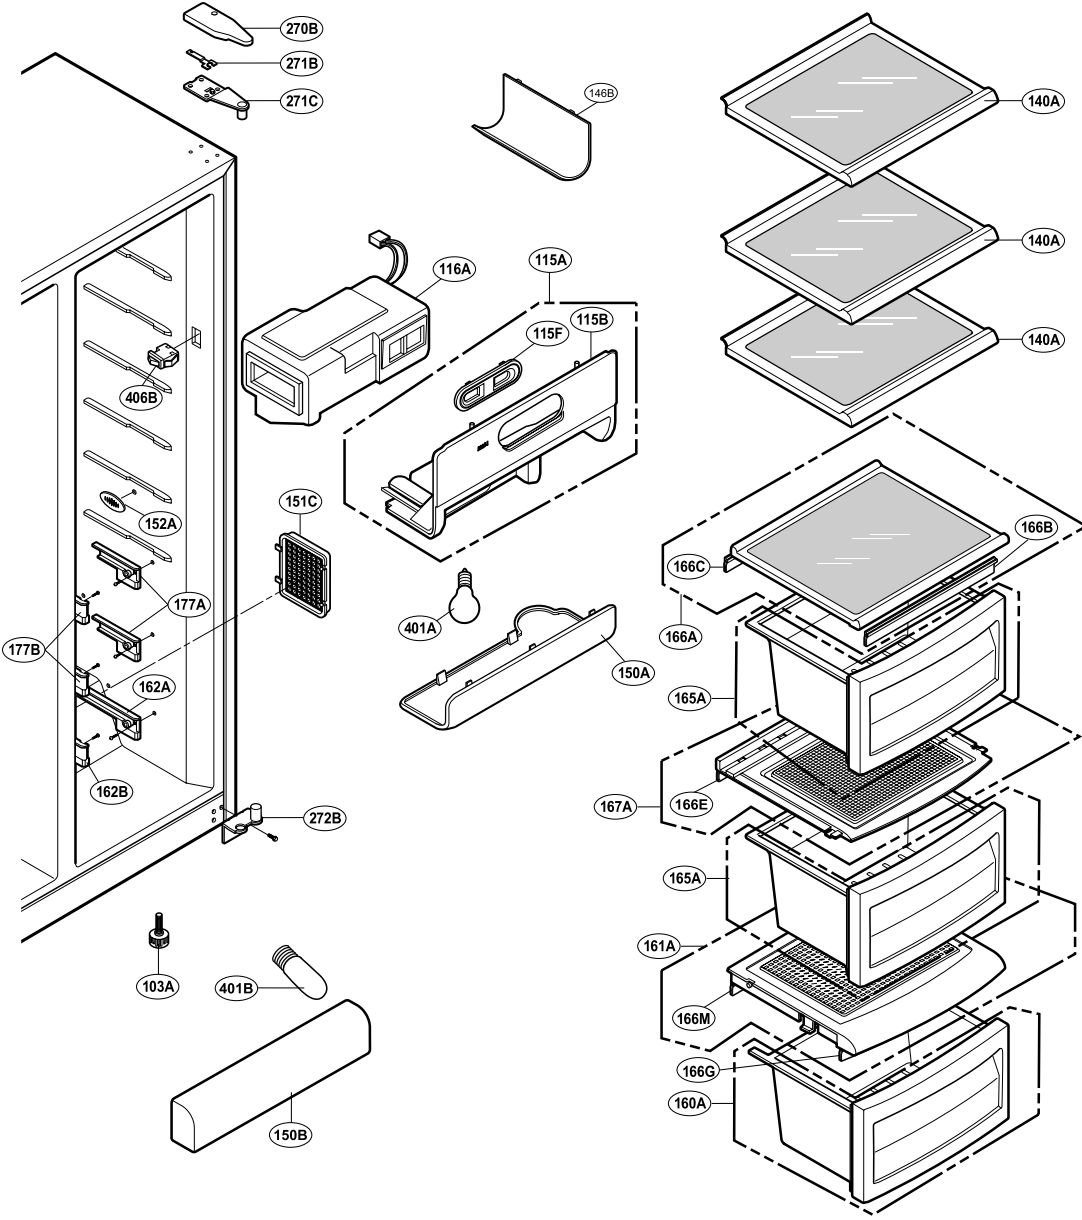

EXPLODED VIEW

REFRIGERATOR COMPARTMENT