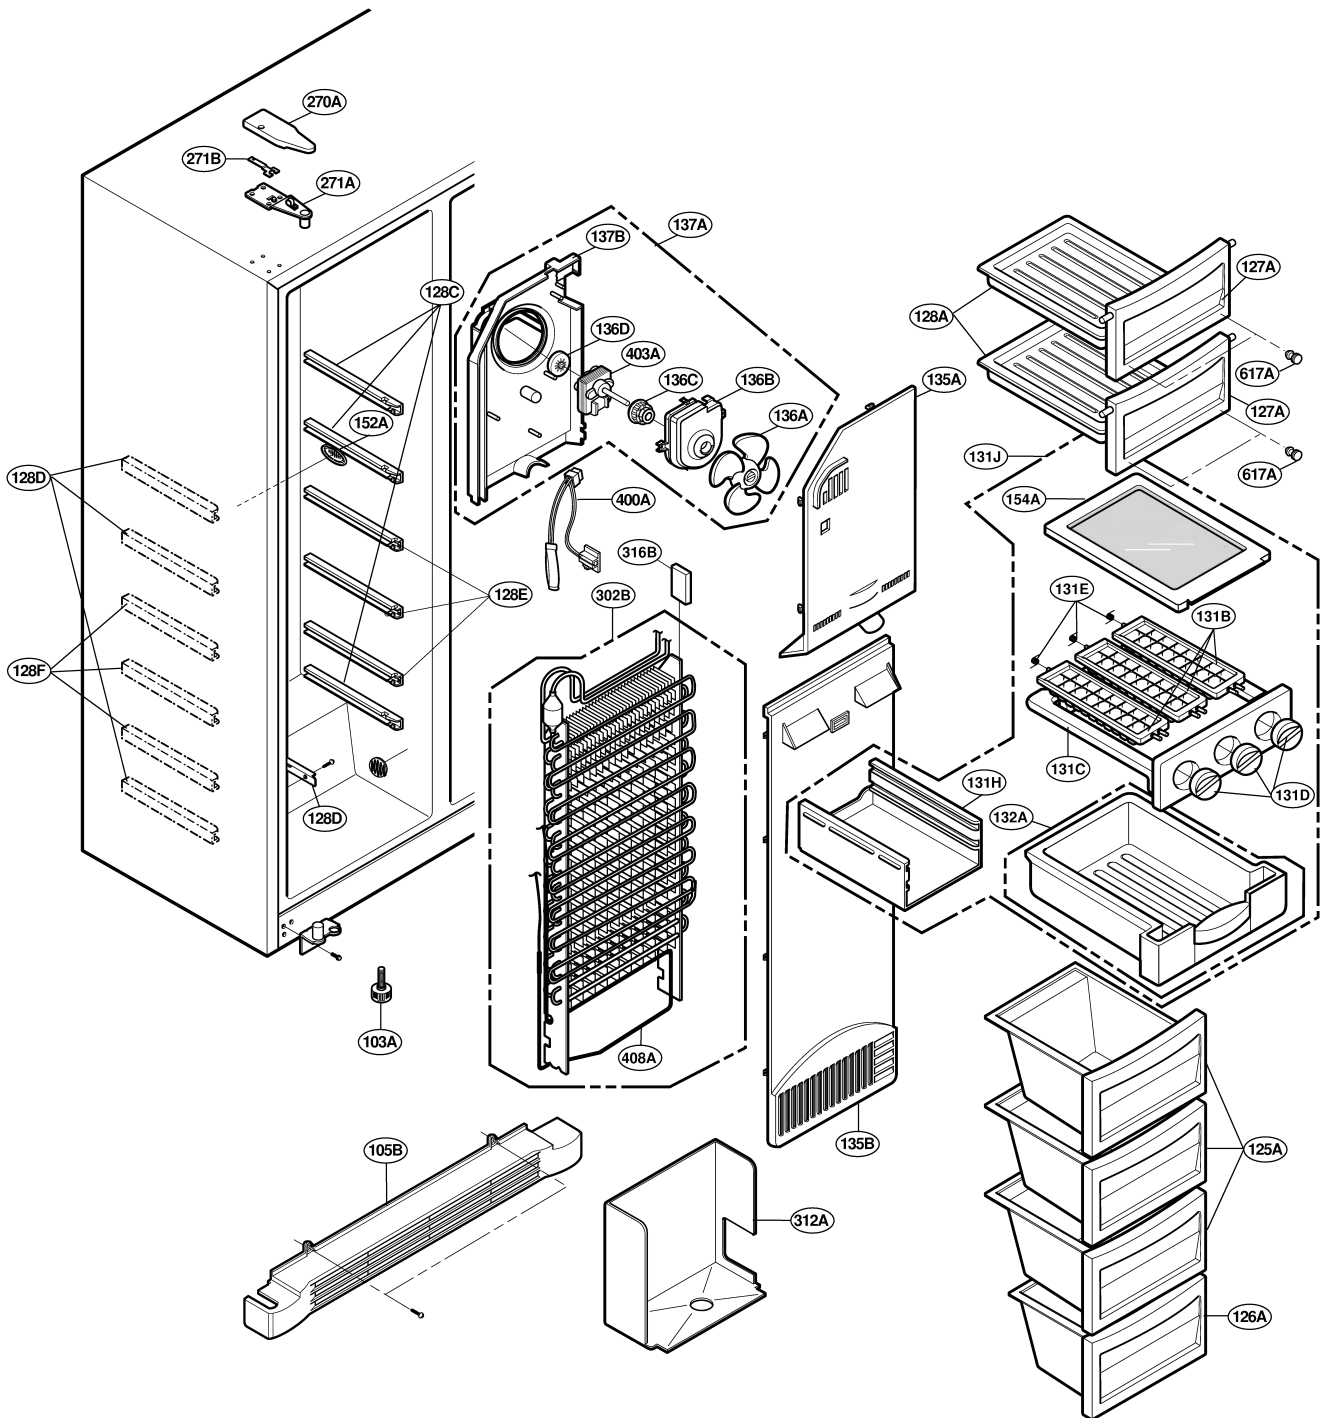

EXPLODED VIEW

Ref No. : GR-A207

FREEZER DOOR PART

EXPLODED VIEW

REFRIGERATOR DOOR PART

* : Optional part

EXPLODED VIEW

FREEZER COMPARTMENT

* : Optional part

EXPLODED VIEW

REFRIGERATOR COMPARTMENT

* : Optional part

EXPLODED VIEW

MACHINE COMPARTMENT

* : Optional part