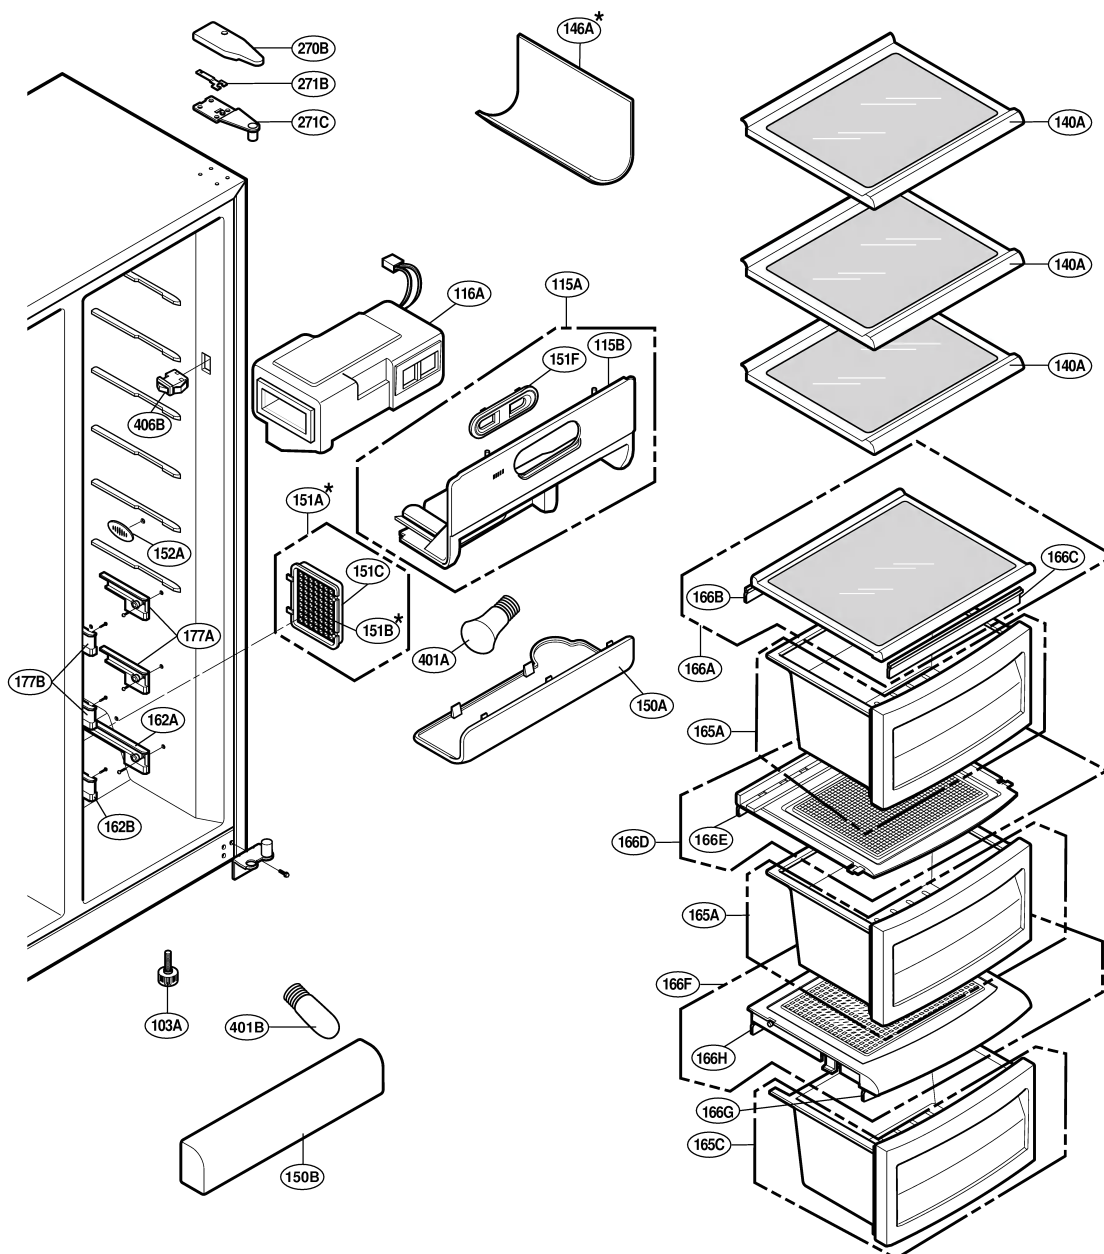

EXPLODED VIEW

Ref No. : GR-A207

FREEZER DOOR PART

EXPLODED VIEW

REFRIGERATOR DOOR PART

* : Optional part

EXPLODED VIEW

FREEZER COMPARTMENT

* : Optional part

EXPLODED VIEW

REFRIGERATOR COMPARTMENT

* : Optional part

EXPLODED VIEW

MACHINE COMPARTMENT

* : Optional part