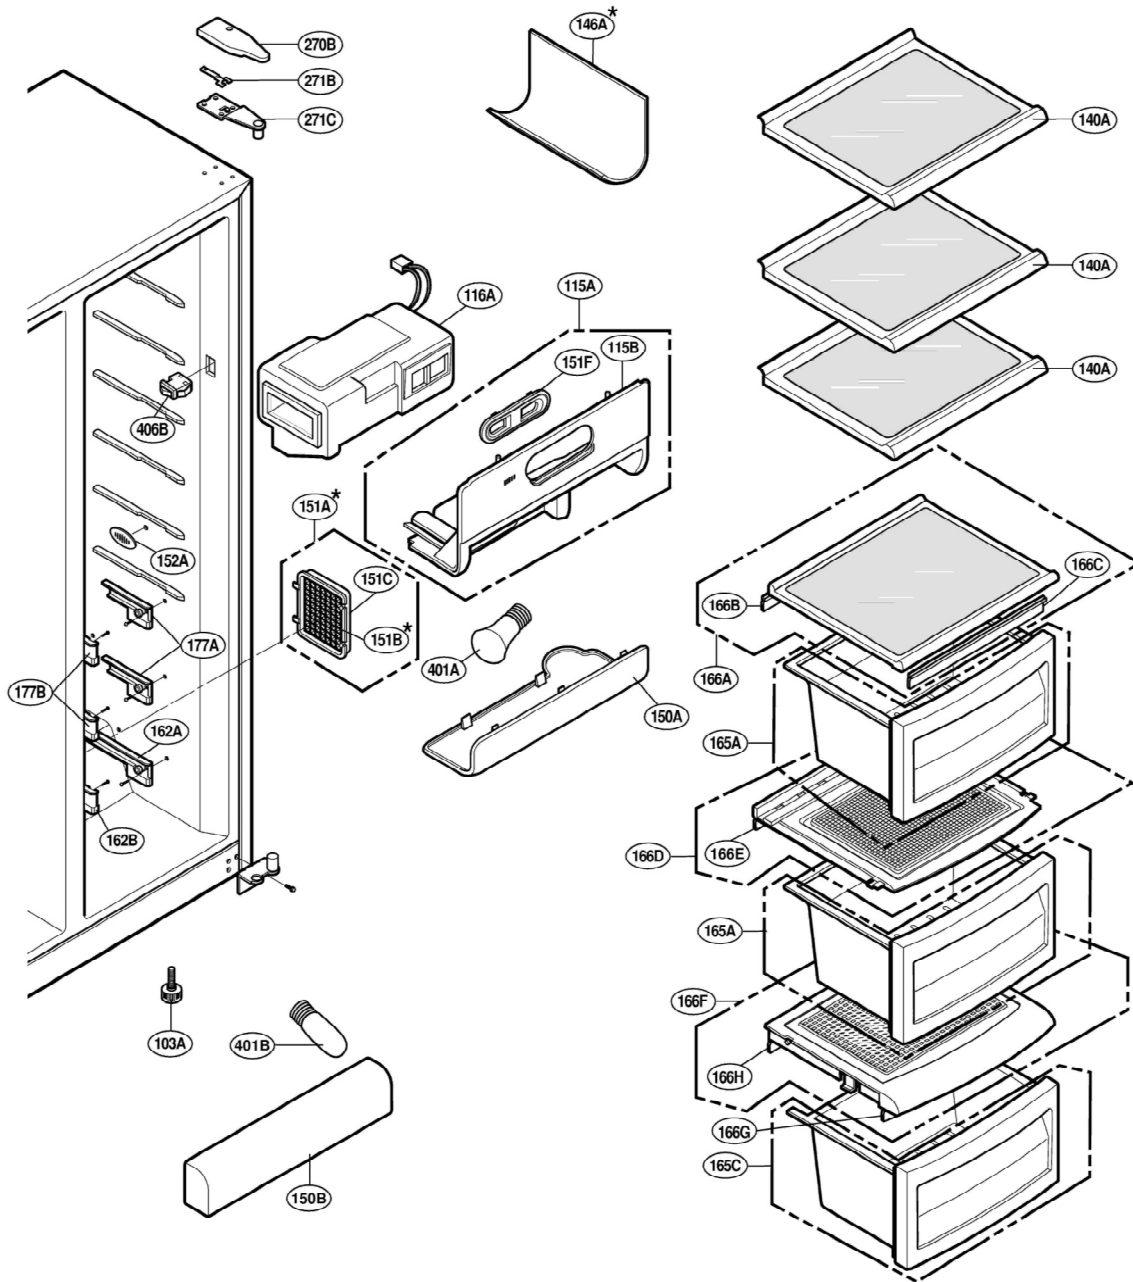

EXPLODED VIEW

Ref No. : GR-A207

FREEZER DOOR PART

EXPLODED VIEW

REFRIGERATOR DOOR PART

* : Optional part

EXPLODED VIEW

FREEZER COMPARTMENT

* : Optional part

EXPLODED VIEW

REFRIGERATOR COMPARTMENT

* : Optional part

EXPLODED VIEW

MACHINE COMPARTMENT

* : Optional part