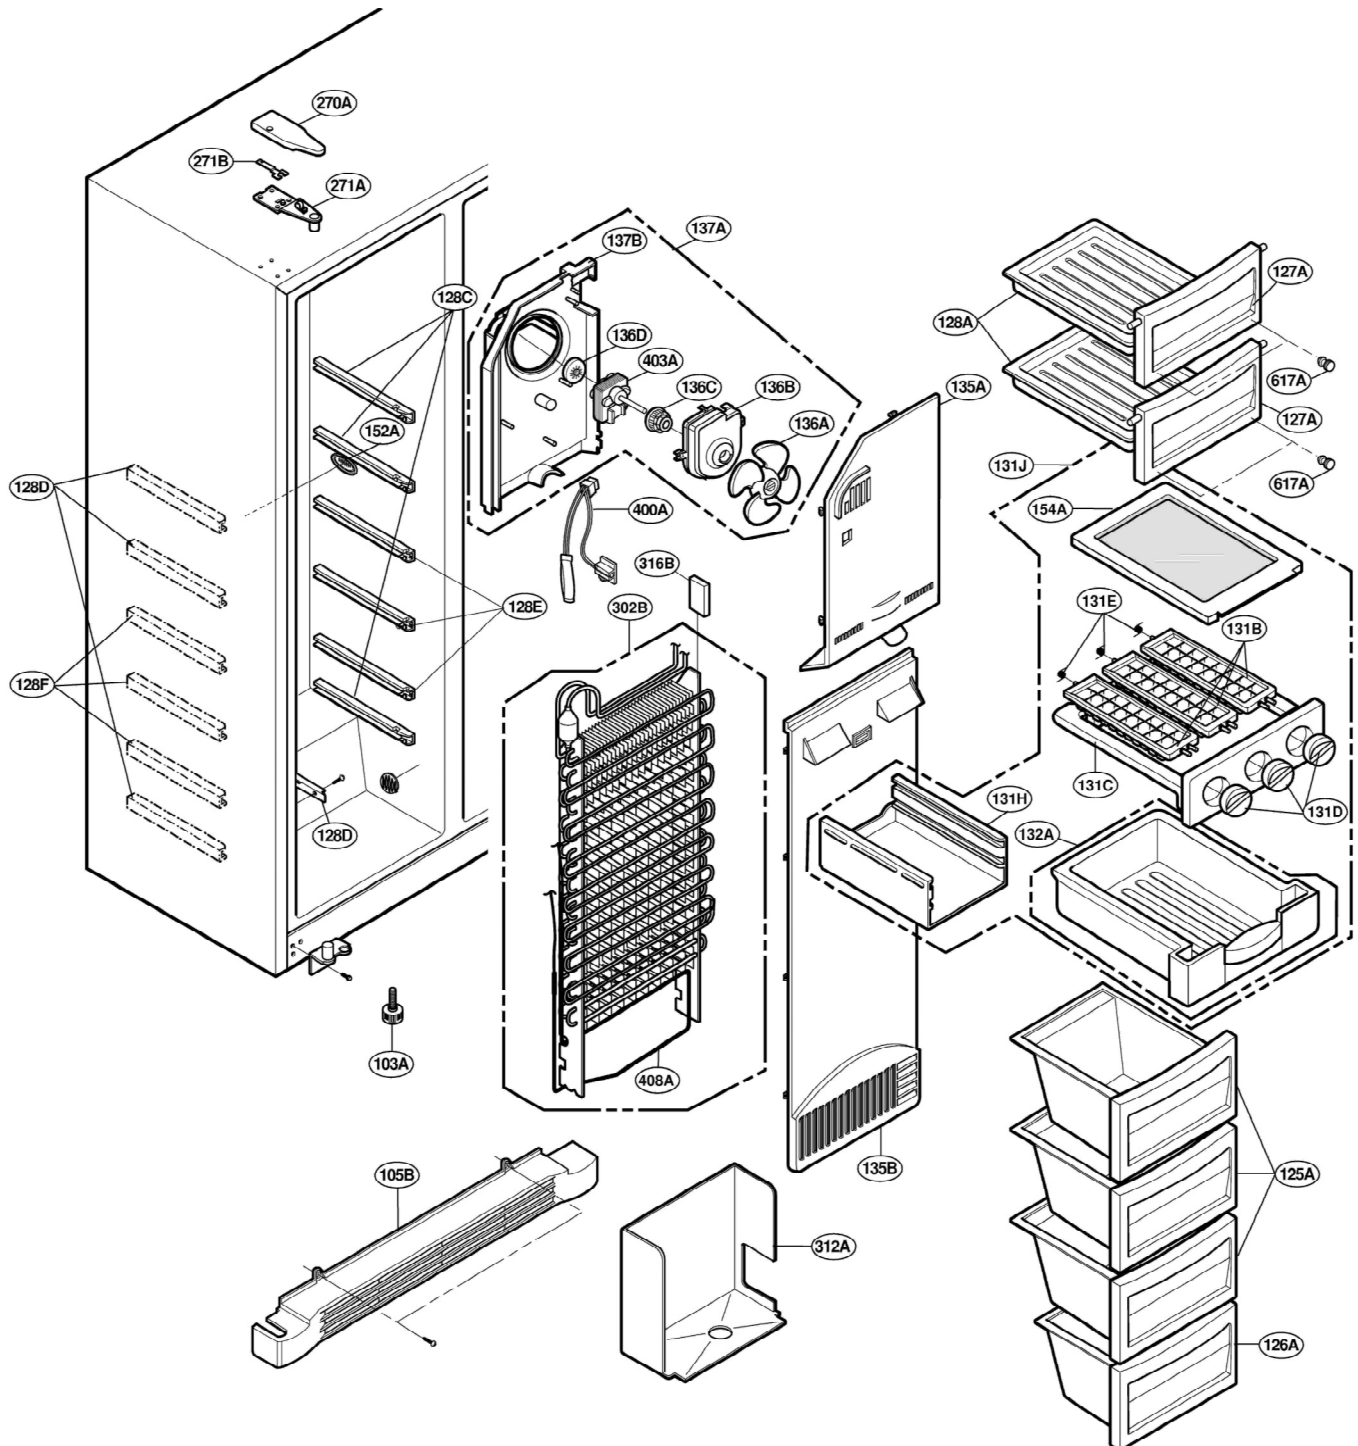

EXPLODED VIEW

Ref No. : GR-A207

FREEZER DOOR PART

EXPLODED VIEW

REFRIGERATOR DOOR PART

* : Optional part

EXPLODED VIEW

FREEZER COMPARTMENT

* : Optional part

EXPLODED VIEW

REFRIGERATOR COMPARTMENT

* : Optional part

EXPLODED VIEW

MACHINE COMPARTMENT

* : Optional part