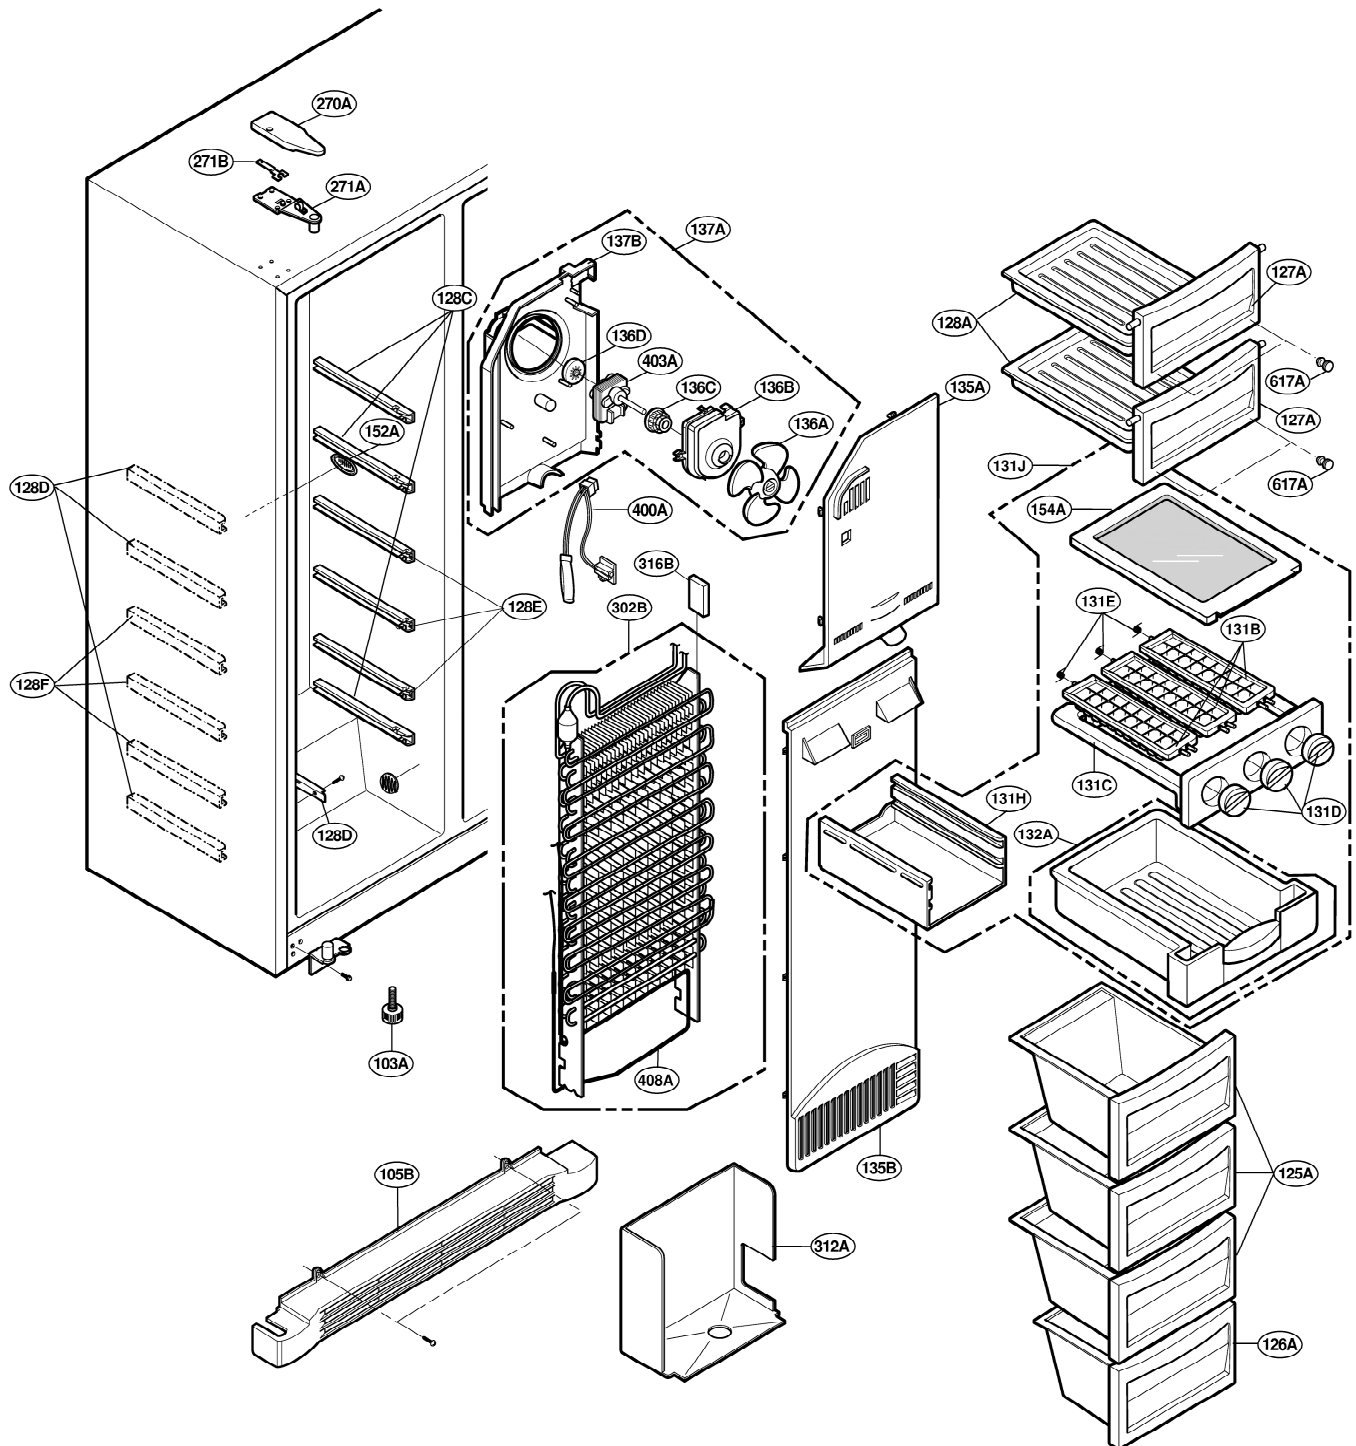

EXPLODED VIEW

Ref No. : GR-A207

FREEZER DOOR PART

EXPLODED VIEW

REFRIGERATOR DOOR PART

* : Optional part

EXPLODED VIEW

FREEZER COMPARTMENT

* : Optional part

EXPLODED VIEW

REFRIGERATOR COMPARTMENT

* : Optional part

EXPLODED VIEW

MACHINE COMPARTMENT

* : Optional part