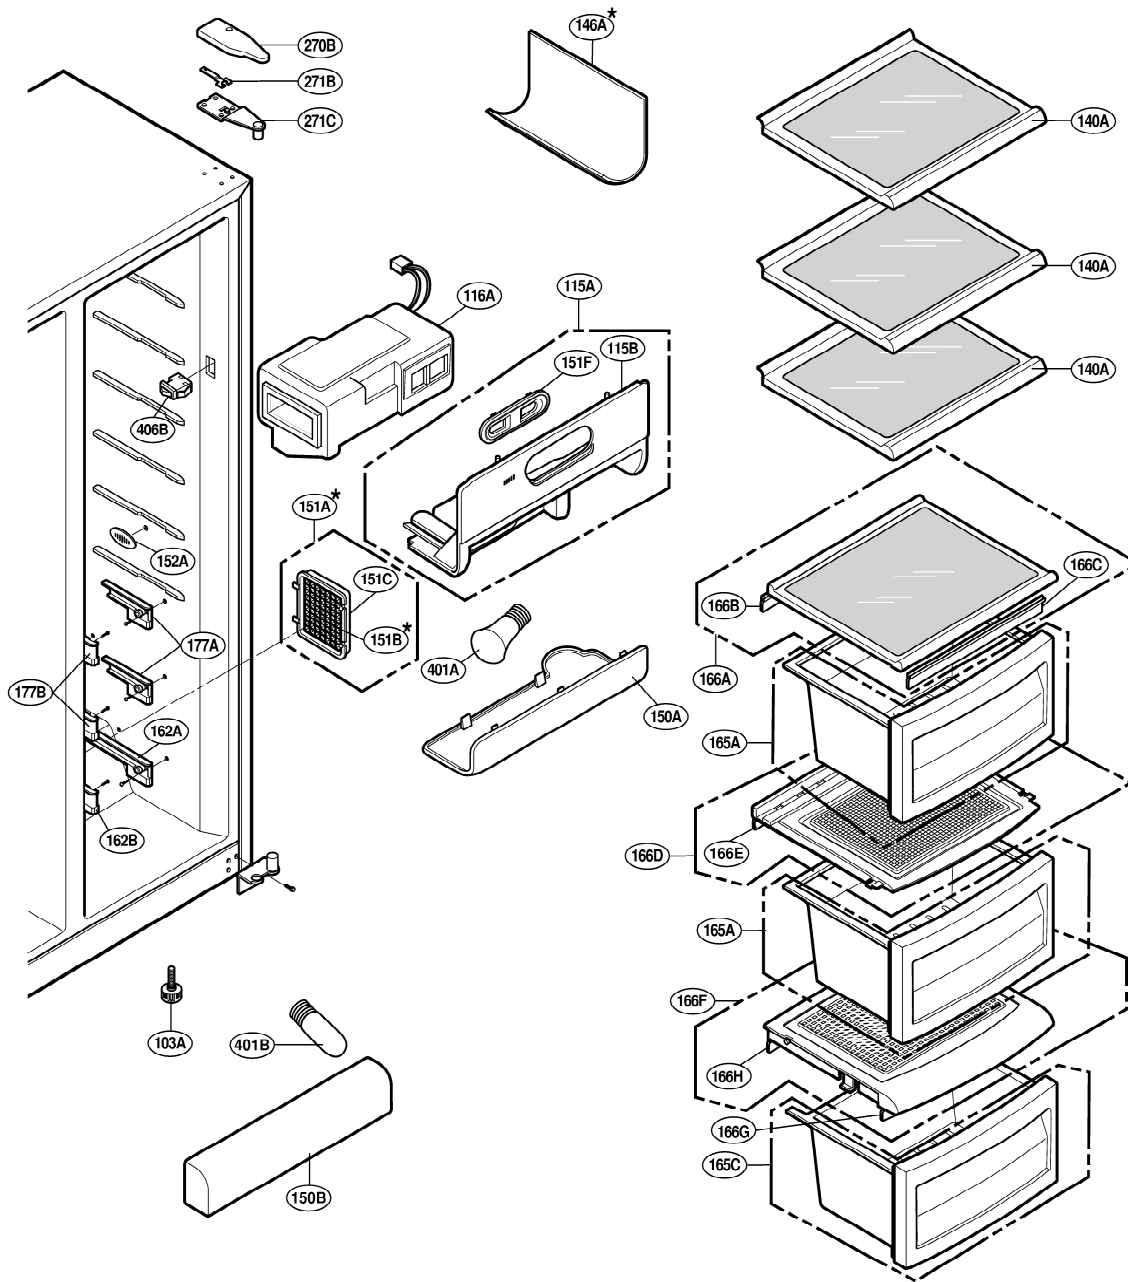

EXPLODED VIEW

Ref No. : GR-A207

FREEZER DOOR PART

EXPLODED VIEW

REFRIGERATOR DOOR PART

* : Optional part

EXPLODED VIEW

FREEZER COMPARTMENT

* : Optional part

EXPLODED VIEW

REFRIGERATOR COMPARTMENT

* : Optional part

EXPLODED VIEW

MACHINE COMPARTMENT

* : Optional part