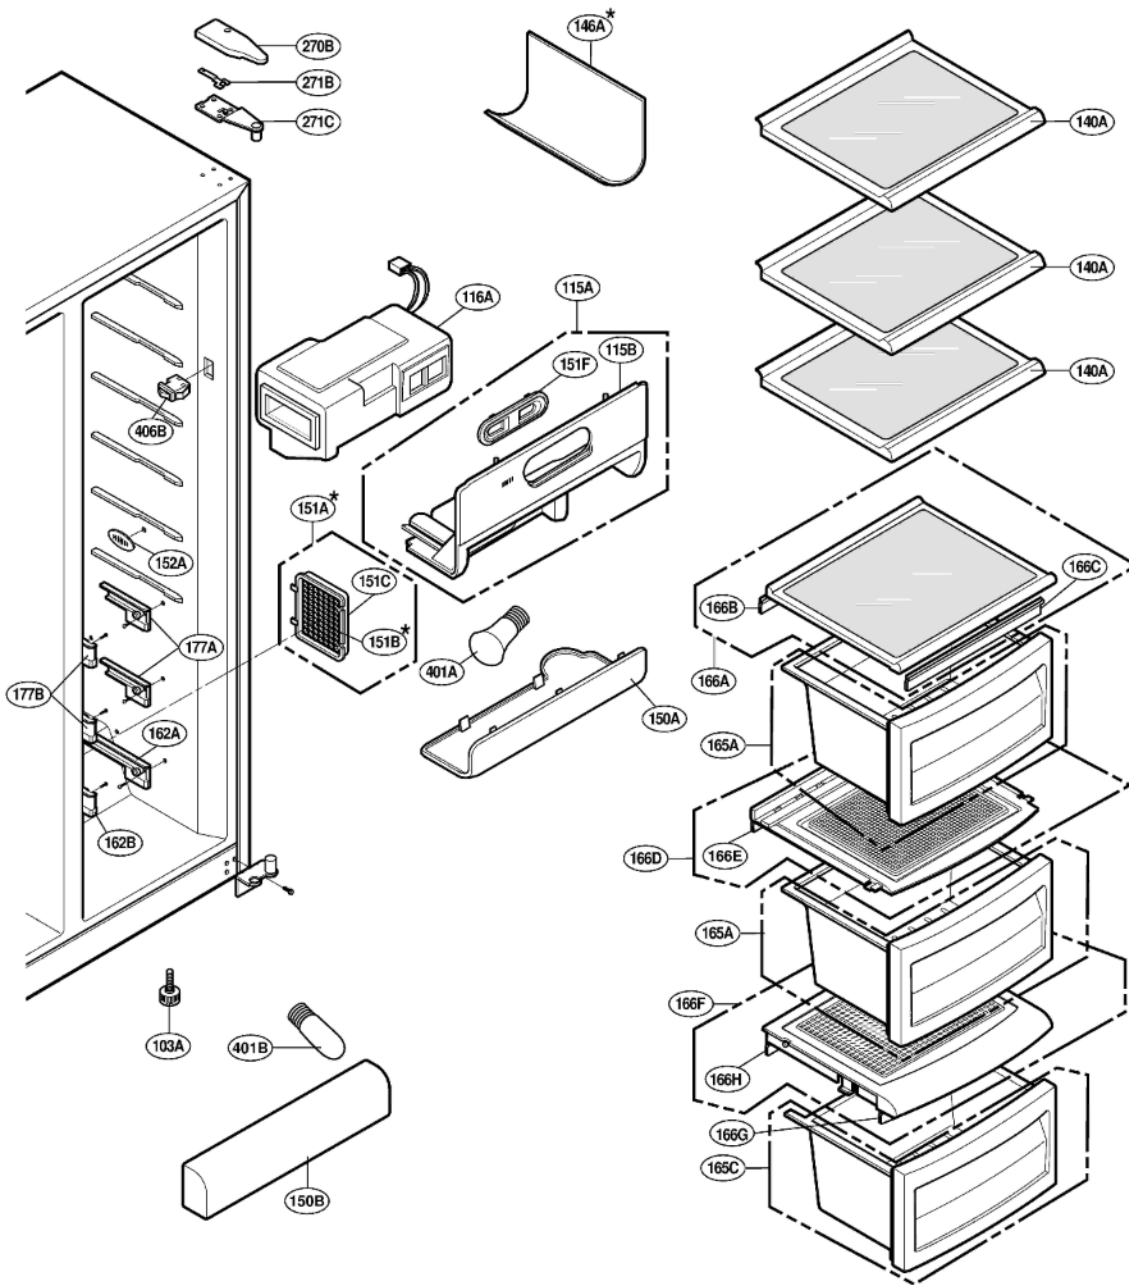

EXPLODED VIEW

Ref No. : GR-A207

FREEZER DOOR PART

EXPLODED VIEW

REFRIGERATOR DOOR PART

* : Optional part

EXPLODED VIEW

FREEZER COMPARTMENT

* : Optional part

EXPLODED VIEW

REFRIGERATOR COMPARTMENT

* : Optional part

EXPLODED VIEW

MACHINE COMPARTMENT

* : Optional part