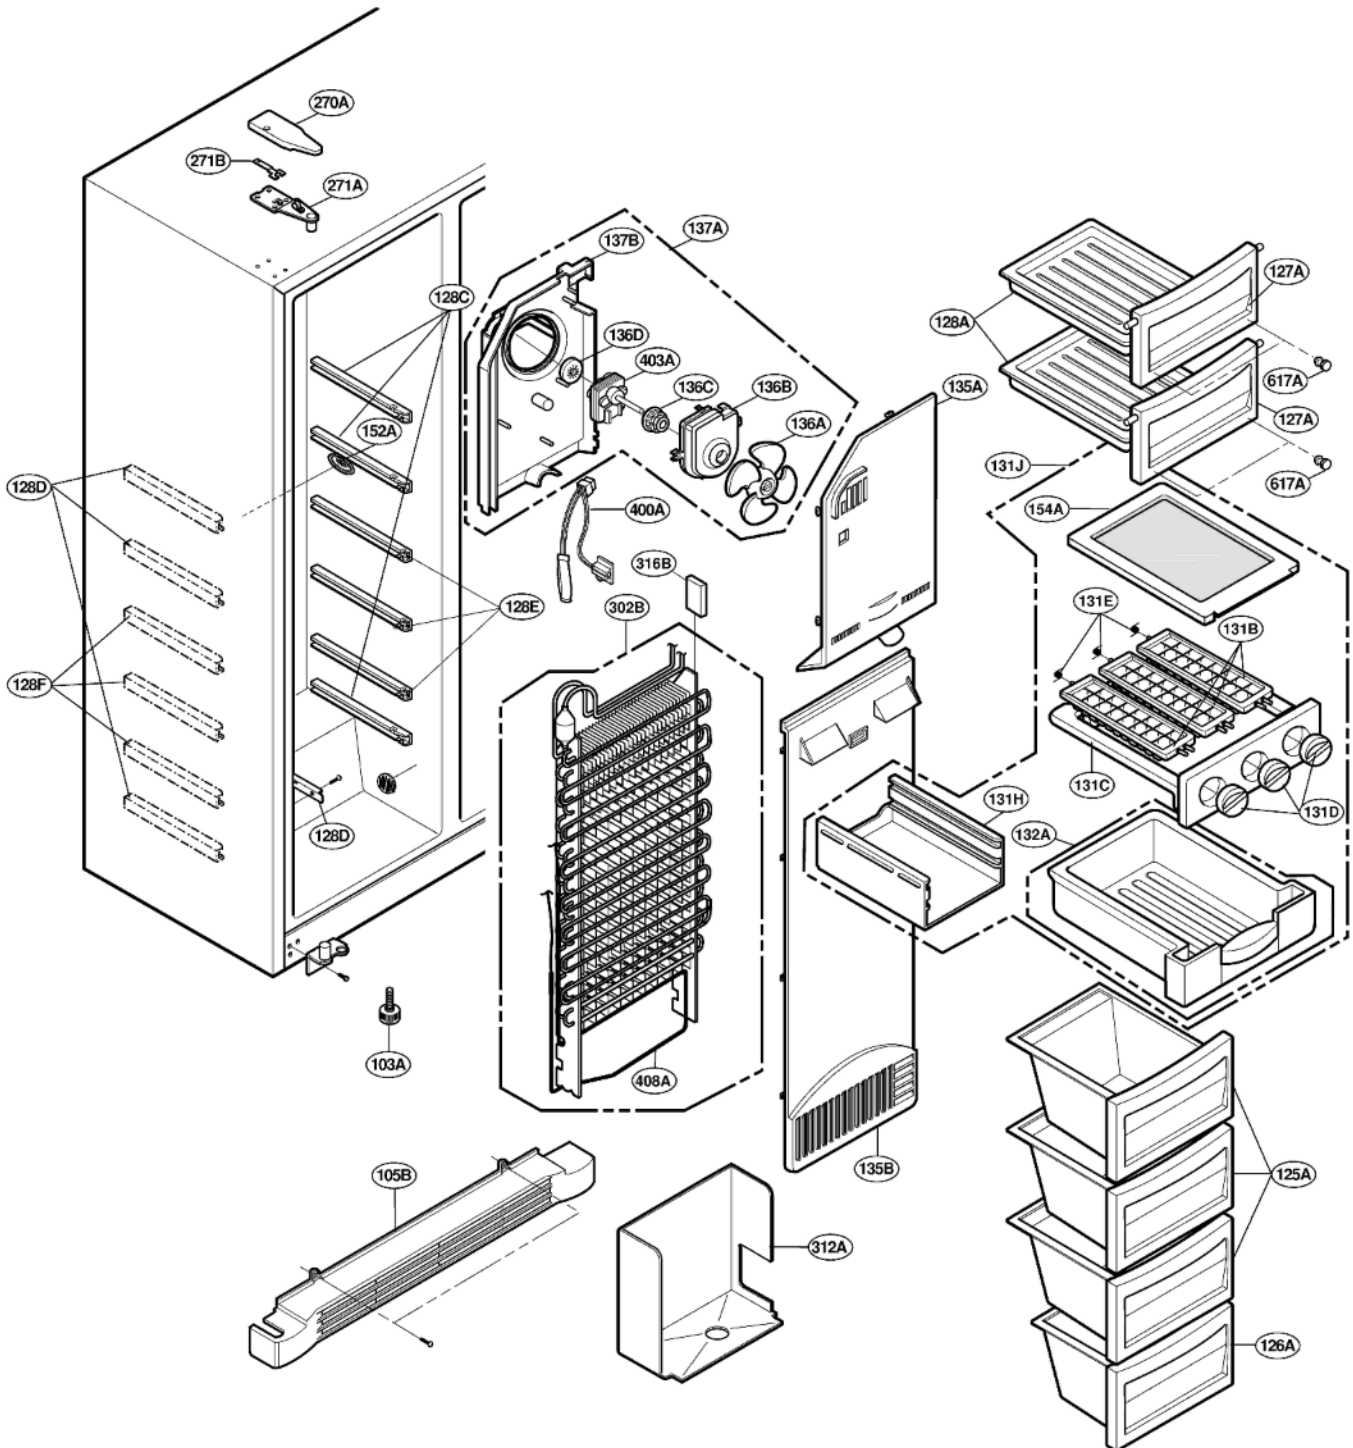

EXPLODED VIEW

Ref No. : GR-A207

FREEZER DOOR PART

EXPLODED VIEW

REFRIGERATOR DOOR PART

* : Optional part

EXPLODED VIEW

FREEZER COMPARTMENT

* : Optional part

EXPLODED VIEW

REFRIGERATOR COMPARTMENT

* : Optional part

EXPLODED VIEW

MACHINE COMPARTMENT

* : Optional part