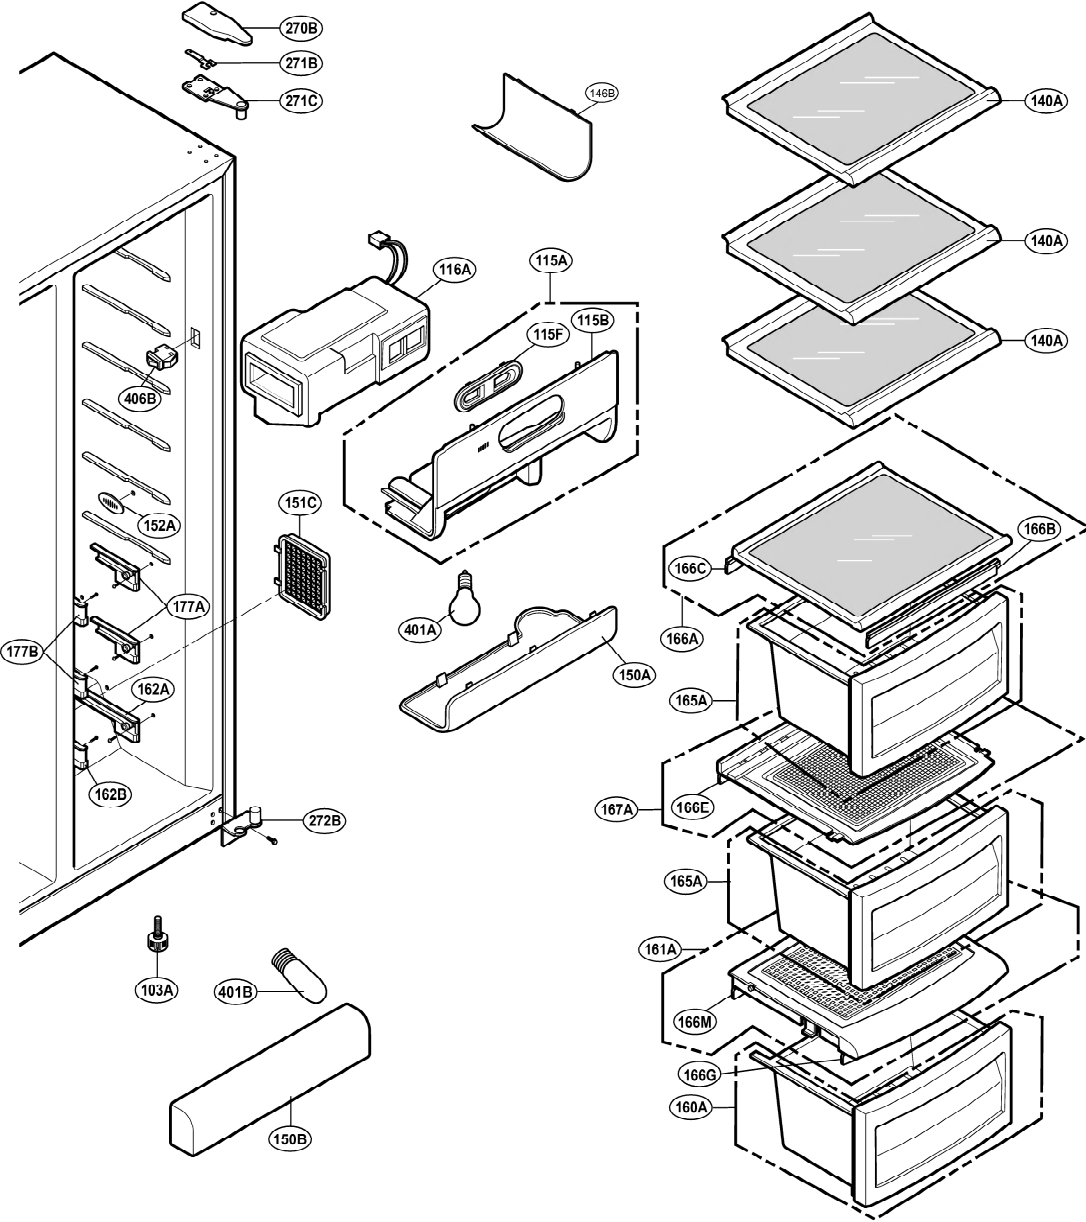

EXPLODED VIEW

REFRIGERATOR COMPARTMENT