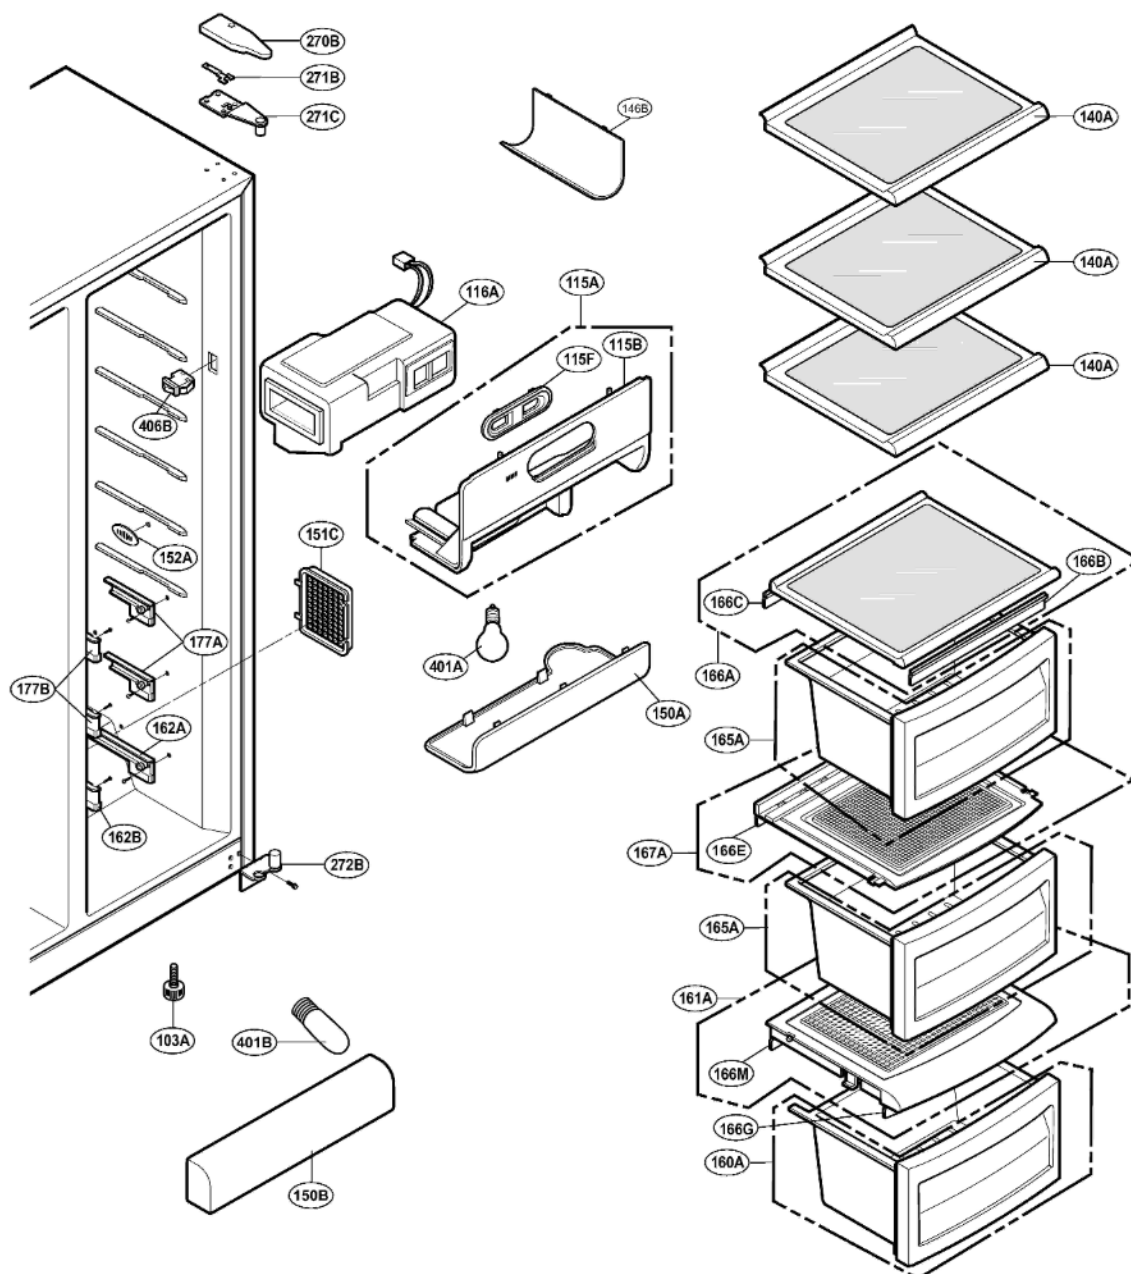

EXPLODED VIEW

Ref No. : GC-A207

FREEZER DOOR PART

EXPLODED VIEW

REFRIGERATOR DOOR PART

EXPLODED VIEW

REFRIGERATOR COMPARTMENT

EXPLODED VIEW

FREEZER COMPARTMENT

EXPLODED VIEW

MACHINE COMPARTMENT