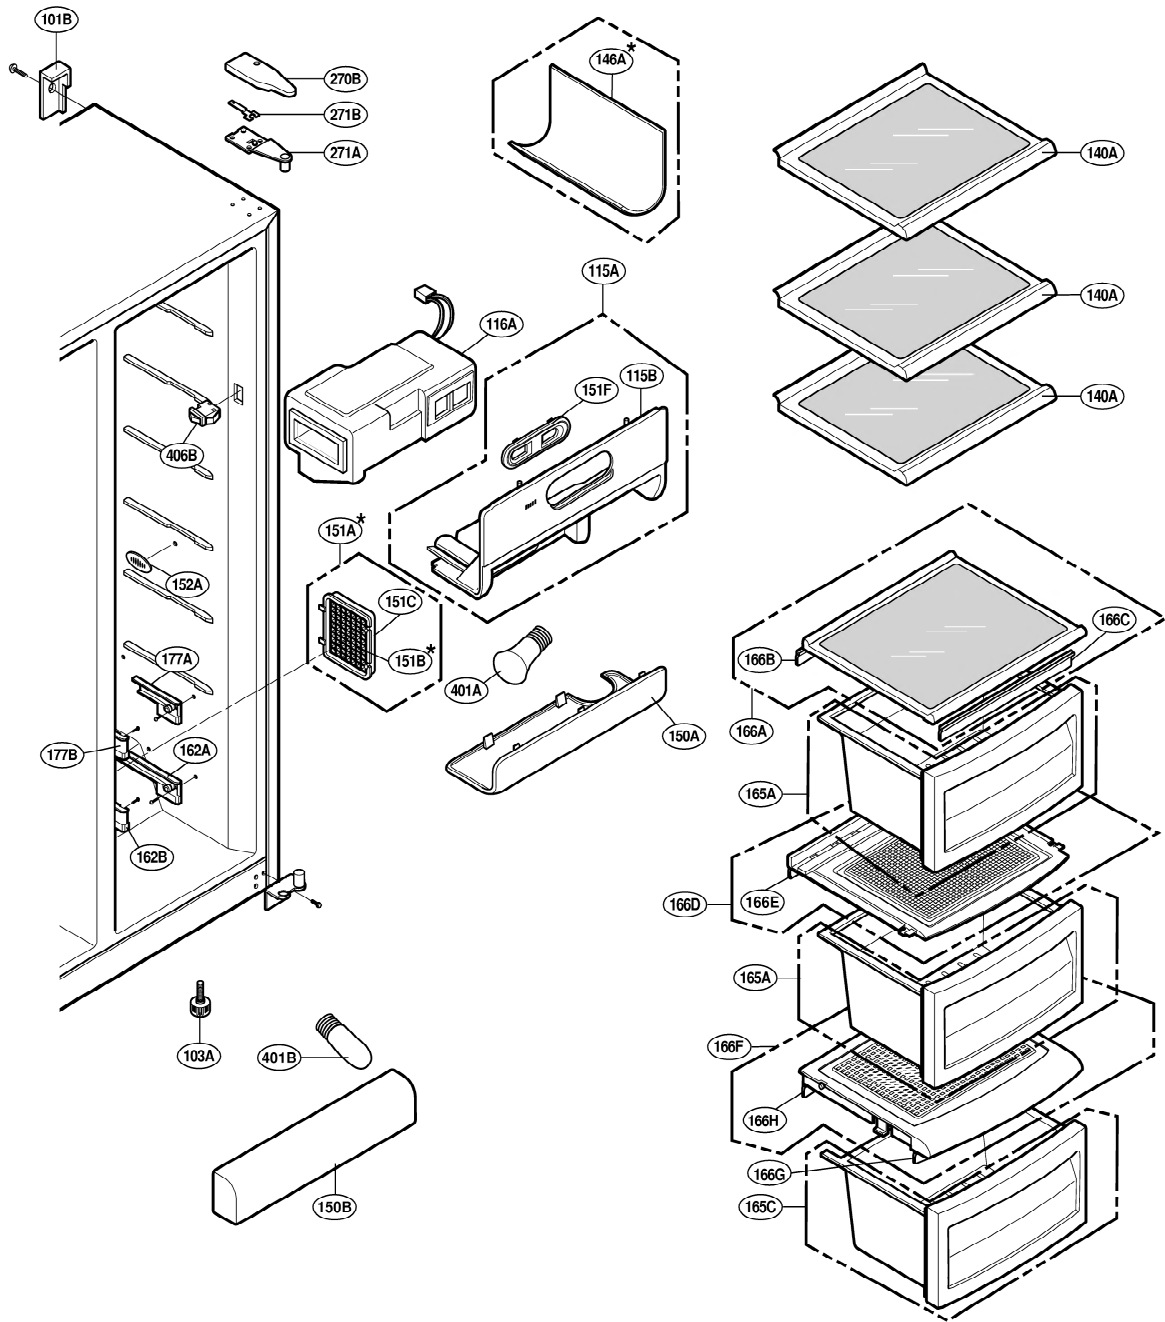

EXPLODED VIEW

Ref No. : GR-A207

FREEZER DOOR PART

EXPLODED VIEW

REFRIGERATOR DOOR PART

* : Optional part

EXPLODED VIEW

FREEZER COMPARTMENT

* : Optional part

EXPLODED VIEW

REFRIGERATOR COMPARTMENT

* : Optional part

EXPLODED VIEW

MACHINE COMPARTMENT

* : Optional part