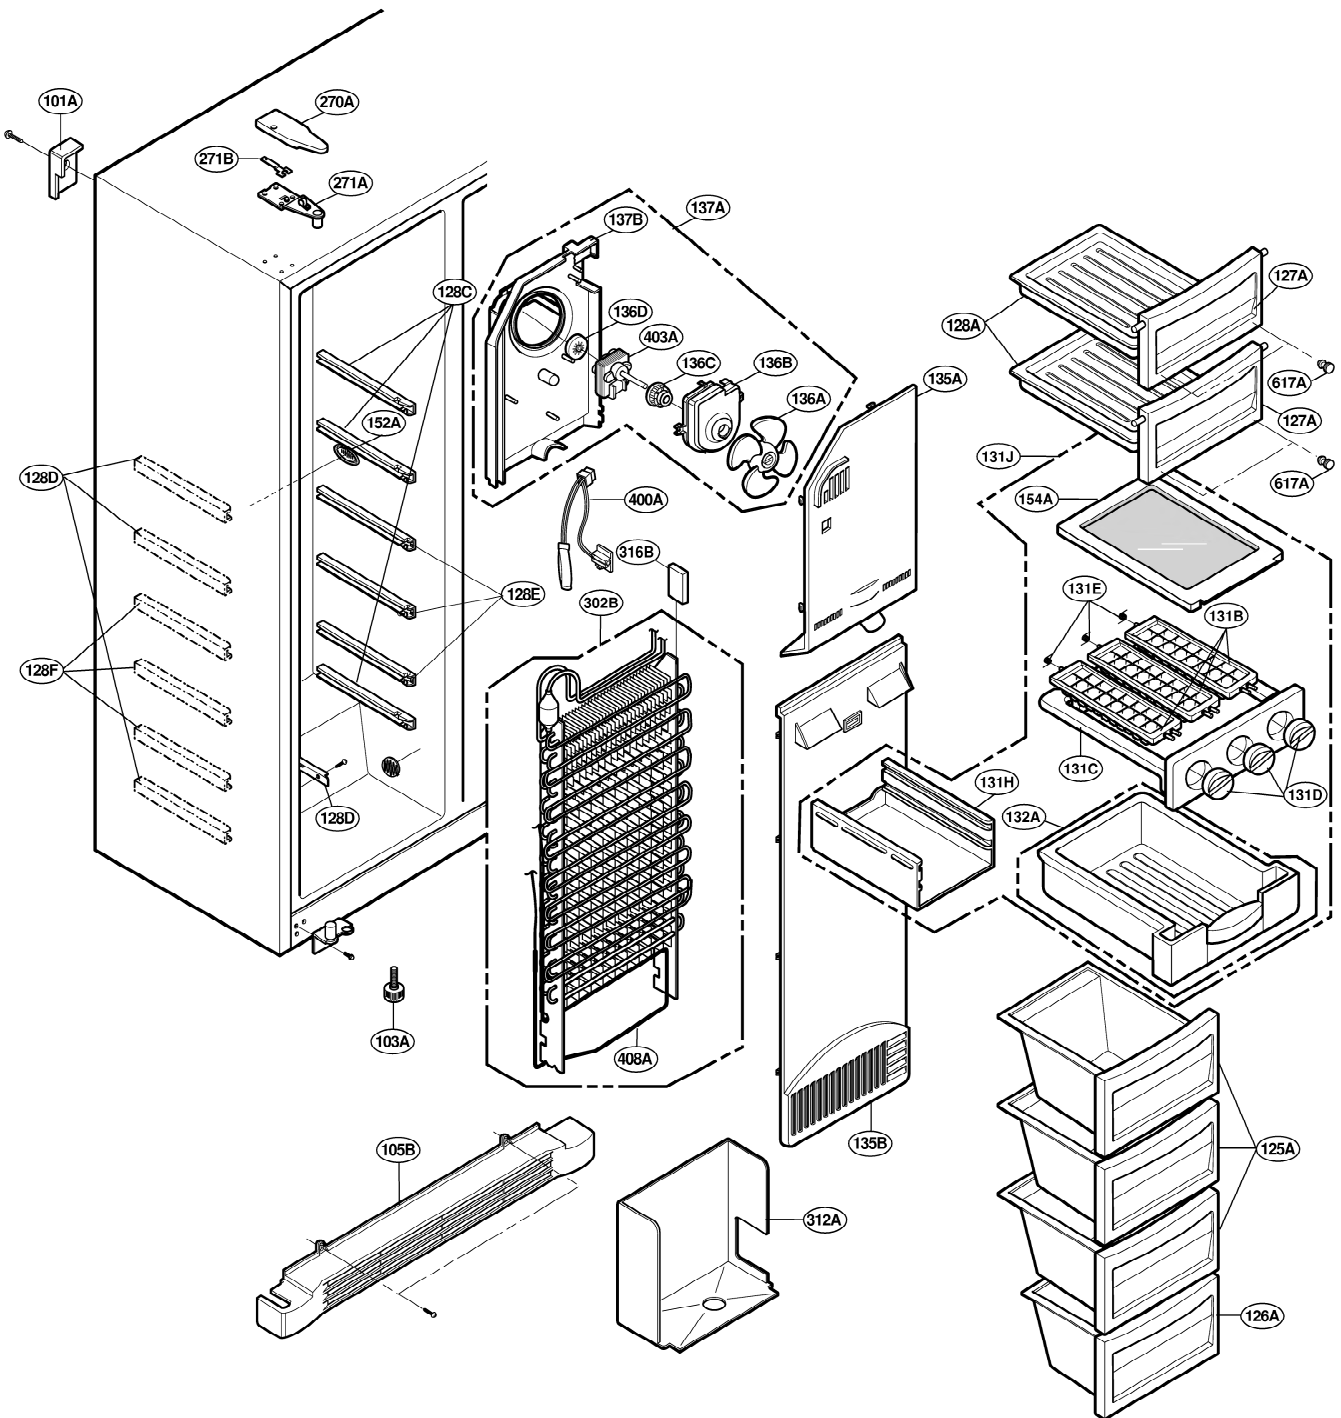

EXPLODED VIEW

Ref No. : GR-A207

FREEZER DOOR PART

EXPLODED VIEW

REFRIGERATOR DOOR PART

* : Optional part

EXPLODED VIEW

FREEZER COMPARTMENT

* : Optional part

EXPLODED VIEW

REFRIGERATOR COMPARTMENT

* : Optional part

EXPLODED VIEW

MACHINE COMPARTMENT

* : Optional part