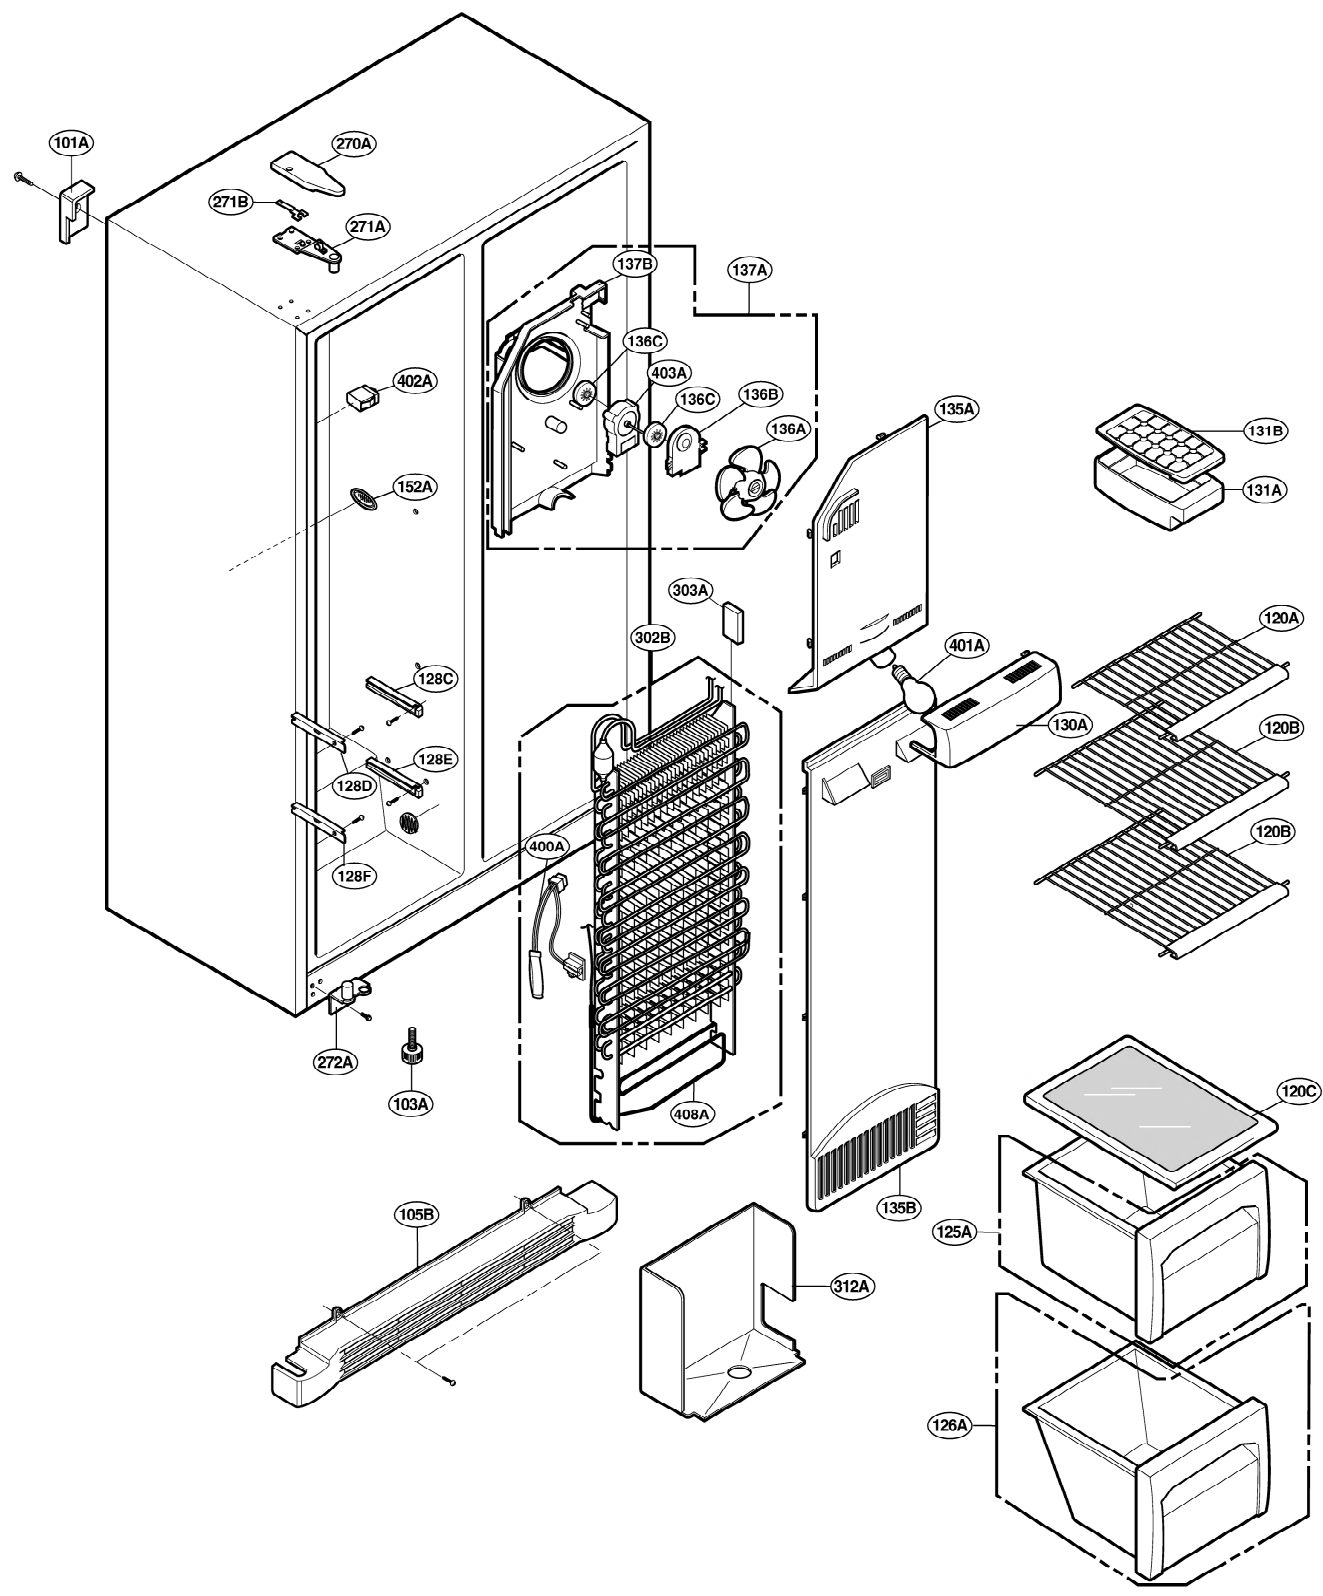

EXPLODED VIEW

FREEZER COMPARTMENT

* : Optional part