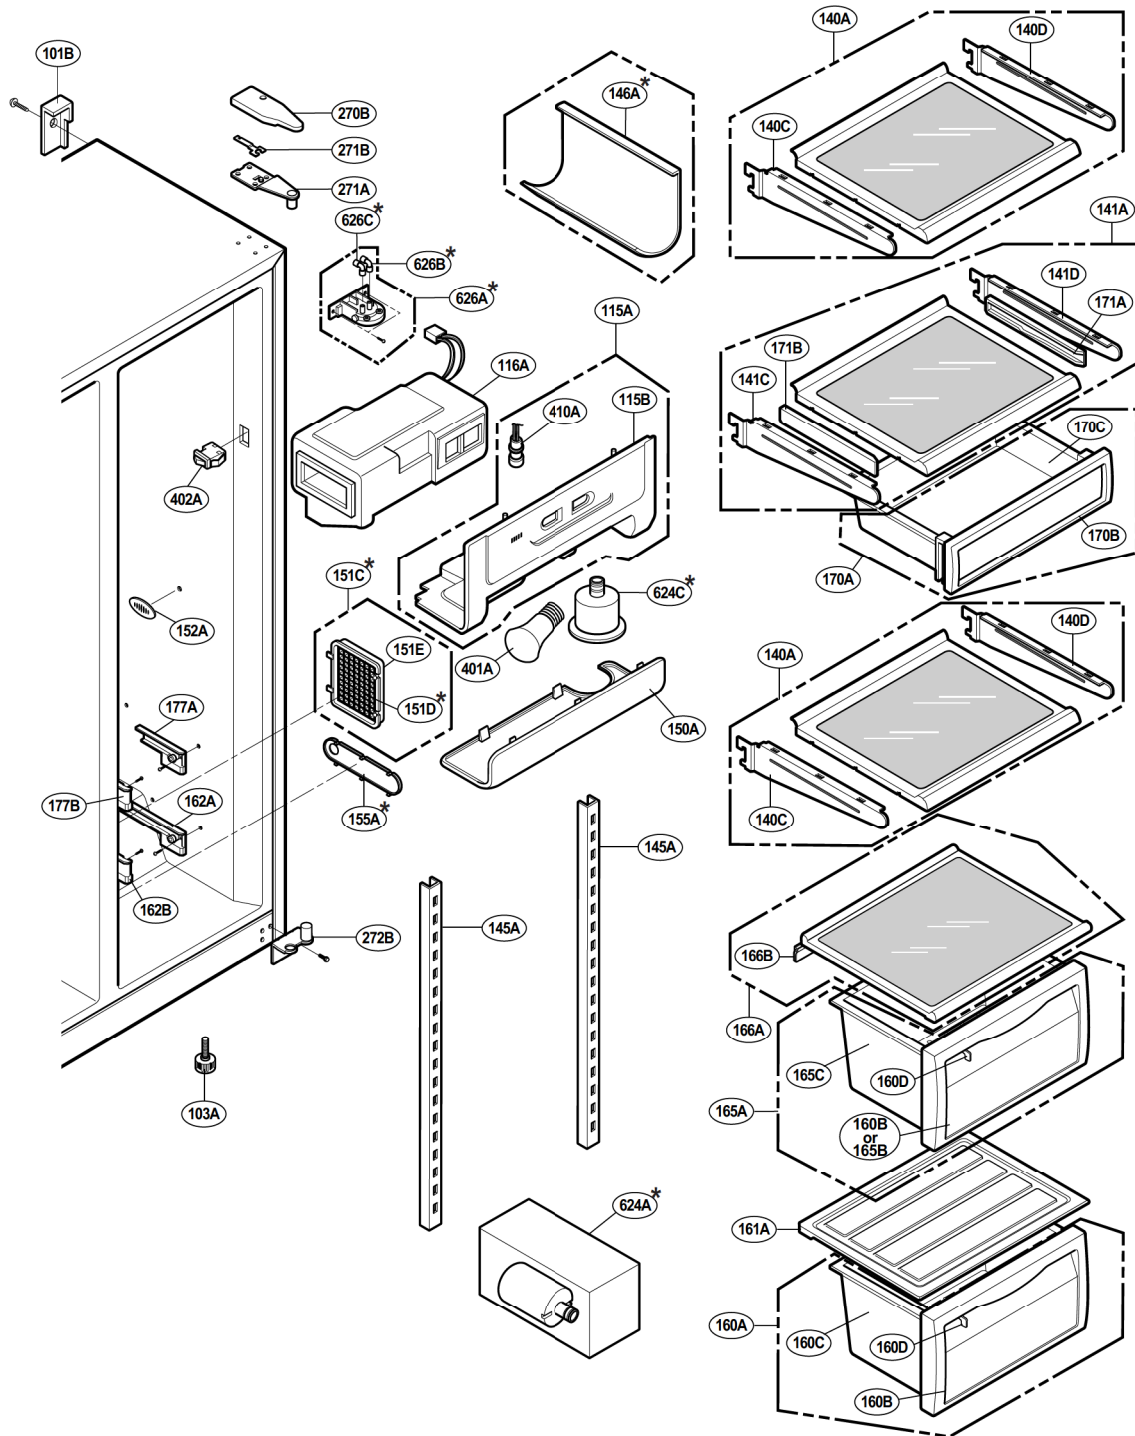

EXPLODED VIEW

FREEZER DOOR PART: GR-P247, GR-P207, GR-L247, GR-L207

EXPLODED VIEW

FREEZER DOOR PART: GR-C247, GR-C207, GR-B247, GR-B207, GR-B197

EXPLODED VIEW

Ref No. : GR-P247, GR-P207, GR-C247, GR-C207
REFRIGERATOR DOOR PART

* : Optional part

EXPLODED VIEW

Ref No. : GR-L247, GR-L207, GR-B247, GR-B207, GR-B197
REFRIGERATOR DOOR PART

* : Optional part

EXPLODED VIEW

FREEZER COMPARTMENT

* : Optional part

EXPLODED VIEW

REFRIGERATOR COMPARTMENT

* : Optional part

EXPLODED VIEW

ICE & WATER PART

* : Optional part

EXPLODED VIEW

MACHINE COMPARTMENT

* : Optional part

EXPLODED VIEW

DISPENSER PART