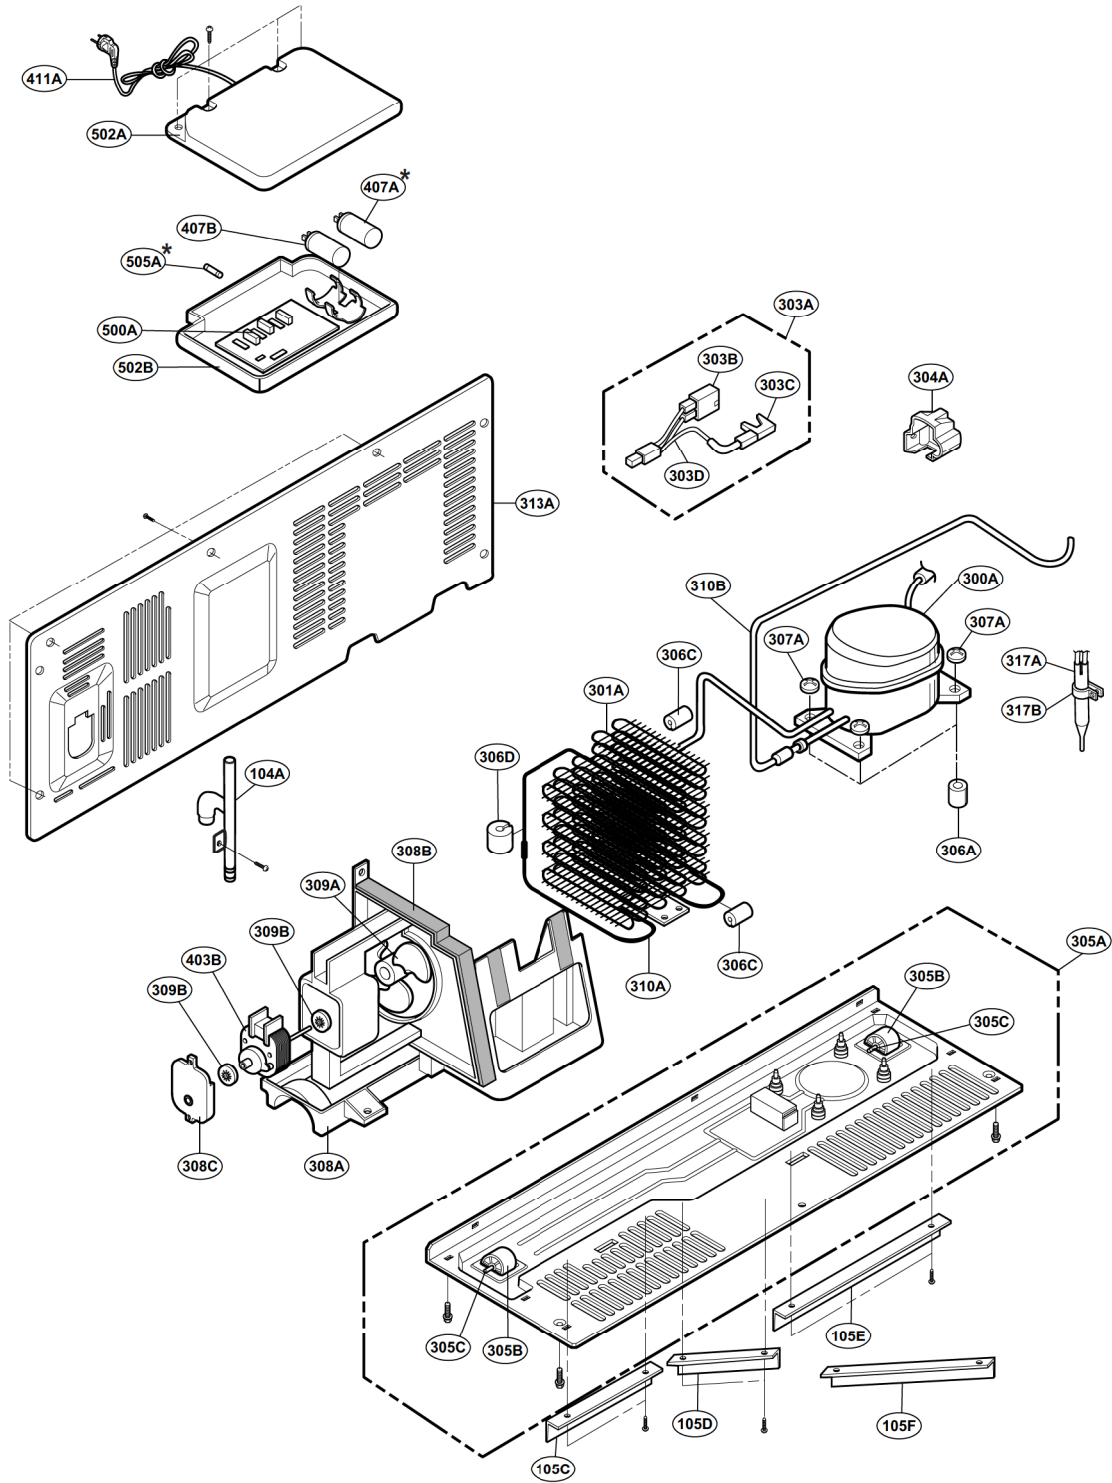

EXPLODED VIEW

FREEZER DOOR PART: GR-P247, GR-P207, GR-L247, GR-L207

EXPLODED VIEW

FREEZER DOOR PART: GR-C247, GR-C207, GR-B247, GR-B207, GR-B197

EXPLODED VIEW

Ref No. : GR-P247, GR-P207, GR-C247, GR-C207
REFRIGERATOR DOOR PART

* : Optional part

EXPLODED VIEW

Ref No. : GR-L247, GR-L207, GR-B247, GR-B207, GR-B197
REFRIGERATOR DOOR PART

* : Optional part

EXPLODED VIEW

FREEZER COMPARTMENT

* : Optional part

EXPLODED VIEW

REFRIGERATOR COMPARTMENT

* : Optional part

EXPLODED VIEW

ICE & WATER PART

* : Optional part

EXPLODED VIEW

MACHINE COMPARTMENT

* : Optional part

EXPLODED VIEW

DISPENSER PART