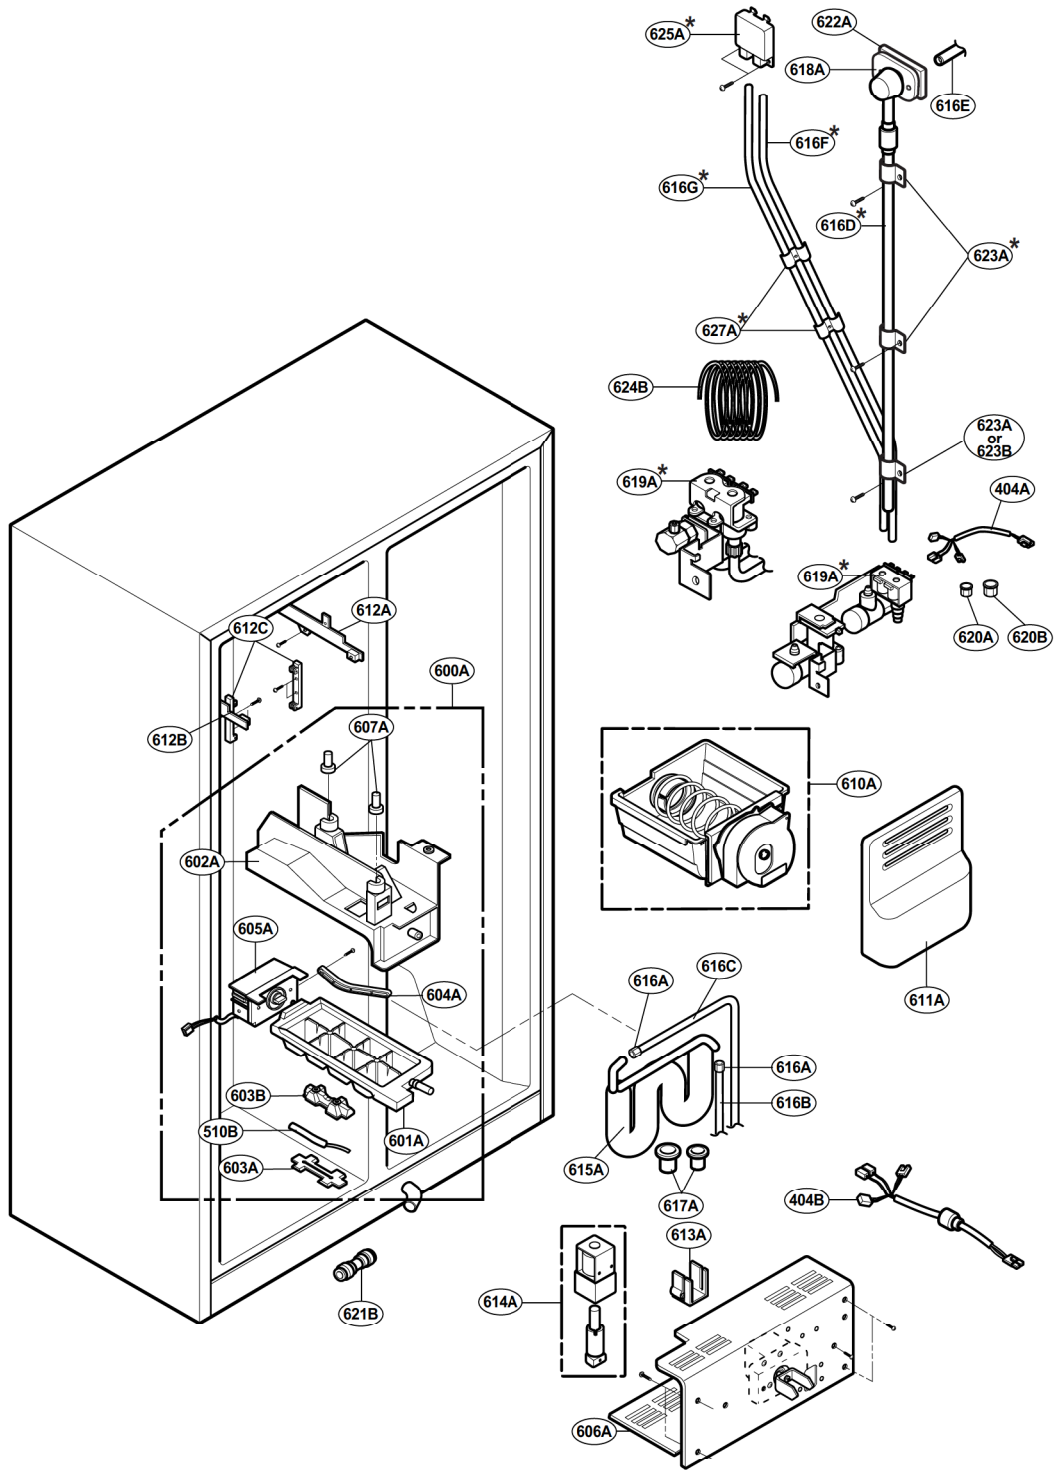

EXPLODED VIEW

FREEZER DOOR PART: GR-P247, GR-P207, GR-L247, GR-L207

EXPLODED VIEW

FREEZER DOOR PART: GR-C247, GR-C207, GR-B247, GR-B207, GR-B197

EXPLODED VIEW

Ref No. : GR-P247, GR-P207, GR-C247, GR-C207
REFRIGERATOR DOOR PART

* : Optional part

EXPLODED VIEW

Ref No. : GR-L247, GR-L207, GR-B247, GR-B207, GR-B197
REFRIGERATOR DOOR PART

* : Optional part

EXPLODED VIEW

FREEZER COMPARTMENT

* : Optional part

EXPLODED VIEW

REFRIGERATOR COMPARTMENT

* : Optional part

EXPLODED VIEW

ICE & WATER PART

* : Optional part

EXPLODED VIEW

MACHINE COMPARTMENT

* : Optional part

EXPLODED VIEW

DISPENSER PART