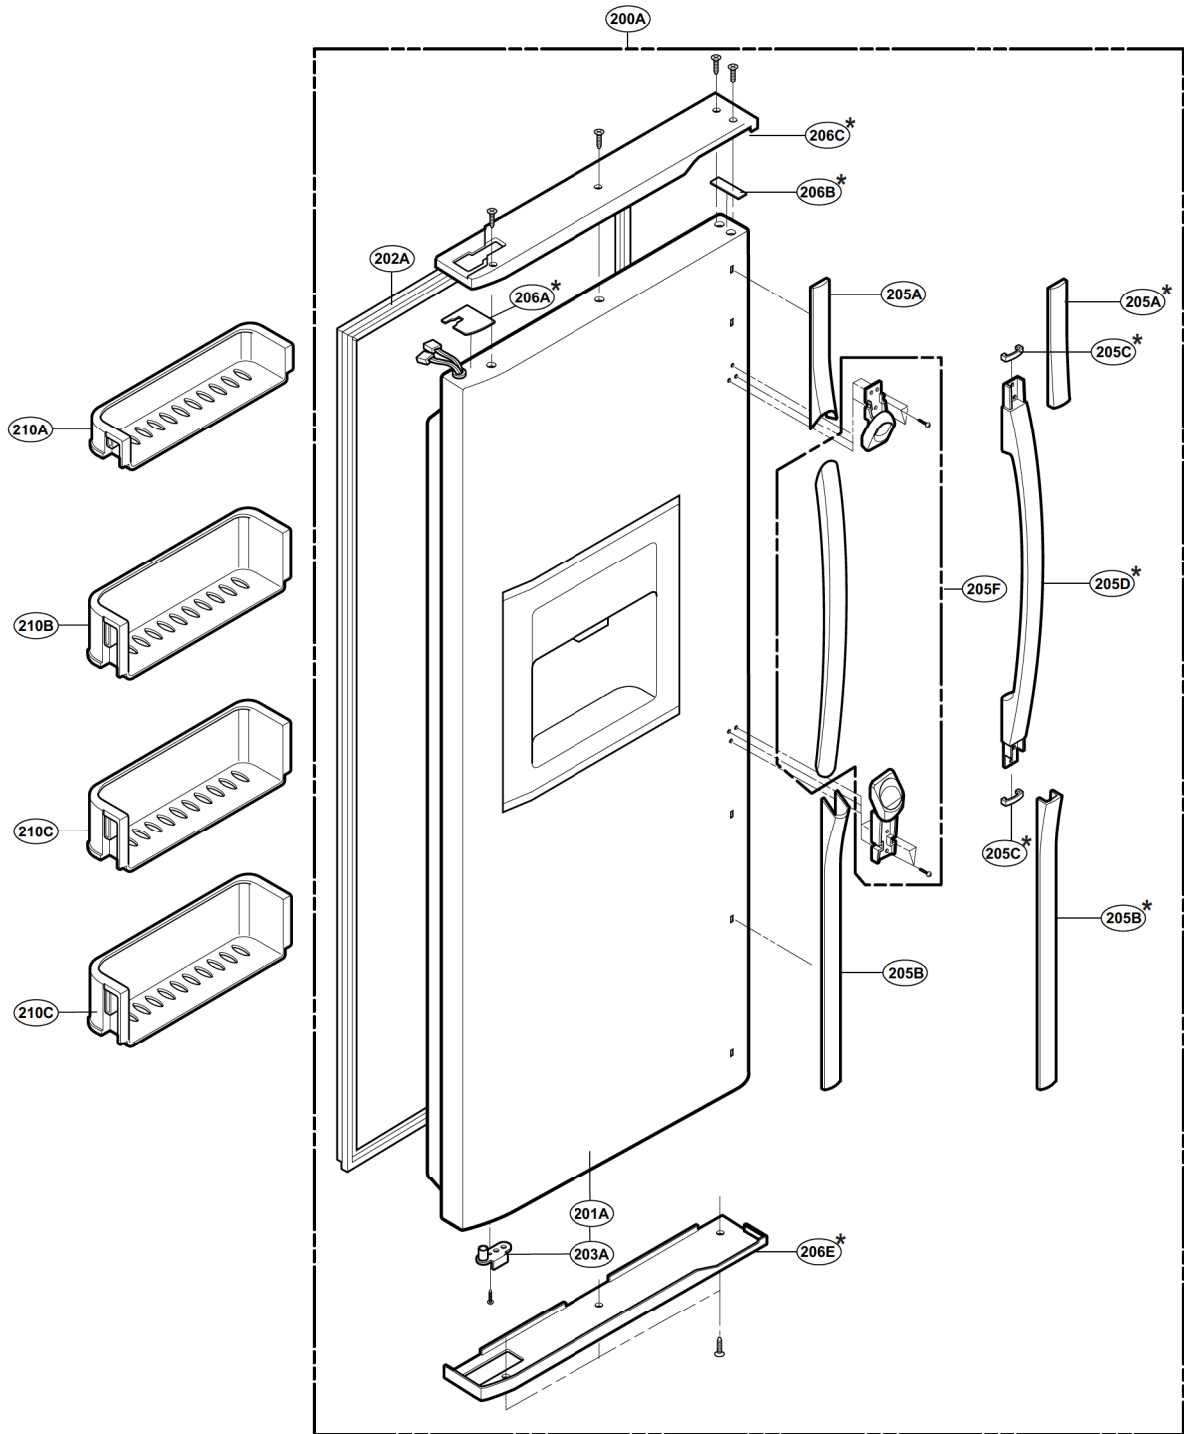

EXPLODED VIEW

FREEZER DOOR PART: GR-P247, GR-P207, GR-L247, GR-L207

EXPLODED VIEW

FREEZER DOOR PART: GR-C247, GR-C207, GR-B247, GR-B207, GR-B197

EXPLODED VIEW

Ref No. : GR-P247, GR-P207, GR-C247, GR-C207
REFRIGERATOR DOOR PART

* : Optional part

EXPLODED VIEW

Ref No. : GR-L247, GR-L207, GR-B247, GR-B207, GR-B197
REFRIGERATOR DOOR PART

* : Optional part

EXPLODED VIEW

FREEZER COMPARTMENT

* : Optional part

EXPLODED VIEW

REFRIGERATOR COMPARTMENT

* : Optional part

EXPLODED VIEW

ICE & WATER PART

* : Optional part

EXPLODED VIEW

MACHINE COMPARTMENT

* : Optional part

EXPLODED VIEW

DISPENSER PART