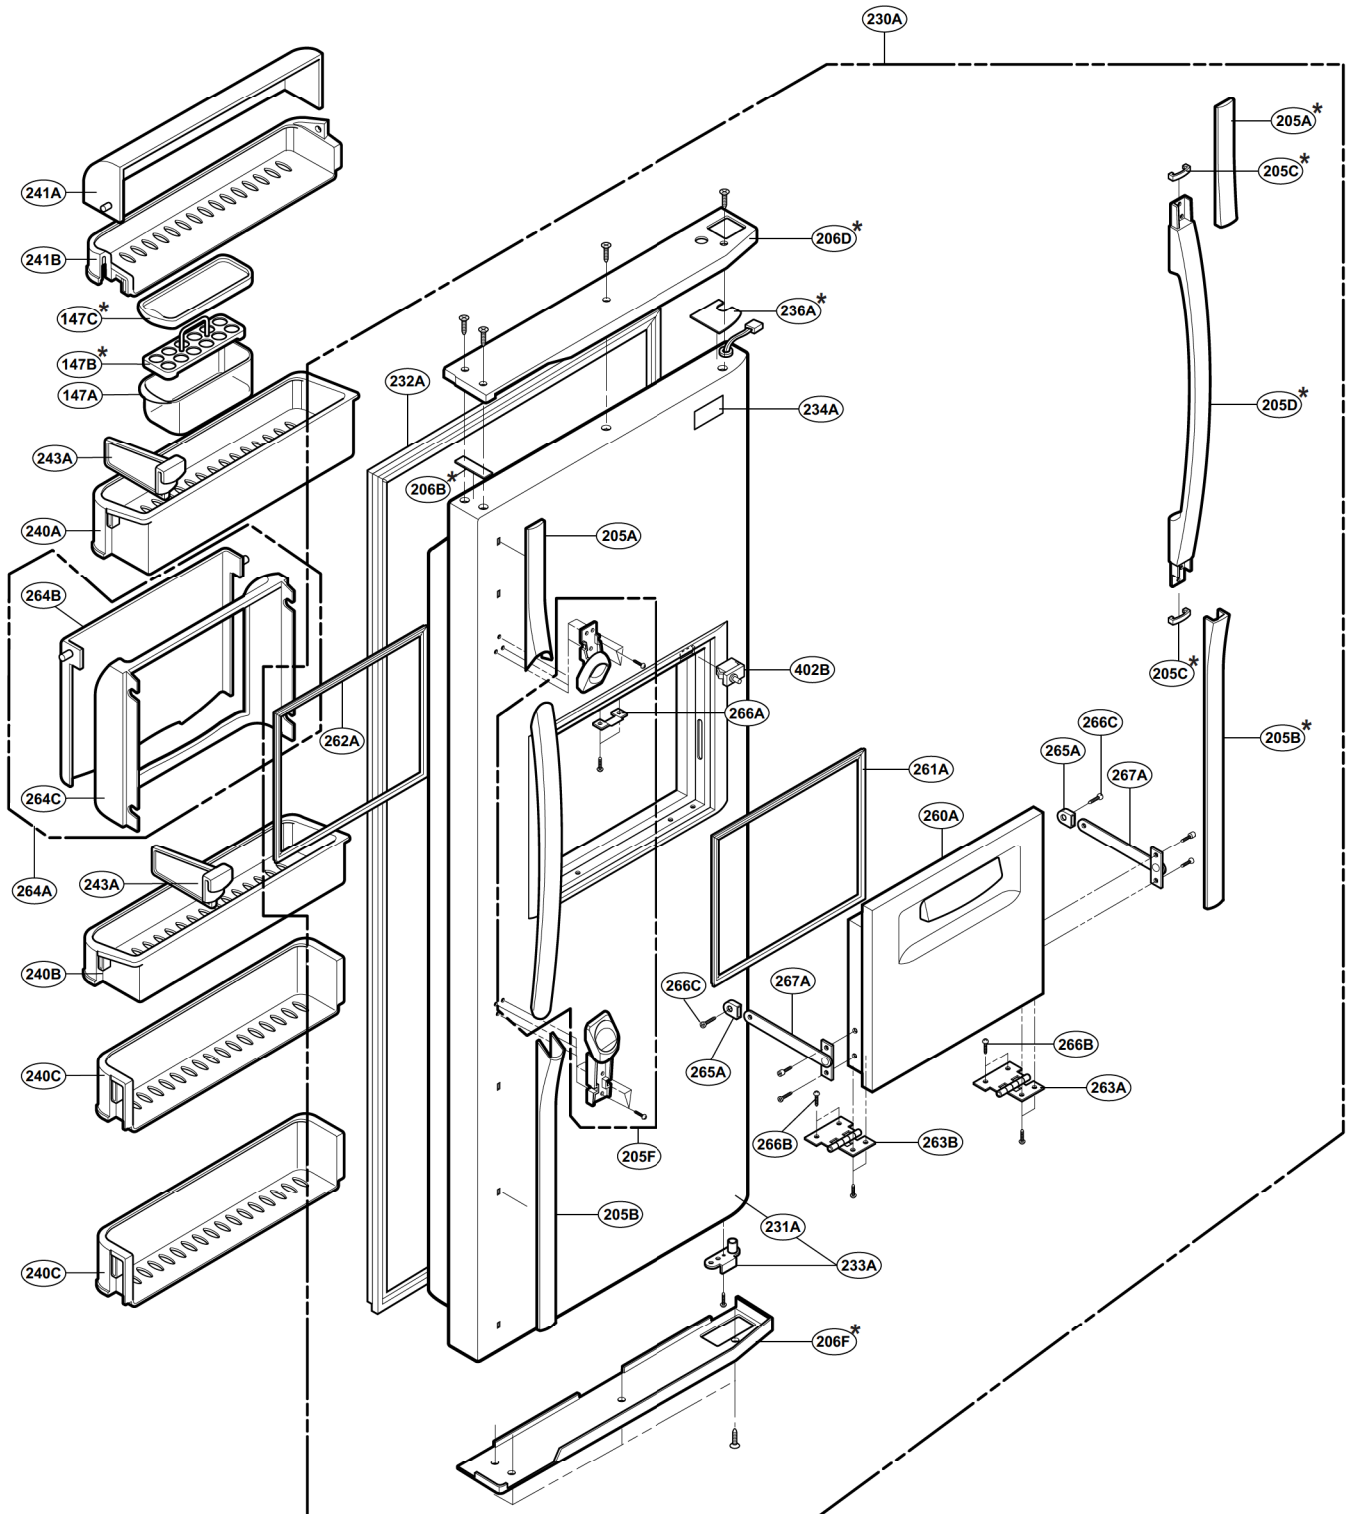

EXPLODED VIEW

FREEZER DOOR PART: GR-P247, GR-P207, GR-L247, GR-L207

EXPLODED VIEW

FREEZER DOOR PART: GR-C247, GR-C207, GR-B247, GR-B207, GR-B197

EXPLODED VIEW

Ref No. : GR-P247, GR-P207, GR-C247, GR-C207
REFRIGERATOR DOOR PART

* : Optional part

EXPLODED VIEW

Ref No. : GR-L247, GR-L207, GR-B247, GR-B207, GR-B197
REFRIGERATOR DOOR PART

* : Optional part

EXPLODED VIEW

FREEZER COMPARTMENT

* : Optional part

EXPLODED VIEW

REFRIGERATOR COMPARTMENT

* : Optional part

EXPLODED VIEW

ICE & WATER PART

* : Optional part

EXPLODED VIEW

MACHINE COMPARTMENT

* : Optional part

EXPLODED VIEW

DISPENSER PART