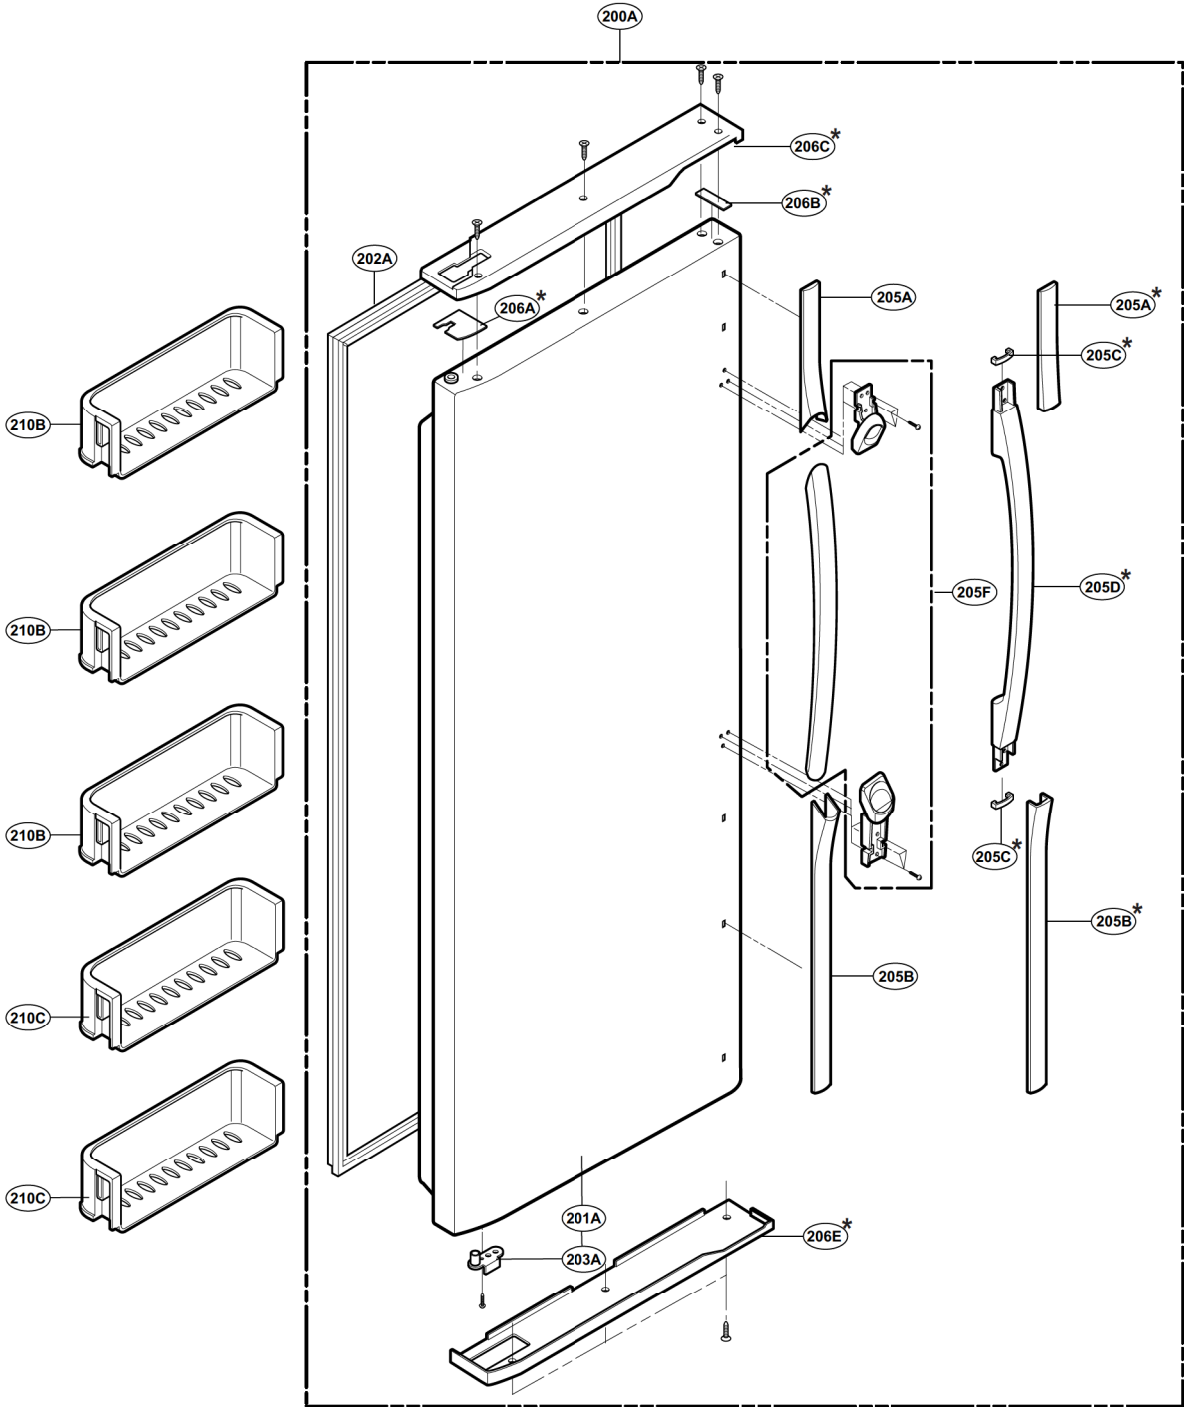

EXPLODED VIEW

FREEZER DOOR PART: GR-P247, GR-P207, GR-L247, GR-L207

EXPLODED VIEW

FREEZER DOOR PART: GR-C247, GR-C207, GR-B247, GR-B207, GR-B197

EXPLODED VIEW

Ref No. : GR-P247, GR-P207, GR-C247, GR-C207
REFRIGERATOR DOOR PART

* : Optional part

EXPLODED VIEW

Ref No. : GR-L247, GR-L207, GR-B247, GR-B207, GR-B197
REFRIGERATOR DOOR PART

* : Optional part

EXPLODED VIEW

FREEZER COMPARTMENT

* : Optional part

EXPLODED VIEW

REFRIGERATOR COMPARTMENT

* : Optional part

EXPLODED VIEW

ICE & WATER PART

* : Optional part

EXPLODED VIEW

MACHINE COMPARTMENT

* : Optional part

EXPLODED VIEW

DISPENSER PART