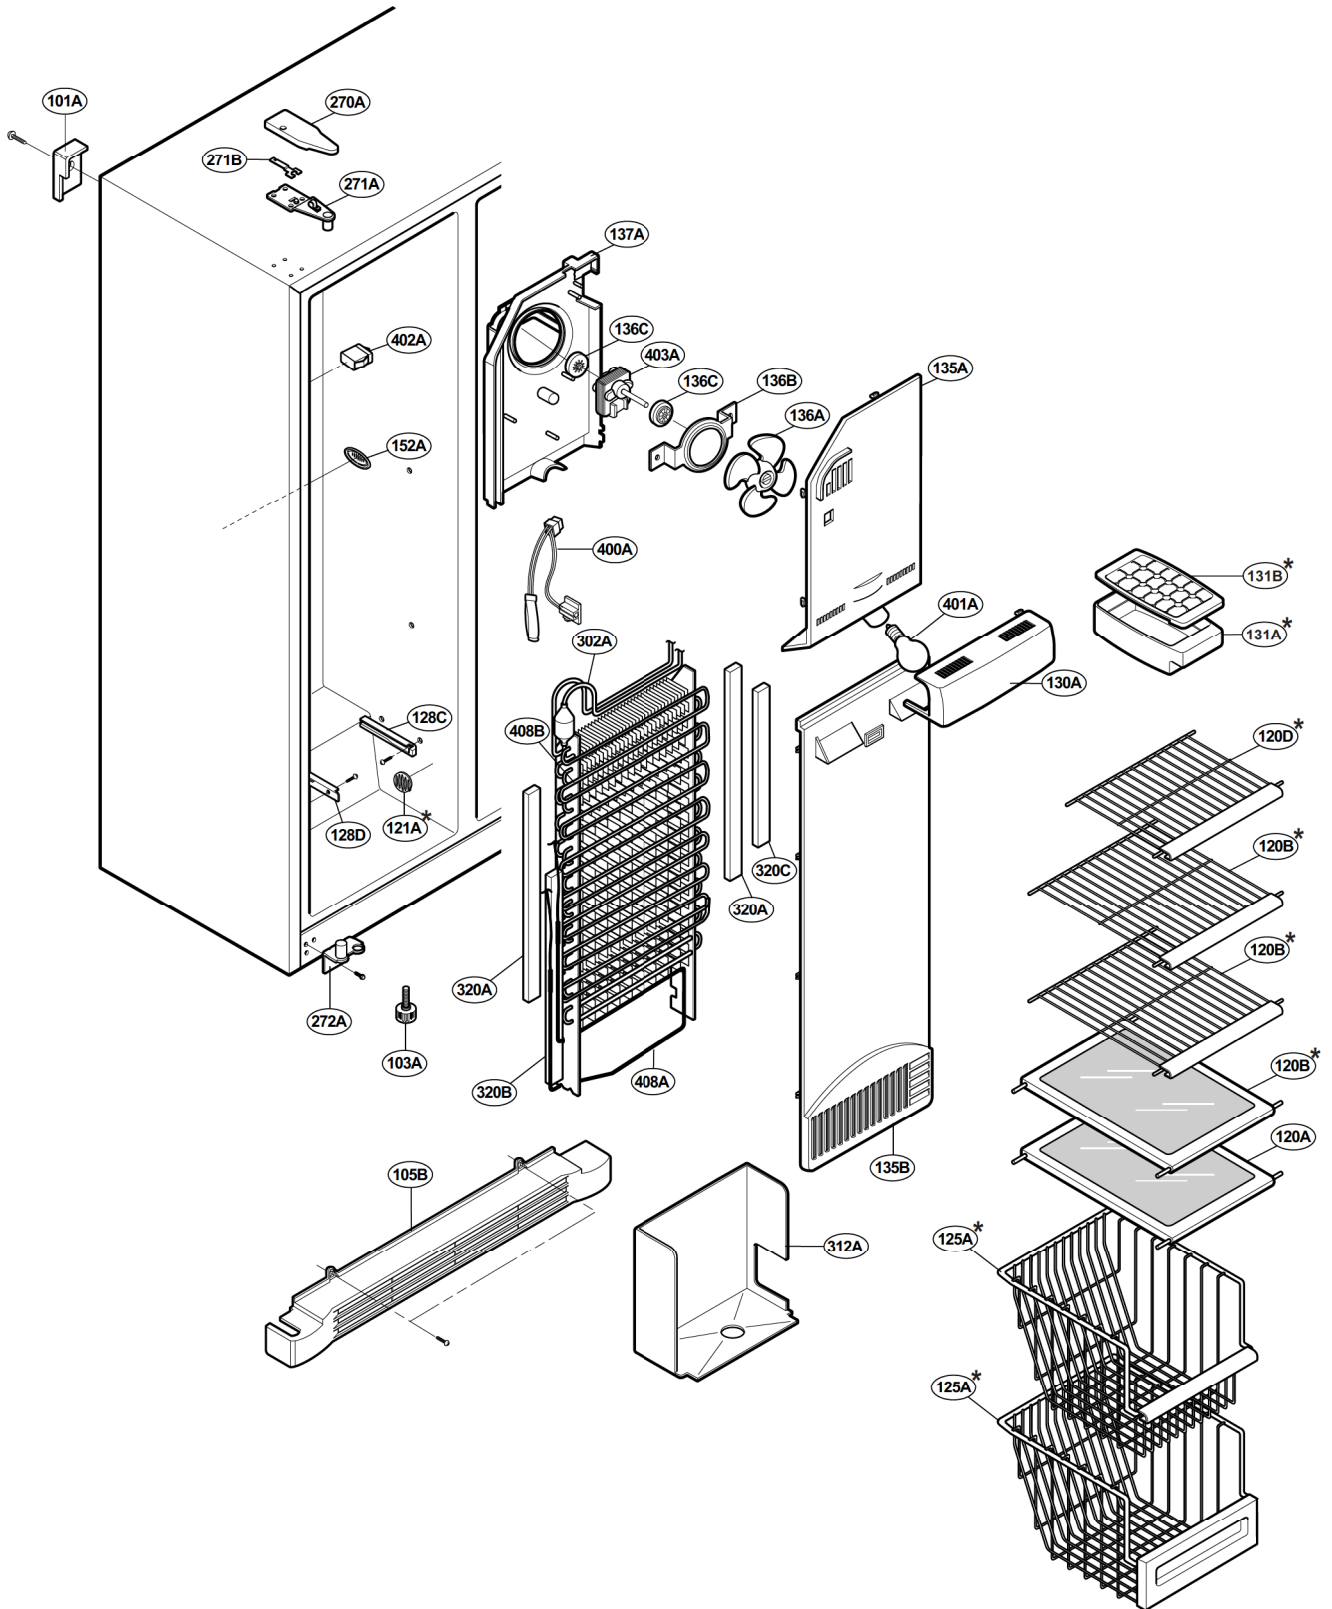

EXPLODED VIEW

FREEZER DOOR PART: GR-P247, GR-P207, GR-L247, GR-L207

EXPLODED VIEW

FREEZER DOOR PART: GR-C247, GR-C207, GR-B247, GR-B207, GR-B197

EXPLODED VIEW

Ref No. : GR-P247, GR-P207, GR-C247, GR-C207
REFRIGERATOR DOOR PART

* : Optional part

EXPLODED VIEW

Ref No. : GR-L247, GR-L207, GR-B247, GR-B207, GR-B197
REFRIGERATOR DOOR PART

* : Optional part

EXPLODED VIEW

FREEZER COMPARTMENT

* : Optional part

EXPLODED VIEW

REFRIGERATOR COMPARTMENT

* : Optional part

EXPLODED VIEW

ICE & WATER PART

* : Optional part

EXPLODED VIEW

MACHINE COMPARTMENT

* : Optional part

EXPLODED VIEW

DISPENSER PART