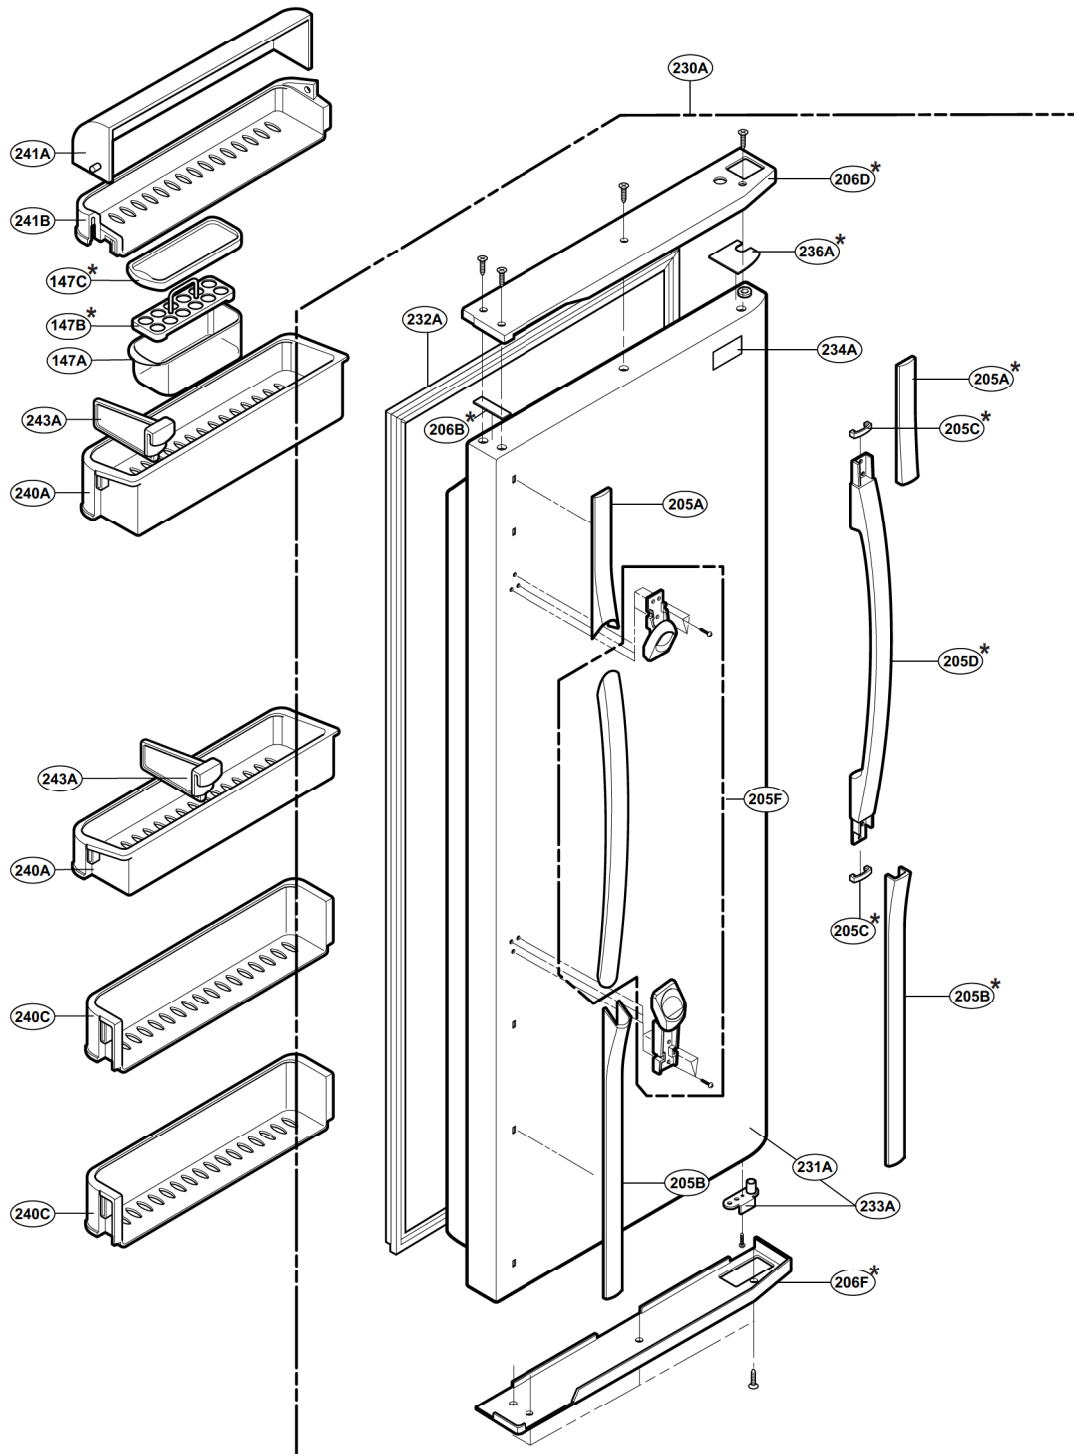

EXPLODED VIEW

FREEZER DOOR PART: GR-P247, GR-P207, GR-L247, GR-L207

EXPLODED VIEW

FREEZER DOOR PART: GR-C247, GR-C207, GR-B247, GR-B207, GR-B197

EXPLODED VIEW

Ref No. : GR-P247, GR-P207, GR-C247, GR-C207
REFRIGERATOR DOOR PART

* : Optional part

EXPLODED VIEW

Ref No. : GR-L247, GR-L207, GR-B247, GR-B207, GR-B197
REFRIGERATOR DOOR PART

* : Optional part

EXPLODED VIEW

FREEZER COMPARTMENT

* : Optional part

EXPLODED VIEW

REFRIGERATOR COMPARTMENT

* : Optional part

EXPLODED VIEW

ICE & WATER PART

* : Optional part

EXPLODED VIEW

MACHINE COMPARTMENT

* : Optional part

EXPLODED VIEW

DISPENSER PART