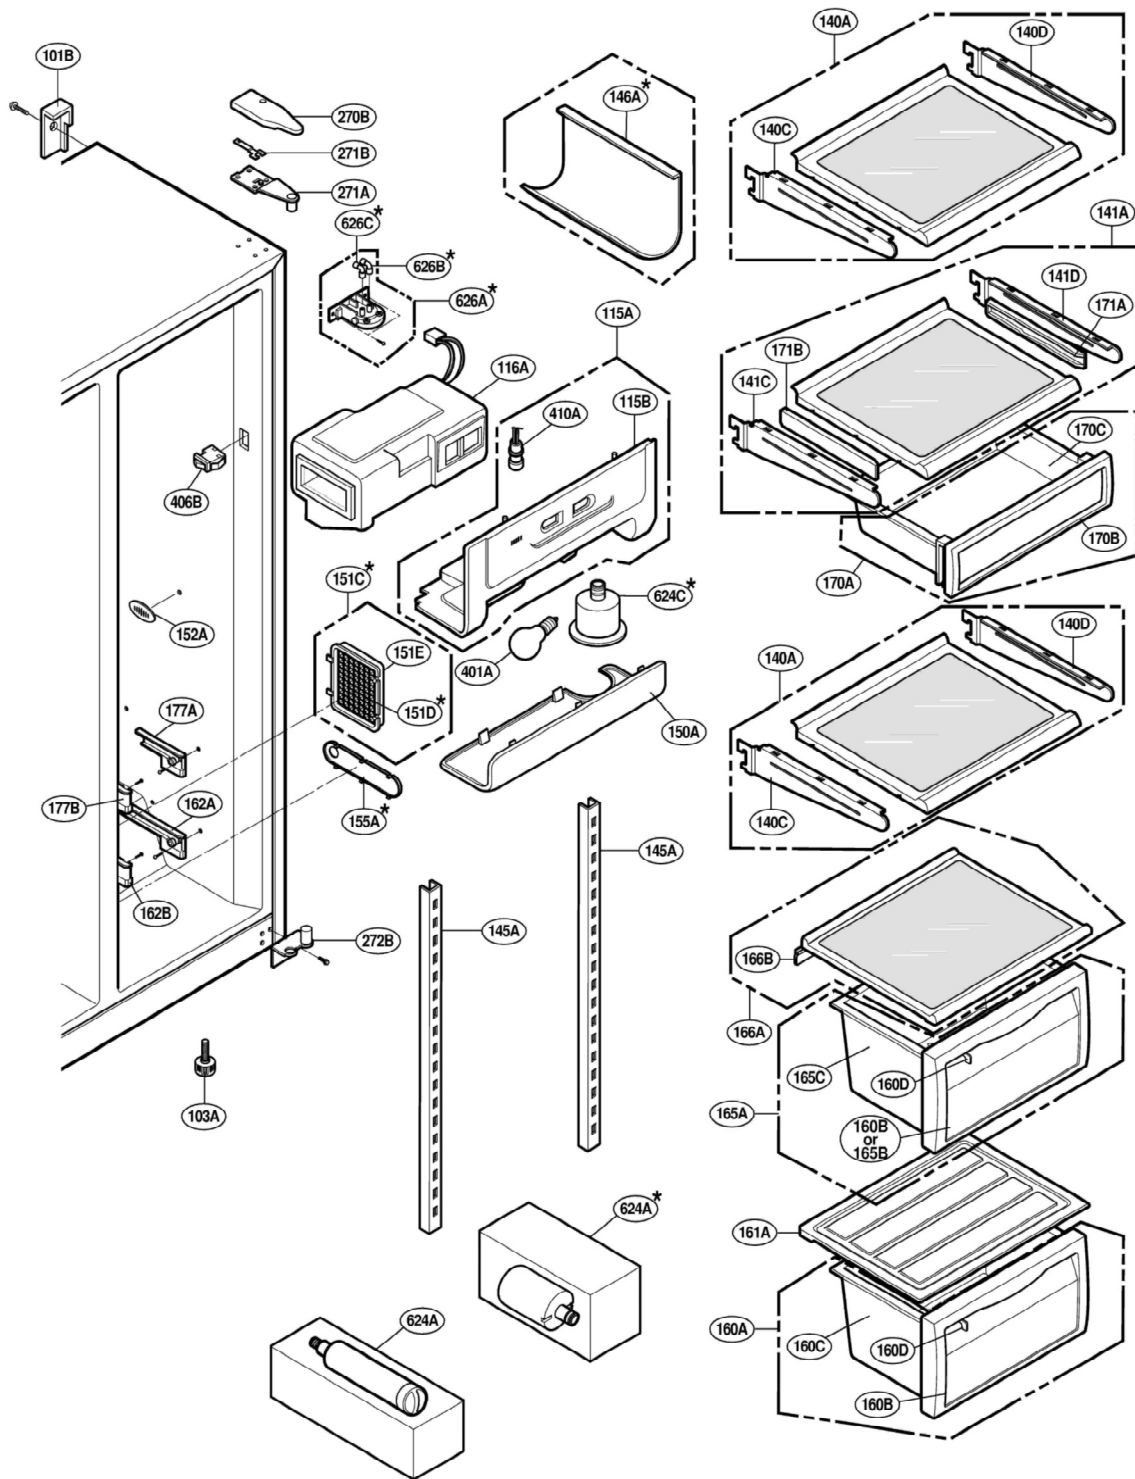

EXPLODED VIEW

FREEZER DOOR PART: GR-C247, GR-C207, GR-B247, GR-B207, GR-B197

EXPLODED VIEW

Ref No. : GR-L247, GR-L207, GR-B247, GR-B207, GR-B197
REFRIGERATOR DOOR PART

* : Optional part

EXPLODED VIEW

REFRIGERATOR COMPARTMENT

* : Optional part

EXPLODED VIEW

MACHINE COMPARTMENT

* : Optional part