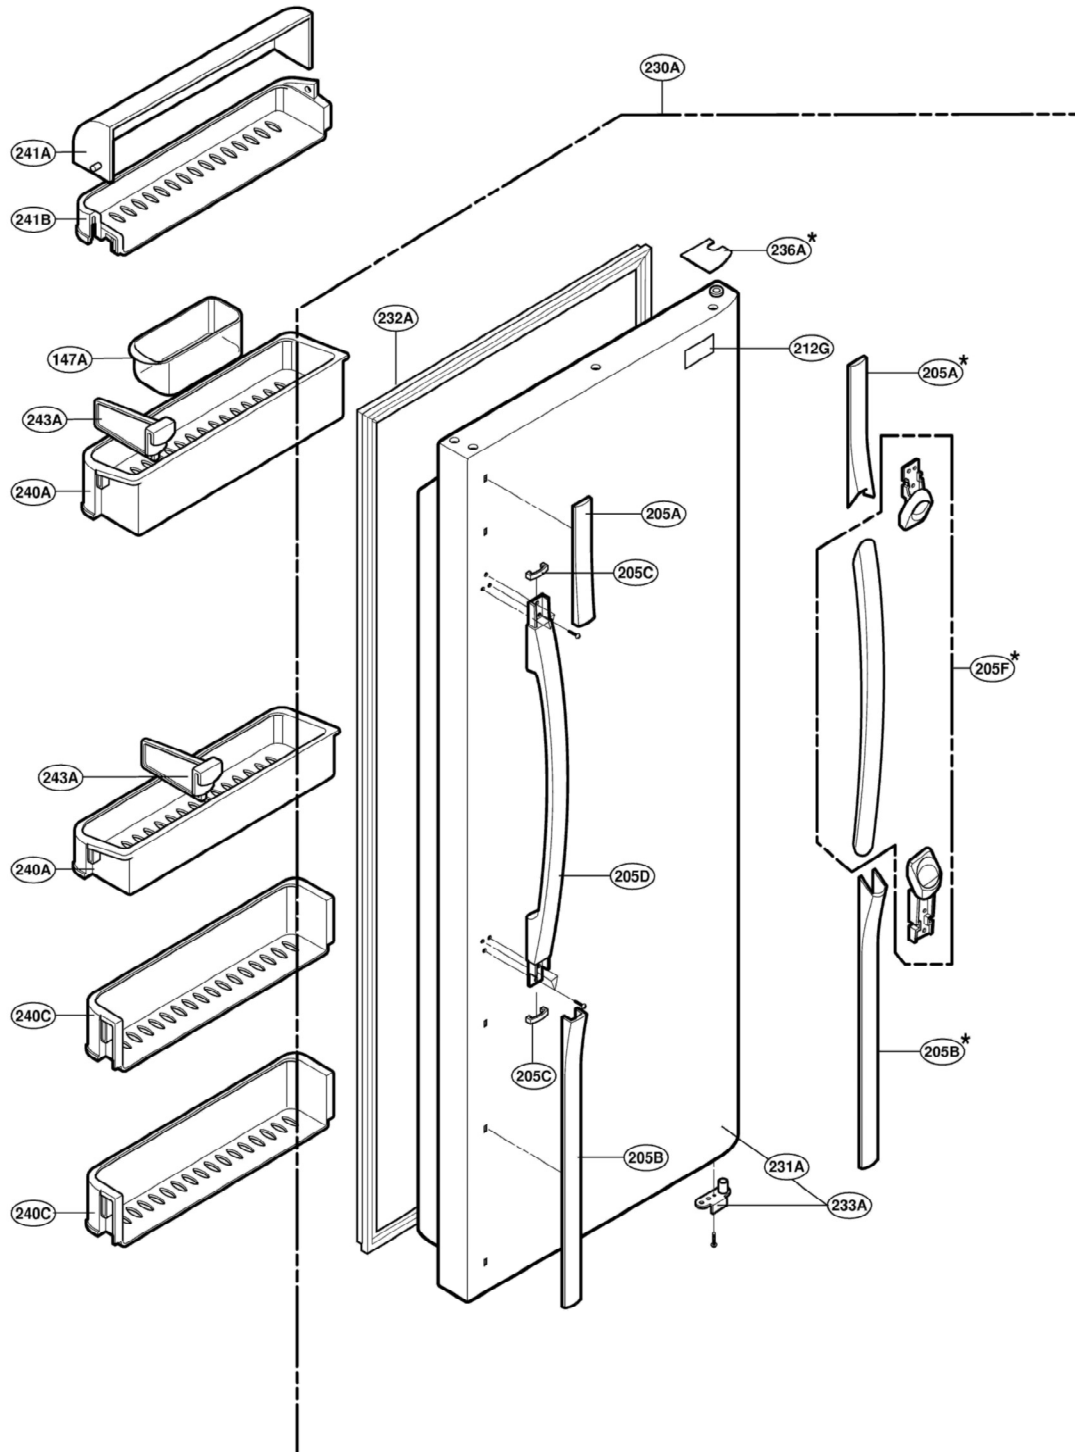

EXPLODED VIEW

FREEZER DOOR PART: GR-B197

EXPLODED VIEW

Ref No. : GR-B197

REFRIGERATOR DOOR PART

* : Optional part

EXPLODED VIEW

FREEZER COMPARTMENT

* : Optional part

EXPLODED VIEW

REFRIGERATOR COMPARTMENT

* : Optional part

EXPLODED VIEW

MACHINE COMPARTMENT

* : Optional part