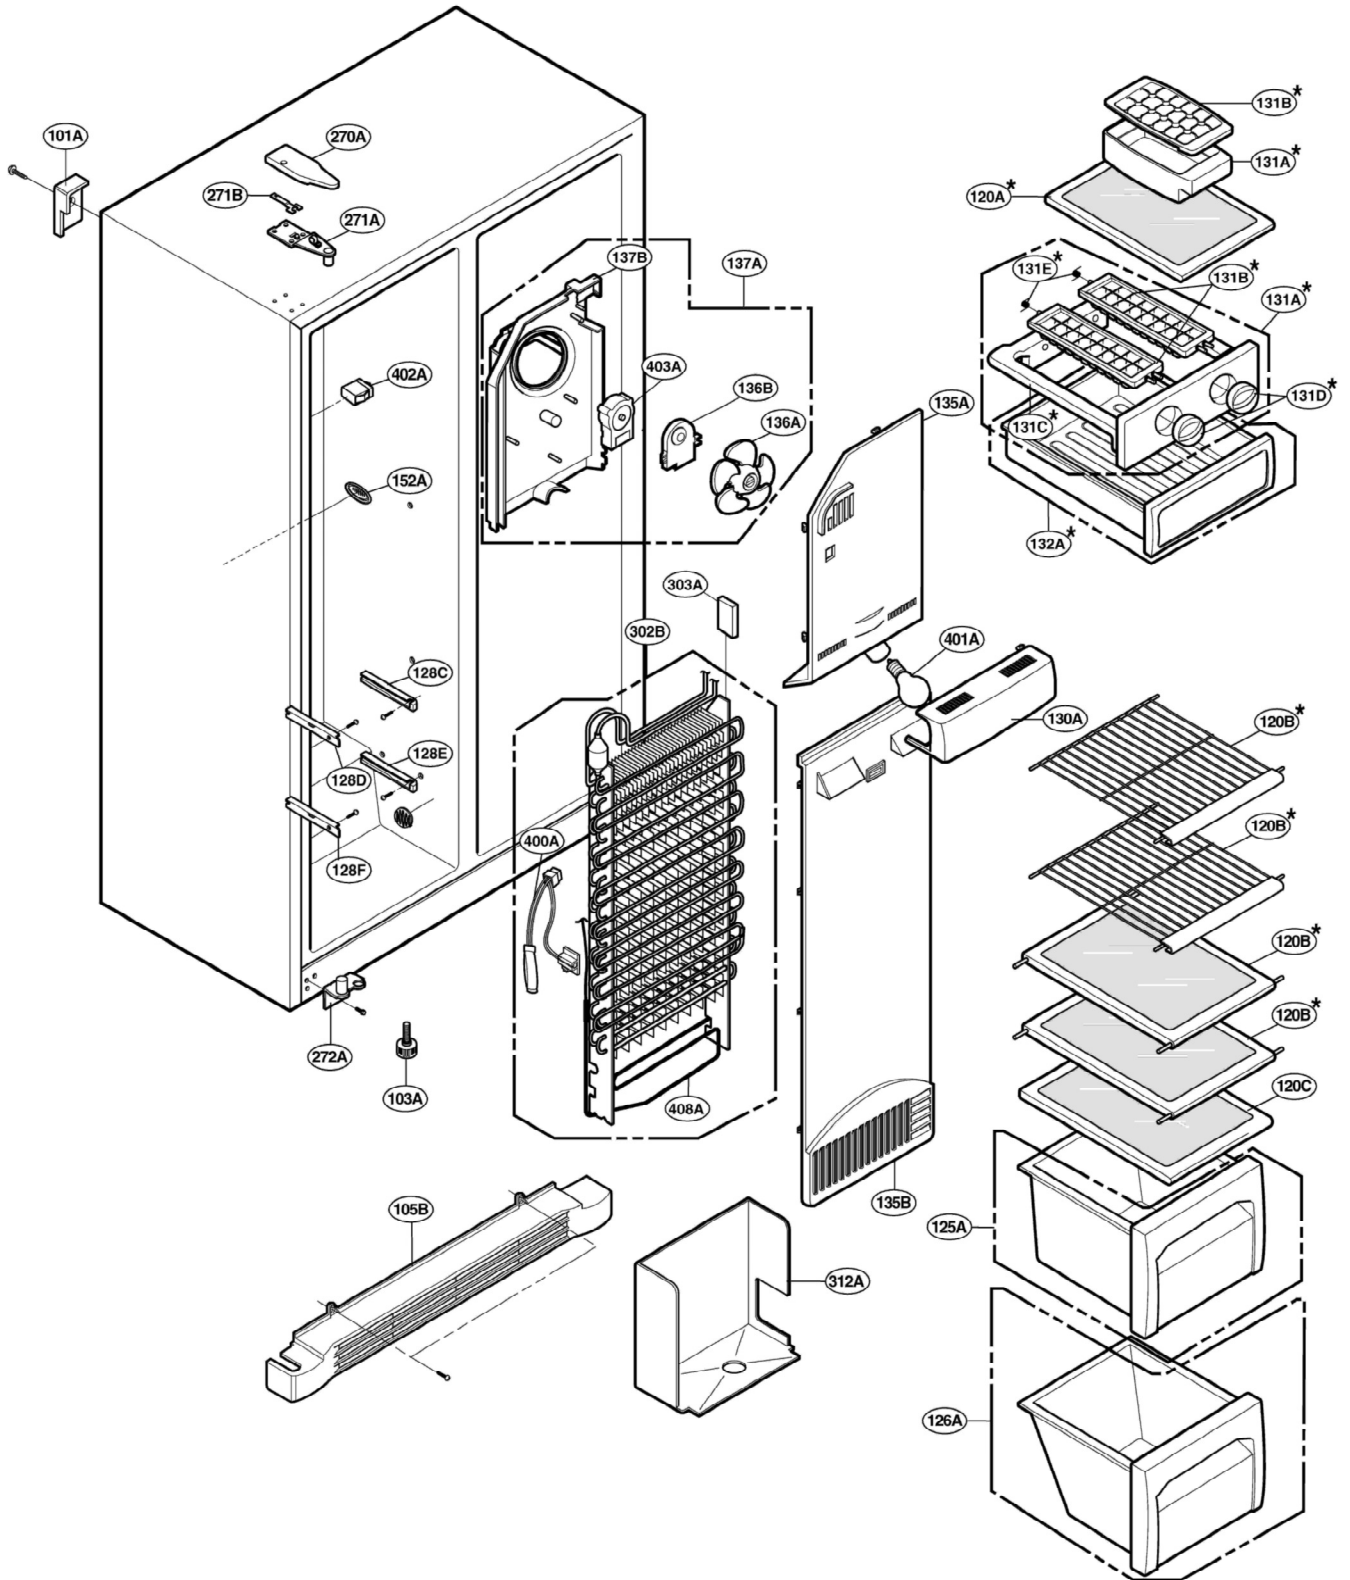

EXPLODED VIEW

FREEZER DOOR PART: GR-B197

EXPLODED VIEW

Ref No. : GR-B197

REFRIGERATOR DOOR PART

* : Optional part

EXPLODED VIEW

FREEZER COMPARTMENT

* : Optional part

EXPLODED VIEW

REFRIGERATOR COMPARTMENT

* : Optional part

EXPLODED VIEW

MACHINE COMPARTMENT

* : Optional part