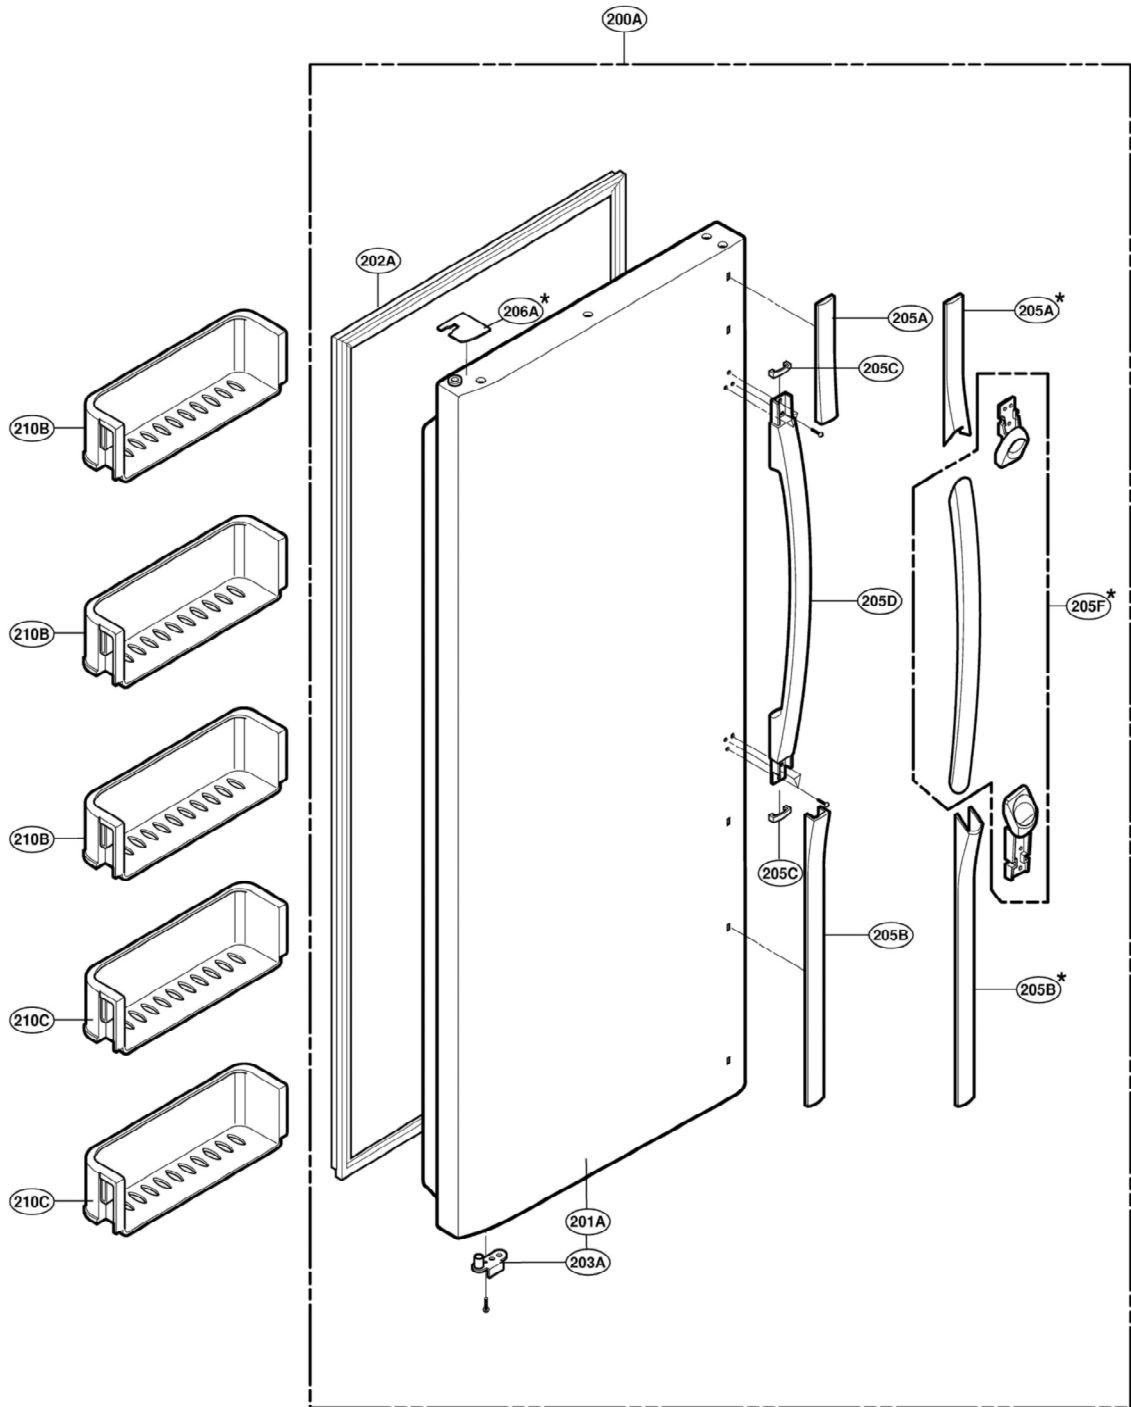

EXPLODED VIEW

FREEZER DOOR PART: GR-B197

EXPLODED VIEW

Ref No. : GR-B197

REFRIGERATOR DOOR PART

* : Optional part

EXPLODED VIEW

FREEZER COMPARTMENT

* : Optional part

EXPLODED VIEW

REFRIGERATOR COMPARTMENT

* : Optional part

EXPLODED VIEW

MACHINE COMPARTMENT

* : Optional part