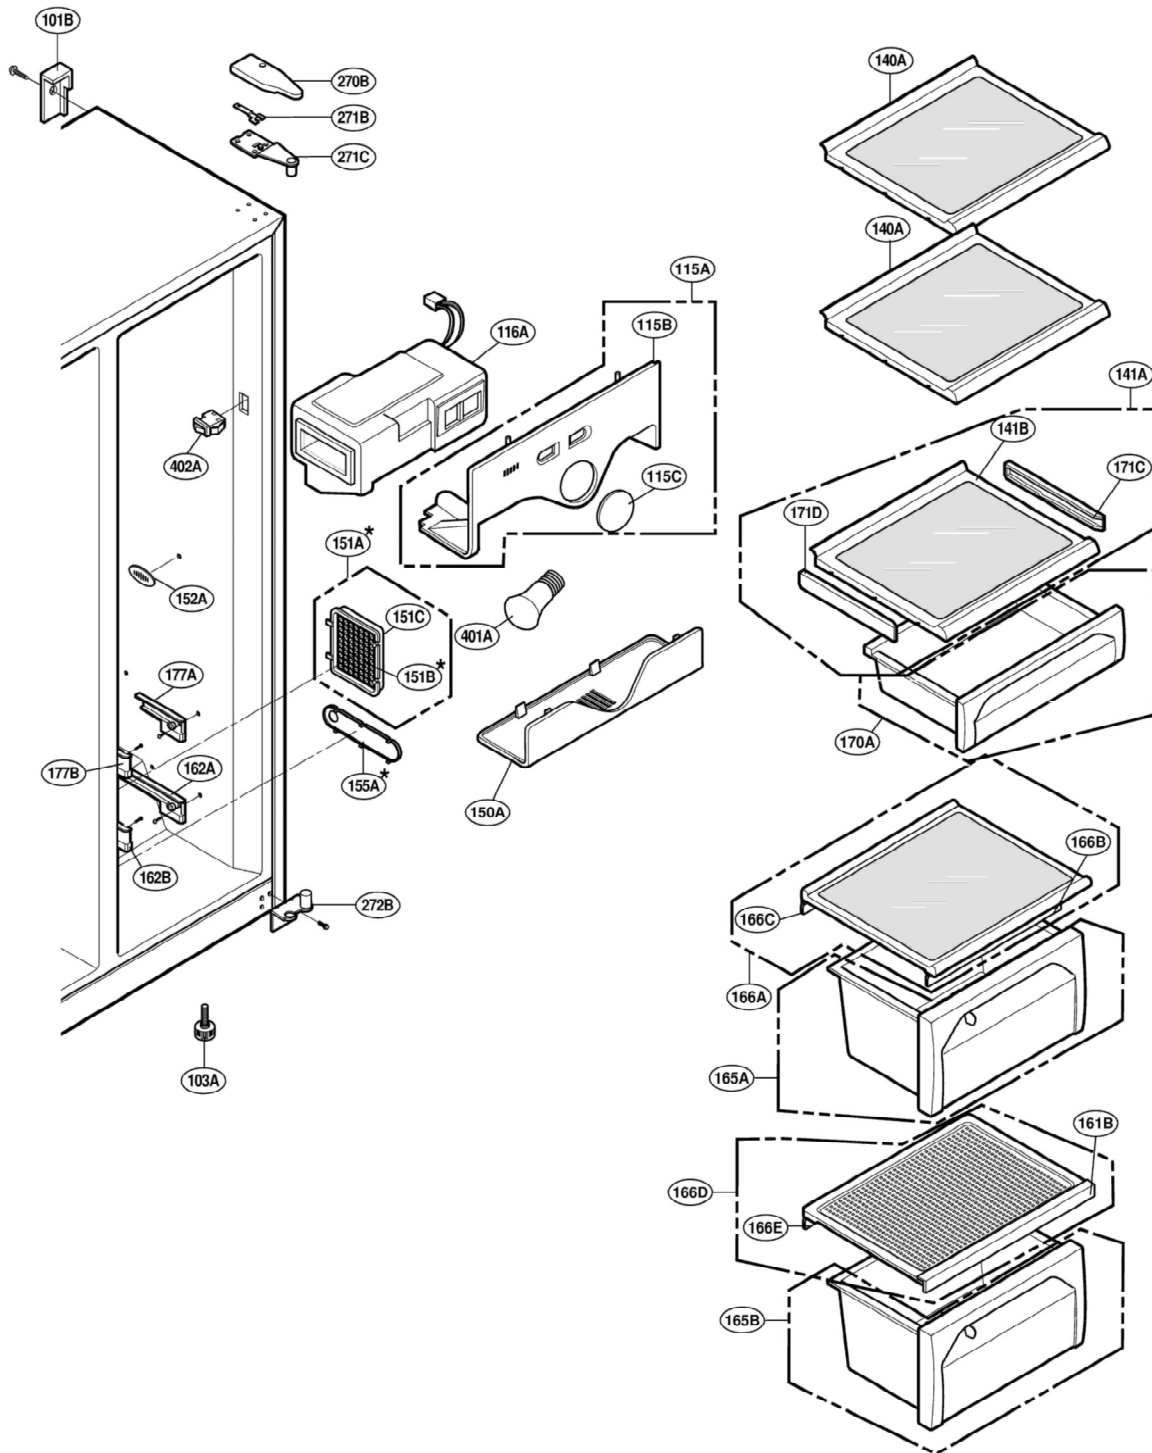

EXPLODED VIEW

FREEZER DOOR PART: GR-B197

EXPLODED VIEW

Ref No. : GR-B197

REFRIGERATOR DOOR PART

* : Optional part

EXPLODED VIEW

FREEZER COMPARTMENT

* : Optional part

EXPLODED VIEW

REFRIGERATOR COMPARTMENT

* : Optional part

EXPLODED VIEW

MACHINE COMPARTMENT

* : Optional part