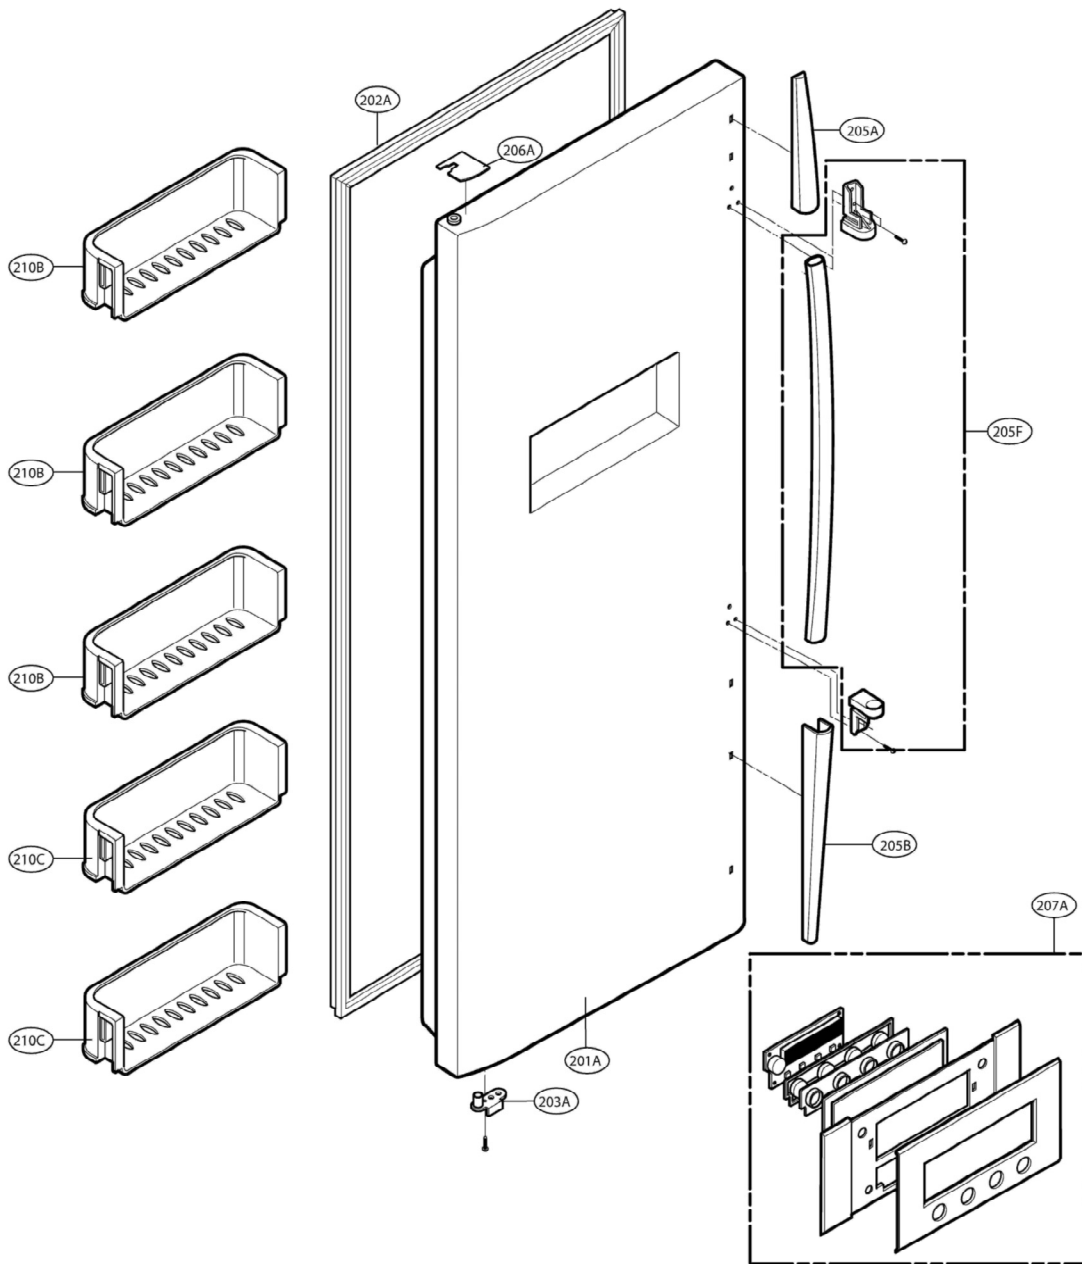

EXPLODED VIEW

FREEZER DOOR PART: GW-B207

EXPLODED VIEW

Ref No. : GW-B207

REFRIGERATOR DOOR PART

EXPLODED VIEW

FREEZER COMPARTMENT

EXPLODED VIEW

REFRIGERATOR COMPARTMENT

EXPLODED VIEW

MACHINE COMPARTMENT