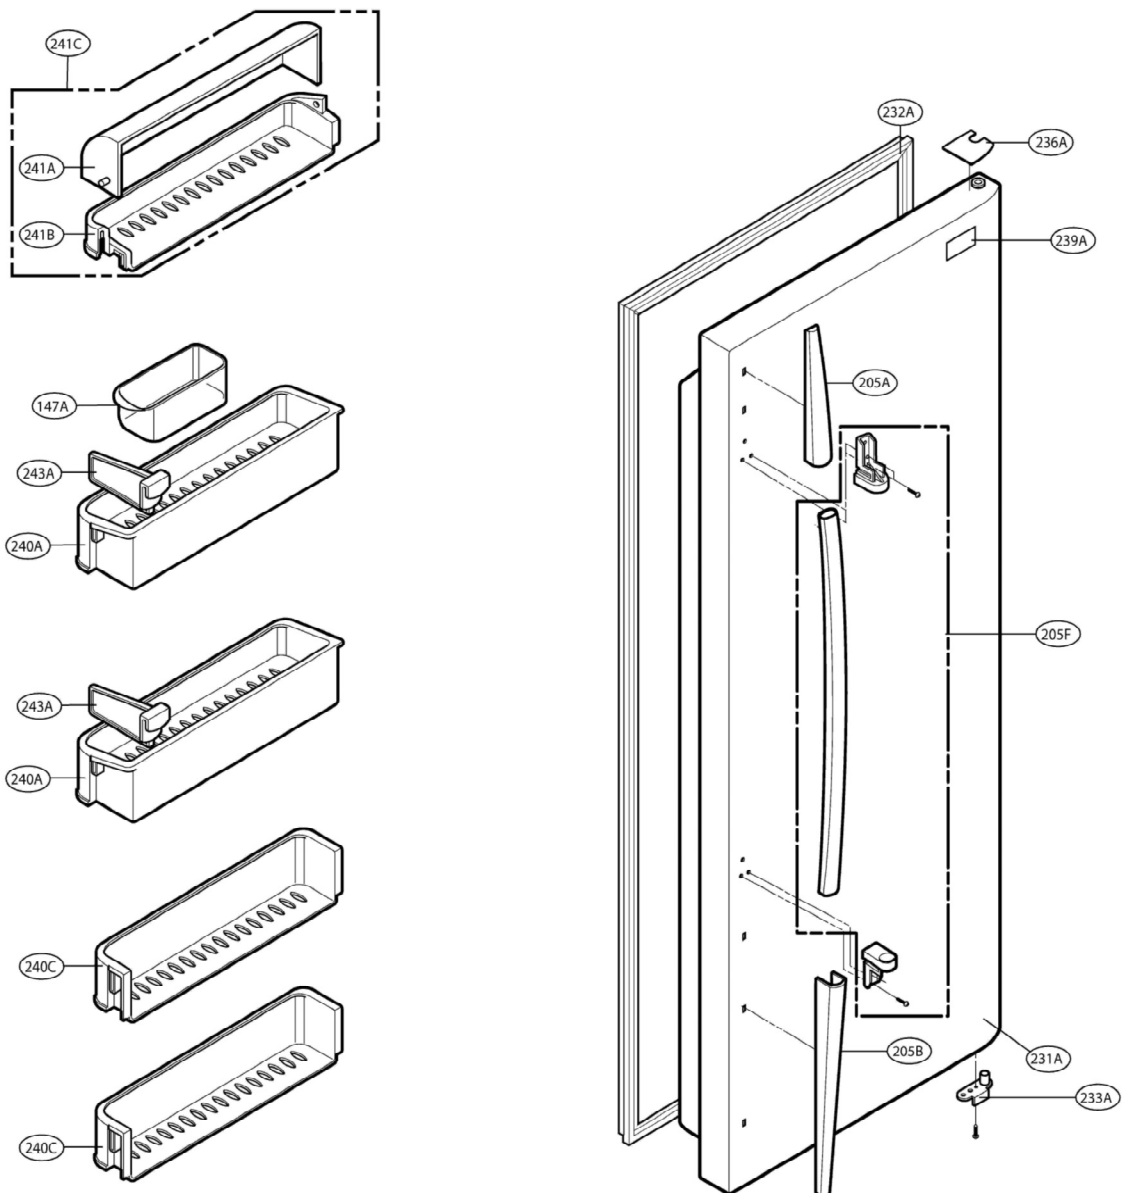

EXPLODED VIEW

FREEZER DOOR PART: GW-B207

EXPLODED VIEW

Ref No. : GW-B207

REFRIGERATOR DOOR PART

EXPLODED VIEW

FREEZER COMPARTMENT

EXPLODED VIEW

REFRIGERATOR COMPARTMENT

EXPLODED VIEW

MACHINE COMPARTMENT