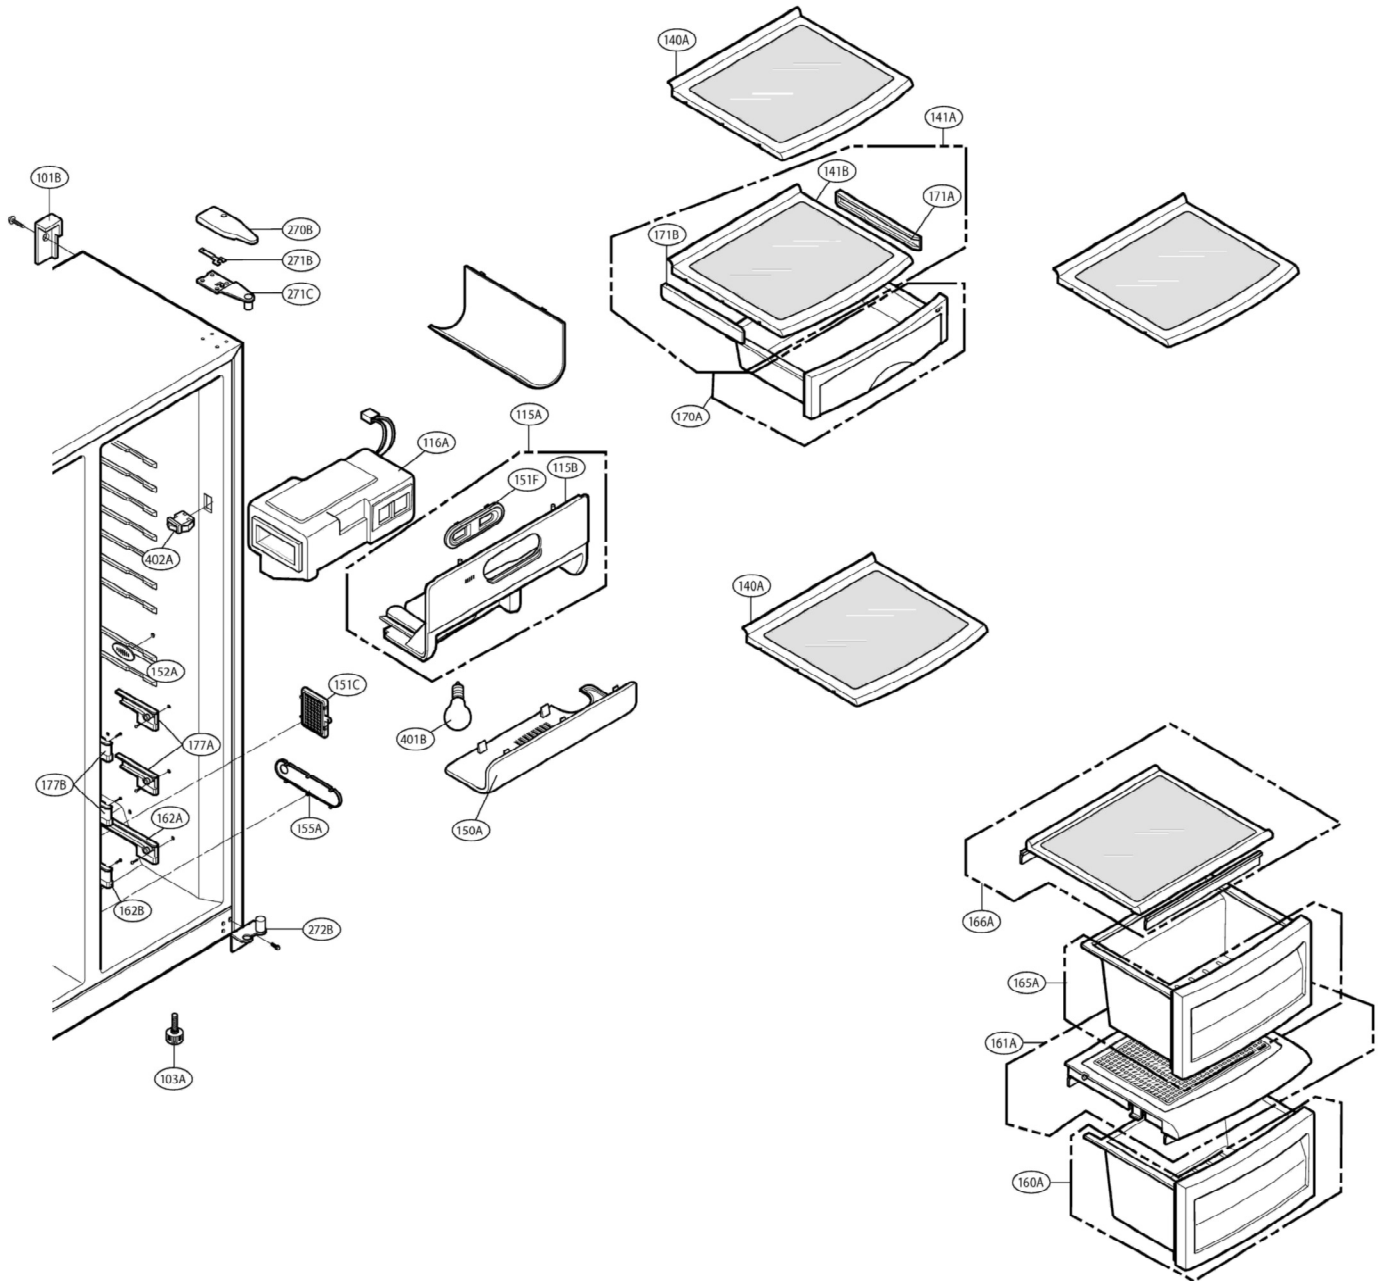

EXPLODED VIEW

FREEZER DOOR PART: GW-B207

EXPLODED VIEW

Ref No. : GW-B207

REFRIGERATOR DOOR PART

EXPLODED VIEW

FREEZER COMPARTMENT

EXPLODED VIEW

REFRIGERATOR COMPARTMENT

EXPLODED VIEW

MACHINE COMPARTMENT