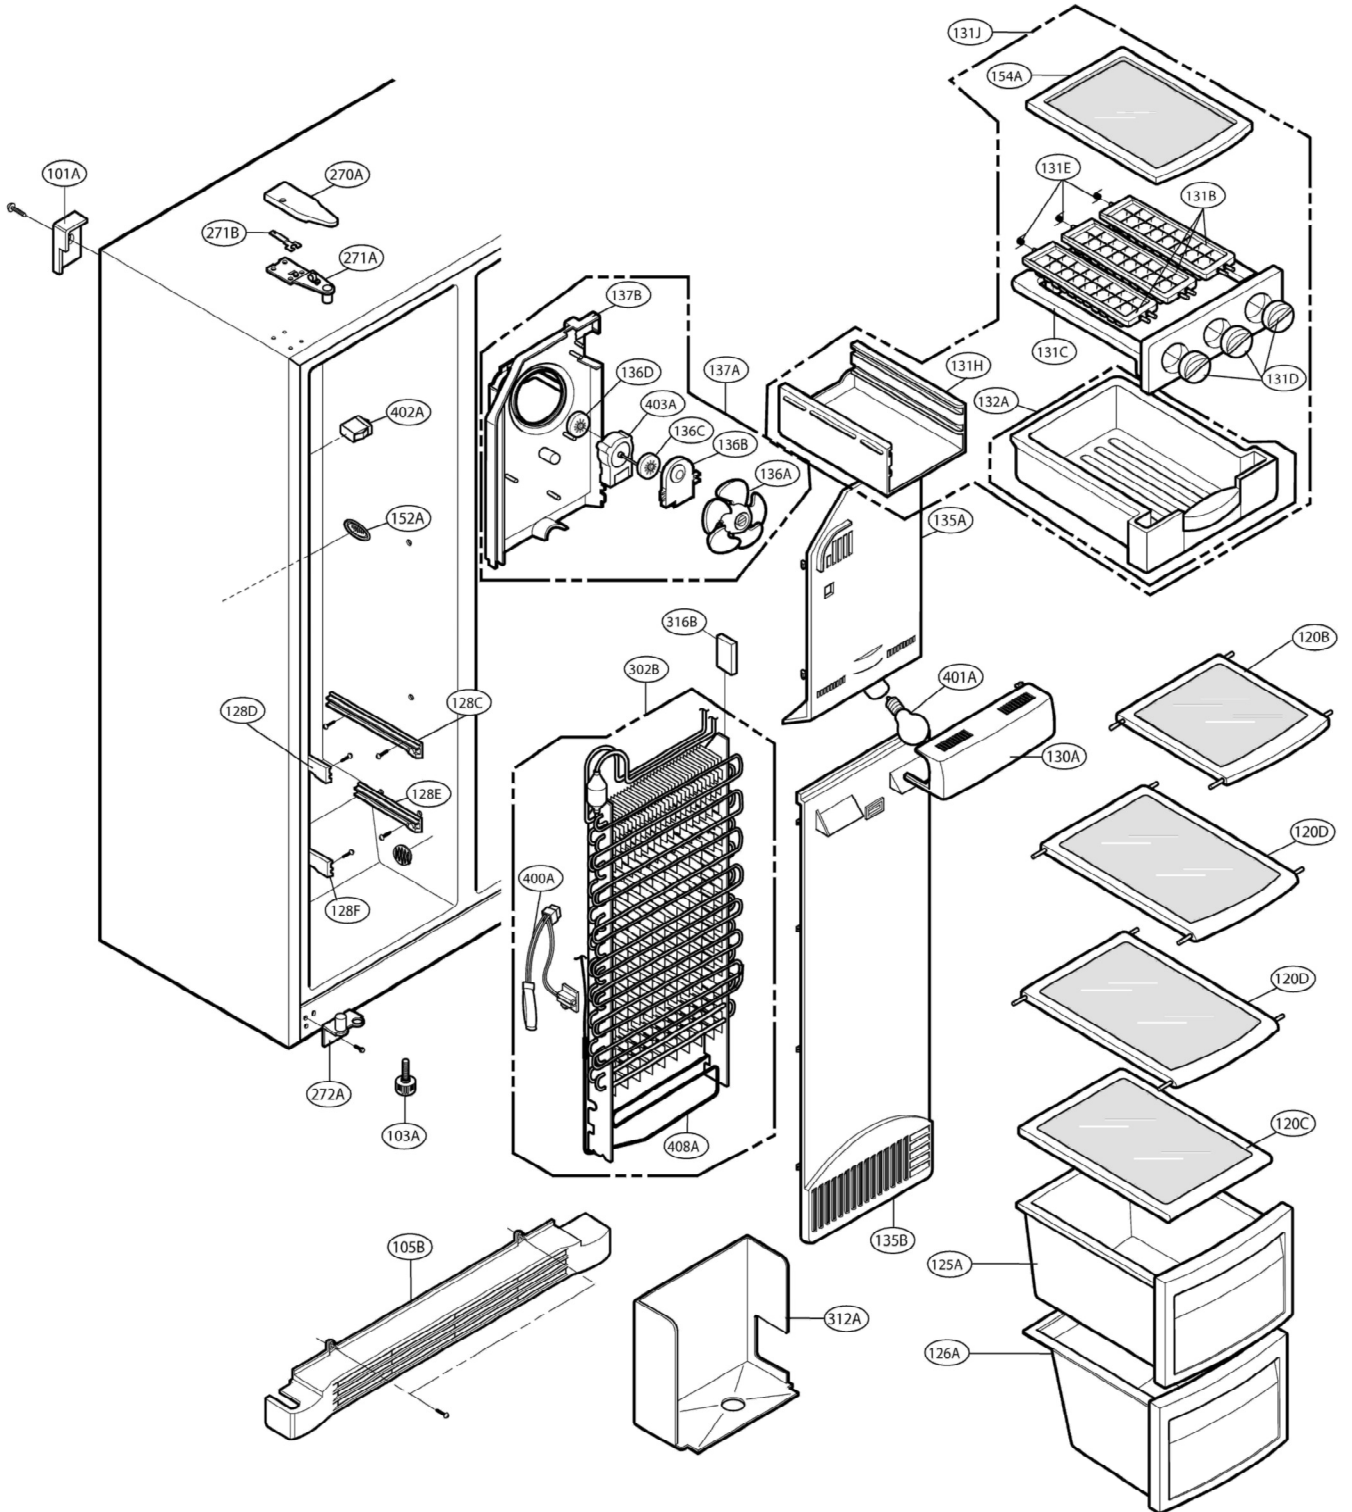

EXPLODED VIEW

FREEZER DOOR PART: GW-B207

EXPLODED VIEW

Ref No. : GW-B207

REFRIGERATOR DOOR PART

EXPLODED VIEW

FREEZER COMPARTMENT

EXPLODED VIEW

REFRIGERATOR COMPARTMENT

EXPLODED VIEW

MACHINE COMPARTMENT