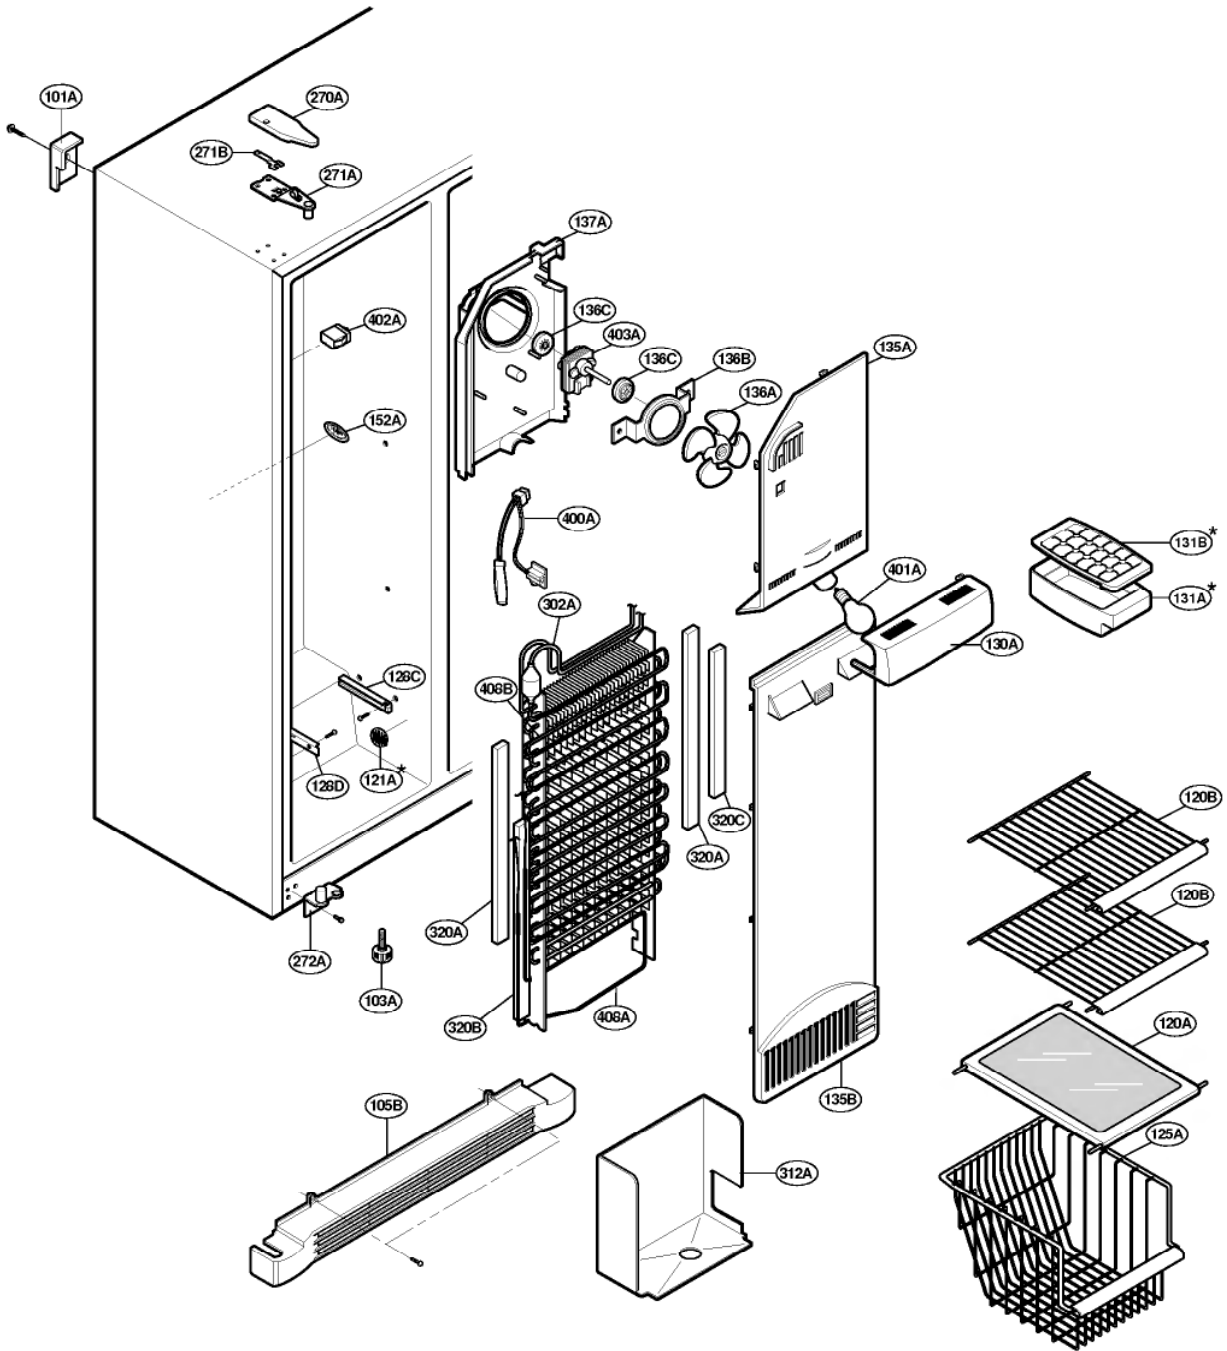

EXPLODED VIEW

FREEZER DOOR PART: GR-C247, GR-C207, GR-B247, GR-B207

EXPLODED VIEW

Ref No. : GR-L247, GR-L207, GR-B247, GR-B207
REFRIGERATOR DOOR PART

* : Optional part

EXPLODED VIEW

FREEZER COMPARTMENT

* : Optional part

EXPLODED VIEW

REFRIGERATOR COMPARTMENT

* : Optional part

EXPLODED VIEW

MACHINE COMPARTMENT

* : Optional part