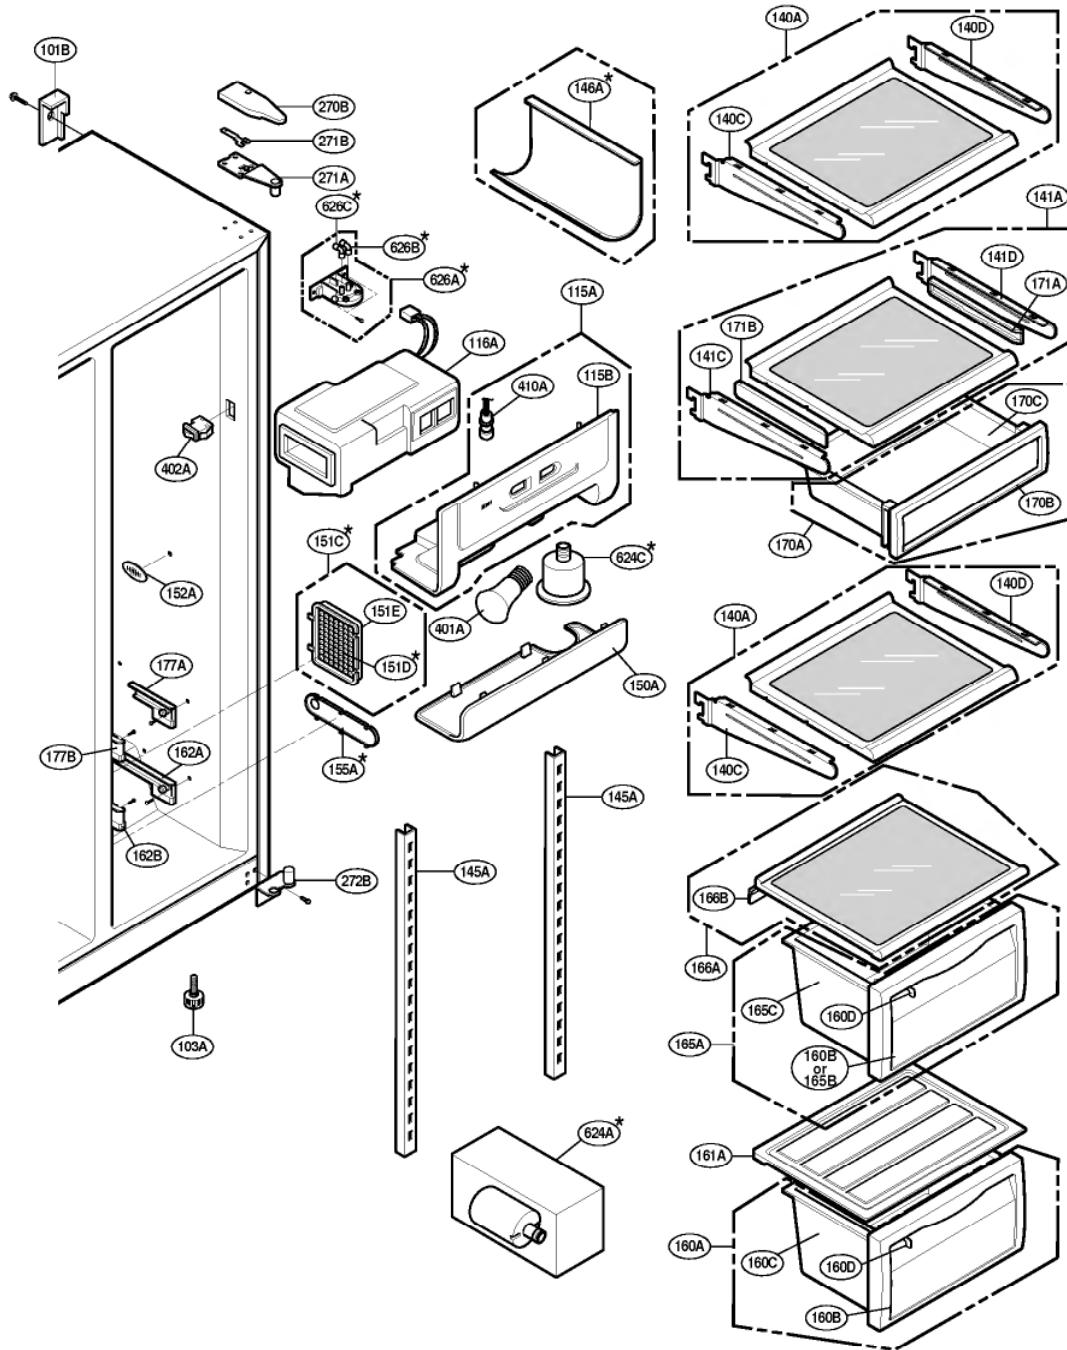

EXPLODED VIEW

FREEZER DOOR PART: GR-C247, GR-C207, GR-B247, GR-B207

EXPLODED VIEW

Ref No. : GR-L247, GR-L207, GR-B247, GR-B207
REFRIGERATOR DOOR PART

* : Optional part

EXPLODED VIEW

FREEZER COMPARTMENT

* : Optional part

EXPLODED VIEW

REFRIGERATOR COMPARTMENT

* : Optional part

EXPLODED VIEW

MACHINE COMPARTMENT

* : Optional part