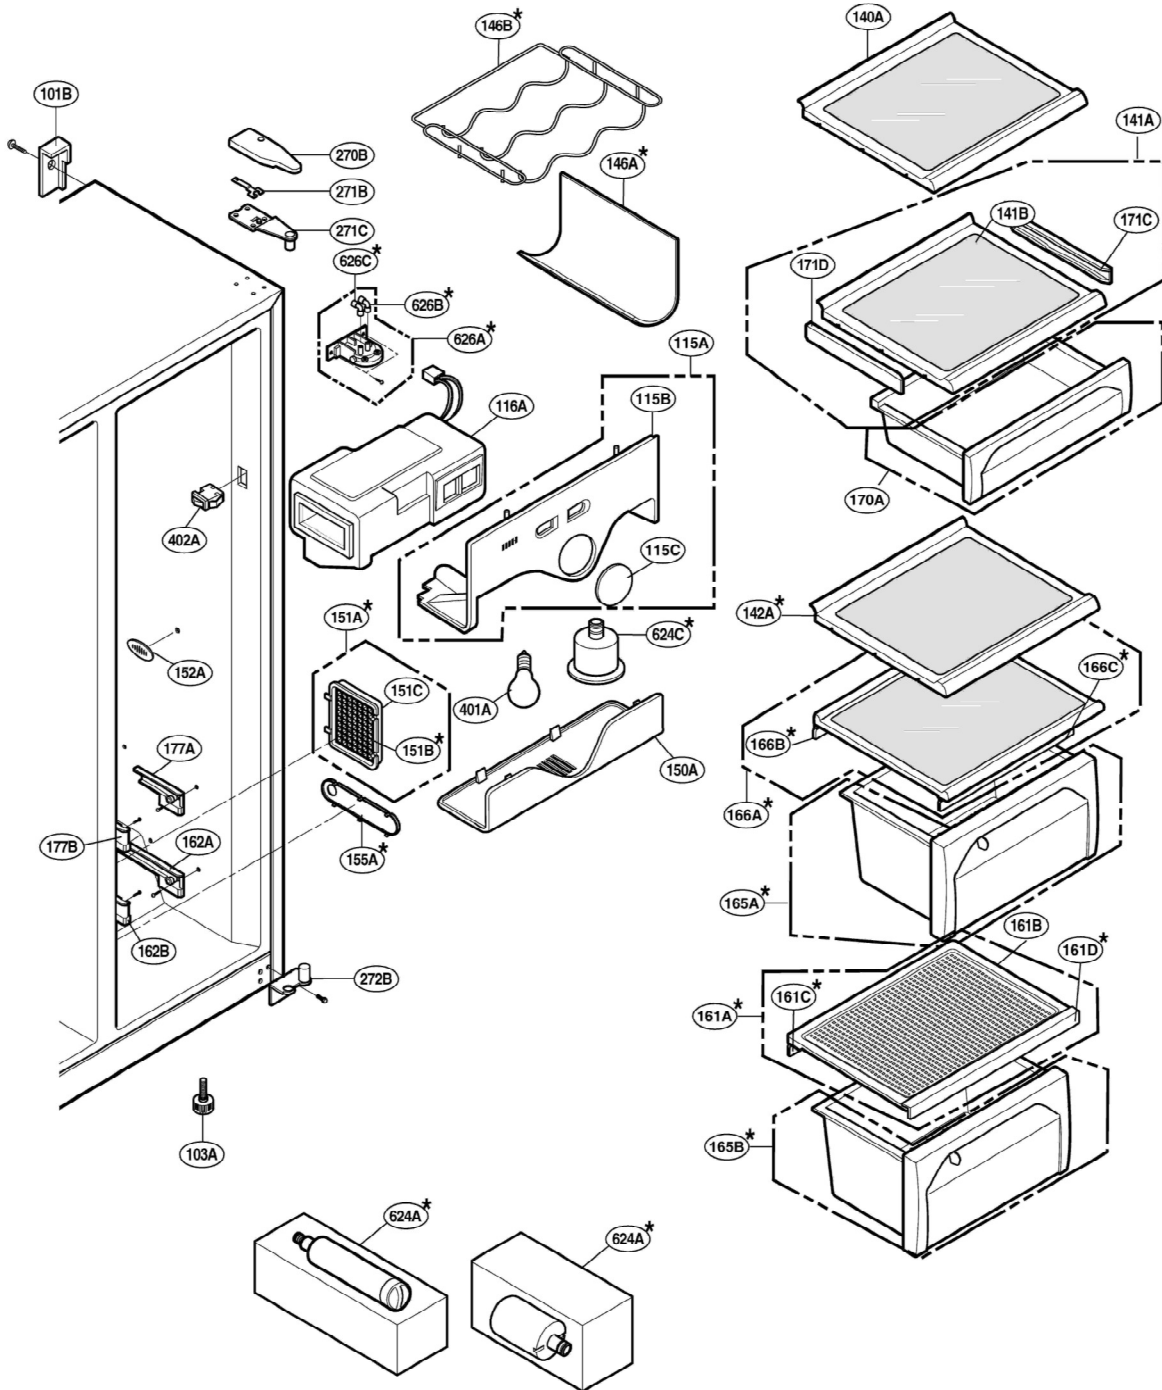

EXPLODED VIEW

FREEZER DOOR PART: GR-C197, GR-B197, GR-C207, GR-B207

* : Optional part

EXPLODED VIEW

Ref No. : GR-L197, GR-B197, GR-L207, GR-B207
REFRIGERATOR DOOR PART

* : Optional part

EXPLODED VIEW

FREEZER COMPARTMENT

* : Optional part

EXPLODED VIEW

REFRIGERATOR COMPARTMENT

* : Optional part

EXPLODED VIEW

MACHINE COMPARTMENT

* : Optional part