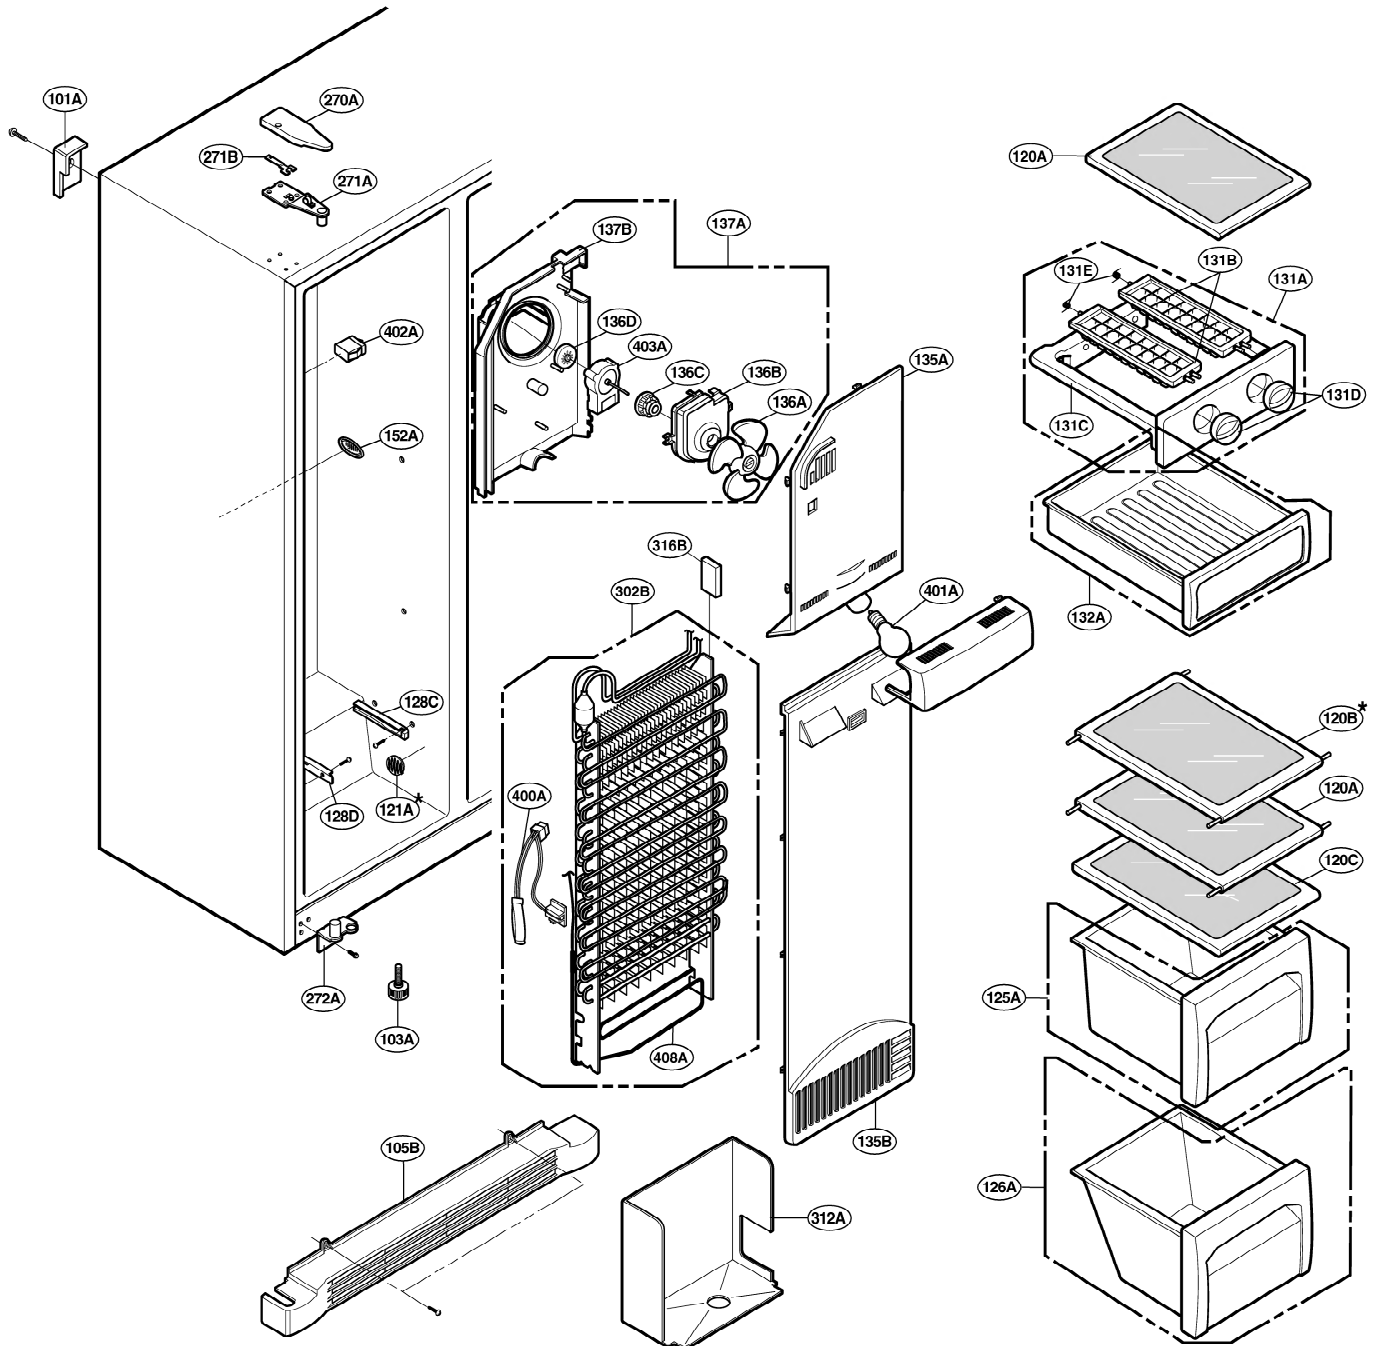

EXPLODED VIEW

FREEZER DOOR PART: GR-C247, GR-C207, GR-B247, GR-B207

EXPLODED VIEW

Ref No. : GR-L247, GR-L207, GR-B247, GR-B207

REFRIGERATOR DOOR PART

* : Optional part

EXPLODED VIEW

FREEZER COMPARTMENT

* : Optional part

EXPLODED VIEW

REFRIGERATOR COMPARTMENT

* : Optional part

EXPLODED VIEW

MACHINE COMPARTMENT

* : Optional part