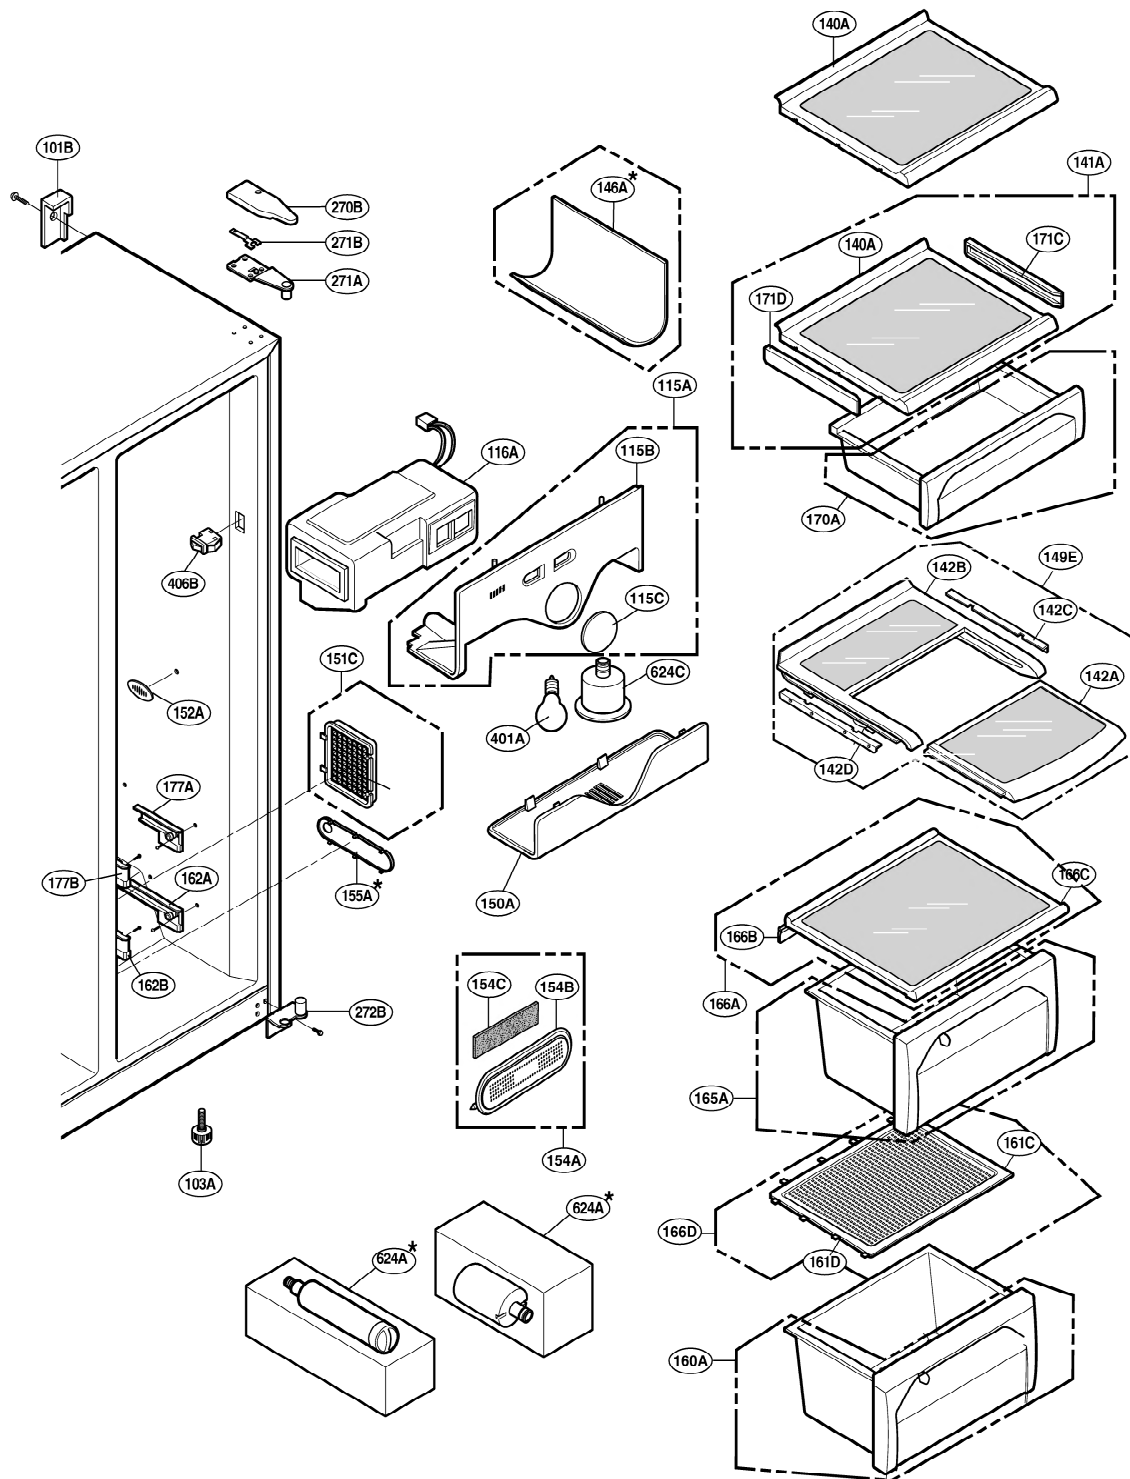

EXPLODED VIEW

FREEZER DOOR PART: GR-C247, GR-C207, GR-B247, GR-B207

EXPLODED VIEW

Ref No. : GR-L247, GR-L207, GR-B247, GR-B207

REFRIGERATOR DOOR PART

* : Optional part

EXPLODED VIEW

FREEZER COMPARTMENT

* : Optional part

EXPLODED VIEW

REFRIGERATOR COMPARTMENT

* : Optional part

EXPLODED VIEW

MACHINE COMPARTMENT

* : Optional part