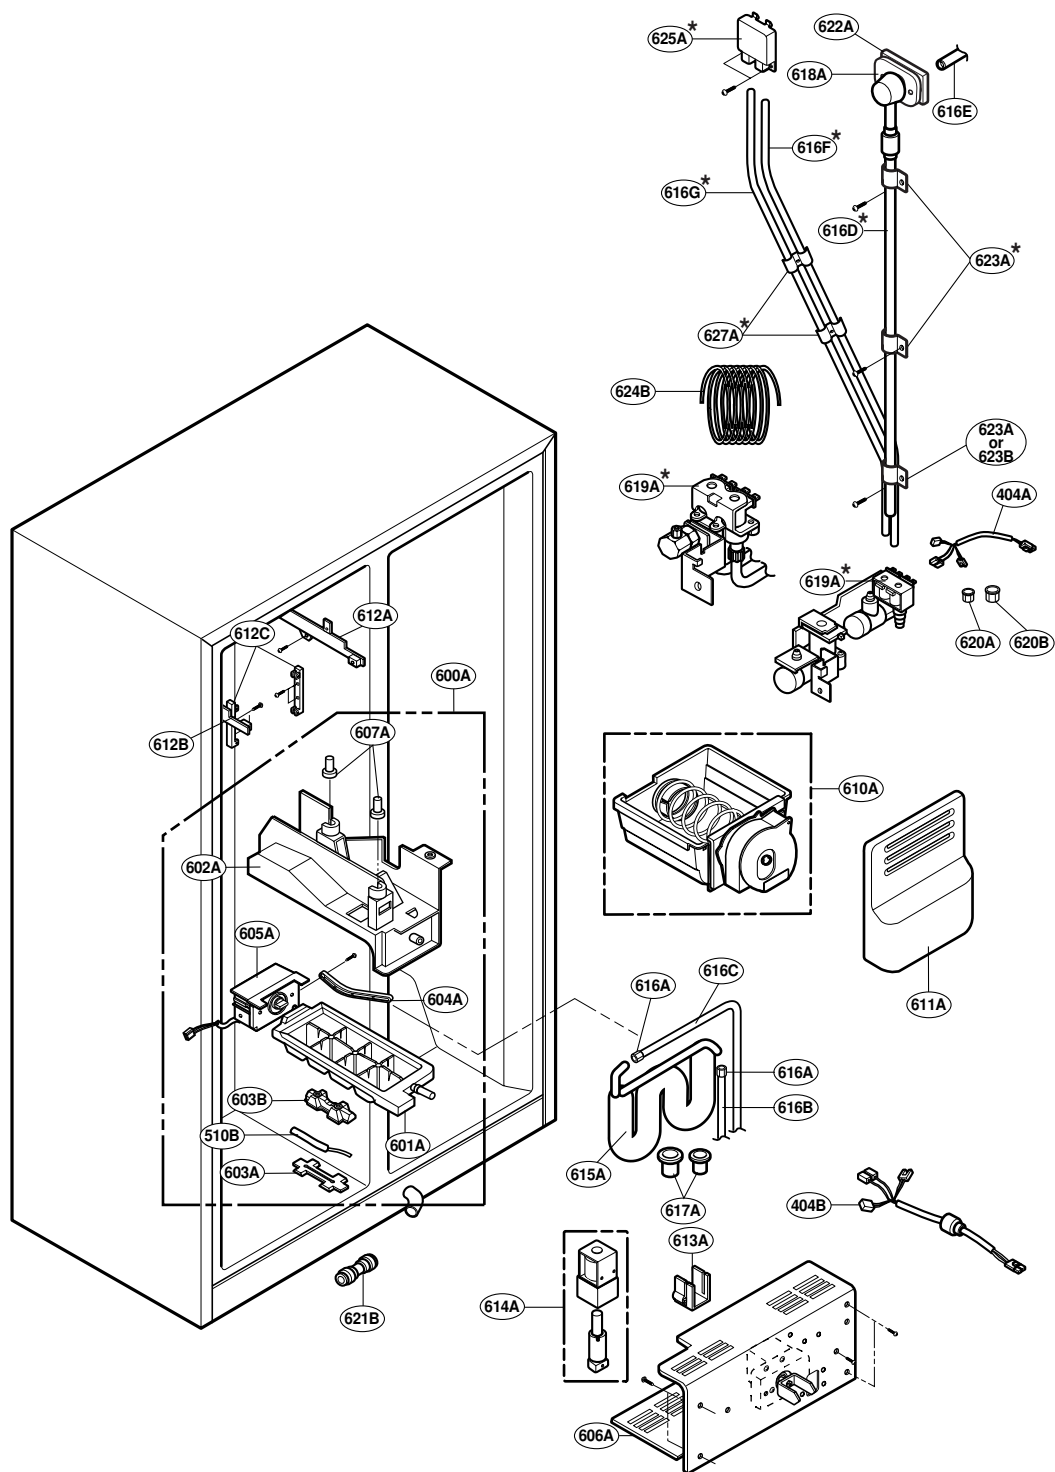

EXPLODED VIEW

FREEZER DOOR PART: GR-C247, GR-C207, GR-B247, GR-B207

EXPLODED VIEW

Ref No. : GR-P247, GR-P207, GR-C247, GR-C207
REFRIGERATOR DOOR PART

* : Optional part

EXPLODED VIEW

Ref No. : GR-L247, GR-L207, GR-B247, GR-B207
REFRIGERATOR DOOR PART

* : Optional part

EXPLODED VIEW

FREEZER COMPARTMENT

* : Optional part

EXPLODED VIEW

REFRIGERATOR COMPARTMENT

* : Optional part

EXPLODED VIEW

ICE & WATER PART

* : Optional part

EXPLODED VIEW

MACHINE COMPARTMENT

* : Optional part

EXPLODED VIEW

DISPENSER PART