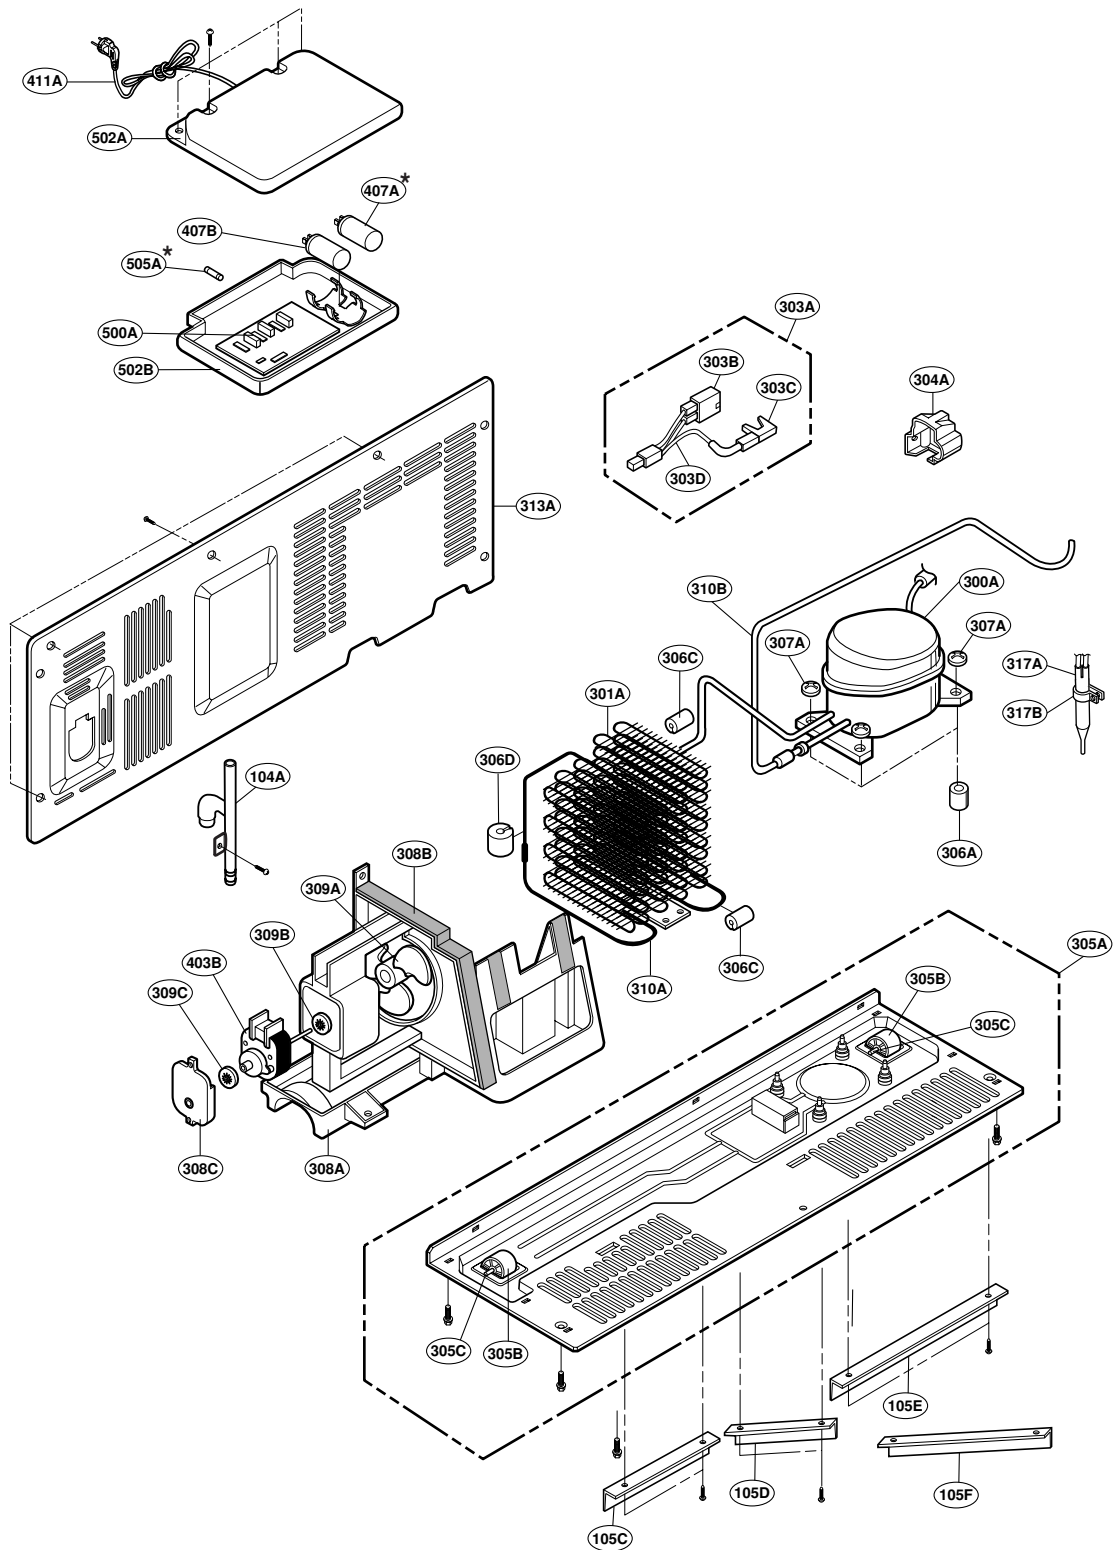

EXPLODED VIEW

FREEZER DOOR PART: GR-C247, GR-C207, GR-B247, GR-B207

EXPLODED VIEW

Ref No. : GR-P247, GR-P207, GR-C247, GR-C207
REFRIGERATOR DOOR PART

* : Optional part

EXPLODED VIEW

Ref No. : GR-L247, GR-L207, GR-B247, GR-B207
REFRIGERATOR DOOR PART

ICE & WATER PART

* : Optional part

EXPLODED VIEW

MACHINE COMPARTMENT

* : Optional part

EXPLODED VIEW

DISPENSER PART