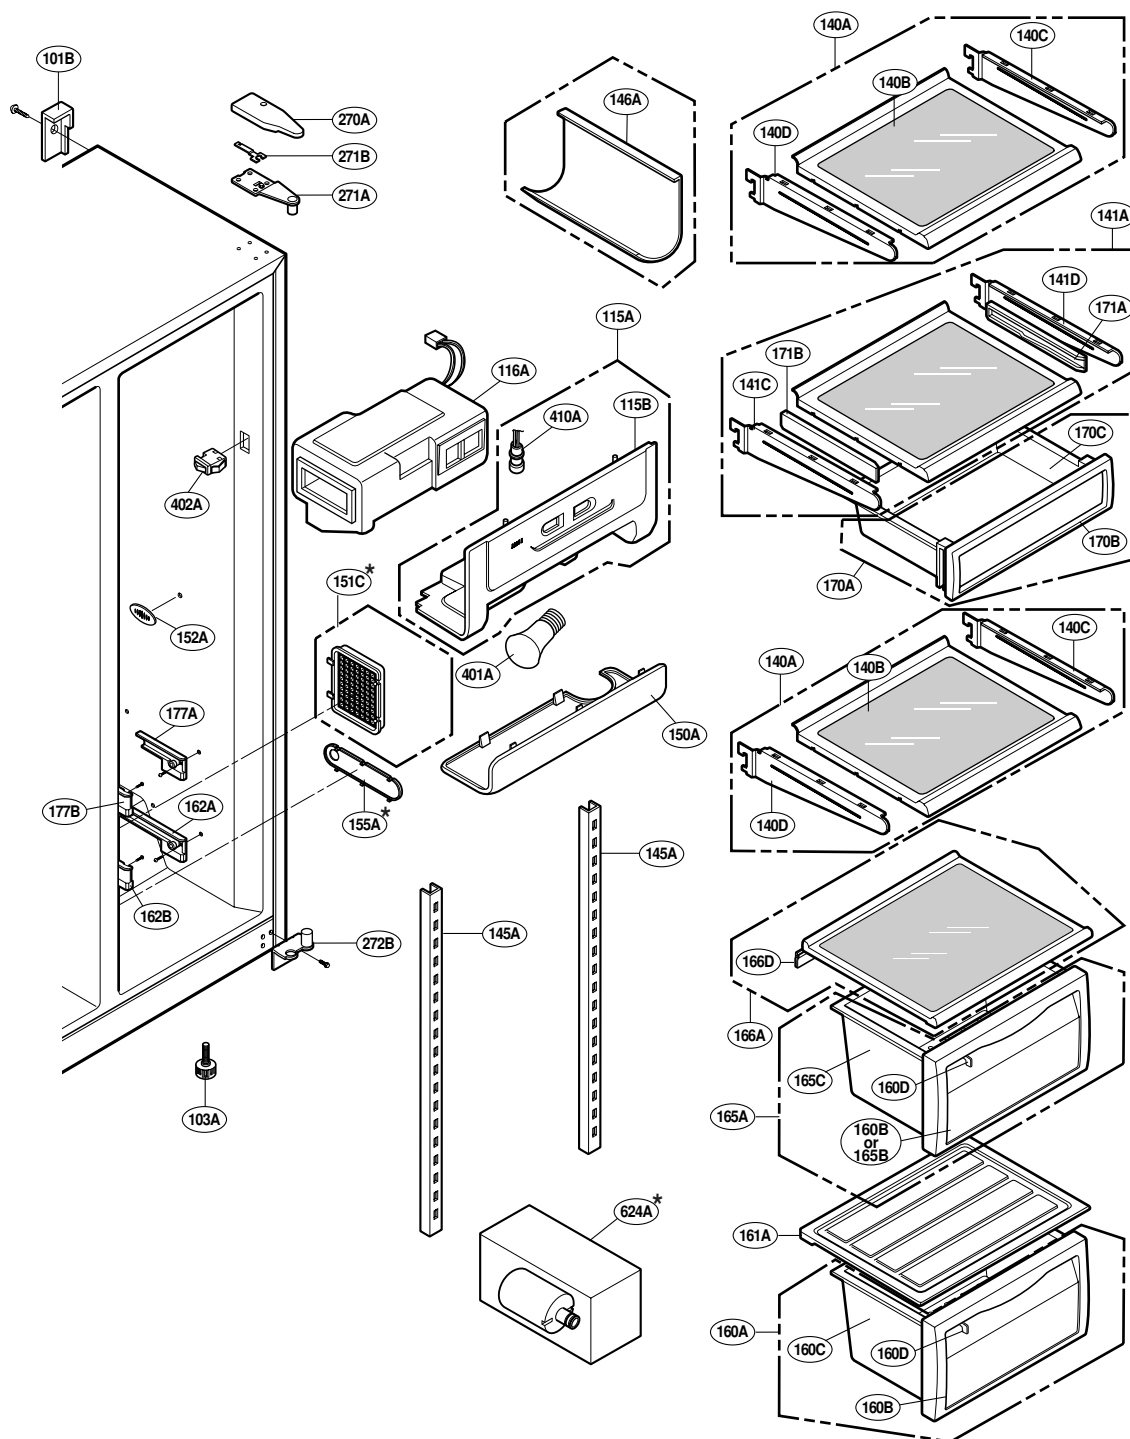

EXPLODED VIEW

FREEZER DOOR PART: GR-C247, GR-C207, GR-B247, GR-B207

EXPLODED VIEW

Ref No. : GR-P247, GR-P207, GR-C247, GR-C207
REFRIGERATOR DOOR PART

* : Optional part

EXPLODED VIEW

Ref No. : GR-L247, GR-L207, GR-B247, GR-B207
REFRIGERATOR DOOR PART

* : Optional part

EXPLODED VIEW

FREEZER COMPARTMENT

* : Optional part

EXPLODED VIEW

REFRIGERATOR COMPARTMENT

* : Optional part

EXPLODED VIEW

ICE & WATER PART

* : Optional part

EXPLODED VIEW

MACHINE COMPARTMENT

* : Optional part

EXPLODED VIEW

DISPENSER PART