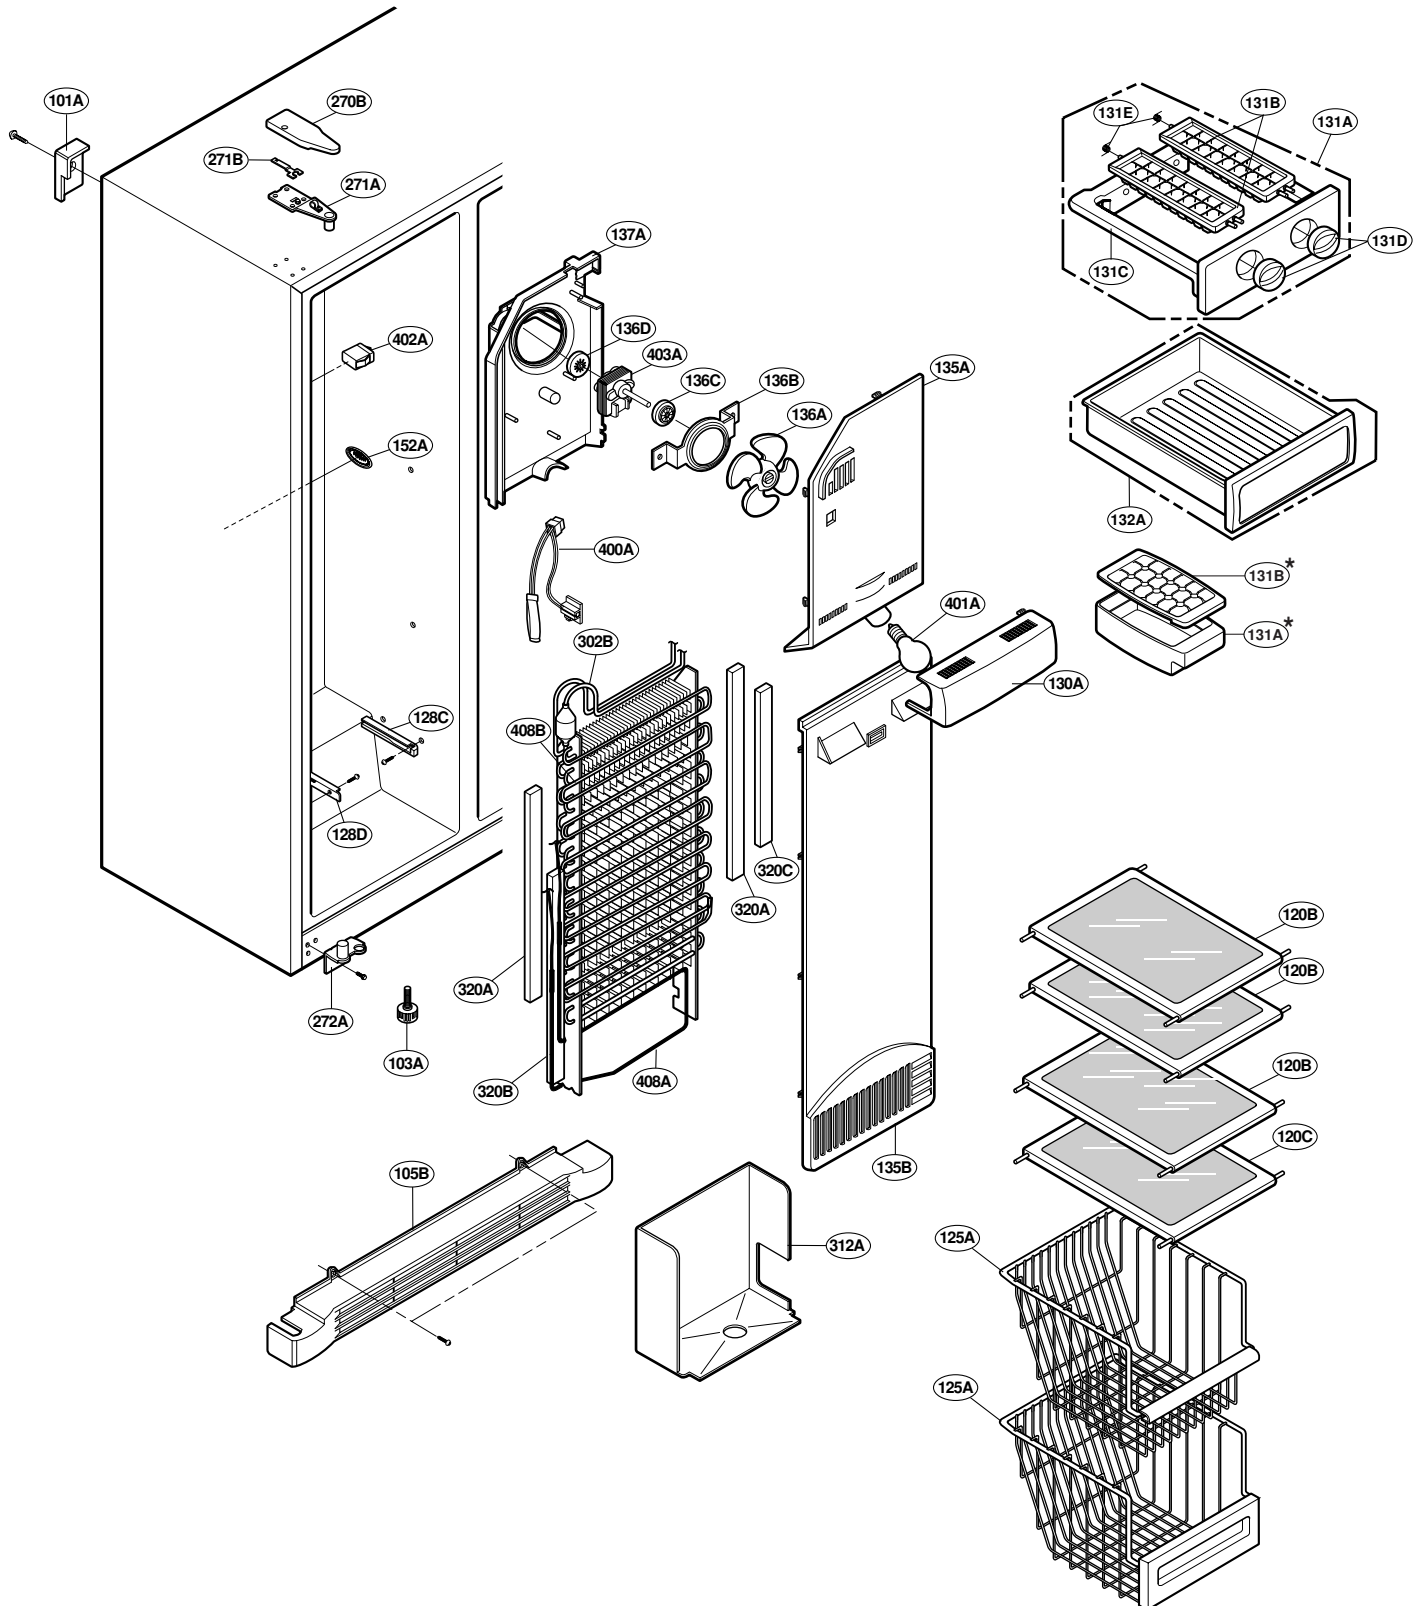

EXPLODED VIEW

FREEZER DOOR PART: GR-C247, GR-C207, GR-B247, GR-B207

EXPLODED VIEW

Ref No. : GR-P247, GR-P207, GR-C247, GR-C207
REFRIGERATOR DOOR PART

* : Optional part

EXPLODED VIEW

Ref No. : GR-L247, GR-L207, GR-B247, GR-B207
REFRIGERATOR DOOR PART

* : Optional part

EXPLODED VIEW

FREEZER COMPARTMENT

* : Optional part

EXPLODED VIEW

REFRIGERATOR COMPARTMENT

* : Optional part

EXPLODED VIEW

ICE & WATER PART

* : Optional part

EXPLODED VIEW

MACHINE COMPARTMENT

* : Optional part

EXPLODED VIEW

DISPENSER PART