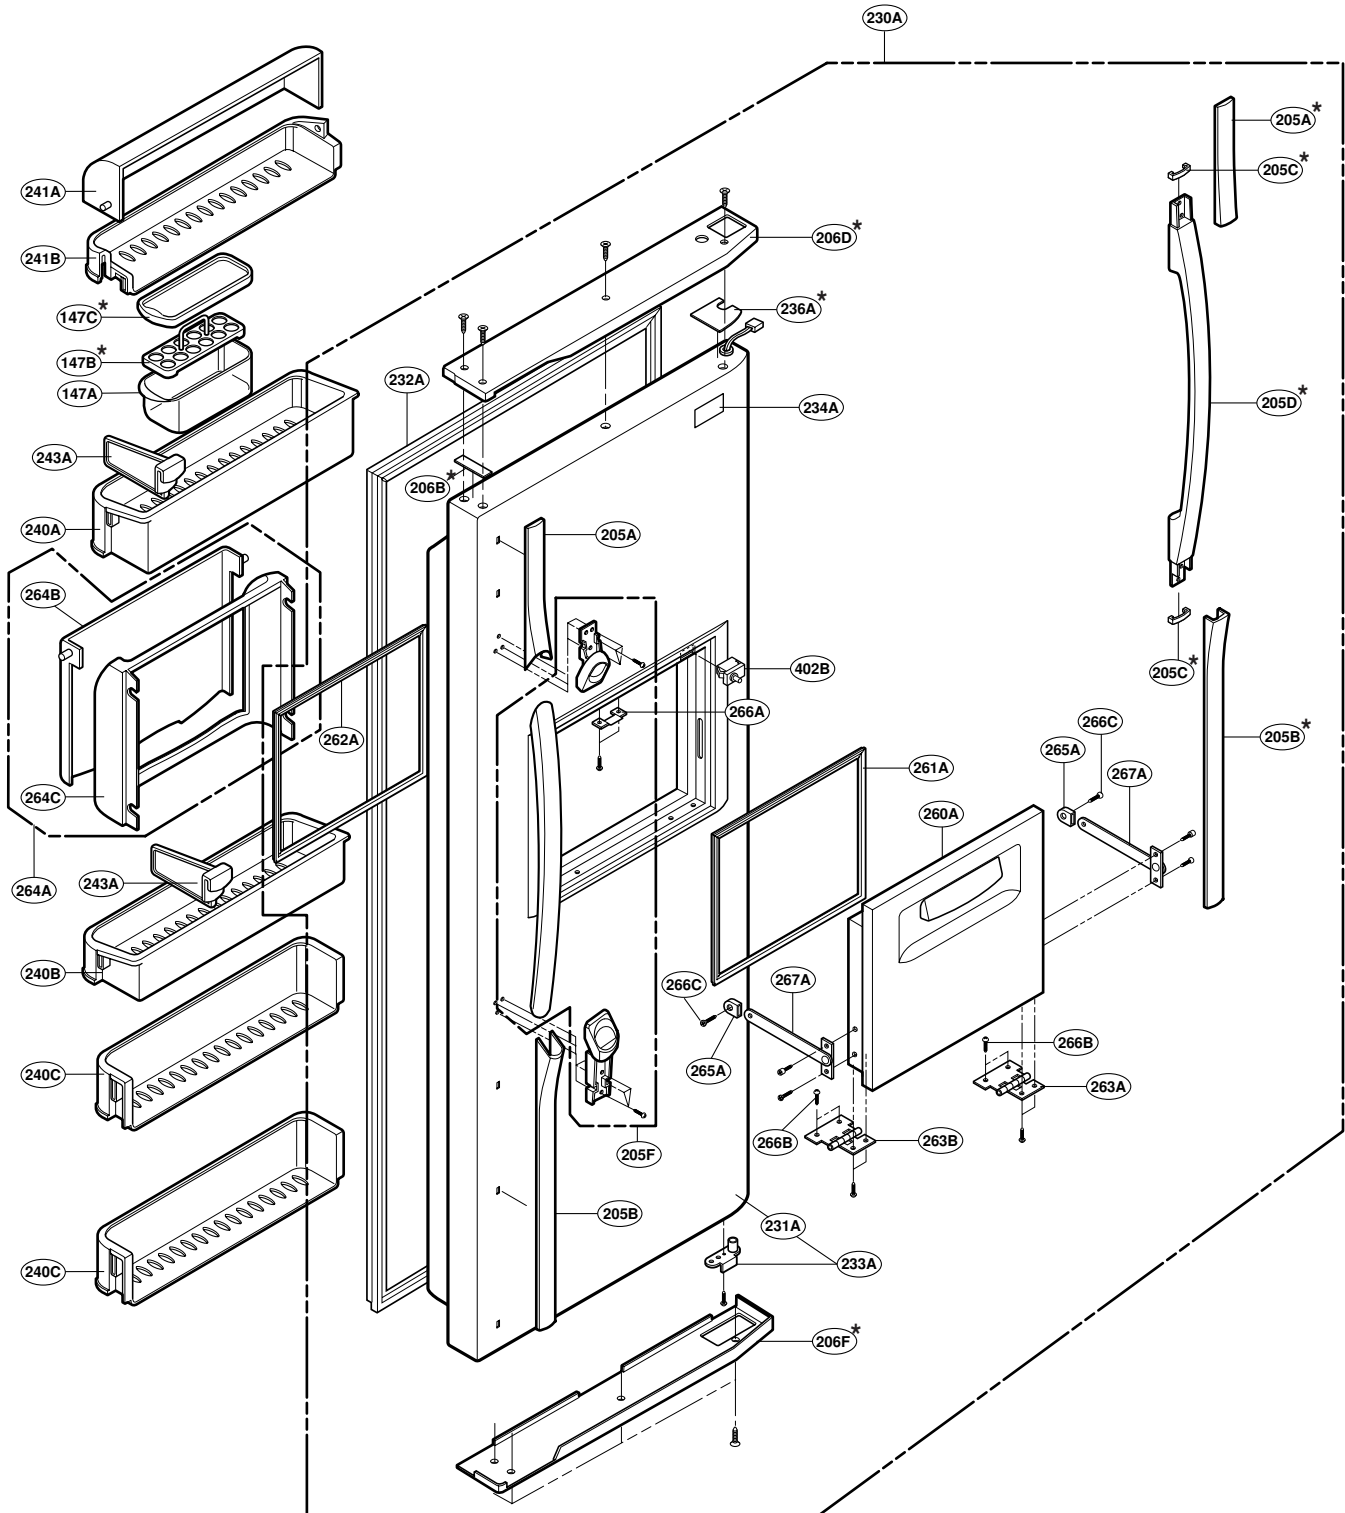

EXPLODED VIEW

FREEZER DOOR PART: GR-C247, GR-C207, GR-B247, GR-B207

EXPLODED VIEW

Ref No. : GR-P247, GR-P207, GR-C247, GR-C207
REFRIGERATOR DOOR PART

* : Optional part

EXPLODED VIEW

Ref No. : GR-L247, GR-L207, GR-B247, GR-B207
REFRIGERATOR DOOR PART

* : Optional part

EXPLODED VIEW

FREEZER COMPARTMENT

* : Optional part

EXPLODED VIEW

REFRIGERATOR COMPARTMENT

* : Optional part

EXPLODED VIEW

ICE & WATER PART

* : Optional part

EXPLODED VIEW

MACHINE COMPARTMENT

* : Optional part

EXPLODED VIEW

DISPENSER PART