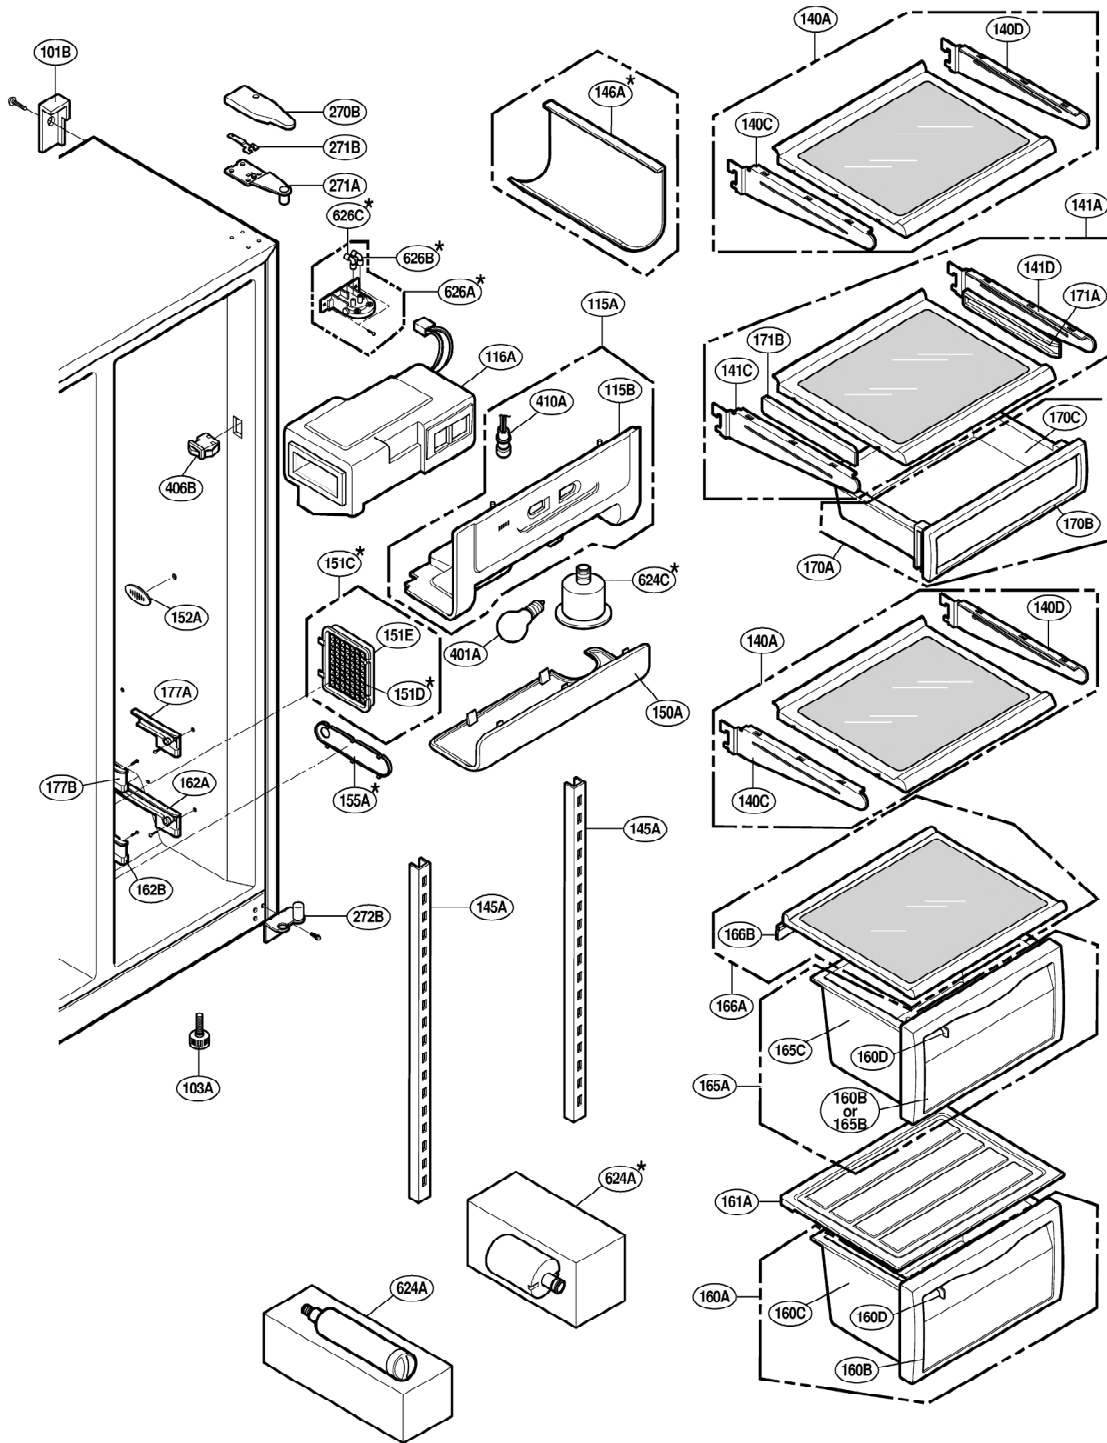

EXPLODED VIEW

FREEZER DOOR PART: GR-C247, GR-C207, GR-B247, GR-B207, GR-B197

EXPLODED VIEW

Ref No. : GR-L247, GR-L207, GR-B247, GR-B207, GR-B197
REFRIGERATOR DOOR PART

* : Optional part

EXPLODED VIEW

FREEZER COMPARTMENT

* : Optional part

EXPLODED VIEW

REFRIGERATOR COMPARTMENT

* : Optional part

EXPLODED VIEW

MACHINE COMPARTMENT

* : Optional part