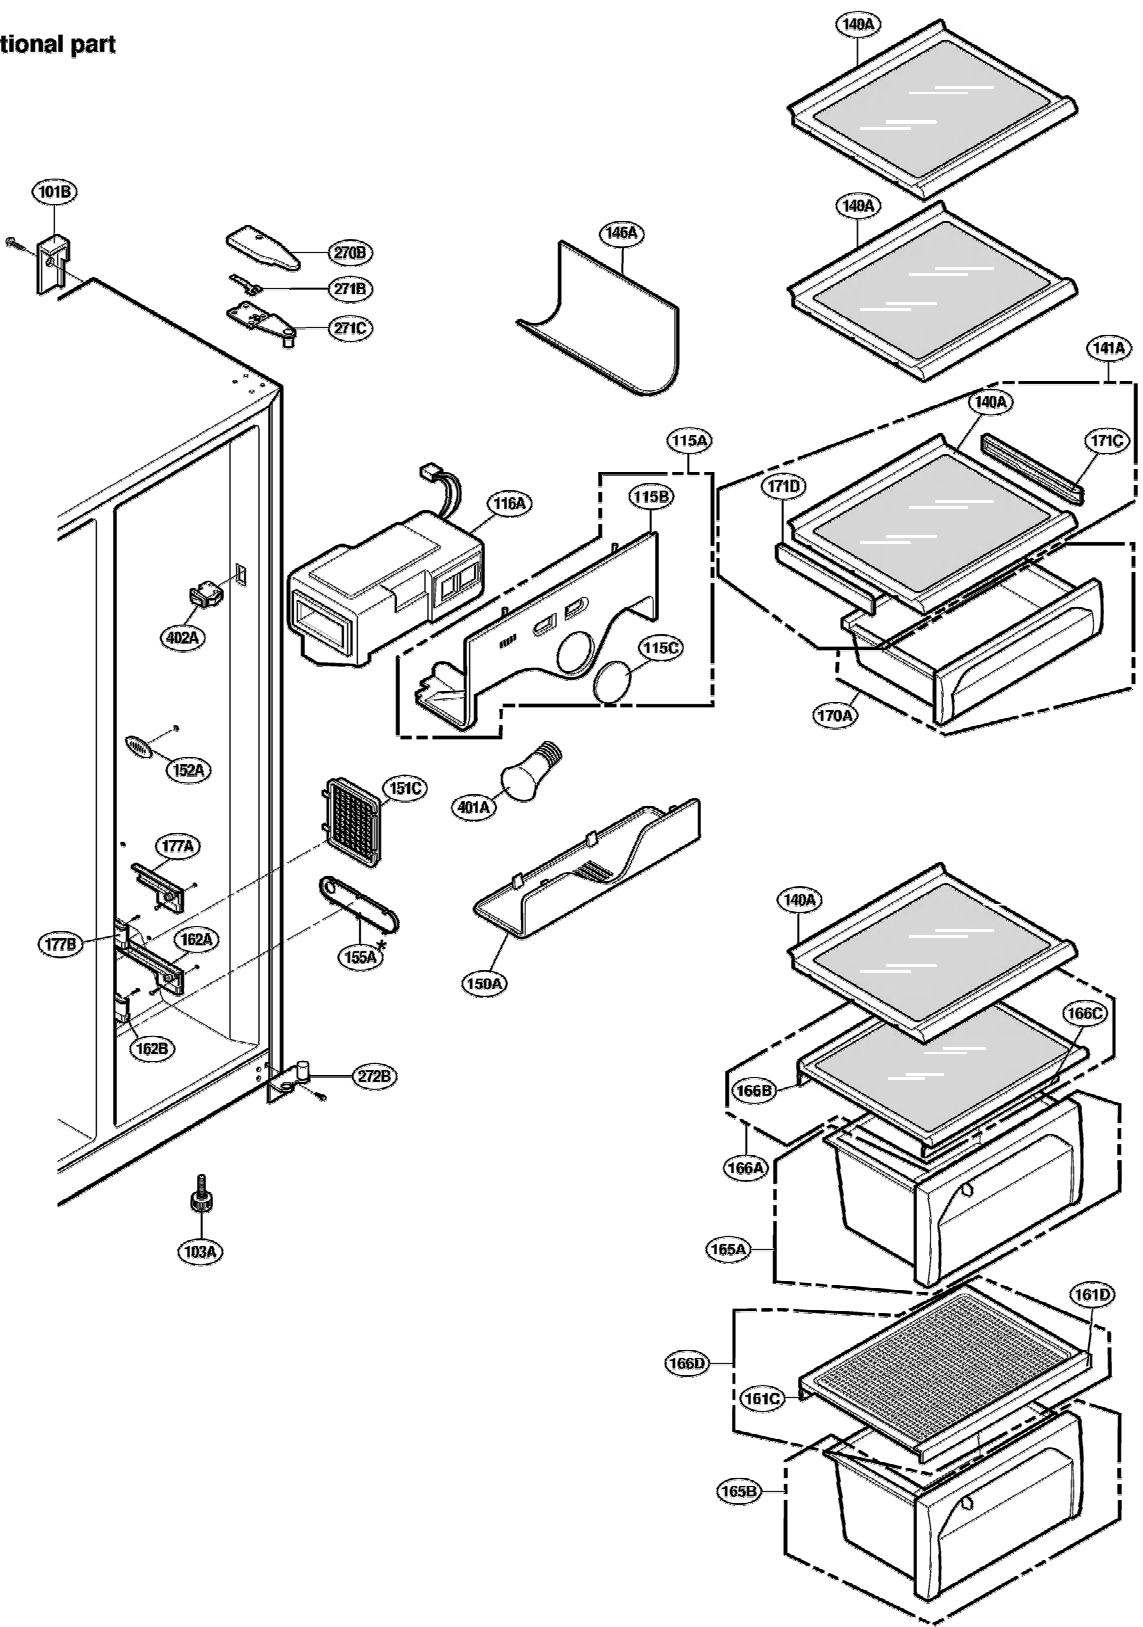

EXPLODED VIEW

FREEZER DOOR PART: GR-C247, GR-C207, GR-B247, GR-B207, GR-B197

EXPLODED VIEW

Ref No. : GR-L247, GR-L207, GR-L197, GR-B247, GR-B207, GR-B197
REFRIGERATOR DOOR PART

* : Optional part

EXPLODED VIEW

FREEZER COMPARTMENT

* : Optional part

EXPLODED VIEW

REFRIGERATOR COMPARTMENT

* : Optional part

EXPLODED VIEW

MACHINE COMPARTMENT

* : Optional part