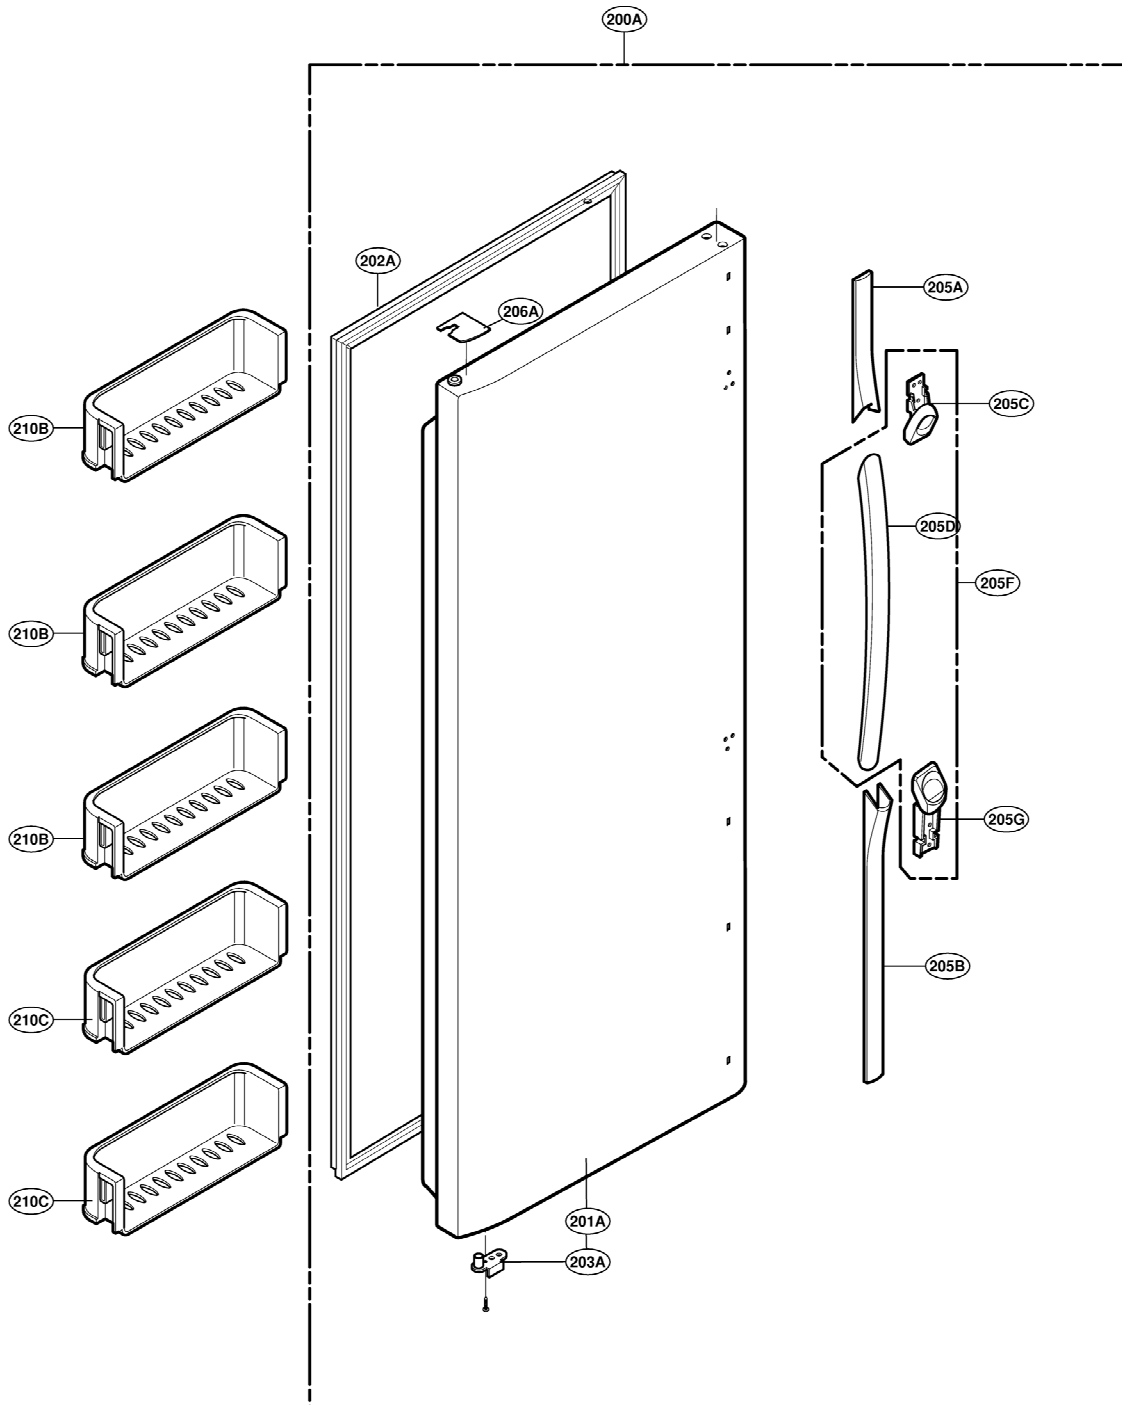

EXPLODED VIEW

FREEZER DOOR PART: GR-C247, GR-C207, GR-B247, GR-B207, GR-B197

EXPLODED VIEW

Ref No. : GR-L247, GR-L207, GR-L197, GR-B247, GR-B207, GR-B197
REFRIGERATOR DOOR PART

* : Optional part

EXPLODED VIEW

FREEZER COMPARTMENT

* : Optional part

EXPLODED VIEW

REFRIGERATOR COMPARTMENT

* : Optional part

EXPLODED VIEW

MACHINE COMPARTMENT

* : Optional part