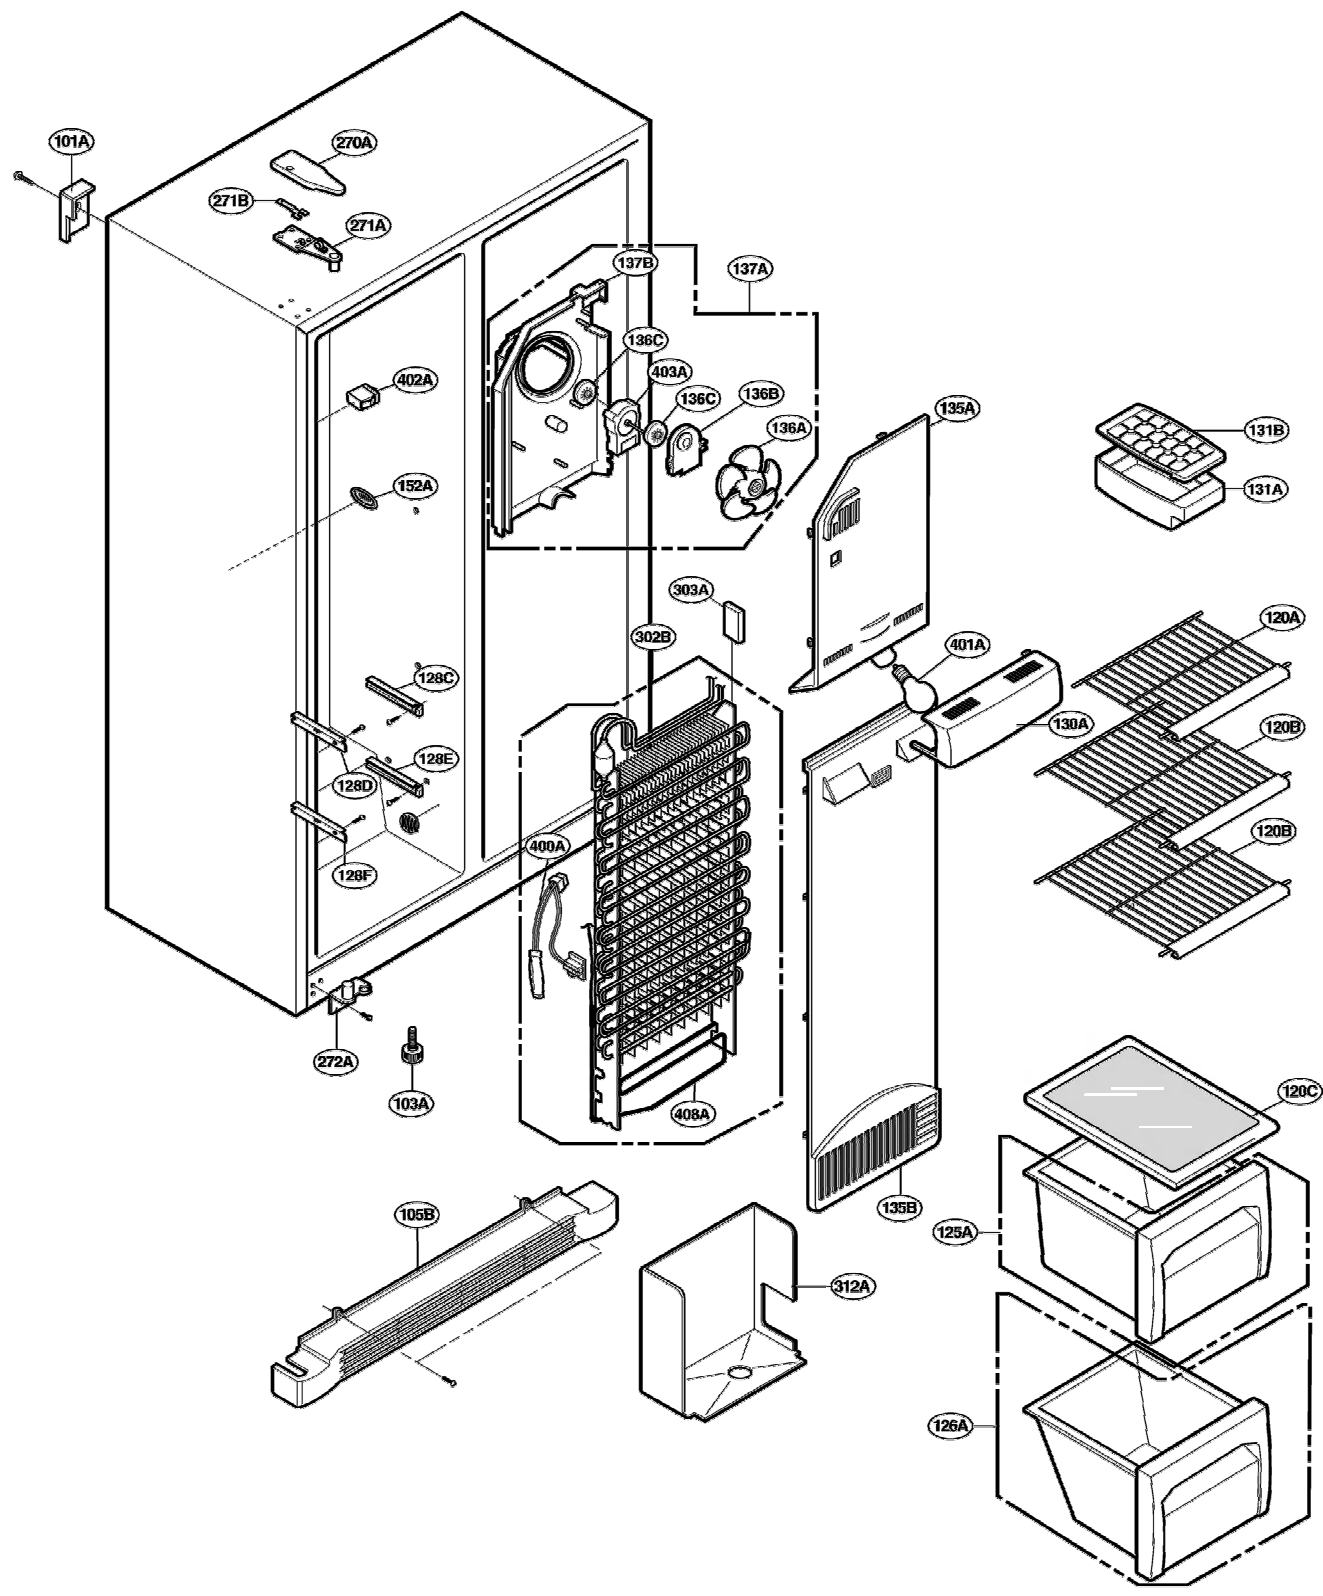

EXPLODED VIEW

FREEZER DOOR PART: GR-C247, GR-C207, GR-B247, GR-B207, GR-B197

EXPLODED VIEW

Ref No. : GR-L247, GR-L207, GR-L197, GR-B247, GR-B207, GR-B197
REFRIGERATOR DOOR PART

* : Optional part

EXPLODED VIEW

FREEZER COMPARTMENT

* : Optional part

EXPLODED VIEW

REFRIGERATOR COMPARTMENT

* : Optional part

EXPLODED VIEW

MACHINE COMPARTMENT

* : Optional part