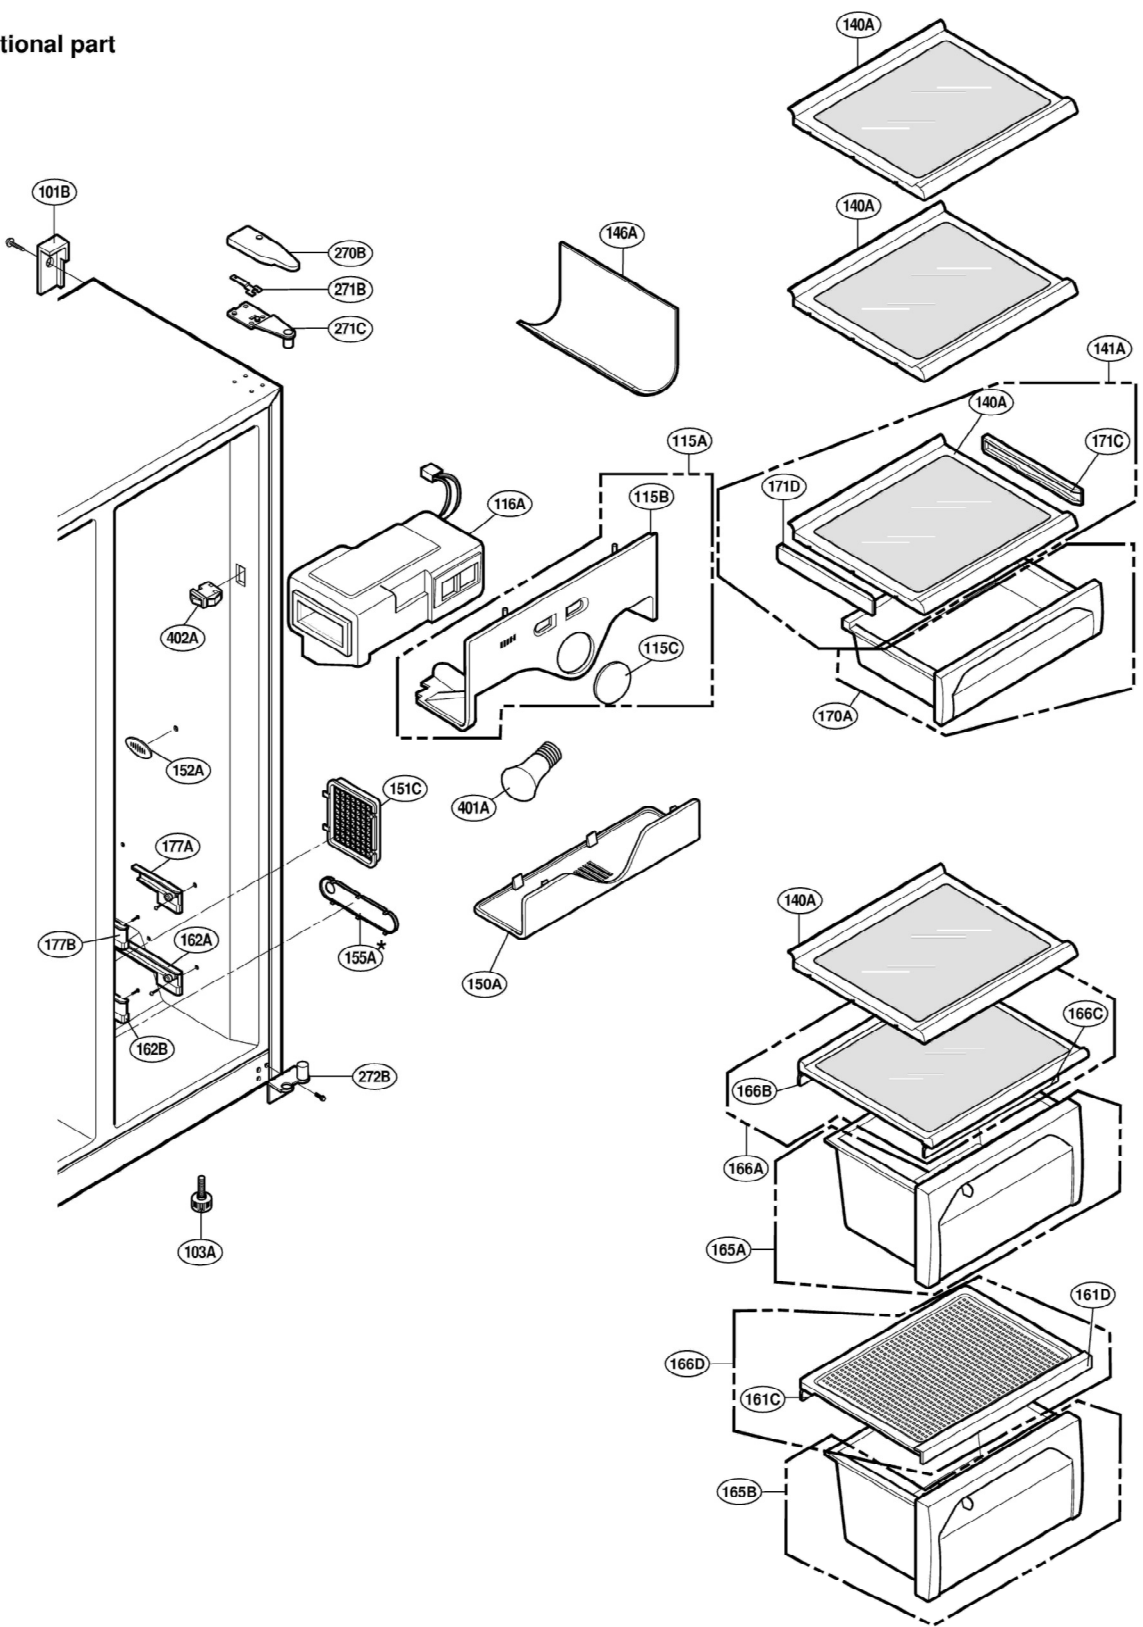

EXPLODED VIEW

FREEZER DOOR PART: GR-C247, GR-C207, GR-B247, GR-B207, GR-B197

EXPLODED VIEW

Ref No. : GR-L247, GR-L207, GR-L197, GR-B247, GR-B207, GR-B197
REFRIGERATOR DOOR PART

* : Optional part

EXPLODED VIEW

FREEZER COMPARTMENT

* : Optional part

EXPLODED VIEW

REFRIGERATOR COMPARTMENT

* : Optional part

EXPLODED VIEW

MACHINE COMPARTMENT

* : Optional part