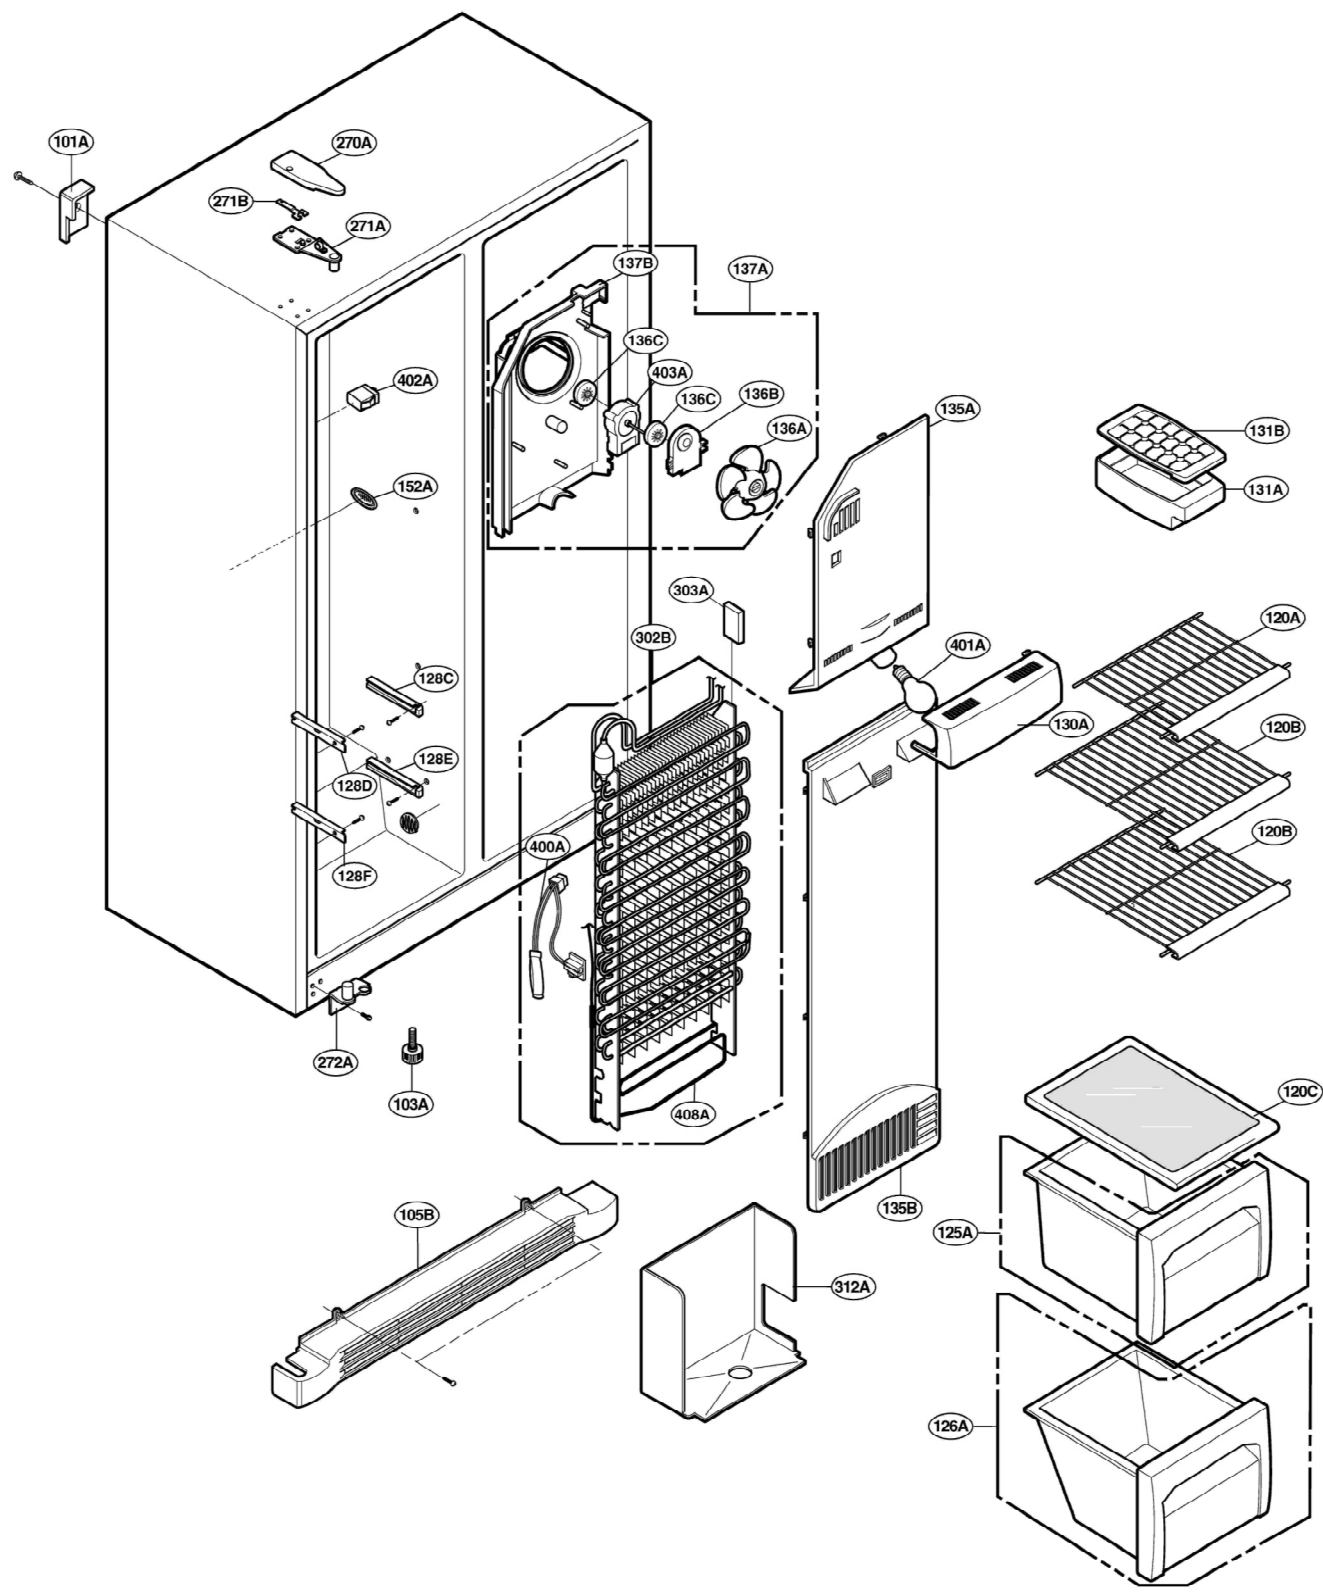

EXPLODED VIEW

FREEZER DOOR PART: GR-C247, GR-C207, GR-B247, GR-B207, GR-B197

EXPLODED VIEW

Ref No. : GR-L247, GR-L207, GR-L197, GR-B247, GR-B207, GR-B197
REFRIGERATOR DOOR PART

* : Optional part

EXPLODED VIEW

FREEZER COMPARTMENT

* : Optional part

EXPLODED VIEW

REFRIGERATOR COMPARTMENT

* : Optional part

EXPLODED VIEW

MACHINE COMPARTMENT

* : Optional part